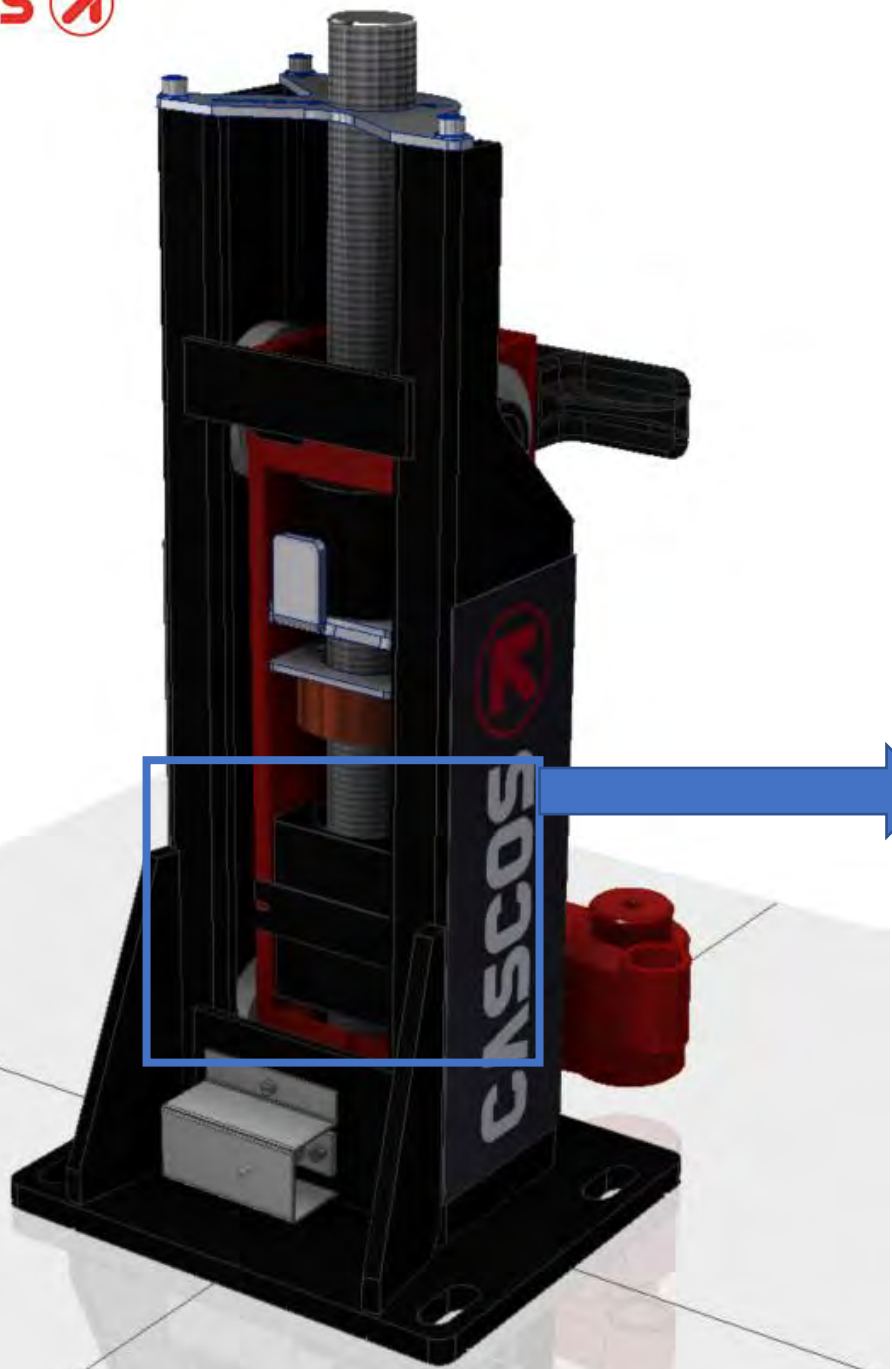

⑨ Automatic lubrication system.

10 Counters return to zero after each lifting operation.

Others have to make a zero reset every certain periods.

**CASCOS BASELESS LIFTS**  
Compatible with Industry 4.0

Exclusive features  
Intelligence Lift Control (ILC), is an innovative control system, developed by Cascos, that controls the operation of the lift and, also displays control information on an LCD screen, that improves the management and performance of the lift in many respects: