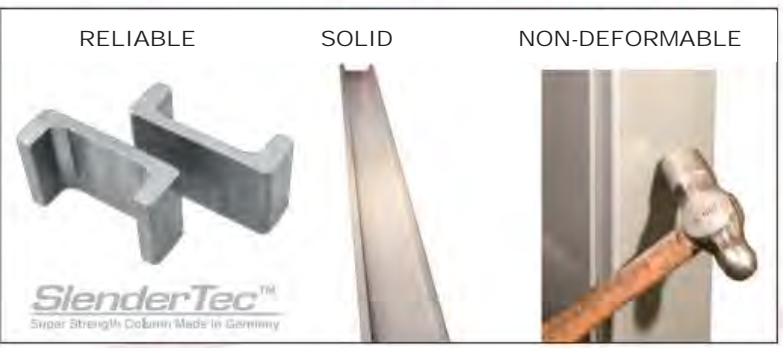

# Reversability

3

**SlenderTec™**  
Super Strength Column Made In Germany  
 Made in Germany

**SOLID**  
Unique hot-rolled column profiles allow Cascos to manufacture extremely strong, yet less bulky posts.

  
Made in Germany

RELIABLE      SOLID      NON-DEFORMABLE

**SlenderTec™**  
Super Strength Column Made In Germany

**SlenderTec™**  
Super Strength Column Made In Germany

**The 'Slendertec' profile** makes it possible to manufacture extremely strong, yet slim columns.