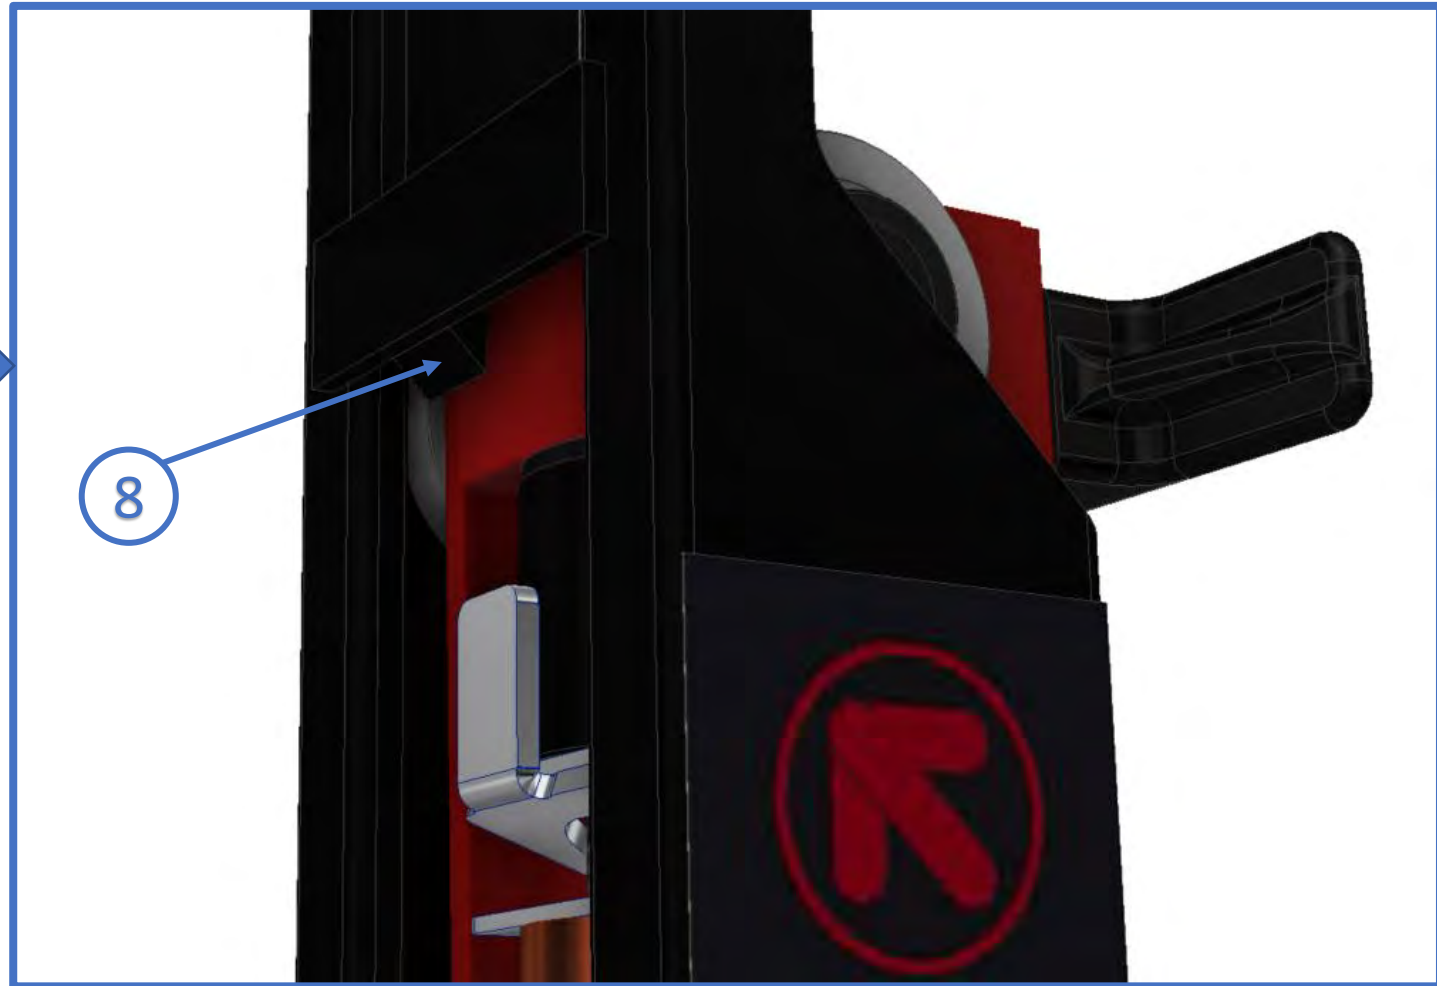

⑧ Mechanical locking system → protects against working nut extreme wear.