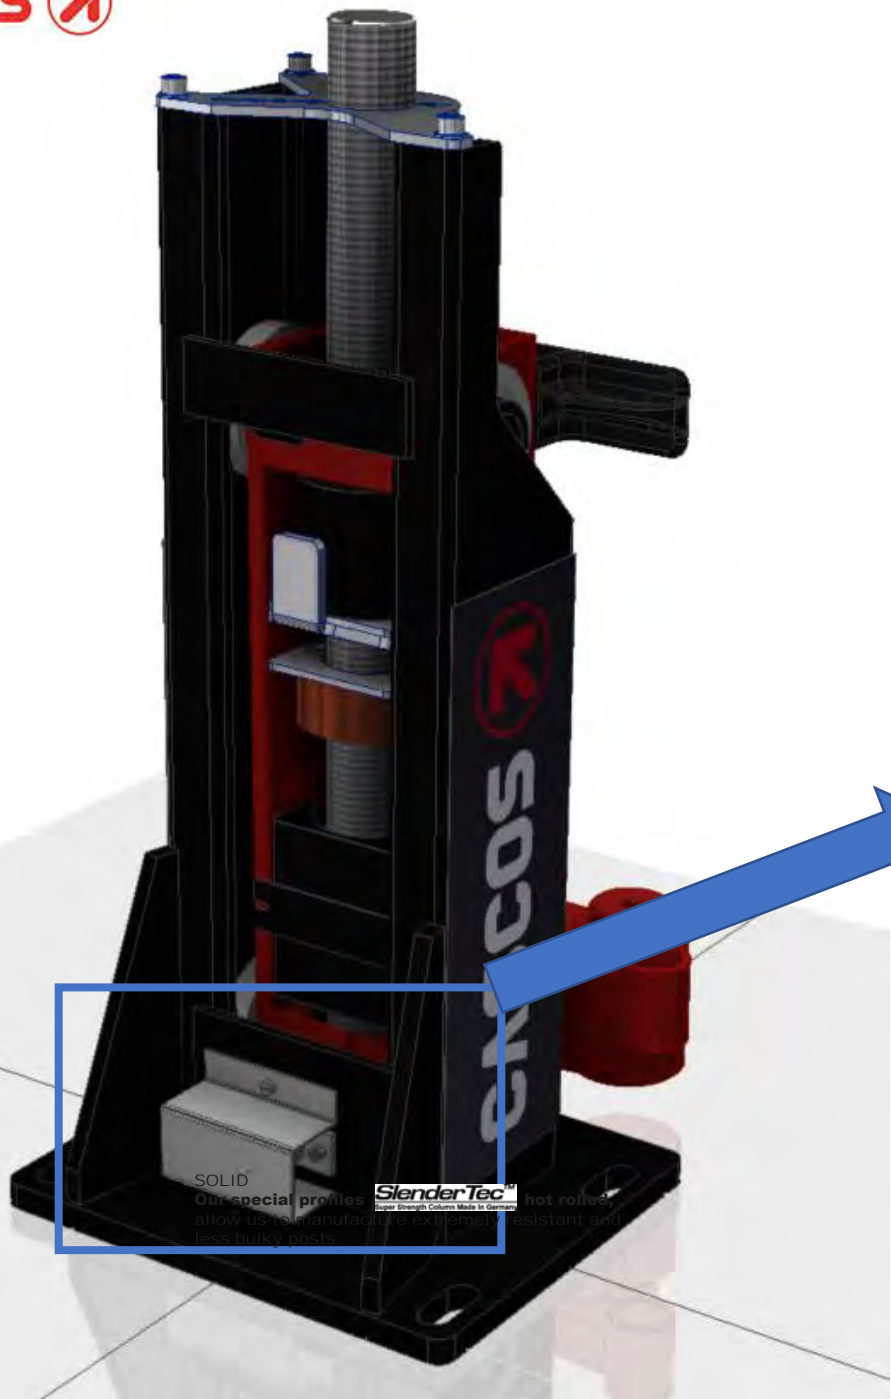

⑨ Automatic lubrication system.

10 Counters return to zero after each lifting operation.

Others have to make a zero reset every certain periods.

**CASCOS BASELESS LIFTS**  
Compatible with Industry 4.0

Exclusive features  
Intelligence Lift Control (ILC), is an innovative control system, developed by Cascos, that controls the operation of the lift and, also displays control information on an LCD screen, that improves the management and performance of the lift in many respects: