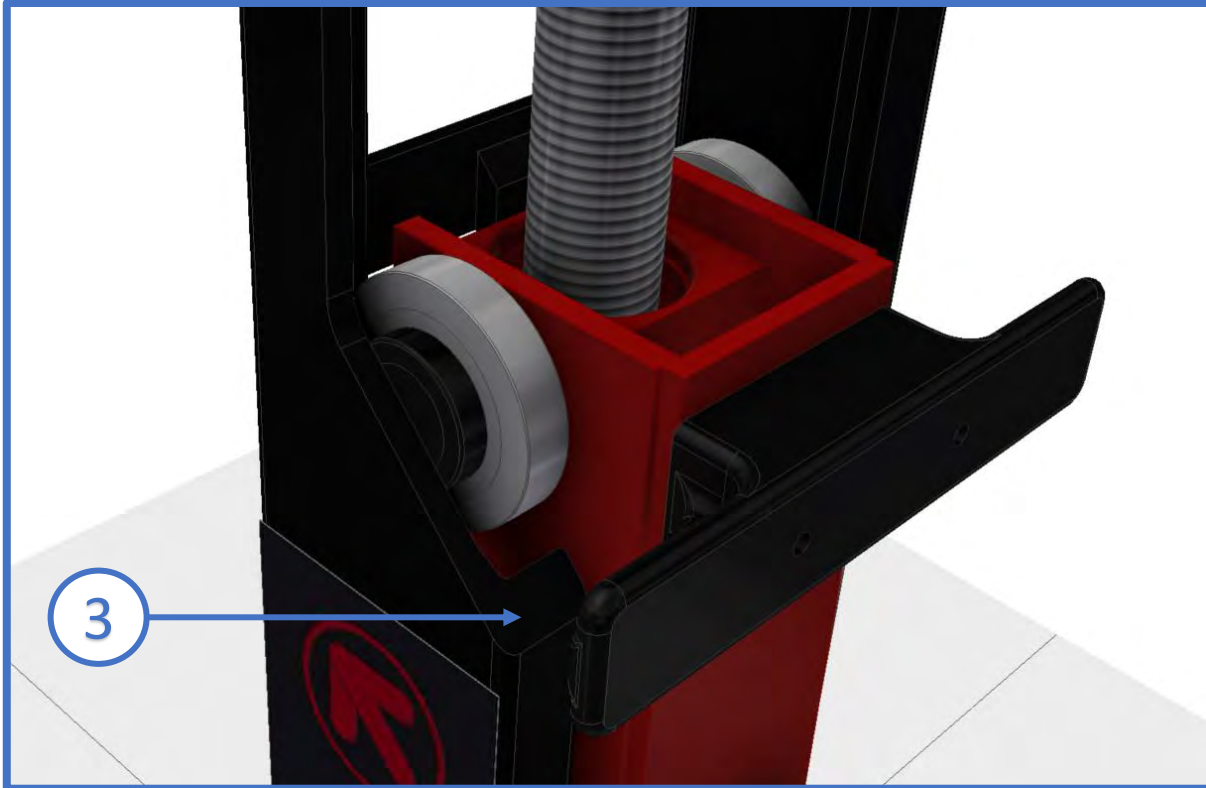

## Cascos 2 Post Lifts Unique Features

1 Bearings

High quality guided steel bearings offer greater durability than nylon guides.

3 Profiles

SOLID  
Unique hot-rolled column profiles allow Cascos to manufacture extremely strong, yet less bulky posts.

# Reversability

3

**SlenderTec™**  
Super Strength Column Made In Germany  
 Made in Germany

**SOLID**  
Unique hot-rolled column profiles allow Cascos to manufacture extremely strong, yet less bulky posts.