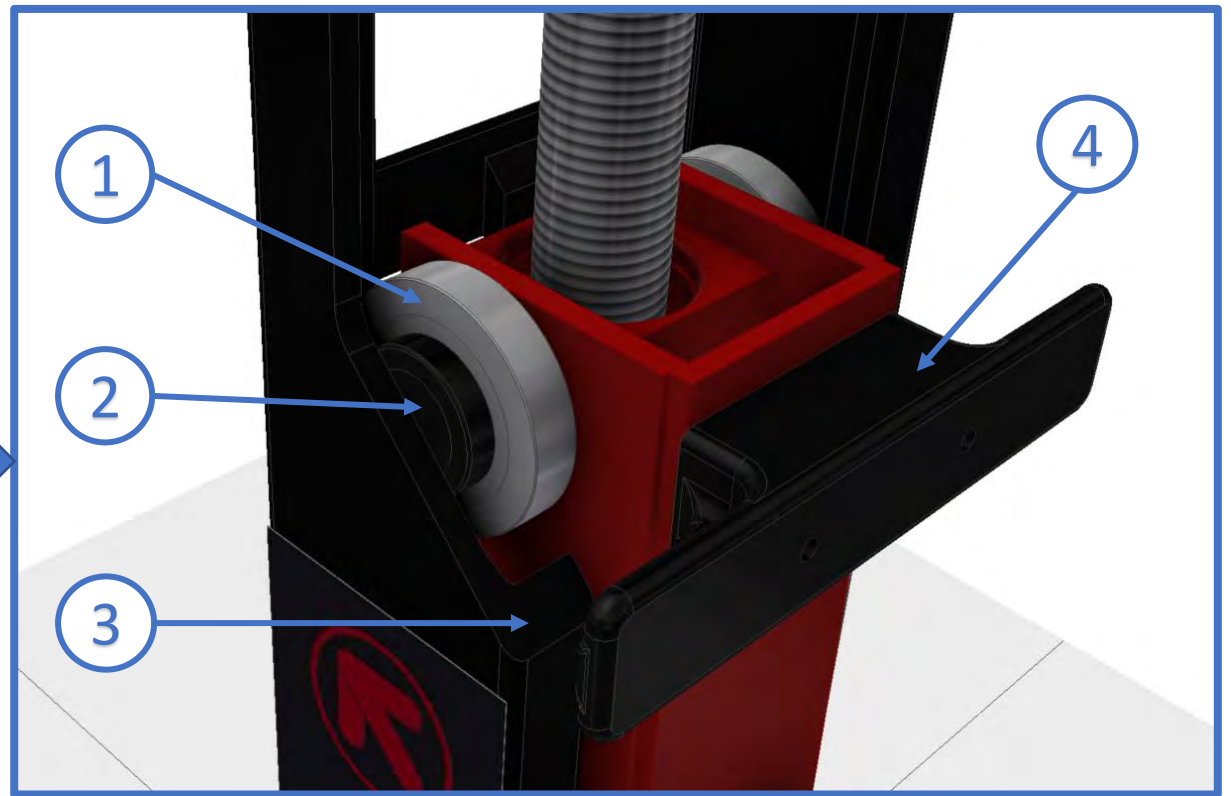

## Cascos 2 Post Lifts Unique Features

1 Bearings

High quality guided steel bearings offer greater durability than nylon guides.

3 Profiles

SOLID  
Unique hot-rolled column profiles allow Cascos to manufacture extremely strong, yet less bulky posts.

# Reversability

3

**SlenderTec™**  
Super Strength Column Made In Germany  
 Made in Germany

**SOLID**  
Unique hot-rolled column profiles allow Cascos to manufacture extremely strong, yet less bulky posts.