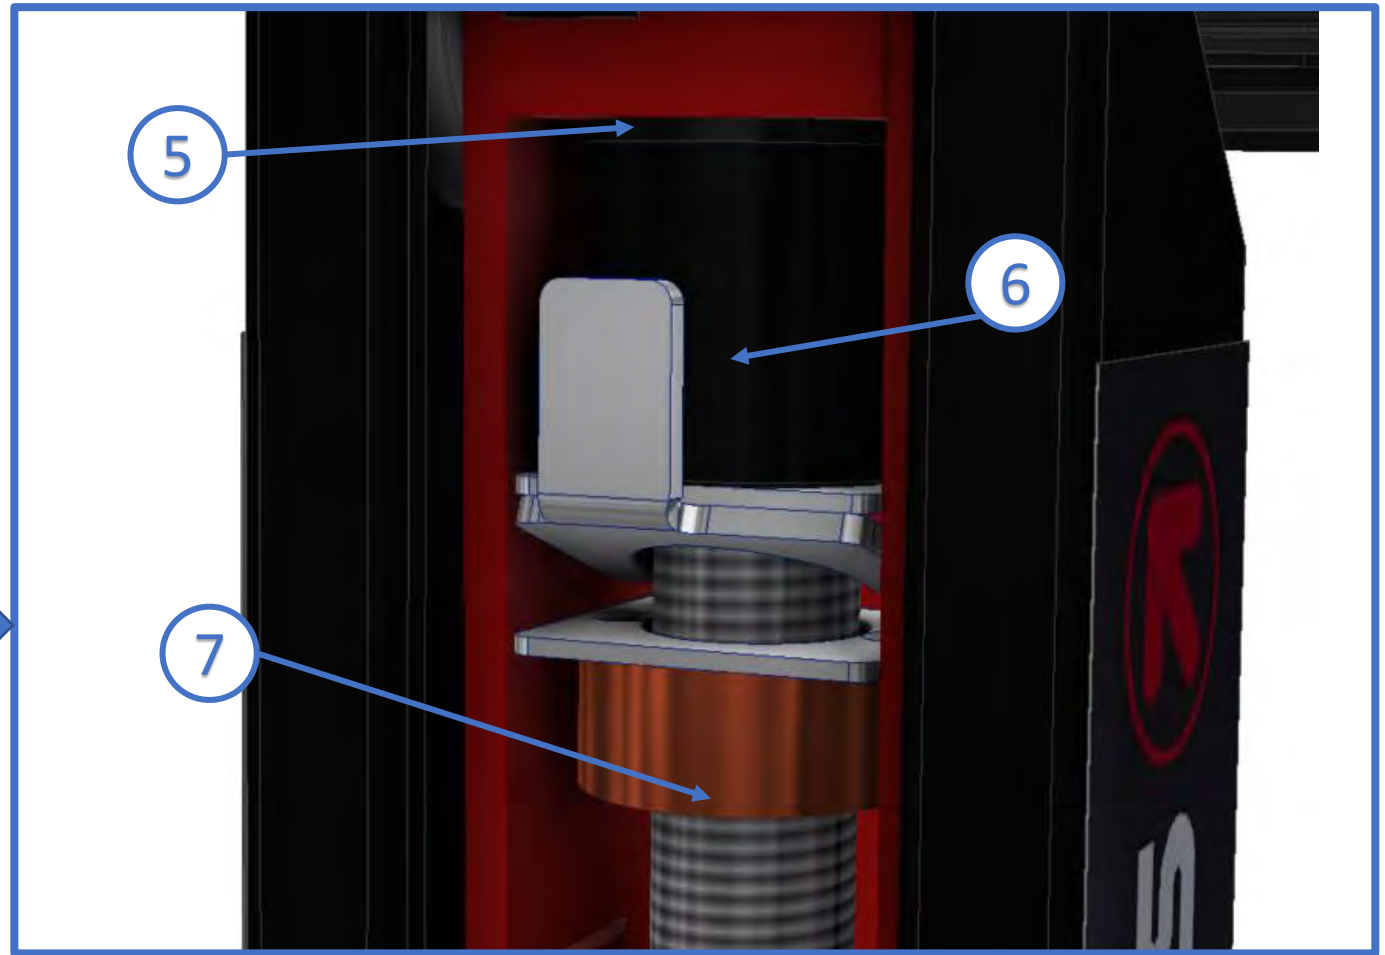

  
Made in Germany

RELIABLE      SOLID      NON-DEFORMABLE

**SlenderTec™**  
Super Strength Column Made In Germany

**SlenderTec™**  
Super Strength Column Made In Germany

**The 'Slendertec' profile** makes it possible to manufacture extremely strong, yet slim columns.

⑨ Automatic lubrication system.

10 Counters return to zero after each lifting operation.

Others have to make a zero reset every certain periods.

**CASCOS BASELESS LIFTS**  
Compatible with Industry 4.0

Exclusive features  
Intelligence Lift Control (ILC), is an innovative control system, developed by Cascos, that controls the operation of the lift and, also displays control information on an LCD screen, that improves the management and performance of the lift in many respects: