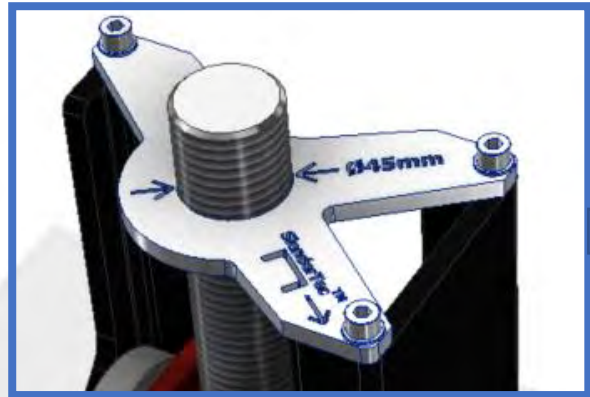

11

Spindle

The biggest diameter spindle on the market and high quality nuts offer:

- Less wear
- Longer life

Our special profiles **SlenderTec™** hot rolled, allow us to manufacture extremely resistant and less bulky posts.