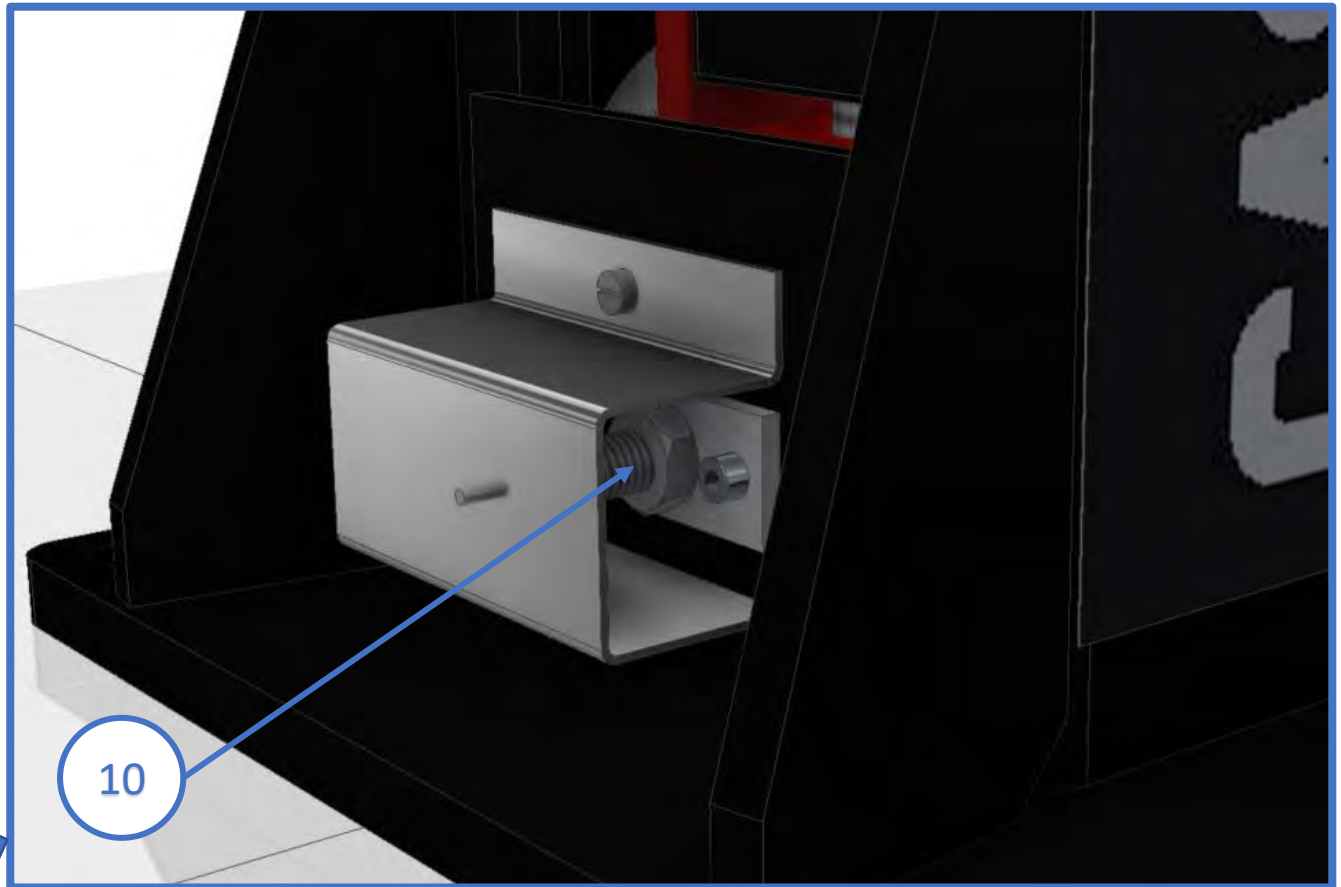

⑨ Automatic lubrication system.

10 Counters return to zero after each lifting operation.

Others have to make a zero reset every certain periods.

**CASCOS BASELESS LIFTS**  
Compatible with Industry 4.0

Exclusive features  
Intelligence Lift Control (ILC), is an innovative control system, developed by Cascos, that controls the operation of the lift and, also displays control information on an LCD screen, that improves the management and performance of the lift in many respects: