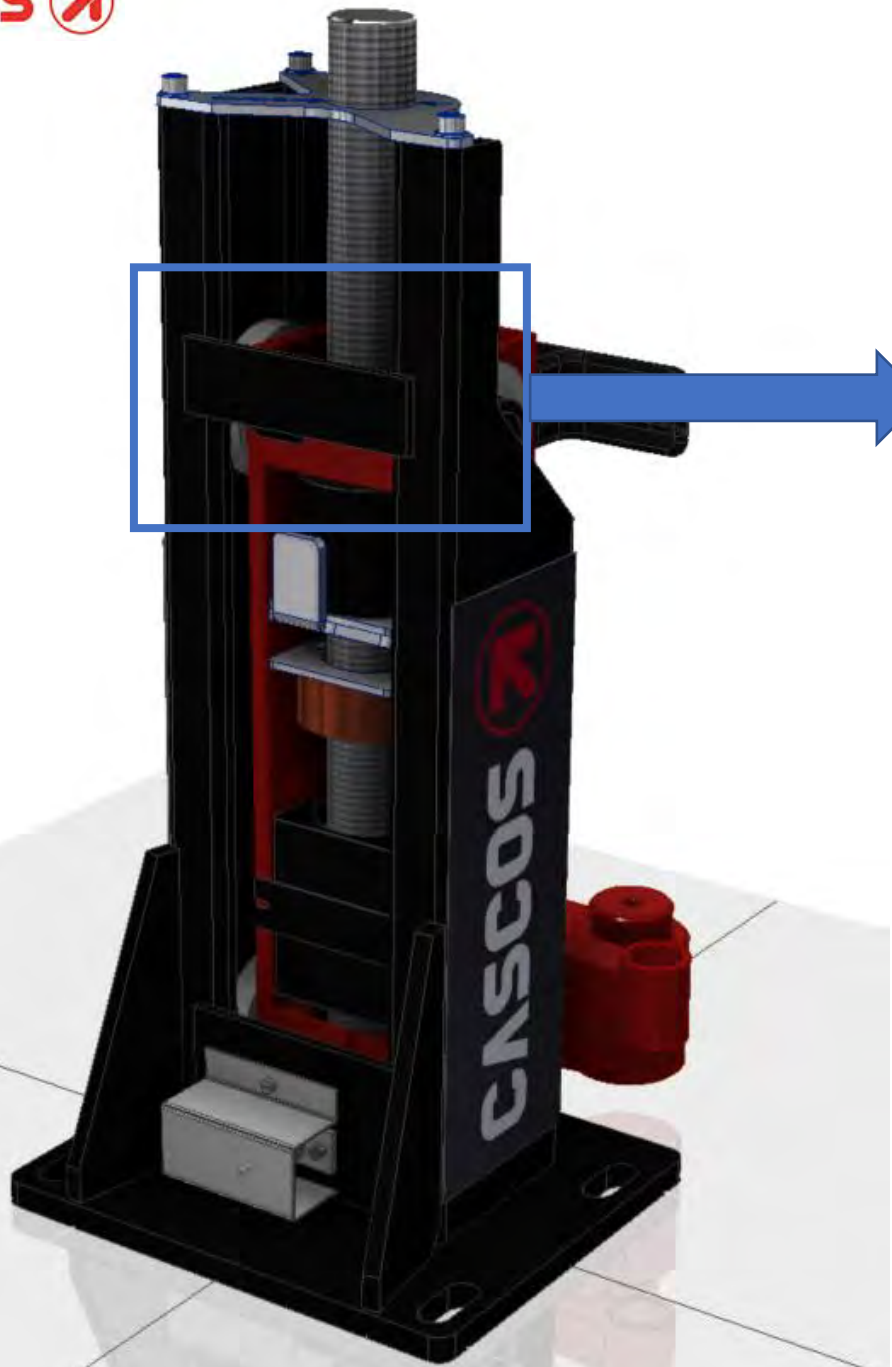

⑧ Mechanical locking system → protects against working nut extreme wear.