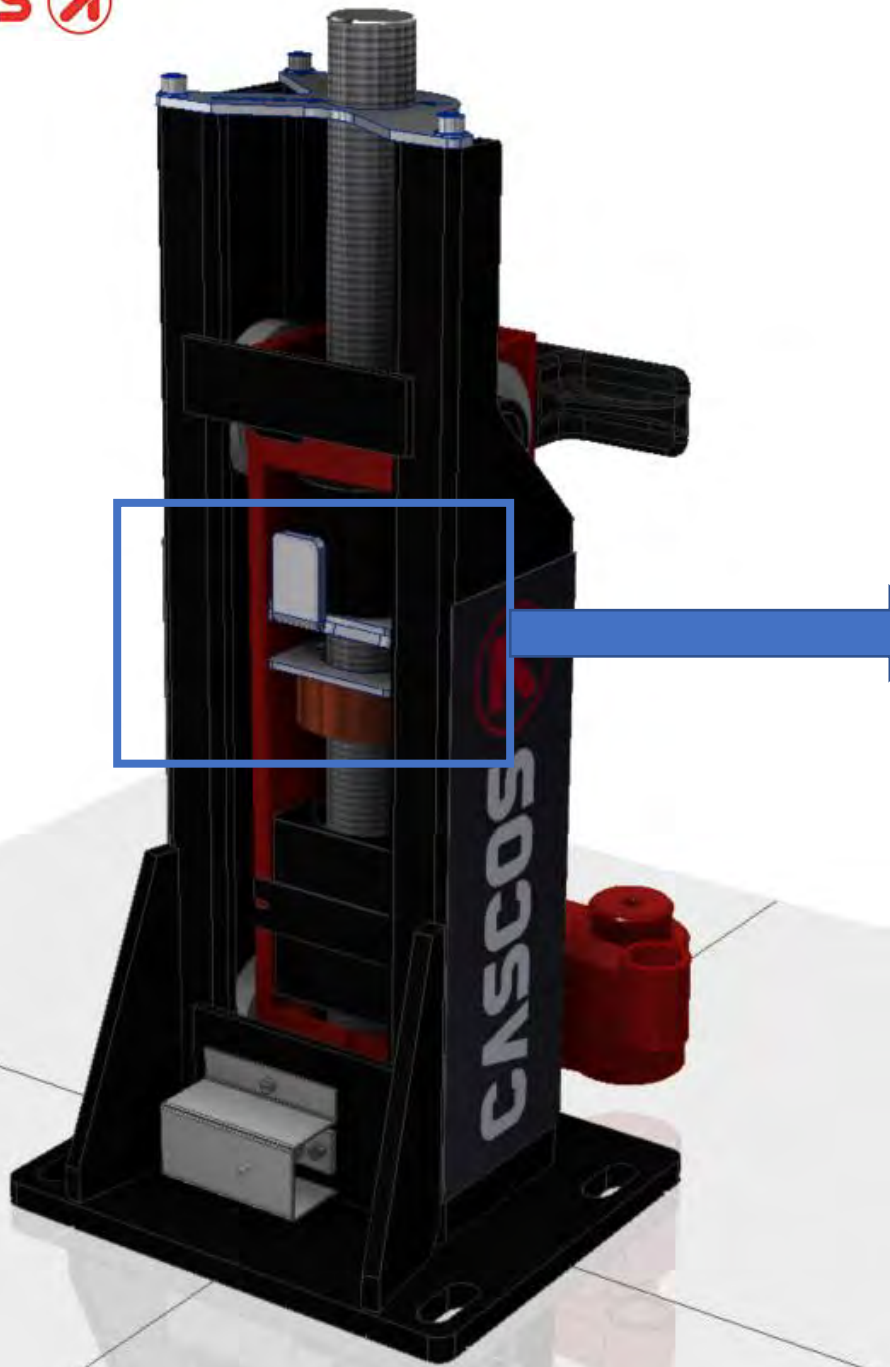

- 5 Nylon Rolling washer → Always in contact
- 6 Nylon working nut → Less wear / Longer life
- 7 Bronze Security nut → No plastic in security systems