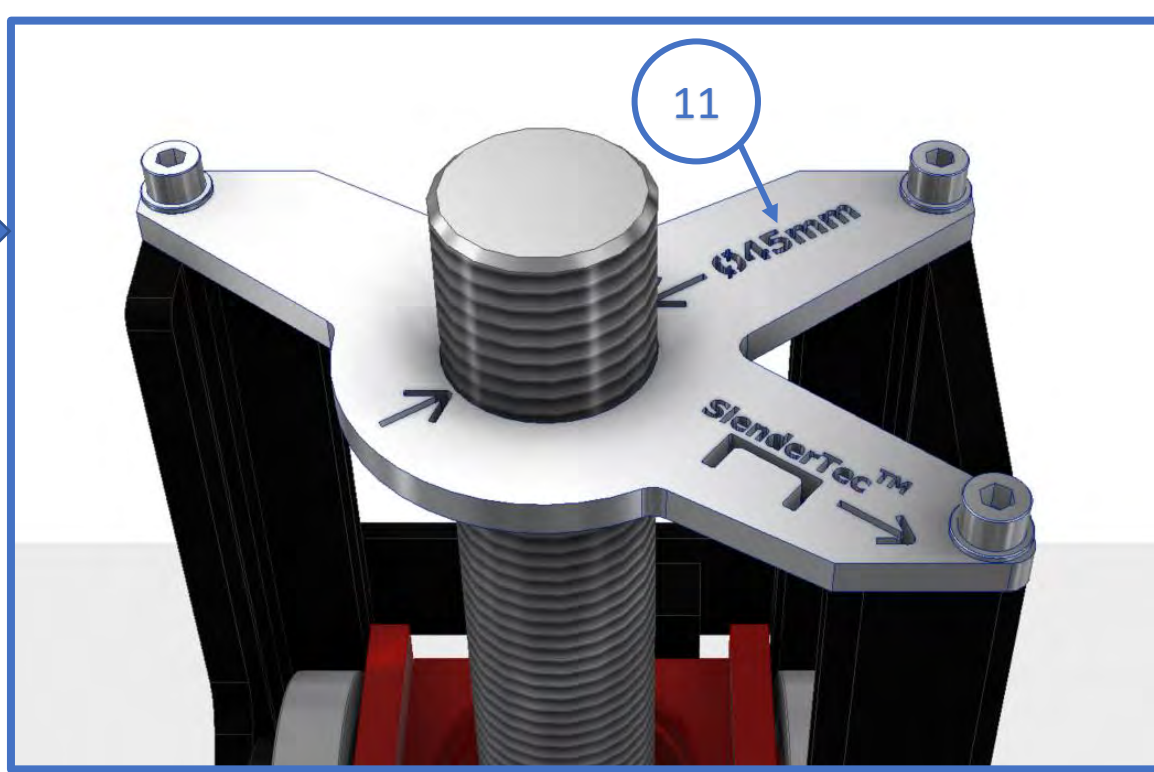

11

Spindle

The biggest diameter spindle on the market and high quality nuts offer:

- Less wear
- Longer life

Our special profiles **SlenderTec™** hot rolled, allow us to manufacture extremely resistant and less bulky posts.