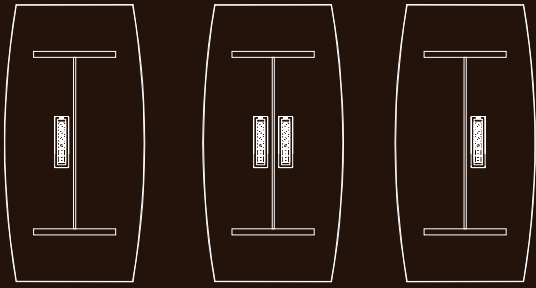

MEDIAPORT ARRANGEMENT