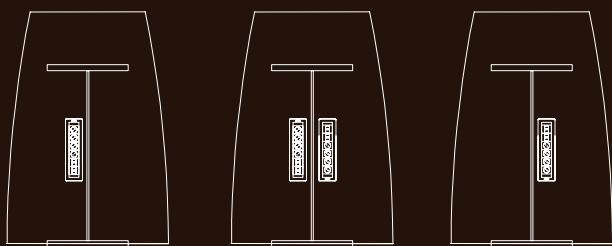

PRESS AND TURN

MEDIAPORT ARRANGEMENT

Strong colors of anthracite and chestnut intensify the sophistication of STATUS.
Dark colors mark out the classic and traditional values while bringing a bit of mystery.

The colors of walnut and Canadian oak warm up an area. They add light and enlarge the space, providing it with an atmosphere of delicacy. They bring peace and harmony as well.

MEDIAPORT ARRANGEMENT

STATUS is the classic office furniture adapted to the new trends and needs dictated by the development of new technologies. Both desks and conference tables have discreetly built in mediaports. Elegance goes hand in hand with the utility.

MEDIAPORT ARRANGEMENT

PRESS AND TURN

The collection is completed by additional elements, making your office feel complete. Containers, cabinets and conference tables are specially designed to create a perfectly composed integrity.