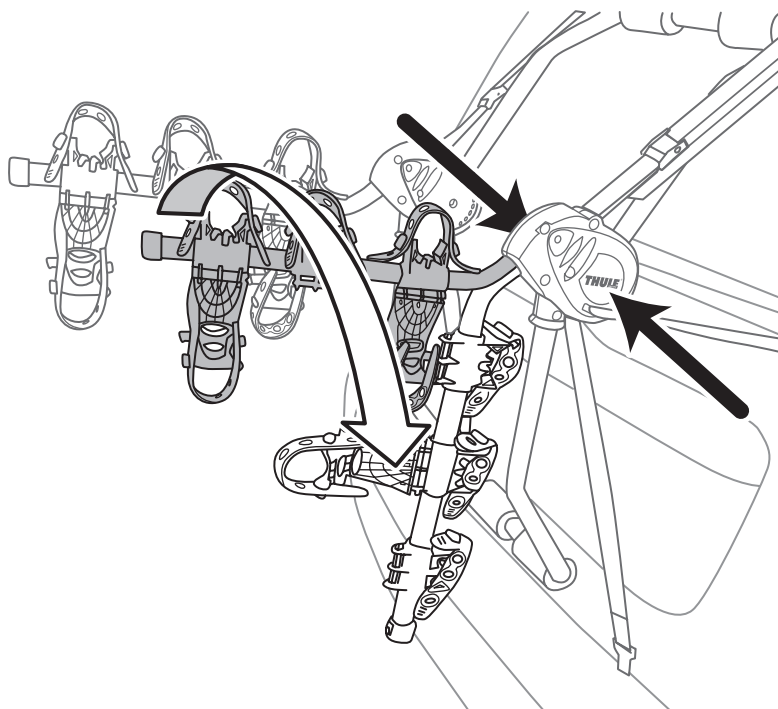

EN BIKE ARM STORAGE /
ES BRAZO DE ALMACENAMIENTO PARA BICICLETA /
FR RANGEMENT DU BRAS DE VÉLO /
PT ARMAZENAMENTO DO BRAÇO DA BICICLETA

EN

- Squeeze buttons on hub to release arms.
- Rotate arms down.
- Ensure buttons are engaged in hub when finished.

ES

- Apriete los botones en el centro de conexión para librar los brazos.
- Gire los brazos hacia abajo.
- Al final, asegúrese de que los botones estén enganchados en el centro de conexión.

FR

- Pressez les boutons dans le moyeu afin de libérer les bras.
- Tournez les bras du support vers le bas.
- Assurez-vous que les boutons sont correctement enclenchés dans le moyeu une fois l'opération terminée.

PT

- Aperte os botões no cubo para liberar os braços.
- Gire os braços para baixo.
- Certifique-se de que os botões estão encaixados no cubo ao terminar.