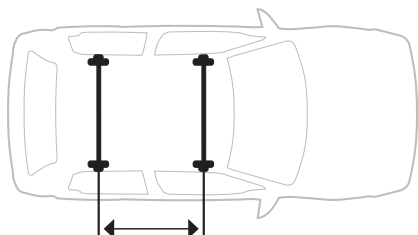

CITY CRASH

Complies with ISO norm

i

Thule WingBar/
Aeroblade

Thule AeroBar

Thule ProBar

Thule SquareBar

i

2,7 kg / 6 lbs

x2

25 kg / 55 lbs

Min 610 mm / 24"

Min 700 mm / 28"
Max 864 mm / 34"

i

1

2