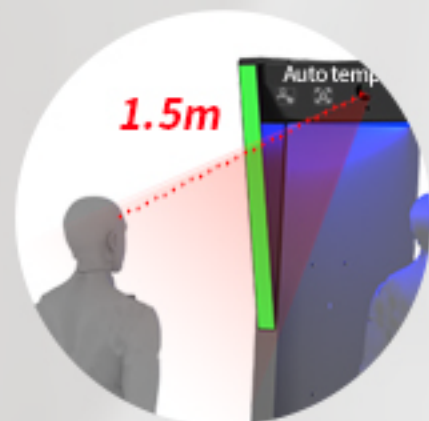

SIX HIGHLIGHTS

01

Non-contact

thermography measurement during the whole process, which reduces risk for cross infection greatly.

02

Auto-focus, get temp in one second

precisely up to $\pm 0.3^{\circ}\text{C}$

Designed by the team who won
iF DESIGN AWARD 2020.

100% Disinfection

100% Recyclable

PRODUCT PARAMETERS

Product name: Intelligent infrared thermography device with disinfection and alarm system

Product Model:	IRD 120	IRD 120A
Capacity of photos:	50000	50000
Operation system:	Android7.0	Android7.0
Working temperature:	0~45°C	0~45°C
Information record:	No	Record by mobile APP
Detection distance:	1.5m	1.5m
Detection accuracy:	±0.3/±0.5°C	±0.3/±0.5°C
Lack of liquid Alarm:	Yes	Yes
Power:	200w	
Size:	1mx1mx2.2m	
Basic functions:	Record and query, disinfection, infrared thermography measurement and abnormal alarm.	
Optional functions:	Hand induction disinfectant and alcohol concentration detection	