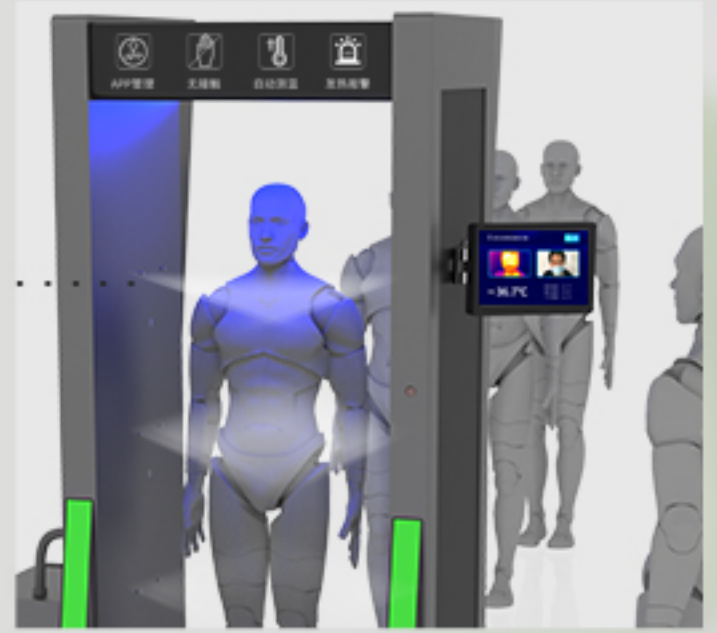

SIX HIGHLIGHTS

01

Non-contact

thermography measurement during the whole process, which reduces risk for cross infection greatly.

02

Auto-focus, get temp in one second

precisely up to $\pm 0.3^{\circ}\text{C}$

03

Automatic Fever Alarm

Detect people who has fever automatically, reduce the workload of operators greatly.

04

360° disinfection

Induction spray of disinfection in 5 seconds

05

Voice broadcast

Designed by the team who won
iF DESIGN AWARD 2020.

100% Disinfection

100% Recyclable

PRODUCT PARAMETERS

Product name: Intelligent infrared thermography device with disinfection and alarm system

Product Model:	IRD 120	IRD 120A
Capacity of photos:	50000	50000
Operation system:	Android7.0	Android7.0
Working temperature:	0~45°C	0~45°C
Information record:	No	Record by mobile APP
Detection distance:	1.5m	1.5m
Detection accuracy:	±0.3/±0.5°C	±0.3/±0.5°C
Lack of liquid Alarm:	Yes	Yes
Power:	200w	
Size:	1mx1mx2.2m	
Basic functions:	Record and query, disinfection, infrared thermography measurement and abnormal alarm.	
Optional functions:	Hand induction disinfectant and alcohol concentration detection	