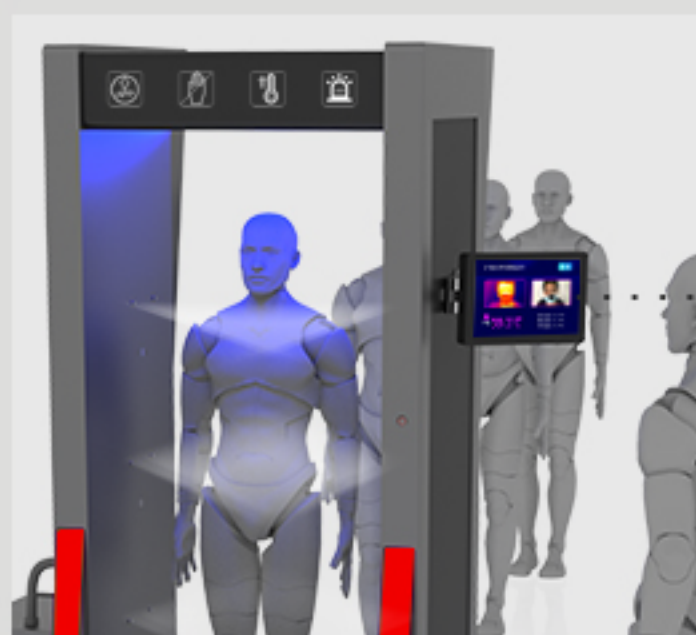

SIX HIGHLIGHTS

01

Non-contact

thermography measurement during the whole process, which reduces risk for cross infection greatly.

02

Auto-focus, get temp in one second

precisely up to $\pm 0.3^{\circ}\text{C}$

Designed by the team who won
iF DESIGN AWARD 2020.

100% Disinfection

100% Recyclable

PRODUCT PARAMETERS

Product name: Intelligent infrared thermography device with disinfection and alarm system

Product Model:	IRD 120	IRD 120A
Capacity of photos:	50000	50000
Operation system:	Android7.0	Android7.0
Working temperature:	0~45°C	0~45°C
Information record:	No	Record by mobile APP
Detection distance:	1.5m	1.5m
Detection accuracy:	±0.3/±0.5°C	±0.3/±0.5°C
Lack of liquid Alarm:	Yes	Yes
Power:	200w	
Size:	1mx1mx2.2m	
Basic functions:	Record and query, disinfection, infrared thermography measurement and abnormal alarm.	
Optional functions:	Hand induction disinfectant and alcohol concentration detection	