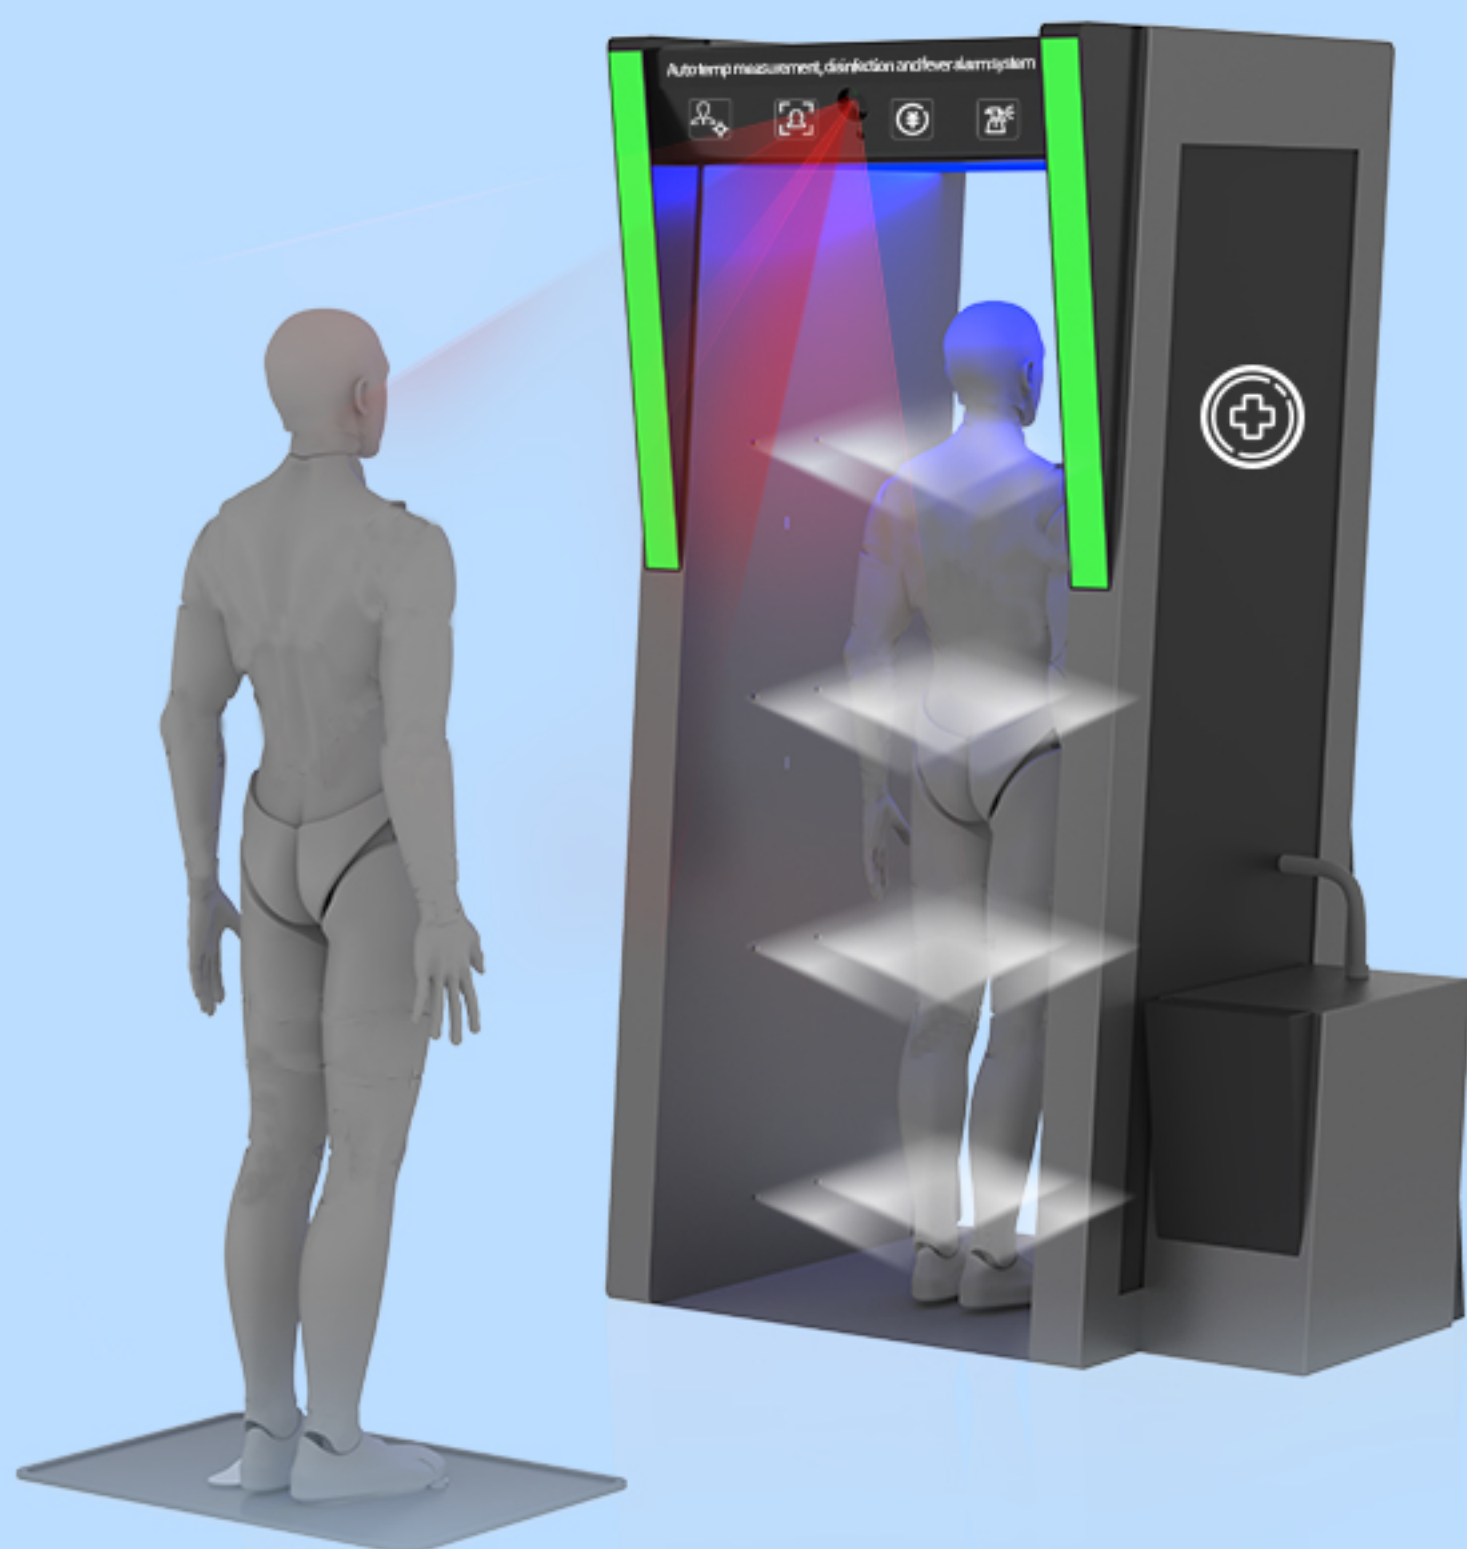

Designed by the team who won
iF DESIGN AWARD 2020.

100% Disinfection

100% Recyclable

PRODUCT PARAMETERS

Product name: Intelligent infrared thermography device with disinfection and alarm system

Product Model:	IRD 120	IRD 120A
Capacity of photos:	50000	50000
Operation system:	Android7.0	Android7.0
Working temperature:	0~45°C	0~45°C
Information record:	No	Record by mobile APP
Detection distance:	1.5m	1.5m
Detection accuracy:	±0.3/±0.5°C	±0.3/±0.5°C
Lack of liquid Alarm:	Yes	Yes
Power:	200w	
Size:	1mx1mx2.2m	
Basic functions:	Record and query, disinfection, infrared thermography measurement and abnormal alarm.	
Optional functions:	Hand induction disinfectant and alcohol concentration detection	