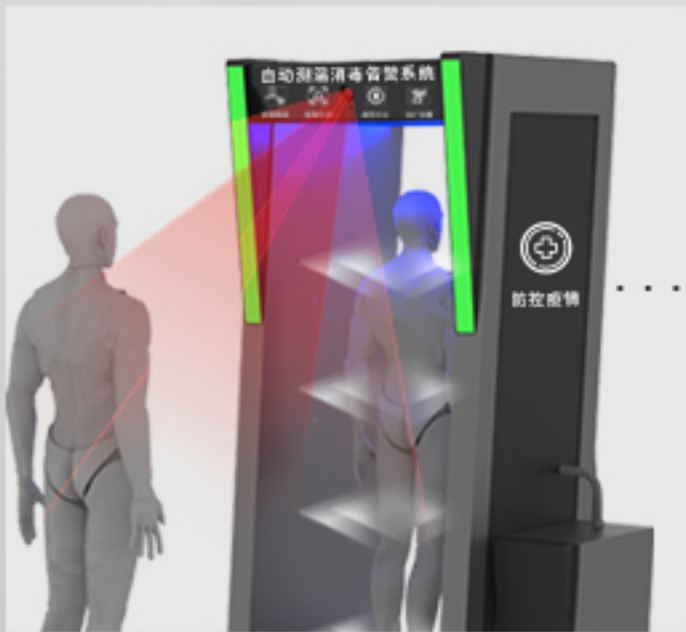

SIX HIGHLIGHTS

01

Non-contact

thermography measurement during the whole process, which reduces risk for cross infection greatly.

02

Auto-focus, get temp in one second

precisely up to $\pm 0.3^{\circ}\text{C}$

03

Automatic Fever Alarm

Detect people who has fever automatically, reduce the workload of operators greatly.

04

360° disinfection

Induction spray of disinfection in 5 seconds

05

Voice broadcast

Designed by the team who won
iF DESIGN AWARD 2020.

100% Disinfection

100% Recyclable

PRODUCT PARAMETERS

Product name: Intelligent infrared thermography device with disinfection and alarm system

Product Model:	IRD 120	IRD 120A
Capacity of photos:	50000	50000
Operation system:	Android7.0	Android7.0
Working temperature:	0~45°C	0~45°C
Information record:	No	Record by mobile APP
Detection distance:	1.5m	1.5m
Detection accuracy:	±0.3/±0.5°C	±0.3/±0.5°C
Lack of liquid Alarm:	Yes	Yes
Power:	200w	
Size:	1mx1mx2.2m	
Basic functions:	Record and query, disinfection, infrared thermography measurement and abnormal alarm.	
Optional functions:	Hand induction disinfectant and alcohol concentration detection	