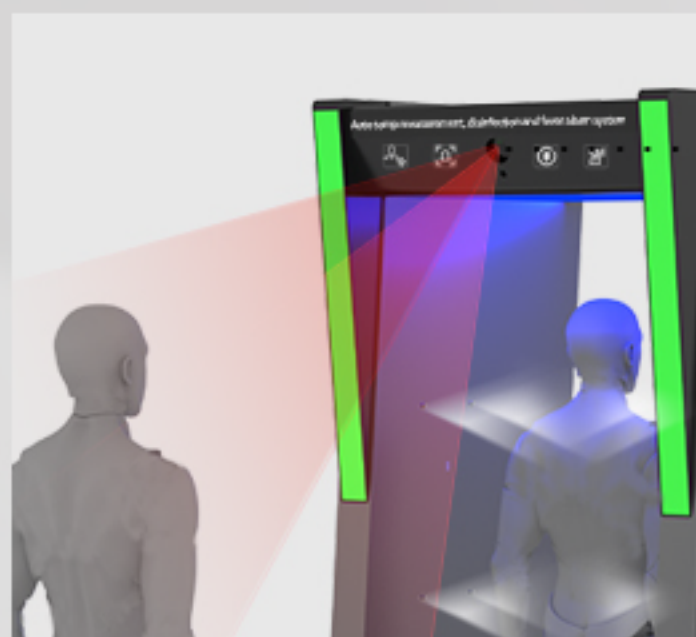

Cost-effective

360° disinfection

AUTO TEMP MEASUREMENT DISINFECTION AND FEVER ALARM SYSTEM

Automatic temperature measurement, real-time alarm for abnormal temperature, epidemic prevention analysis software, induction spray for disinfection

SIX HIGHLIGHTS

01

Non-contact

thermography measurement during the whole process, which reduces risk for cross infection greatly.

02

Auto-focus, get temp in one second

precisely up to $\pm 0.3^{\circ}\text{C}$

Designed by the team who won
iF DESIGN AWARD 2020.

100% Disinfection

100% Recyclable

PRODUCT PARAMETERS

Product name: Intelligent infrared thermography device with disinfection and alarm system

Product Model:	IRD 120	IRD 120A
Capacity of photos:	50000	50000
Operation system:	Android7.0	Android7.0
Working temperature:	0~45°C	0~45°C
Information record:	No	Record by mobile APP
Detection distance:	1.5m	1.5m
Detection accuracy:	±0.3/±0.5°C	±0.3/±0.5°C
Lack of liquid Alarm:	Yes	Yes
Power:	200w	
Size:	1mx1mx2.2m	
Basic functions:	Record and query, disinfection, infrared thermography measurement and abnormal alarm.	
Optional functions:	Hand induction disinfectant and alcohol concentration detection	