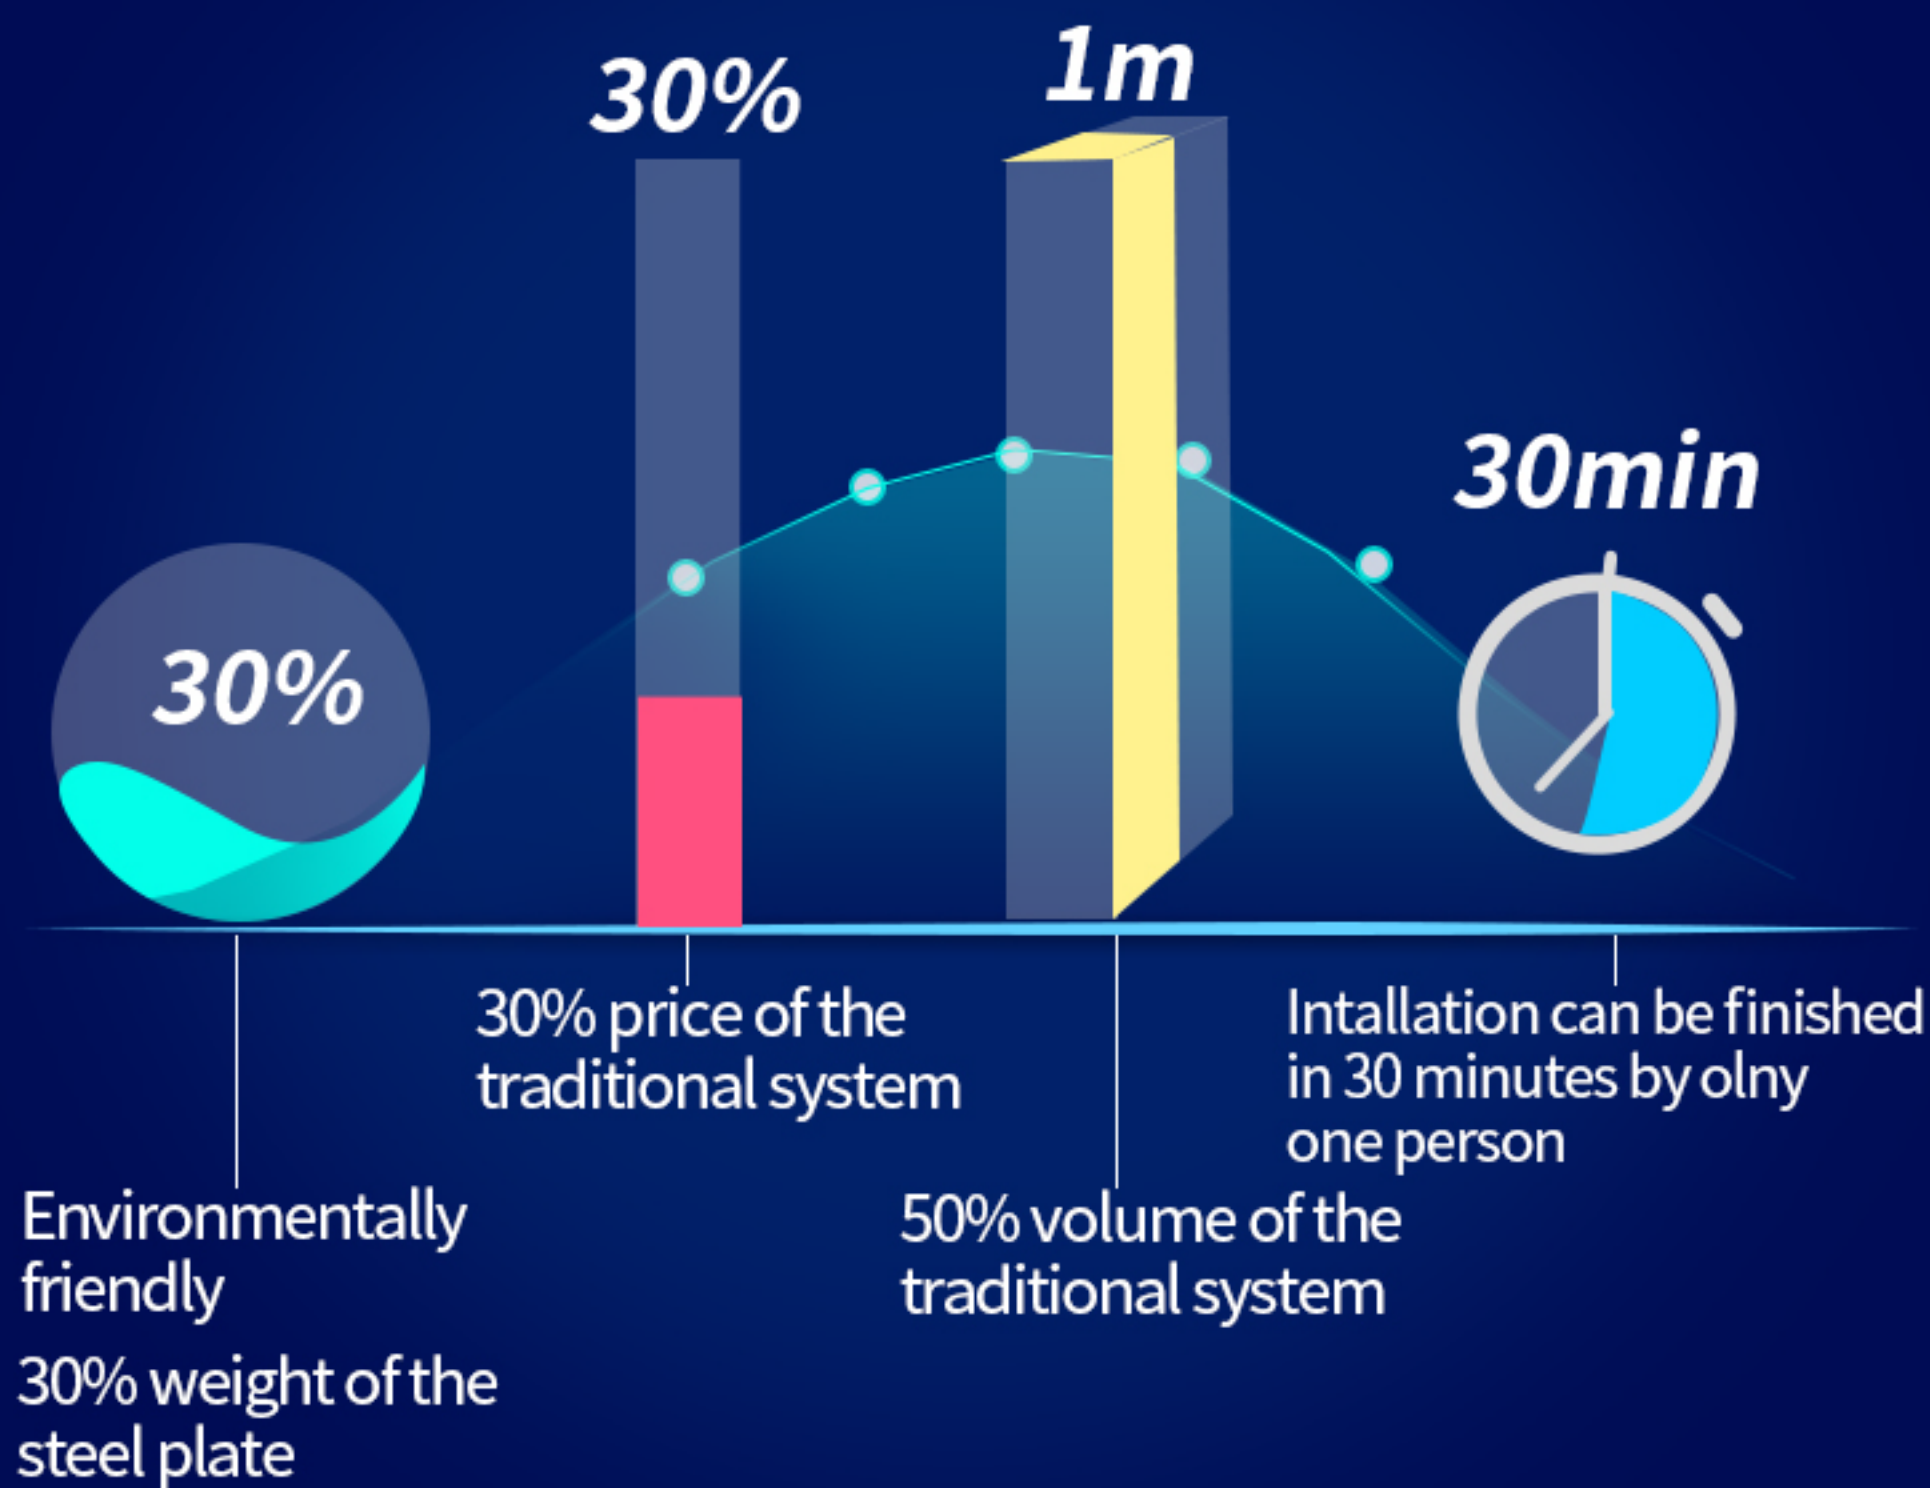

Designed by the team who won
iF DESIGN AWARD 2020.

100% Disinfection

100% Recyclable

PRODUCT PARAMETERS

Product name: Intelligent infrared thermography device with disinfection and alarm system

Product Model:	IRD 120	IRD 120A
Capacity of photos:	50000	50000
Operation system:	Android7.0	Android7.0
Working temperature:	0~45°C	0~45°C
Information record:	No	Record by mobile APP
Detection distance:	1.5m	1.5m
Detection accuracy:	±0.3/±0.5°C	±0.3/±0.5°C
Lack of liquid Alarm:	Yes	Yes
Power:	200w	
Size:	1mx1mx2.2m	
Basic functions:	Record and query, disinfection, infrared thermography measurement and abnormal alarm.	
Optional functions:	Hand induction disinfectant and alcohol concentration detection	