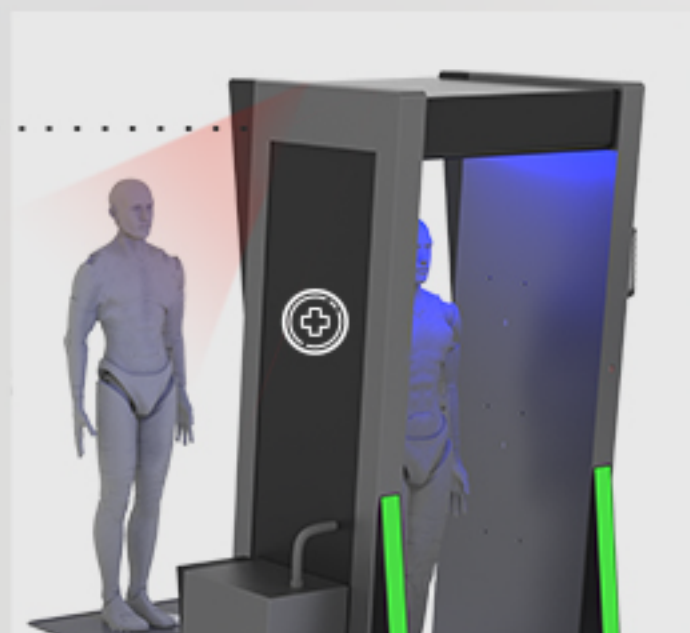

SIX HIGHLIGHTS

01

Non-contact

thermography measurement during the whole process, which reduces risk for cross infection greatly.

02

Auto-focus, get temp in one second

precisely up to $\pm 0.3^{\circ}\text{C}$

Designed by the team who won
iF DESIGN AWARD 2020.

100% Disinfection

100% Recyclable

PRODUCT PARAMETERS

Product name: Intelligent infrared thermography device with disinfection and alarm system

Product Model:	IRD 120	IRD 120A
Capacity of photos:	50000	50000
Operation system:	Android7.0	Android7.0
Working temperature:	0~45°C	0~45°C
Information record:	No	Record by mobile APP
Detection distance:	1.5m	1.5m
Detection accuracy:	±0.3/±0.5°C	±0.3/±0.5°C
Lack of liquid Alarm:	Yes	Yes
Power:	200w	
Size:	1mx1mx2.2m	
Basic functions:	Record and query, disinfection, infrared thermography measurement and abnormal alarm.	
Optional functions:	Hand induction disinfectant and alcohol concentration detection	