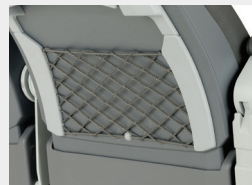

Revistero /
Magazine net