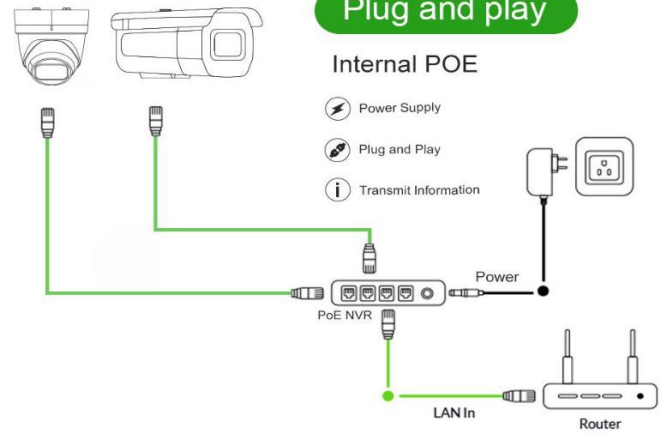

TECHNICAL SPECIFICATION

CAMERA		IPRGMBQ605XHP200
Image Sensor	1/2.8" SONY Starvis Back-illuminated CMOS Sensor	
Resolution	2MP 1080P	
Effective Pixels	1945(H)*1097(V)	
Compression	H.264/H.264+/H.265/H.265+/JPEG/AVI /MJPEG	
TV System	PAL/NTSC	
Electronic Shutter Time	Auto: PAL 1/25-1/10000Sec; NTSC 1/30-1/10000Sec	
Minimum Illumination	0.002Lux	
S/N Ratio	≥52dB	
Scanning System	Progressive	
Video Output	Network	
LENS		
Focus Length	2.7-13.5mm Motor Zoom	
Focus Control	Auto	
Lens Type	Auto	
Pixels	3MP	
NIGHT VISION		
Infrared LED	42μ x 4PCS	
Infrared Distance	40M	
IR Status	Auto Control	
IR Power On	Smart, Manual & Timed mode	
NETWORK		
Ethernet	RJ-45 (10/100Base-T)	
Wireless	/	
Protocol	TCP/IP,ICMP,HTTP,HTTPS,FTP,DHCP,DNS,DDNS,RTP,RTSP,RTCP,NTP,SMTP,UDP	
ONVIF	Support ONVIF 2.4(Profile S/T)	
P2P	YES, Support QR Code	
POE	Optional, Support IEEE 802.3af	
Video Delay	0.3S (Within the Lan)	
Main/ Sub Streams	Main Stream1,2,3 (2048*1536@15fps, 1920*1080/30fps, 1280*720@30fps) Sub Stream (720*480@15fps, 720*480@30fps) Tri Stream (352*288@15fps, 352*288@30fps)	
IE Brower	IE8-11, Google Chrome, Firefox , Mac Safari	
Smart Phone	iPhone, iPad, Android, Android Pad	
GENERAL		
Housing	IP67	
IR Cut Filter	YES	
Operation Temperature	-20℃ ~ +60℃ RH95% Max	
Power Source	DC12V±10%,950mA	
Dimension/ Weight	211(W) x 92(H) x 90(D)mm, 1.4Kg