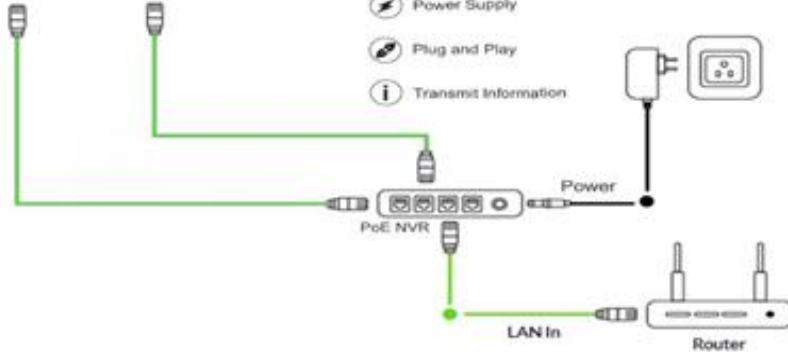

TECHNICAL SPECIFICATION

CAMERA	IPRGM1RL400
Image Sensor	1/2.8" SONY Starvis Back-illuminated CMOS sensor
Resolution	4MP
Effective Pixels	2616 (H)*1964 (V)
Compression	H.264/H.264+/H.265/H.265+/JPEG/AVI /MJPEG
Signal to Noise Ratio	≥52dB
TV System	PAL/NTSC
Shutter Time	Auto: PAL 1/25-1/10000Sec; NTSC 1/30-1/10000Sec
Minimum Illumination	0.01Lux
Wide Dynamic Range	HDR: 120dB
Compression System	Progressive
Day/ Night	Color/ B&W (IR-CUT)
Audio Compression	G.711/G.722.1/G.726/MP2L2
Dual Streams	Yes
Main Video Stream	Main Stream(1,2,3): 2592*1944@30fps, 2560*1444@30fps, 1920*1080@30fps/ 1280*720@30fps
Sub Video Stream	Sub stream (1,2,3): 1280*720@30fps, 720*480@30fps, 352*288@30fps
Tri Stream	1280*720@30fps, 720*480@30fps, 352*288@30fps
Intelligent Analysis	Face Detection, Intrusion Detetion, Line Cross Detetion, Loiter Detetion, People Gather Detecion
Image Configuration	Saturation/Brightness/Contrast/Sharpness, Mirror, 3D NR , White Balance, FLK(Flicker Control), Video Tampering, HLC, Distortion
Motion Detection	Support
Privacy Masking	3 Rectangular Zone
LENS	
Lens Type	C/ CS Mount
Pixels	4MP
NETWORK	
Ethernet	RJ-45 (10/100Base-T)
Protocol	TCP/IP, ICMP, HTTP, HTTPS, FTP, DHCP, DNS, DDNS, RTP, RTSP, RTCP ,PPPoE, NTP, UPnP, SMTP, UDP
ONVIF	Support ONVIF 2.4(Profile S/T/G)
POE	Internal, Support IEEE 802.3af
IE Brower	IE8-11, Google Chrome, Firefox , Mac Safari
GENERAL	
SD Card Slot	External, Support Max 512GB,Built in 4G Storage
RS485	Support
IR Cut Filter	YES
Operating Temperature	-20°C ~ +60°C RH95% Max
Power Supply	DC12V±10%,550mA, PoE (Power over Ethernet)
Dimension/ Weight	148 (W) x79 (H) x57 (D) mm, 585g
Weight	