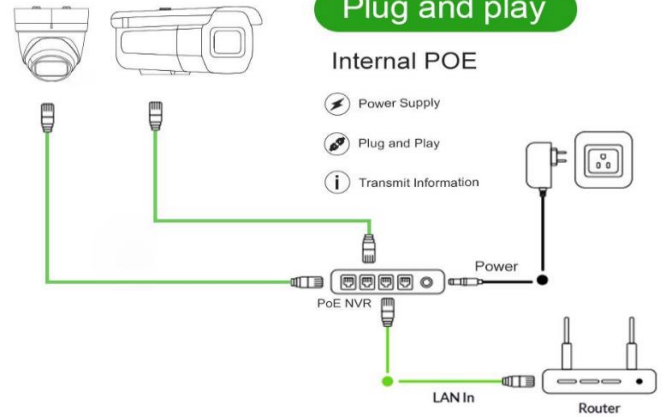

Normal night vision