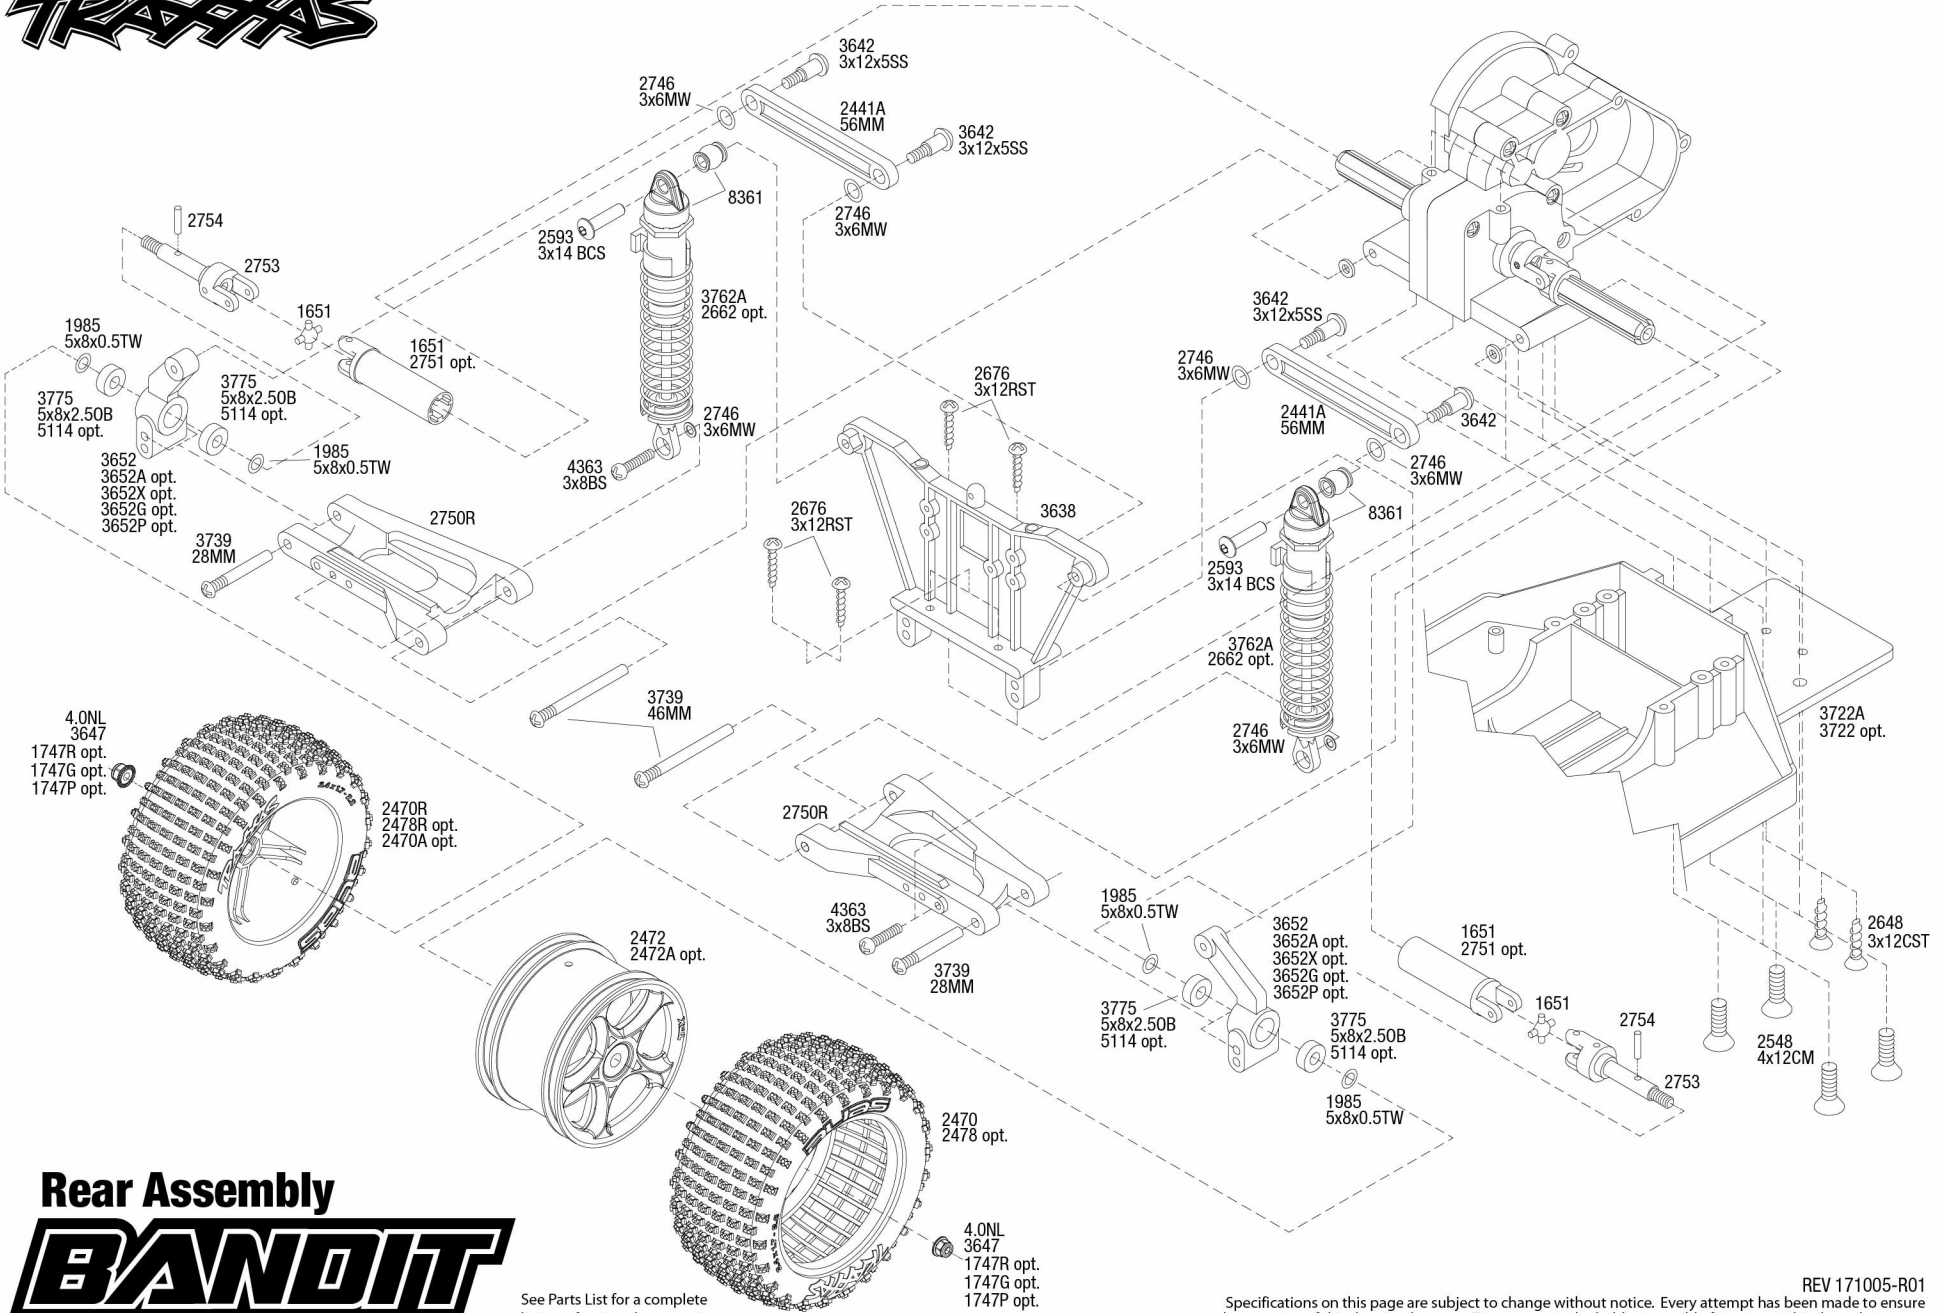

Rear Assembly

BANDIT

See Parts List for a complete listing of optional accessories.

REV 171005-R01
Specifications on this page are subject to change without notice. Every attempt has been made to ensure the accuracy of this drawing; however, Traxxas cannot be held responsible for typographical or other errors.