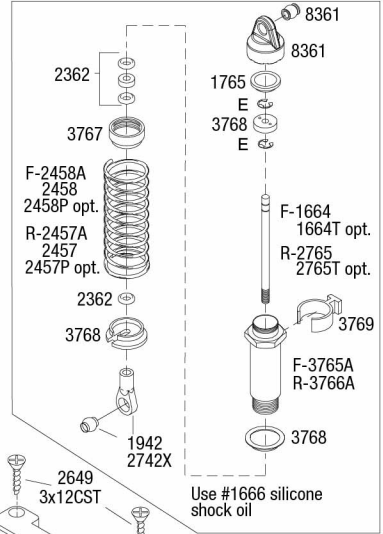

2742

3186
3x12WMM

2742

28mm
Threaded
Rod

2675
3x10RST

3290
3x8WST

3636
3636A opt.
3636X opt.
3636G opt.
3636P opt.

2.5x31.5

1937
54MM

3186
3x12WMM

2742

2548
4x12CM

Front Assembly

BANDIT

REV 171005-R01
Specifications on this page are subject to change without notice. Every attempt has been made to ensure the accuracy of this drawing; however, Traxxas cannot be held responsible for typographical or other errors.