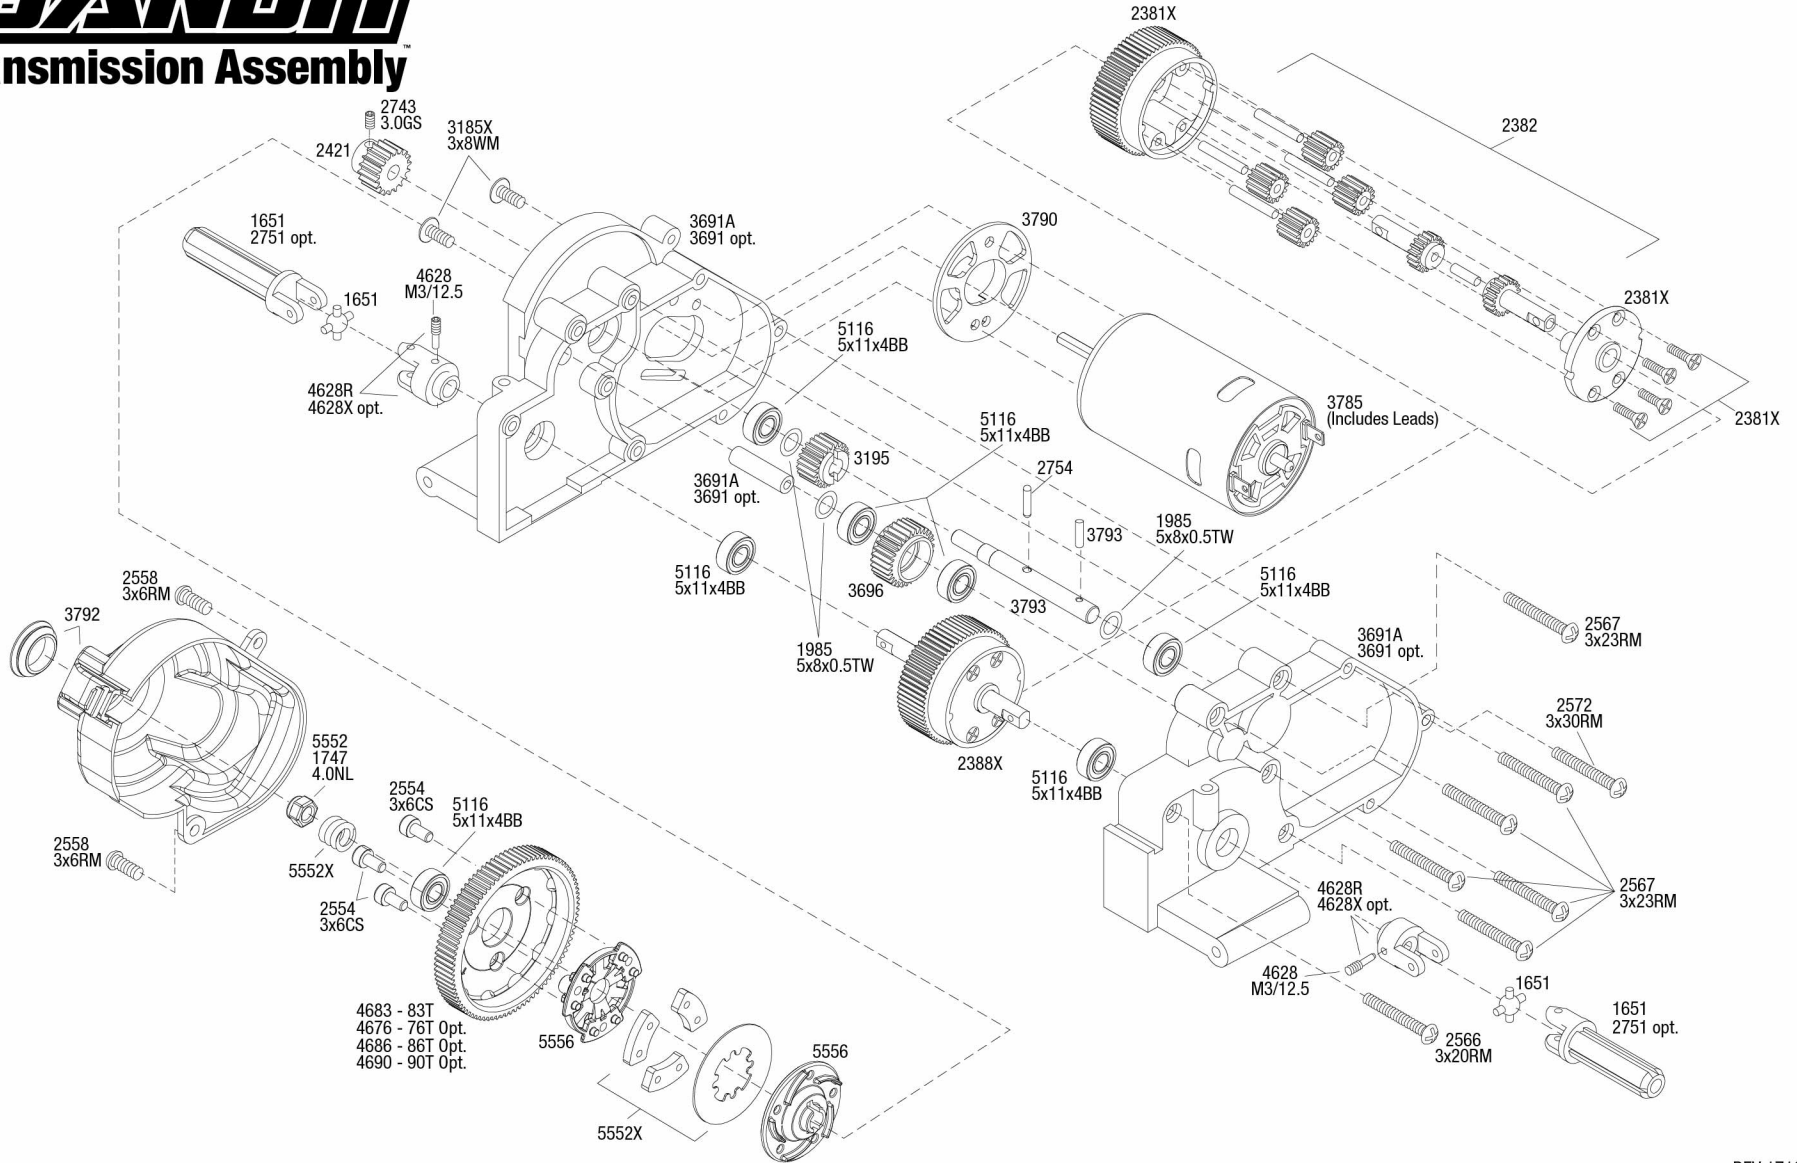

BANDIT™

Transmission Assembly

See Parts List for a complete listing of optional accessories.

REV 171005-R01

TRAXAS

Specifications on this page are subject to change without notice. Every attempt has been made to ensure the accuracy of this drawing; however, Traxas cannot be held responsible for typographical or other errors.