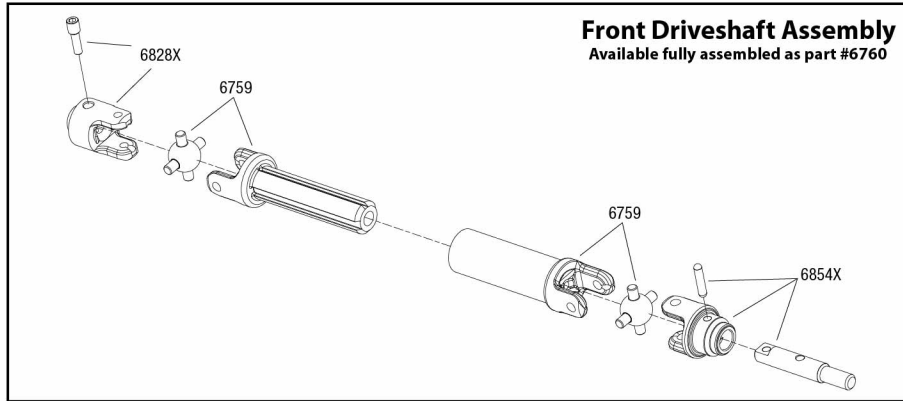

Traxxas Fiesta ST Rally Chassis Assembly

Driveshafts

Modular Assembly

Fiesta ST Rally Rear Assembly

See Parts List for a complete listing of optional accessories.

Specifications on this page are subject to change without notice. Every attempt has been made to ensure the accuracy of this drawing; however, Traxxas cannot be held responsible for typographical or other errors.

TRAXXAS

REV 181218-R06