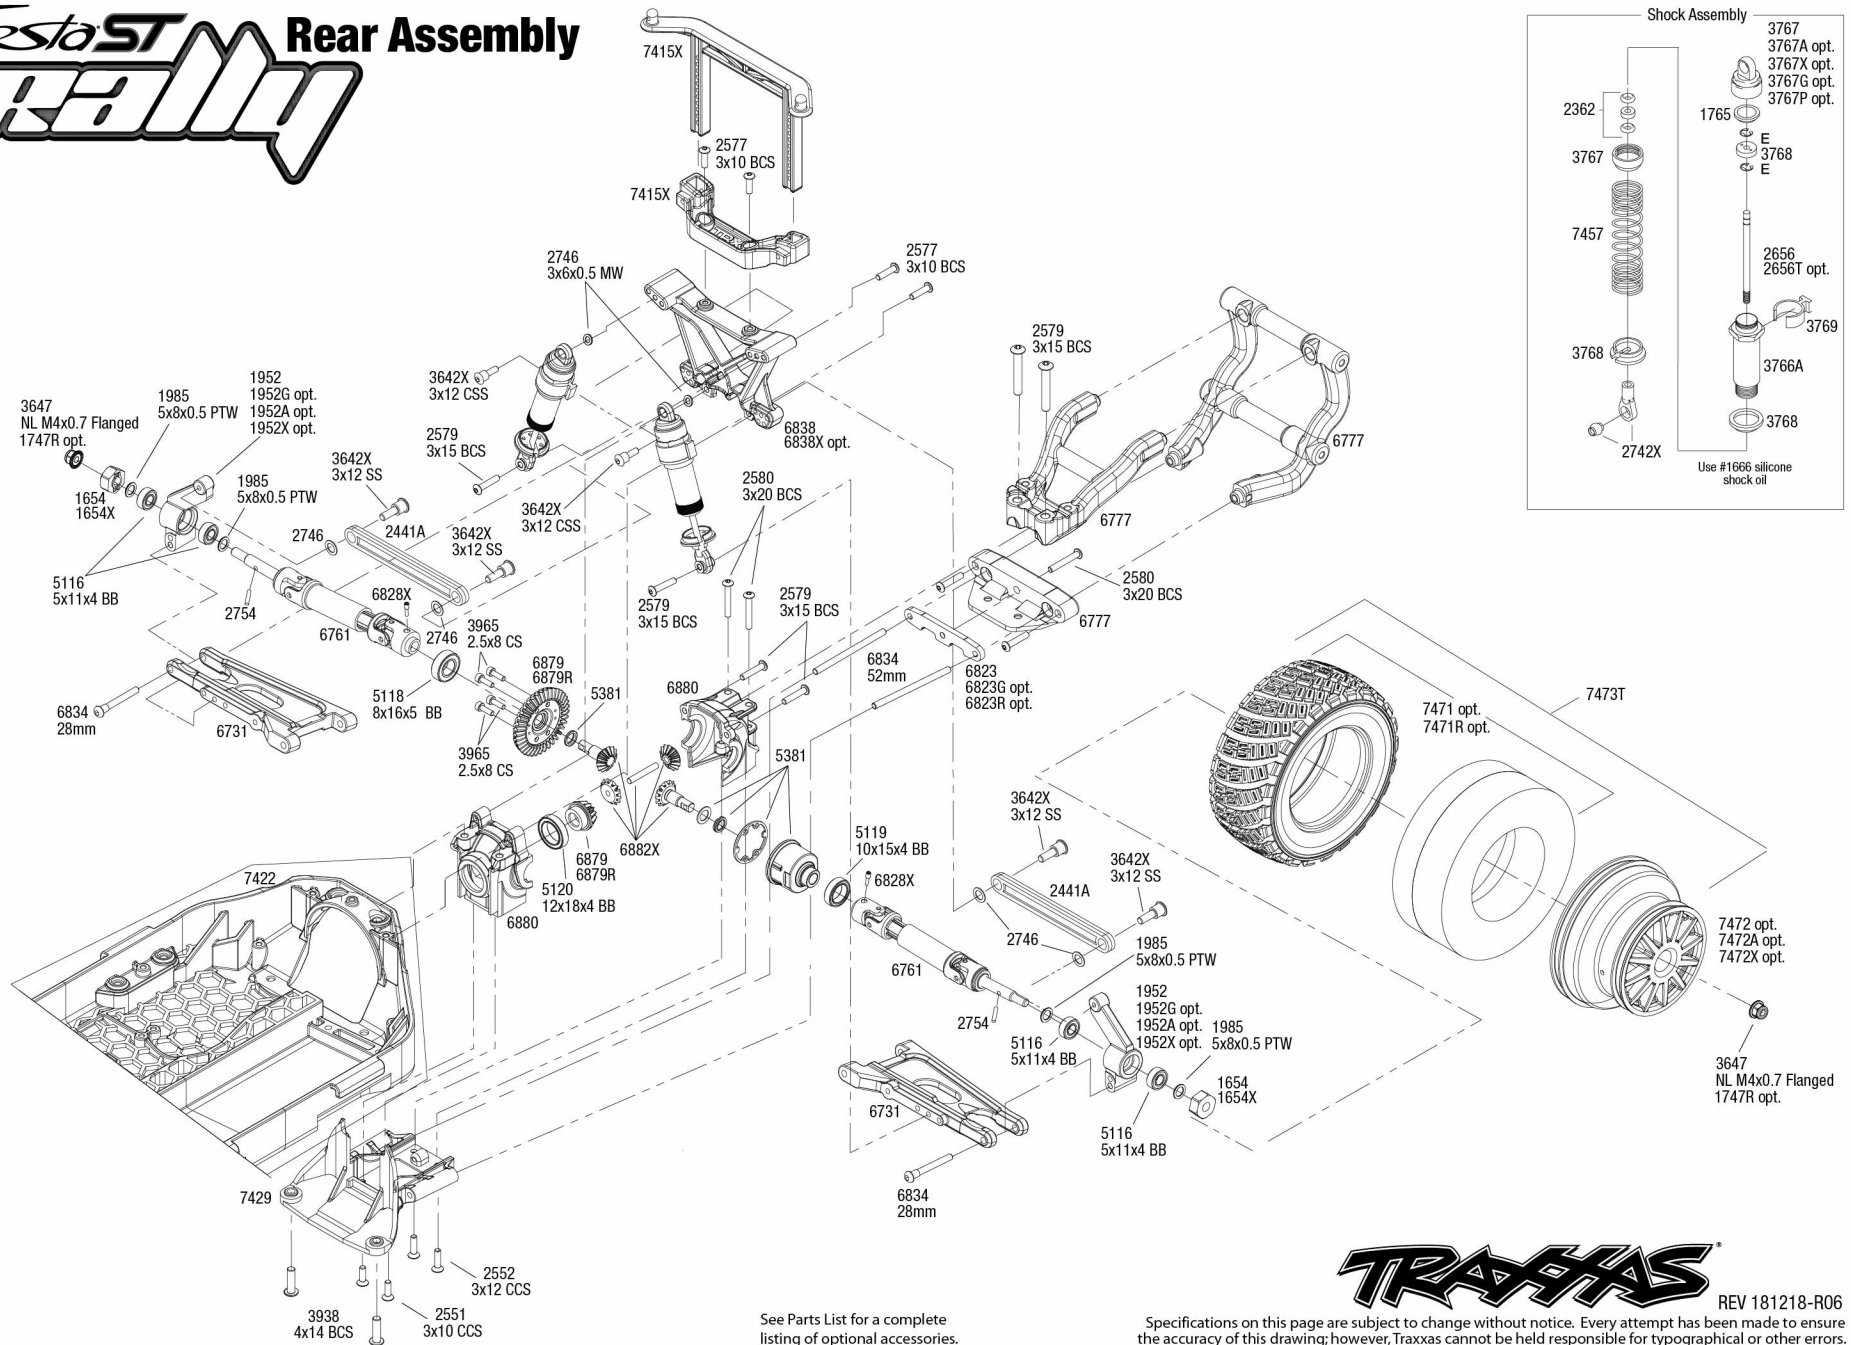

Traxxas Fiesta ST Rally Chassis Assembly

Driveshafts

Modular Assembly

Fiesta ST Rally Rear Assembly

See Parts List for a complete listing of optional accessories.

Specifications on this page are subject to change without notice. Every attempt has been made to ensure the accuracy of this drawing; however, Traxxas cannot be held responsible for typographical or other errors.

TRAXXAS

REV 181218-R06