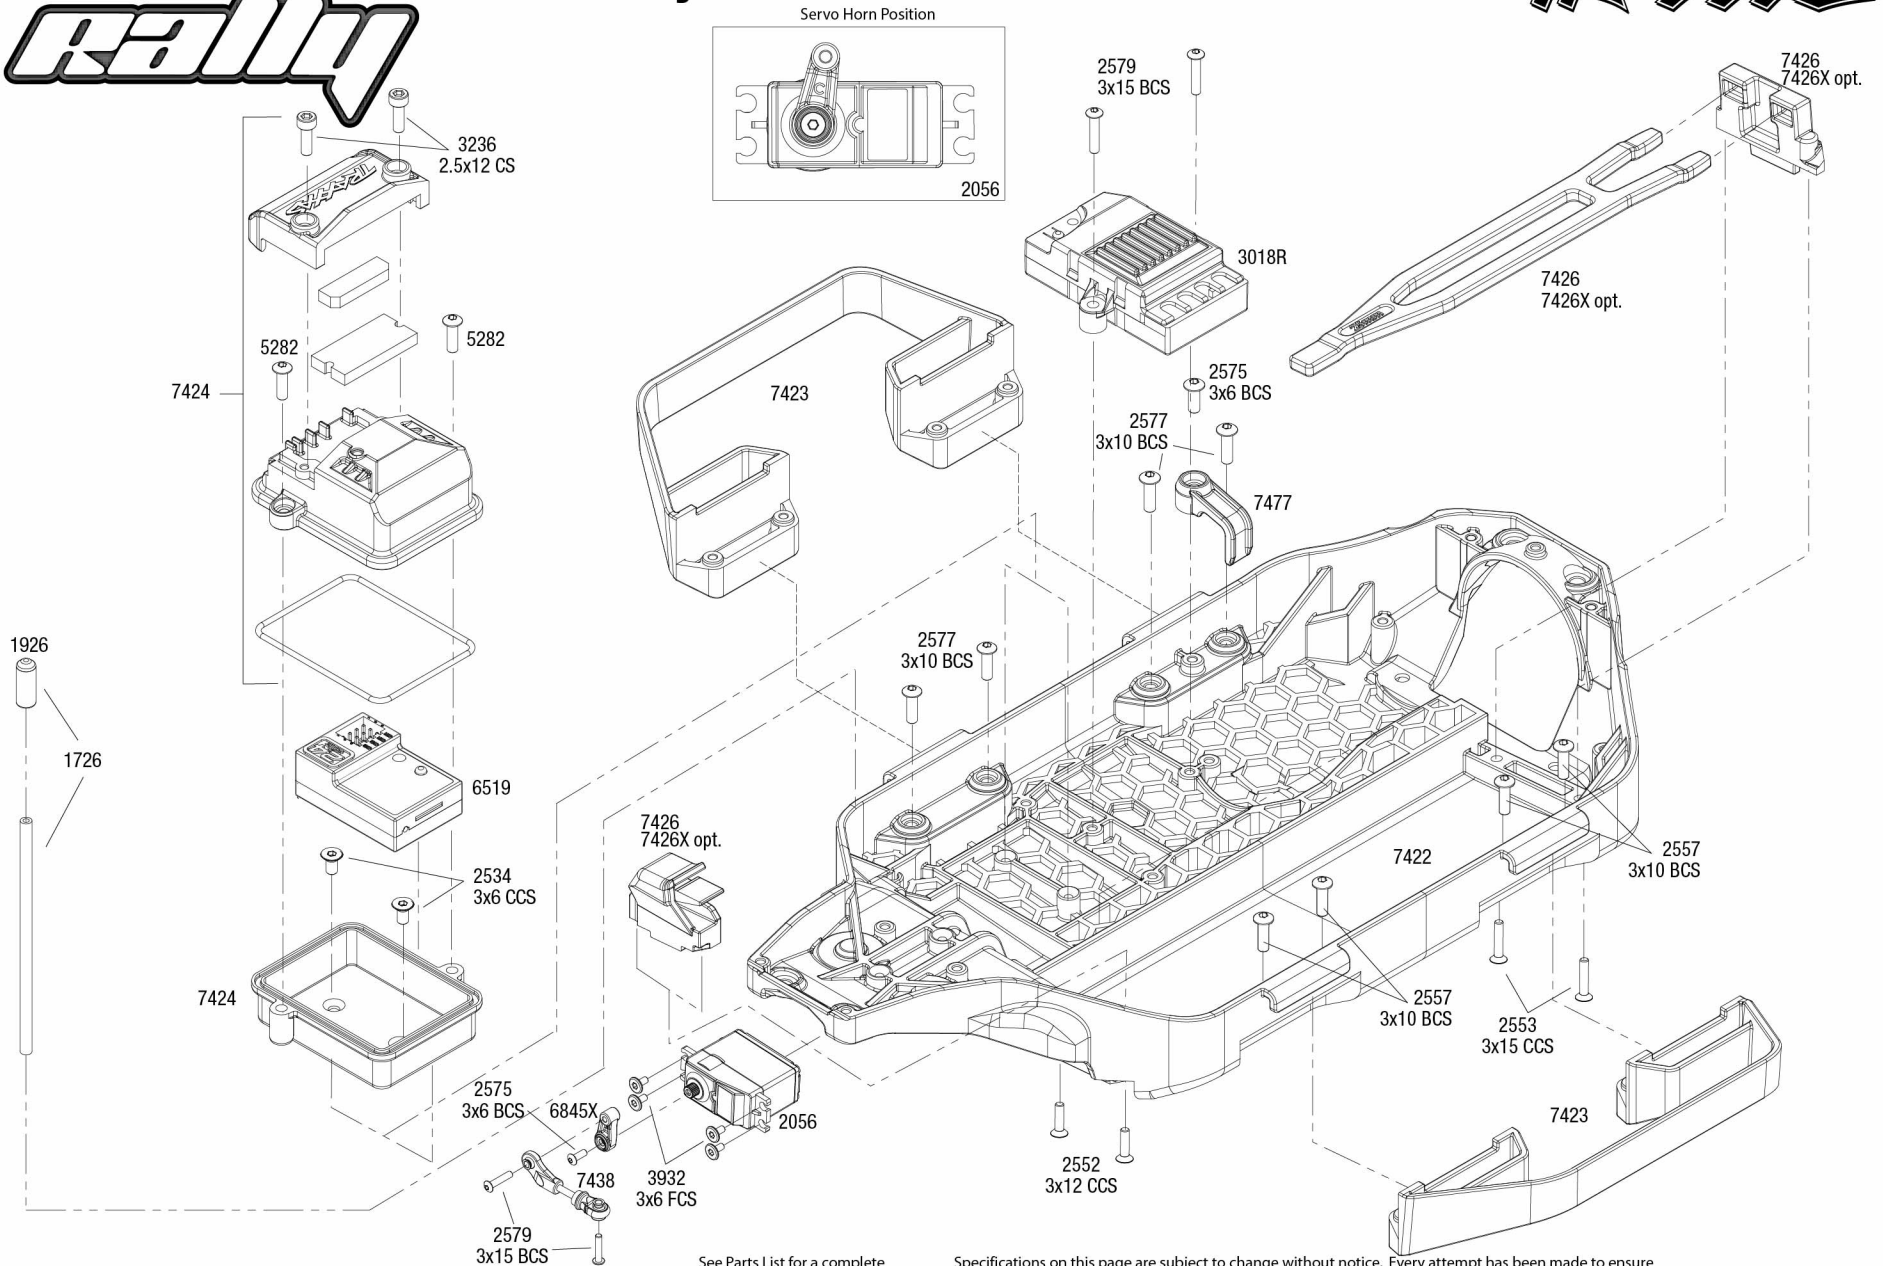

Traxxas Fiesta ST Rally Chassis Assembly

Driveshafts

Modular Assembly

Fiesta ST Rally Rear Assembly

See Parts List for a complete listing of optional accessories.

Specifications on this page are subject to change without notice. Every attempt has been made to ensure the accuracy of this drawing; however, Traxxas cannot be held responsible for typographical or other errors.

TRAXXAS

REV 181218-R06