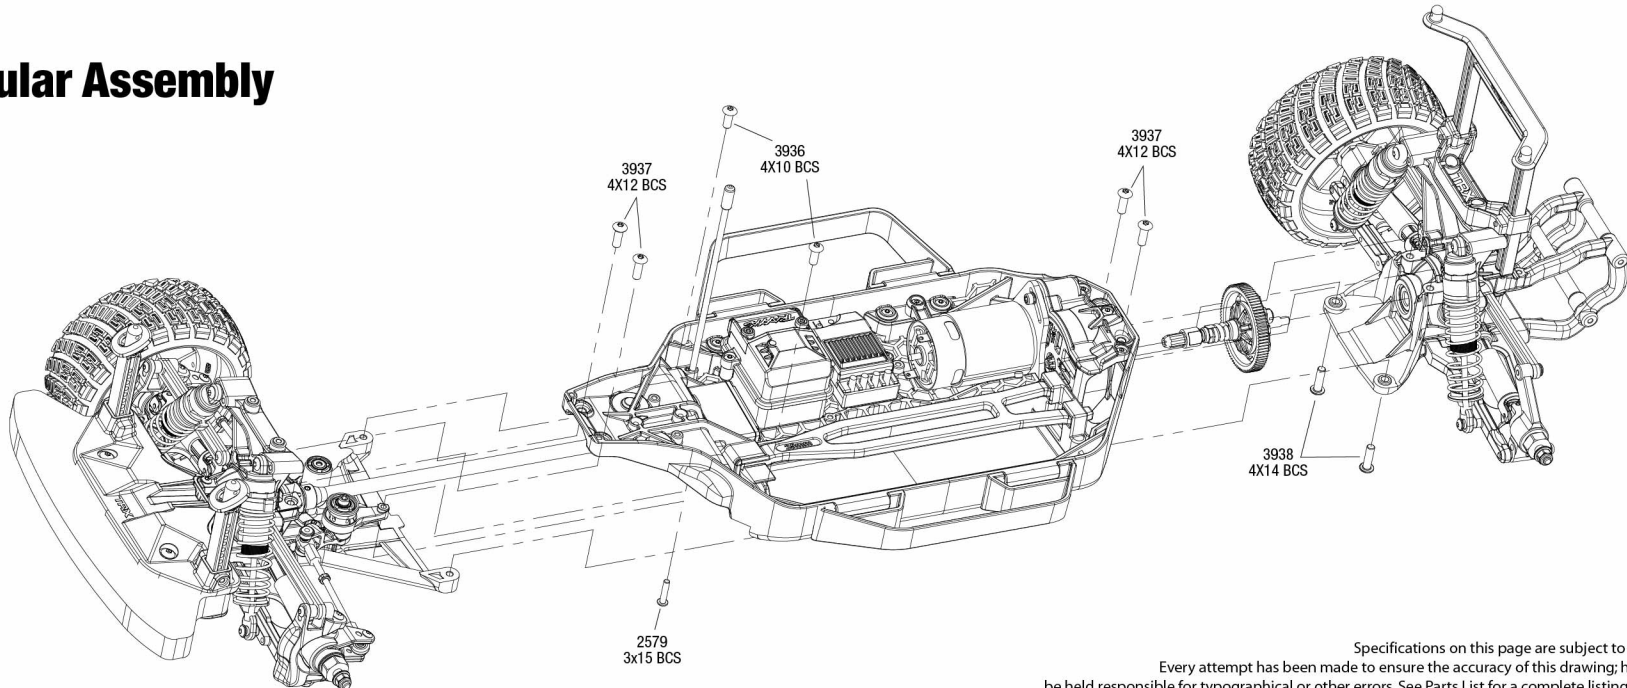

Traxxas Fiesta ST Rally Chassis Assembly

Driveshafts

Modular Assembly

Fiesta ST Rally Rear Assembly

See Parts List for a complete listing of optional accessories.

Specifications on this page are subject to change without notice. Every attempt has been made to ensure the accuracy of this drawing; however, Traxxas cannot be held responsible for typographical or other errors.

TRAXXAS

REV 181218-R06