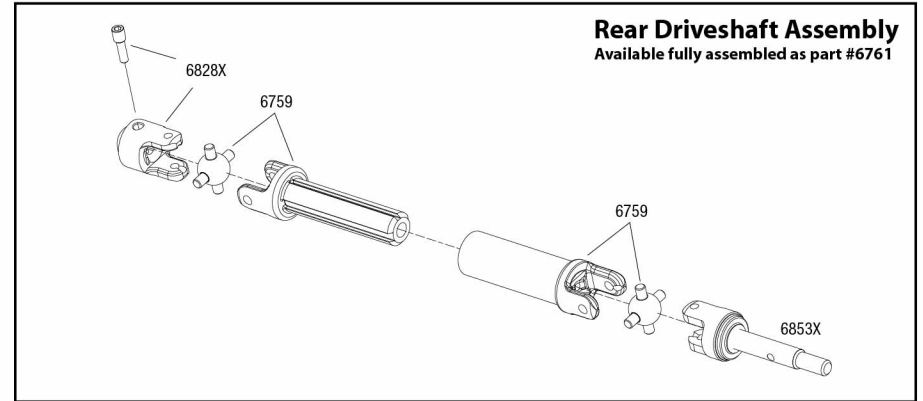

Traxxas Fiesta ST Rally Chassis Assembly

Driveshafts

Modular Assembly

Fiesta ST Rally Rear Assembly

See Parts List for a complete listing of optional accessories.

Specifications on this page are subject to change without notice. Every attempt has been made to ensure the accuracy of this drawing; however, Traxxas cannot be held responsible for typographical or other errors.

TRAXXAS

REV 181218-R06