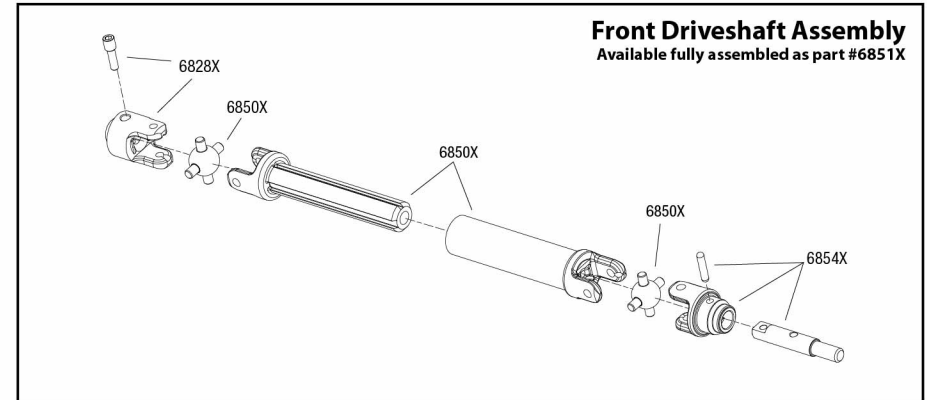

STAMPEDE

Chassis Assembly

4x4

Specifications on this page are subject to change without notice. Every attempt has been made to ensure the accuracy of this drawing, however Traxxas cannot be held responsible for typographical or other errors.

See Parts List for a complete listing of optional accessories.

Driveshaft Assembly

Modular Assembly

STAMPEDE

Rear Assembly 4x4

See Parts List for a complete listing of optional accessories.

REV 190322-R07
 Specifications on this page are subject to change without notice. Every attempt has been made to ensure the accuracy of this drawing, however Traxxas cannot be held responsible for typographical or other errors.

STAMPEDE 4x4

Center Driveline Assembly

See Parts List for a complete listing of optional accessories.

Specifications on this page are subject to change without notice. Every attempt has been made to ensure the accuracy of this drawing, however Traxxas cannot be held responsible for typographical or other errors.