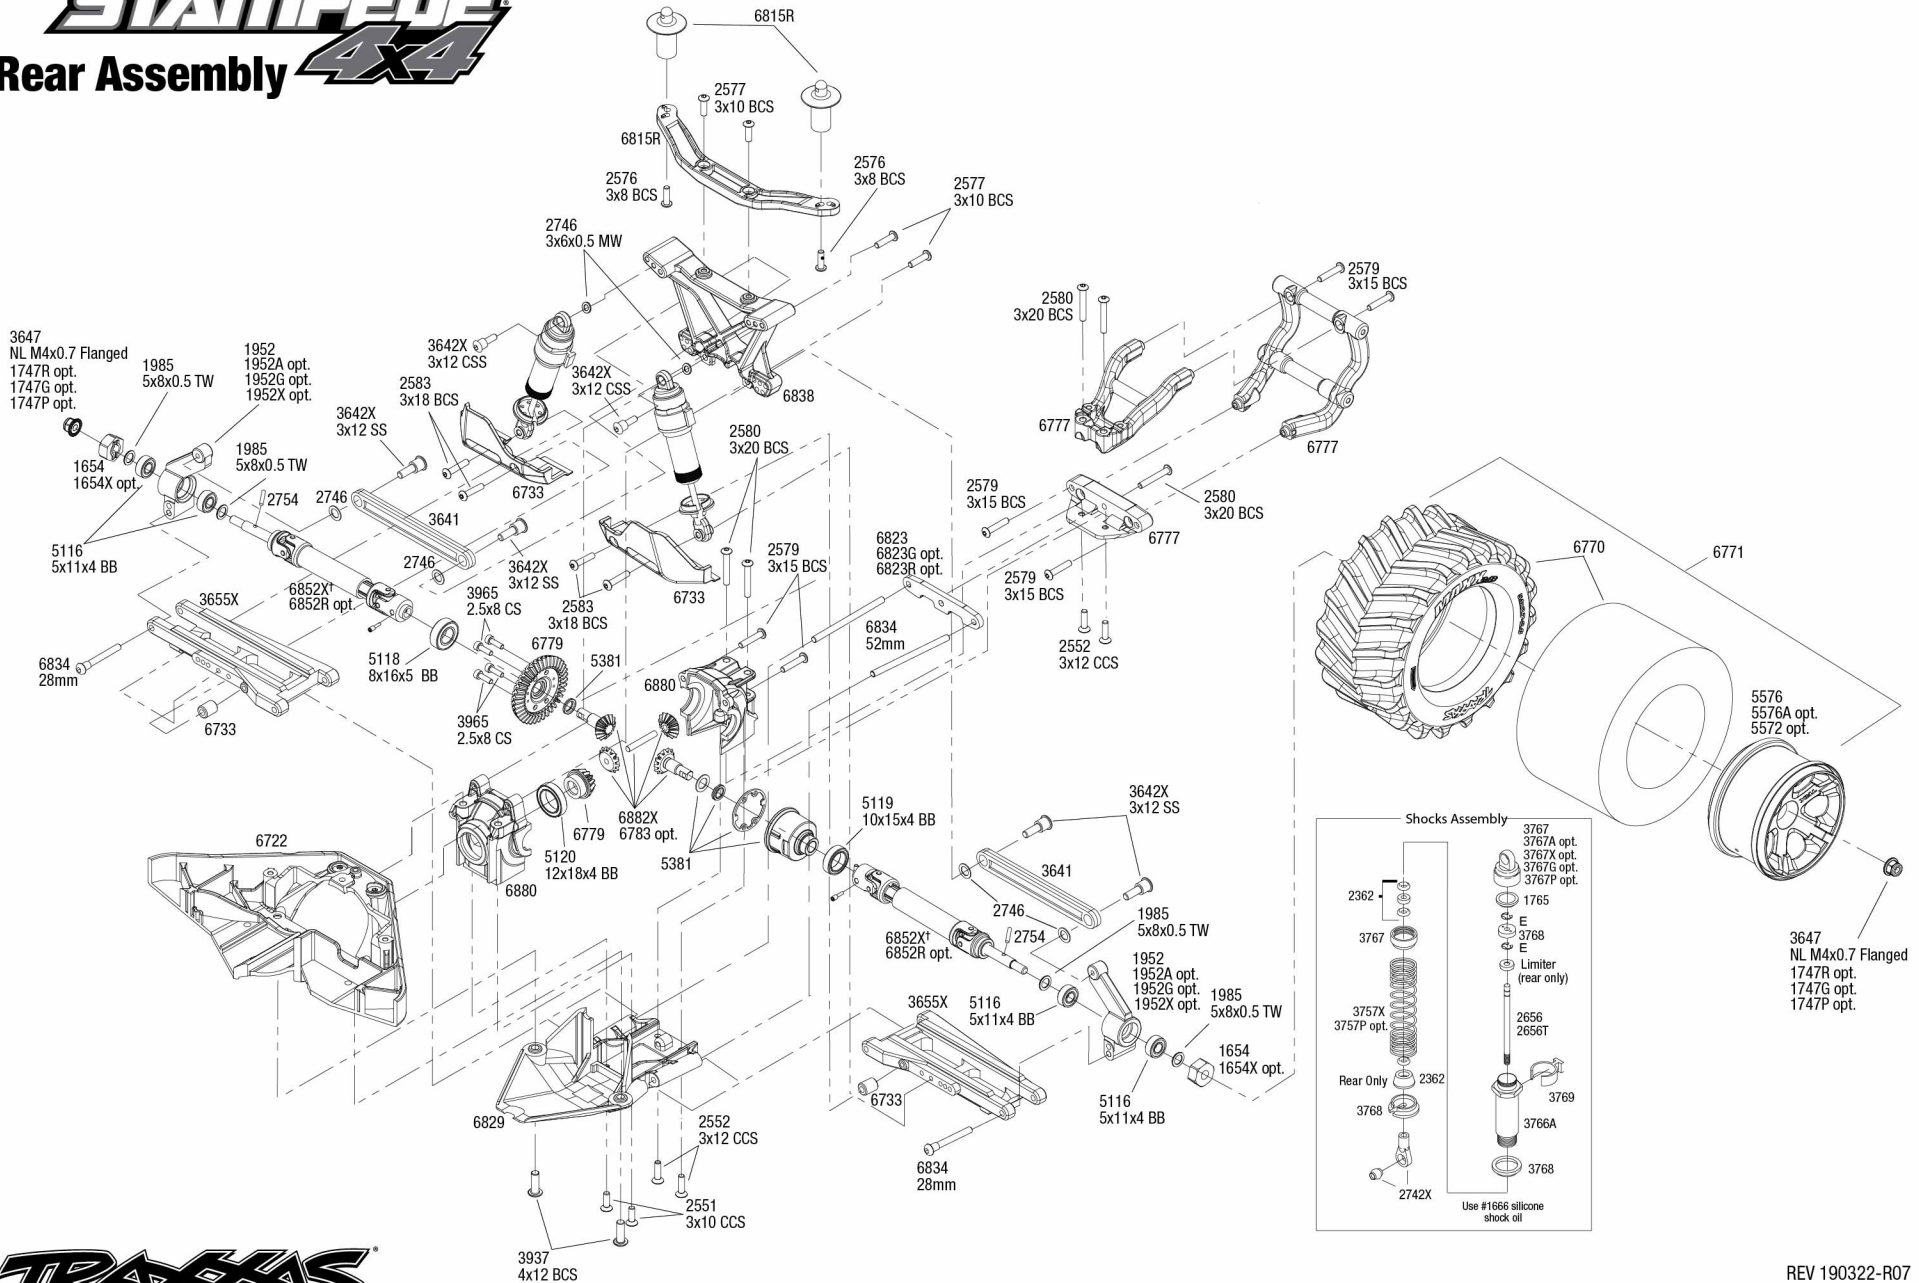

STAMPEDE

Chassis Assembly

4x4

Specifications on this page are subject to change without notice. Every attempt has been made to ensure the accuracy of this drawing, however Traxxas cannot be held responsible for typographical or other errors.

See Parts List for a complete listing of optional accessories.

Driveshaft Assembly

Modular Assembly

STAMPEDE

Rear Assembly 4x4

See Parts List for a complete listing of optional accessories.

REV 190322-R07
 Specifications on this page are subject to change without notice. Every attempt has been made to ensure the accuracy of this drawing, however Traxxas cannot be held responsible for typographical or other errors.

STAMPEDE 4x4

Center Driveline Assembly

See Parts List for a complete listing of optional accessories.

Specifications on this page are subject to change without notice. Every attempt has been made to ensure the accuracy of this drawing, however Traxxas cannot be held responsible for typographical or other errors.