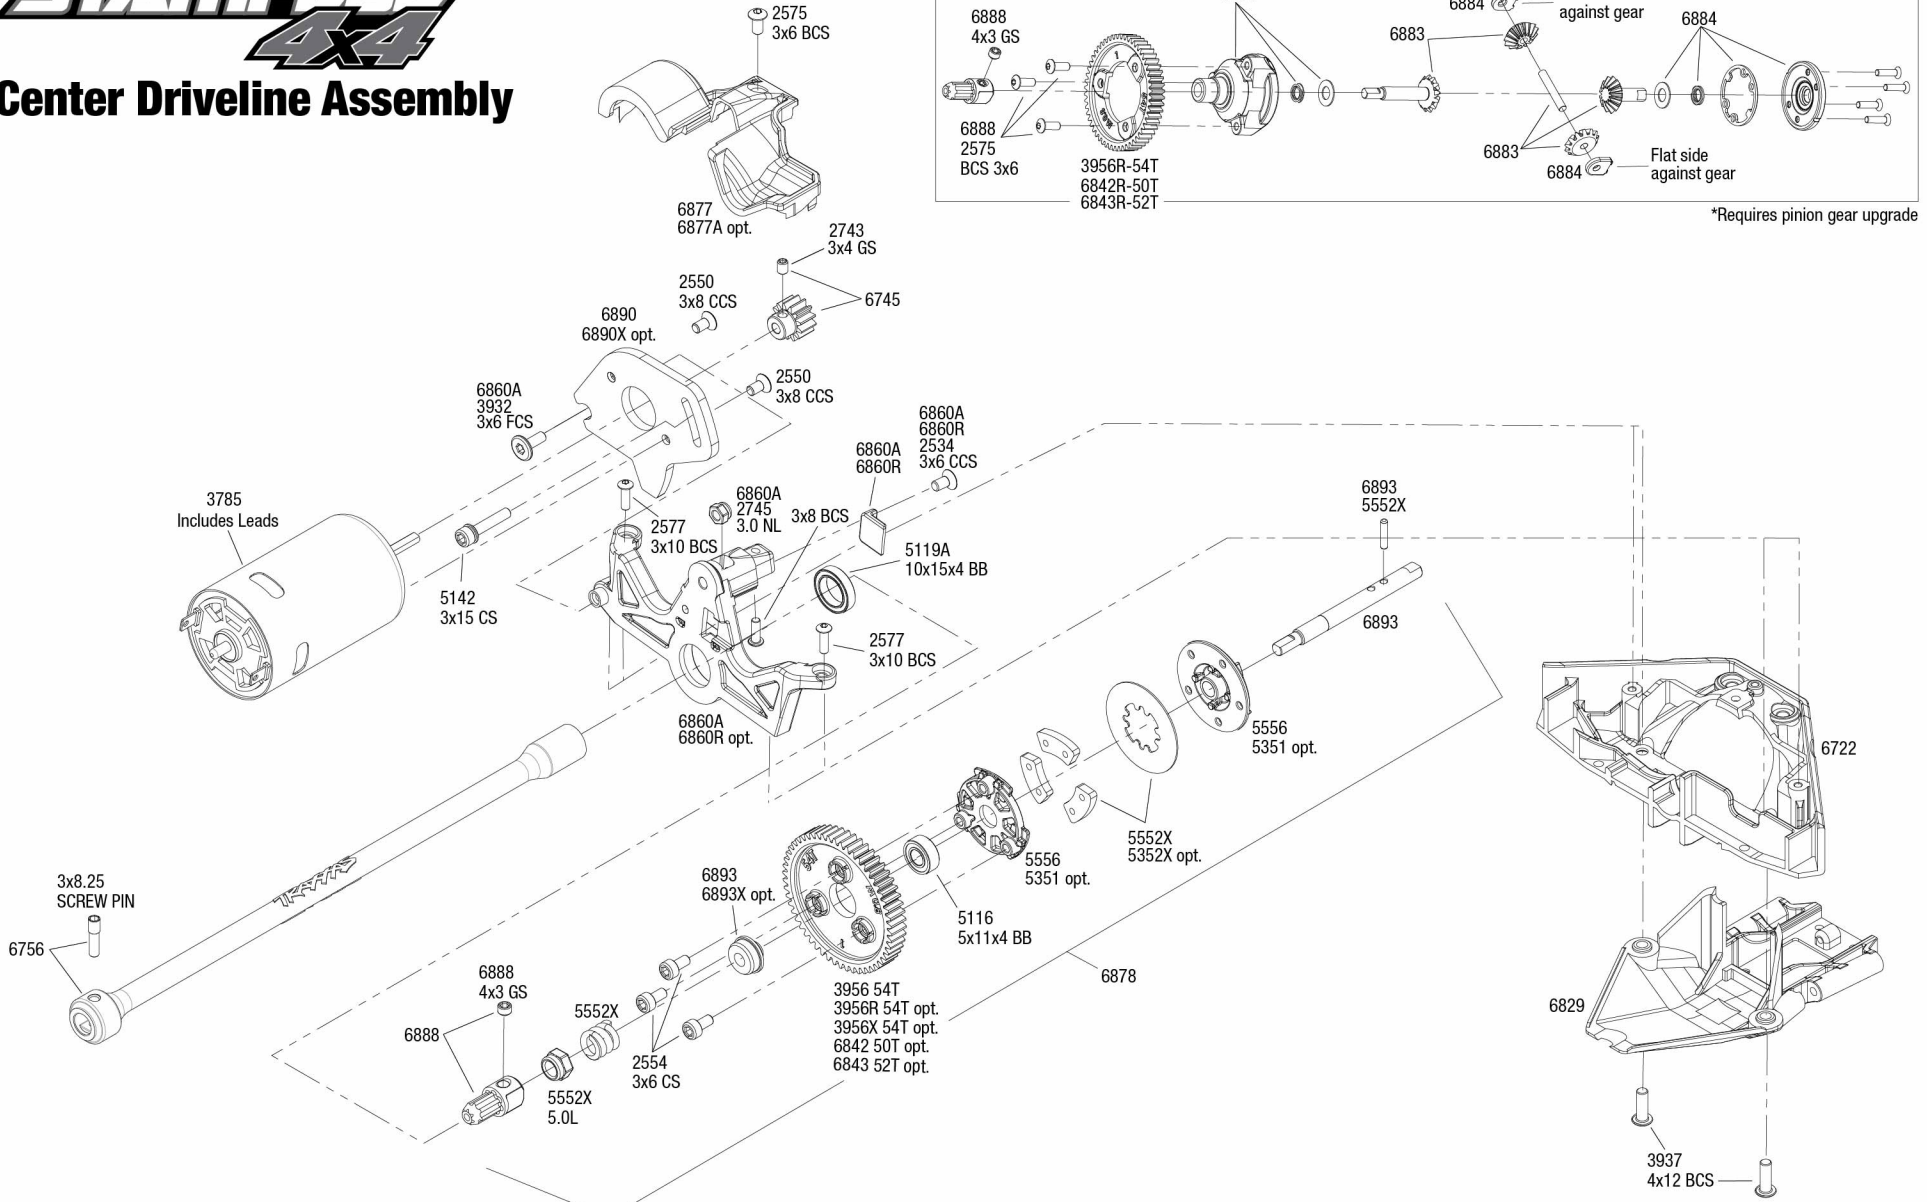

STAMPEDE

Chassis Assembly

4x4

Specifications on this page are subject to change without notice. Every attempt has been made to ensure the accuracy of this drawing, however Traxxas cannot be held responsible for typographical or other errors.

See Parts List for a complete listing of optional accessories.

Driveshaft Assembly

Modular Assembly

STAMPEDE

Rear Assembly 4x4

See Parts List for a complete listing of optional accessories.

REV 190322-R07
 Specifications on this page are subject to change without notice. Every attempt has been made to ensure the accuracy of this drawing, however Traxxas cannot be held responsible for typographical or other errors.

STAMPEDE 4x4

Center Driveline Assembly

See Parts List for a complete listing of optional accessories.

Specifications on this page are subject to change without notice. Every attempt has been made to ensure the accuracy of this drawing, however Traxxas cannot be held responsible for typographical or other errors.