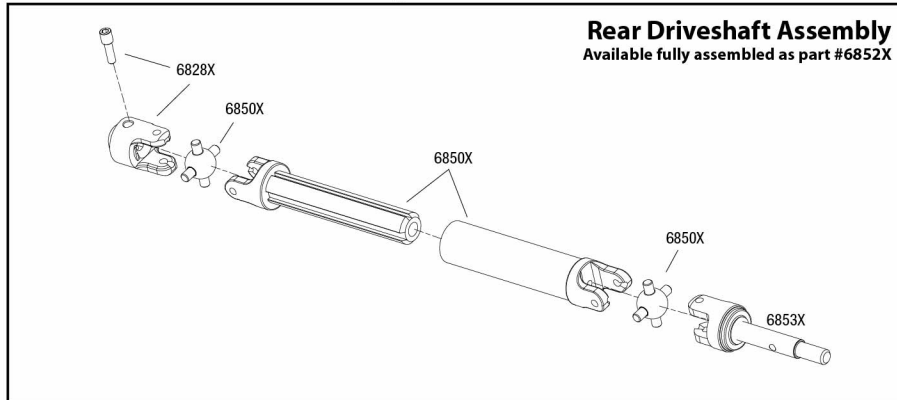

STAMPEDE

Chassis Assembly

4x4

Specifications on this page are subject to change without notice. Every attempt has been made to ensure the accuracy of this drawing, however Traxxas cannot be held responsible for typographical or other errors.

See Parts List for a complete listing of optional accessories.

Driveshaft Assembly

Modular Assembly

STAMPEDE

Rear Assembly 4x4

See Parts List for a complete listing of optional accessories.

REV 190322-R07
 Specifications on this page are subject to change without notice. Every attempt has been made to ensure the accuracy of this drawing, however Traxxas cannot be held responsible for typographical or other errors.