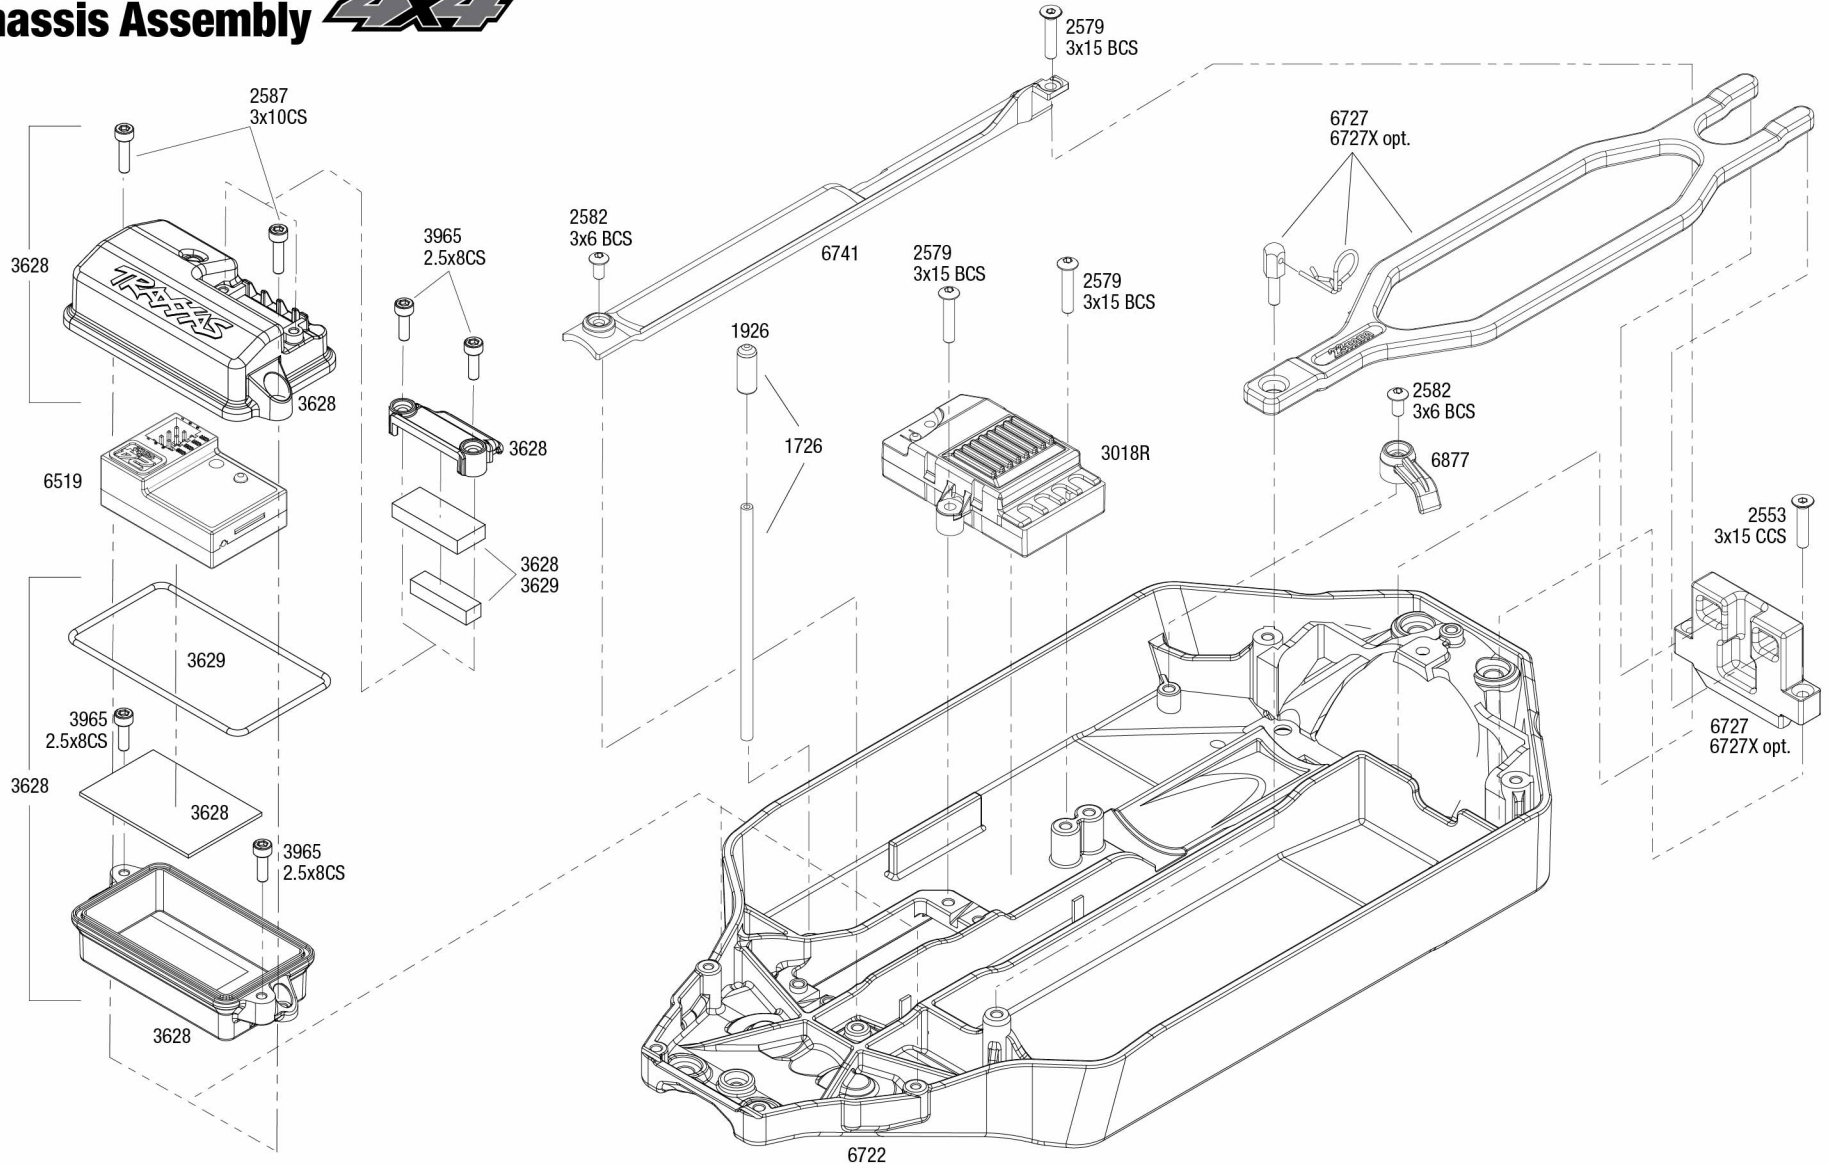

STAMPEDE

Chassis Assembly

4x4

Specifications on this page are subject to change without notice. Every attempt has been made to ensure the accuracy of this drawing, however Traxxas cannot be held responsible for typographical or other errors.

See Parts List for a complete listing of optional accessories.

Driveshaft Assembly

Modular Assembly

STAMPEDE

Rear Assembly 4x4

See Parts List for a complete listing of optional accessories.

REV 190322-R07
 Specifications on this page are subject to change without notice. Every attempt has been made to ensure the accuracy of this drawing, however Traxxas cannot be held responsible for typographical or other errors.

STAMPEDE 4x4

Center Driveline Assembly

See Parts List for a complete listing of optional accessories.

Specifications on this page are subject to change without notice. Every attempt has been made to ensure the accuracy of this drawing, however Traxxas cannot be held responsible for typographical or other errors.