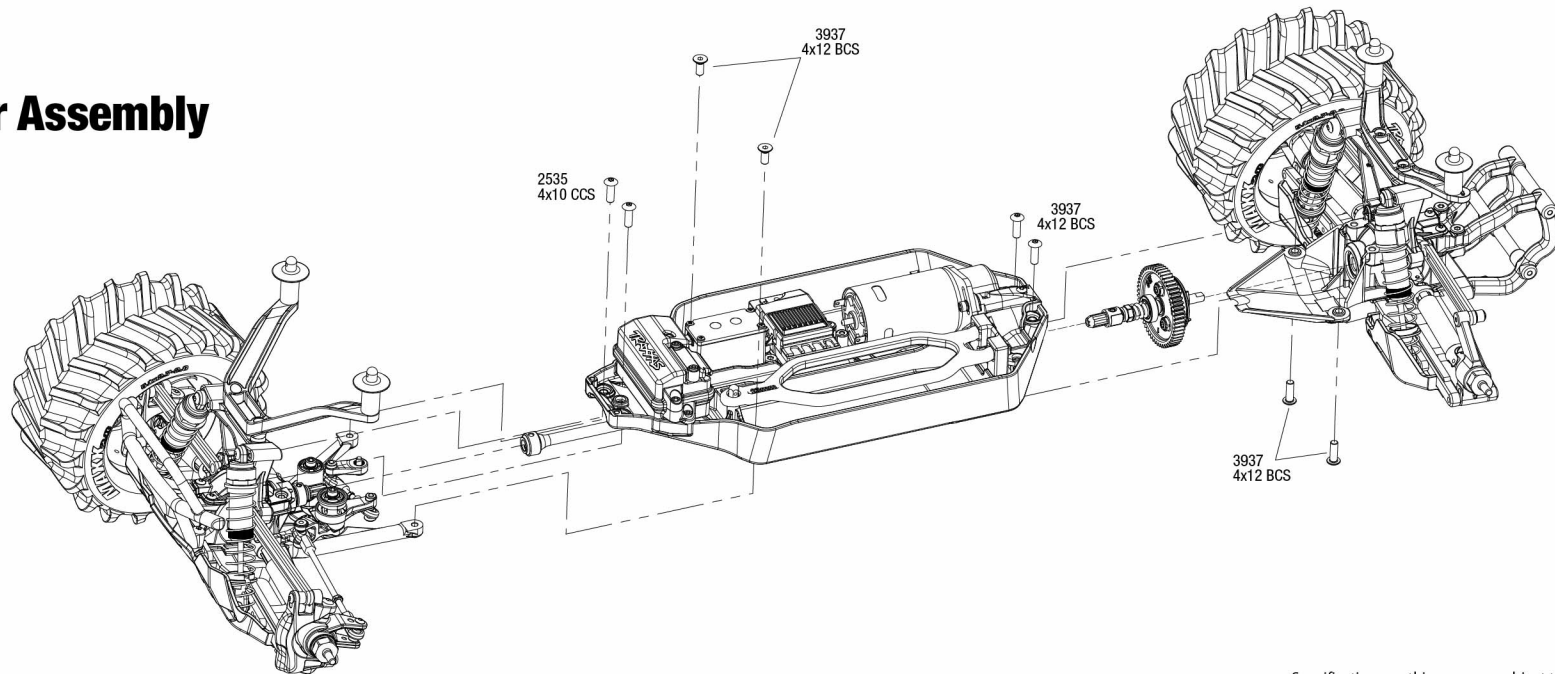

STAMPEDE

Chassis Assembly

4x4

Specifications on this page are subject to change without notice. Every attempt has been made to ensure the accuracy of this drawing, however Traxxas cannot be held responsible for typographical or other errors.

See Parts List for a complete listing of optional accessories.

Driveshaft Assembly

Modular Assembly

STAMPEDE

Rear Assembly 4x4

See Parts List for a complete listing of optional accessories.

REV 190322-R07
 Specifications on this page are subject to change without notice. Every attempt has been made to ensure the accuracy of this drawing, however Traxxas cannot be held responsible for typographical or other errors.

STAMPEDE 4x4

Center Driveline Assembly

See Parts List for a complete listing of optional accessories.

Specifications on this page are subject to change without notice. Every attempt has been made to ensure the accuracy of this drawing, however Traxxas cannot be held responsible for typographical or other errors.