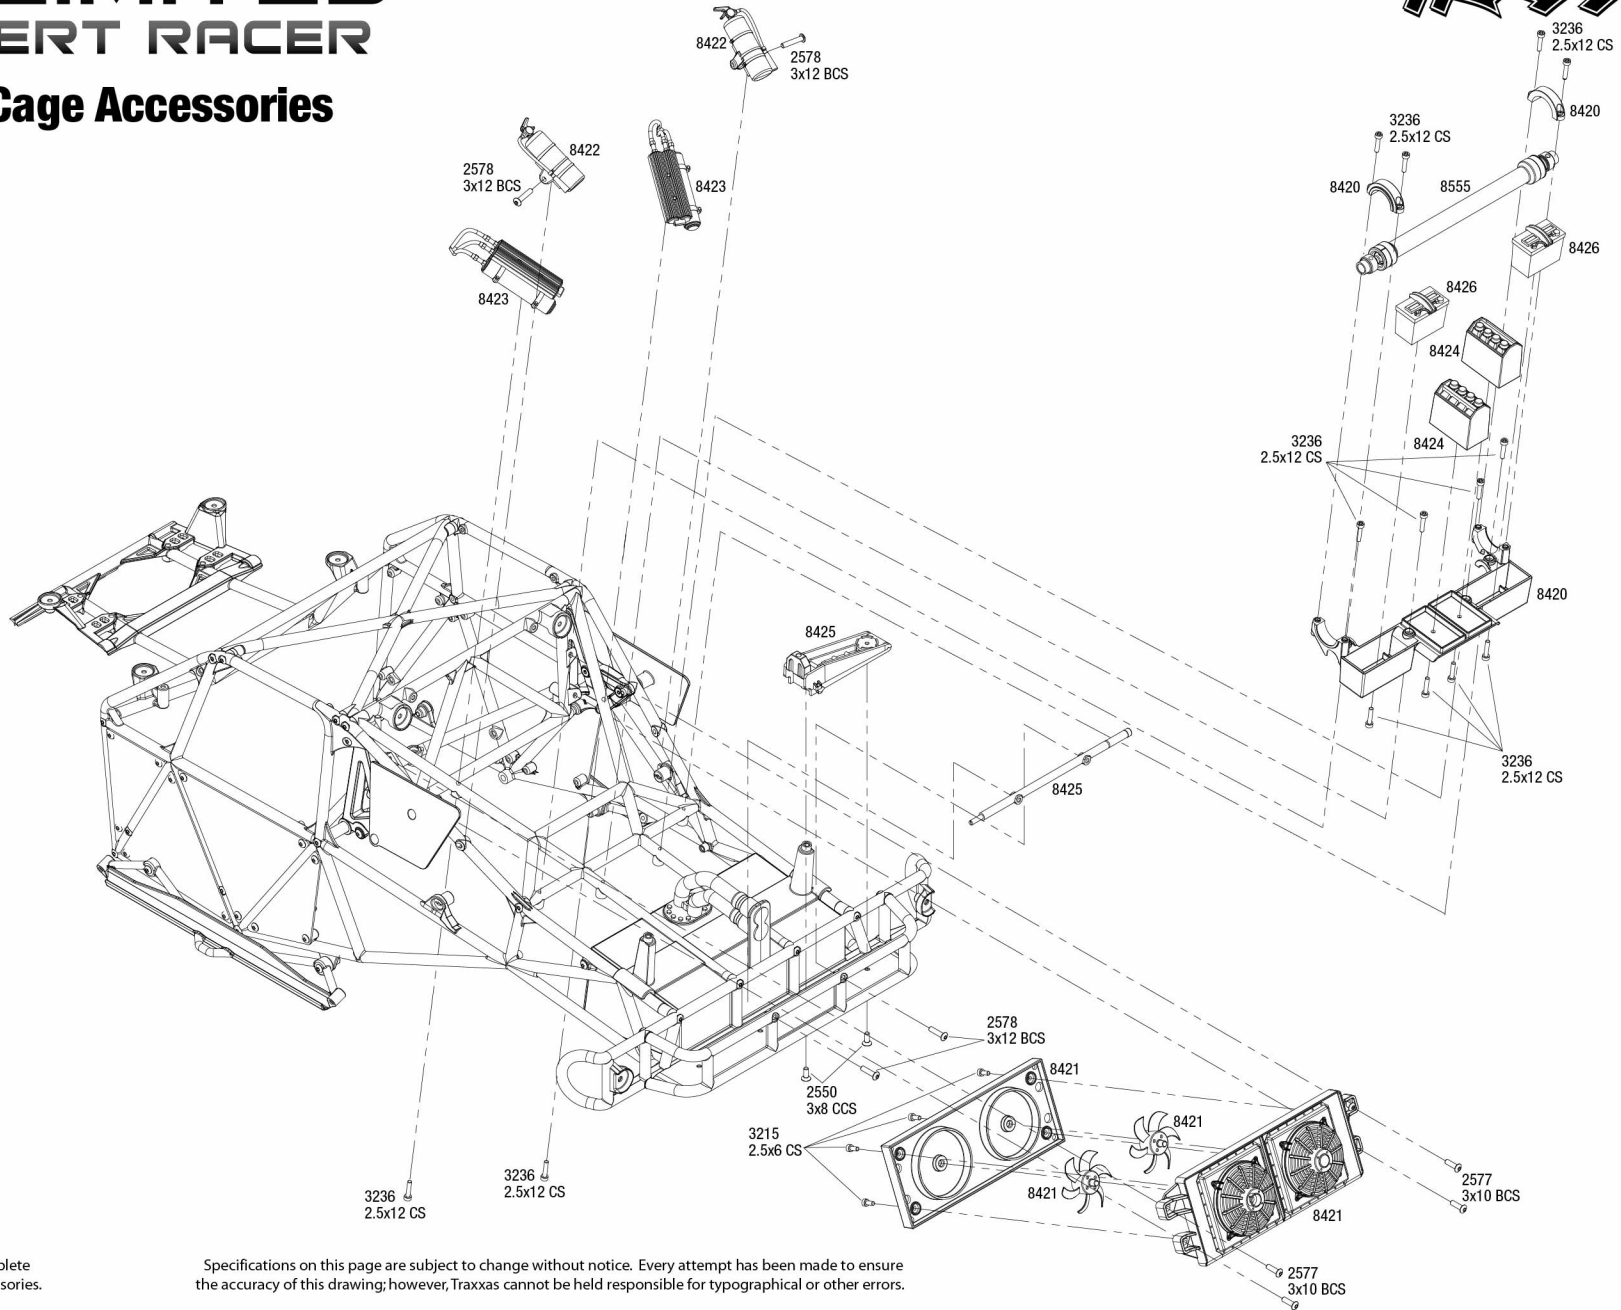

UNLIMITED DESERT RACER

Chassis Assembly

CHASSIS TOP VIEW

CHASSIS BOTTOM VIEW

UNLIMITED DESERT RACER

Roll Cage Accessories

REV 190304-R17
See Parts List for a complete
listing of optional accessories.

Specifications on this page are subject to change without notice. Every attempt has been made to ensure the accuracy of this drawing; however, Traxxas cannot be held responsible for typographical or other errors.