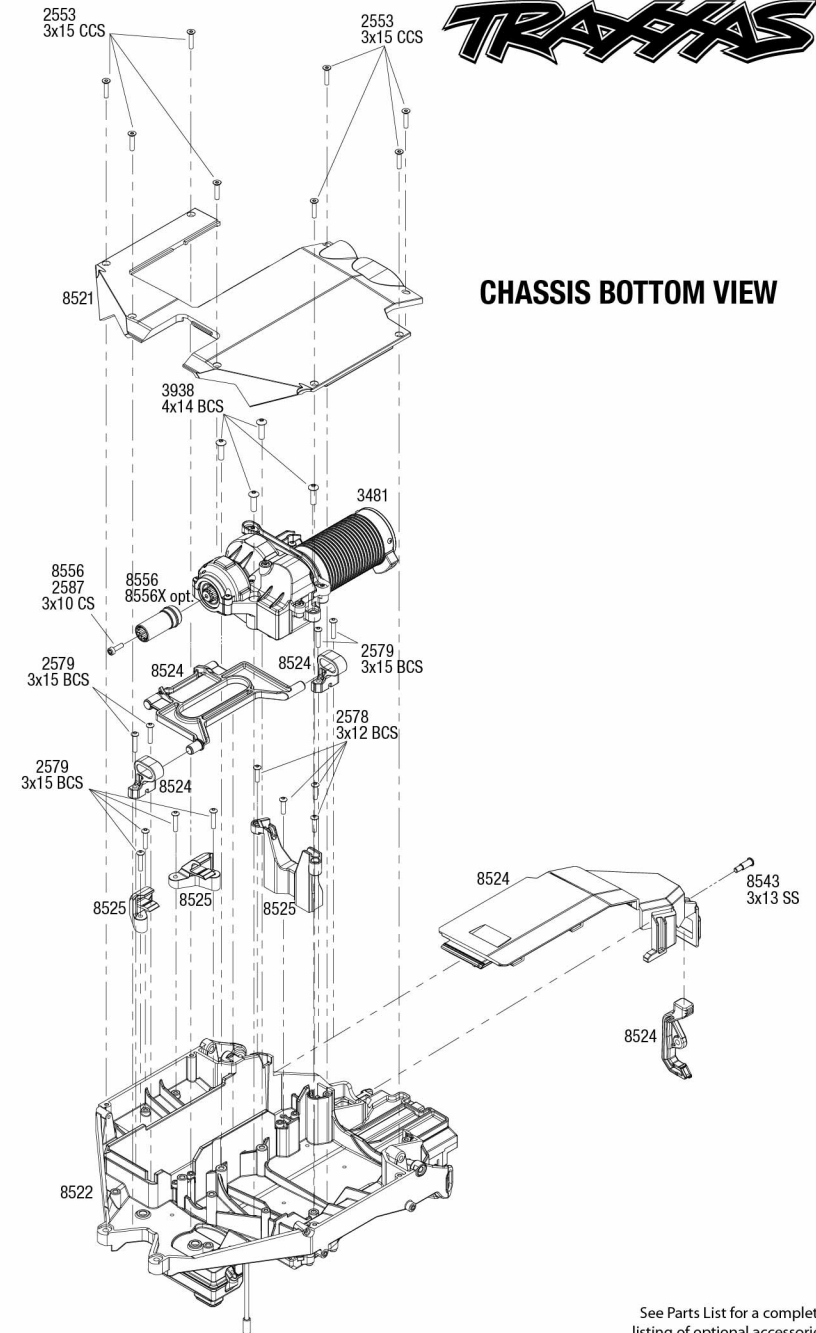

UNLIMITED DESERT RACER

Chassis Assembly

CHASSIS TOP VIEW

CHASSIS BOTTOM VIEW

UNLIMITED DESERT RACER

Roll Cage Accessories

REV 190304-R17
See Parts List for a complete
listing of optional accessories.

Specifications on this page are subject to change without notice. Every attempt has been made to ensure the accuracy of this drawing; however, Traxxas cannot be held responsible for typographical or other errors.