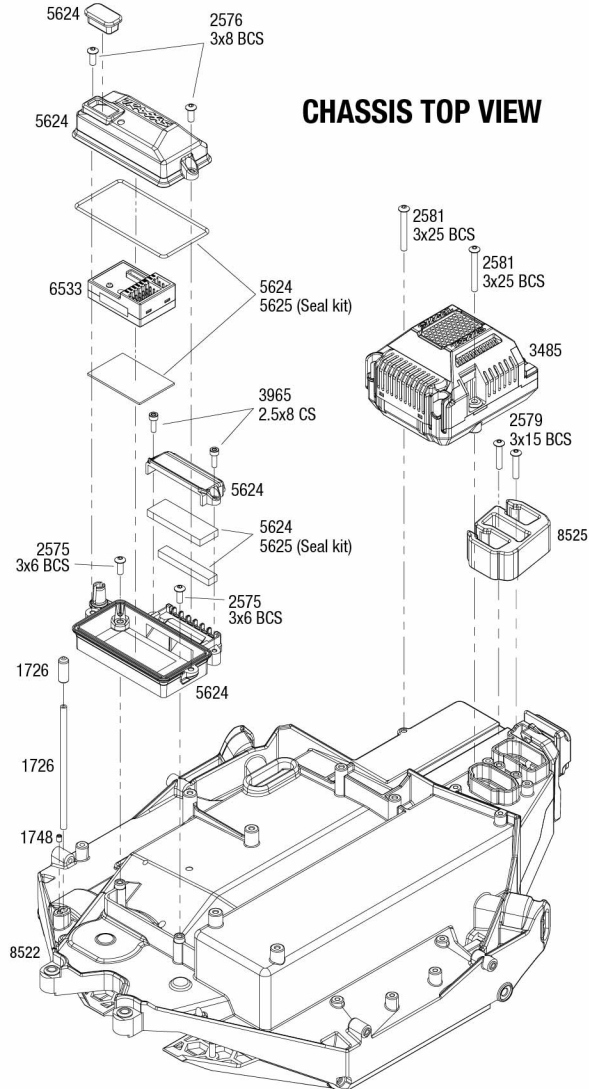

UNLIMITED DESERT RACER

Chassis Assembly

CHASSIS TOP VIEW

CHASSIS BOTTOM VIEW

UNLIMITED DESERT RACER

Roll Cage Accessories

REV 190304-R17
See Parts List for a complete
listing of optional accessories.

Specifications on this page are subject to change without notice. Every attempt has been made to ensure the accuracy of this drawing; however, Traxxas cannot be held responsible for typographical or other errors.