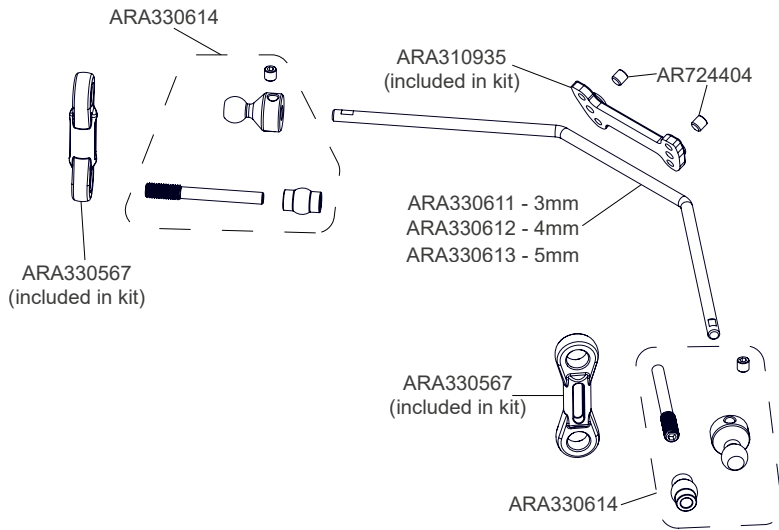

Front Springs
ARA330615
ARA330616
ARA330572 - STD
ARA330617

Rear Springs
ARA330618
ARA330619
ARA330573 - STD
ARA330620

Optional

Sway Bars

Mod1 Safe-D5 Pinions

- ARA310961 14T
- ARA310962 15T
- ARA310963 16T
- ARA310964 17T - STD
- ARA310965 18T
- ARA310966 19T
- ARA310967 20T
- ARA310968 21T
- ARA310969 22T
- ARA310970 23T
- ARA310971 24T
- ARA310972 25T

Stone Guards

Shock Springs

- Rear Springs
- ARA330618
 - ARA330619
 - ARA330573 - STD
 - ARA330620
- Front Springs
- ARA330615
 - ARA330616
 - ARA330572 - STD
 - ARA330617

Servo Mount