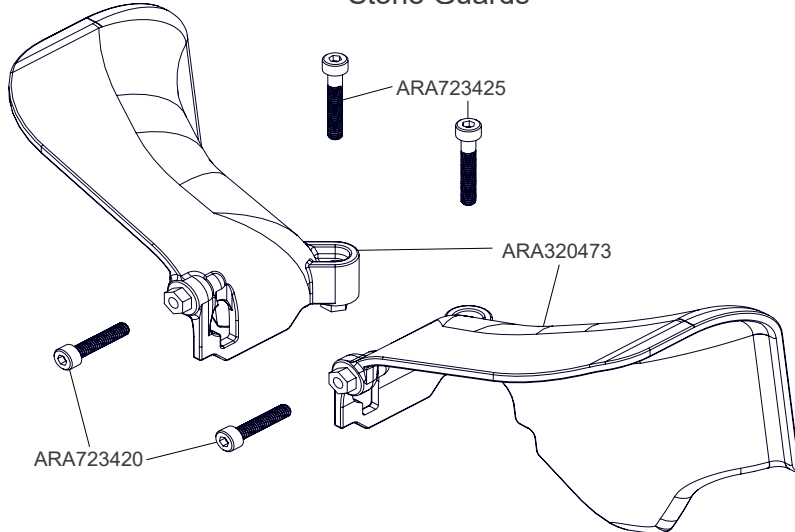

Front Springs
ARA330615
ARA330616
ARA330572 - STD
ARA330617

Rear Springs
ARA330618
ARA330619
ARA330573 - STD
ARA330620

Optional

Sway Bars

Mod1 Safe-D5 Pinions

- ARA310961 14T
- ARA310962 15T
- ARA310963 16T
- ARA310964 17T - STD
- ARA310965 18T
- ARA310966 19T
- ARA310967 20T
- ARA310968 21T
- ARA310969 22T
- ARA310970 23T
- ARA310971 24T
- ARA310972 25T

Stone Guards

Shock Springs

- Rear Springs
- ARA330618
 - ARA330619
 - ARA330573 - STD
 - ARA330620
- Front Springs
- ARA330615
 - ARA330616
 - ARA330572 - STD
 - ARA330617

Servo Mount