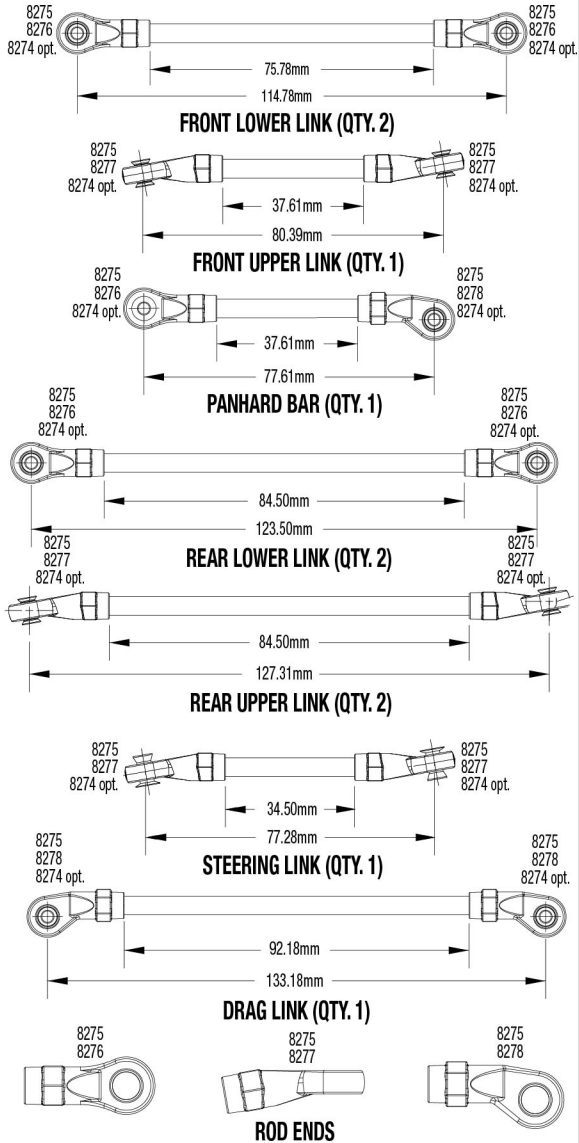

## Link Dimensions

For standard hollow ball replacement, use part #5349.

## Modular Assembly

See Parts List for a complete listing of optional accessories.

REV 200206-R06  
 Specifications on this page are subject to change without notice. Every attempt has been made to ensure the accuracy of this drawing; however, Traxxas cannot be held responsible for typographical or other errors.