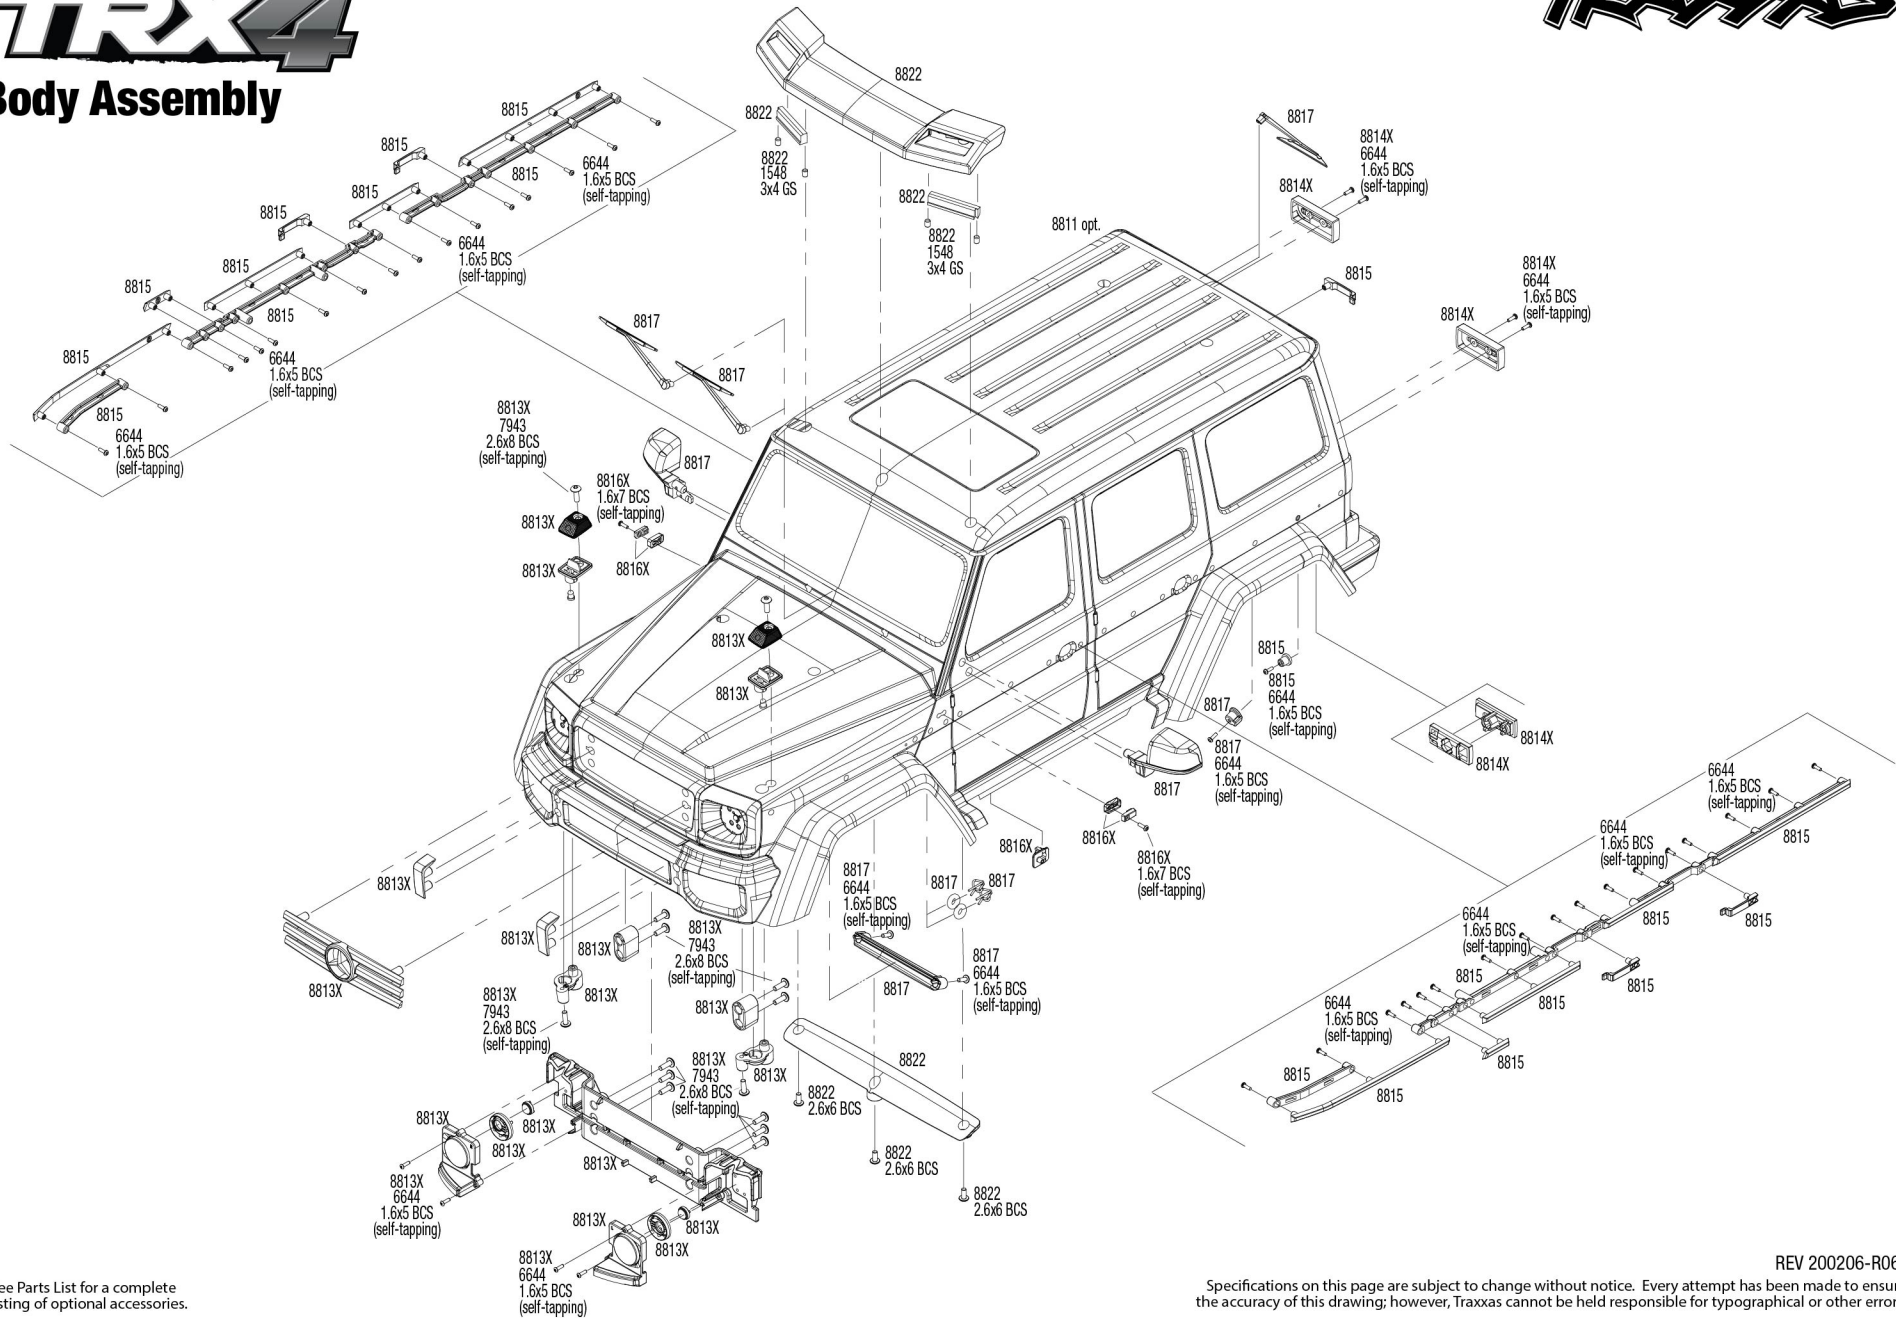

# Body Assembly

See Parts List for a complete listing of optional accessories.

REV 200206-R06  
Specifications on this page are subject to change without notice. Every attempt has been made to ensure the accuracy of this drawing; however, Traxxas cannot be held responsible for typographical or other errors.

# TRX4

## Link Dimensions

For standard hollow ball replacement, use part #5349.