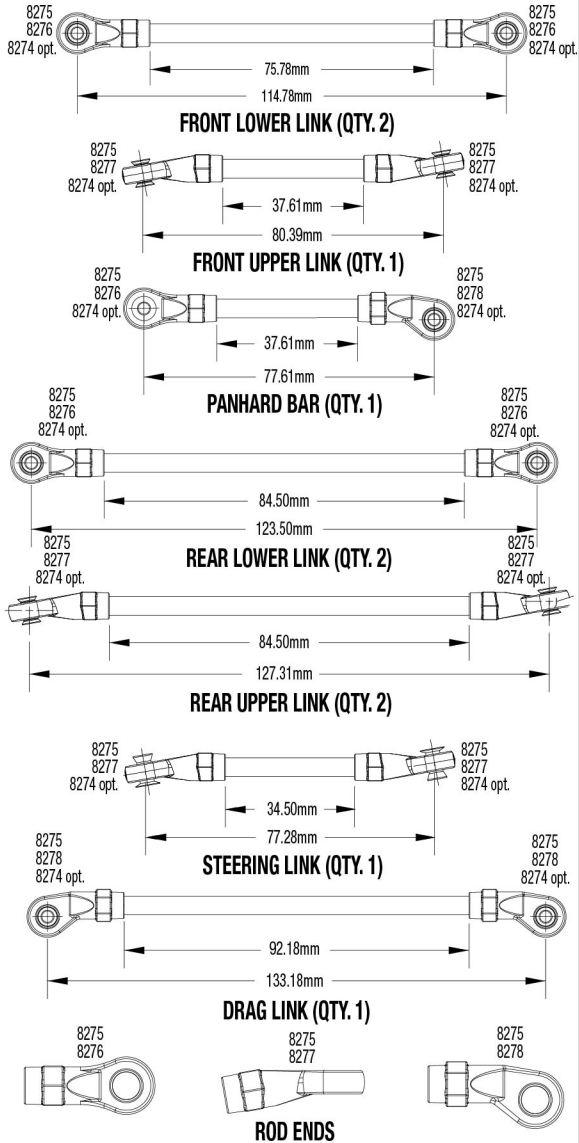

## Front Assembly

See Parts List for a complete listing of optional accessories.

Specifications on this page are subject to change without notice. Every attempt has been made to ensure the accuracy of this drawing; however, Traxxas cannot be held responsible for typographical or other errors.

## Link Dimensions

For standard hollow ball replacement, use part #5349.