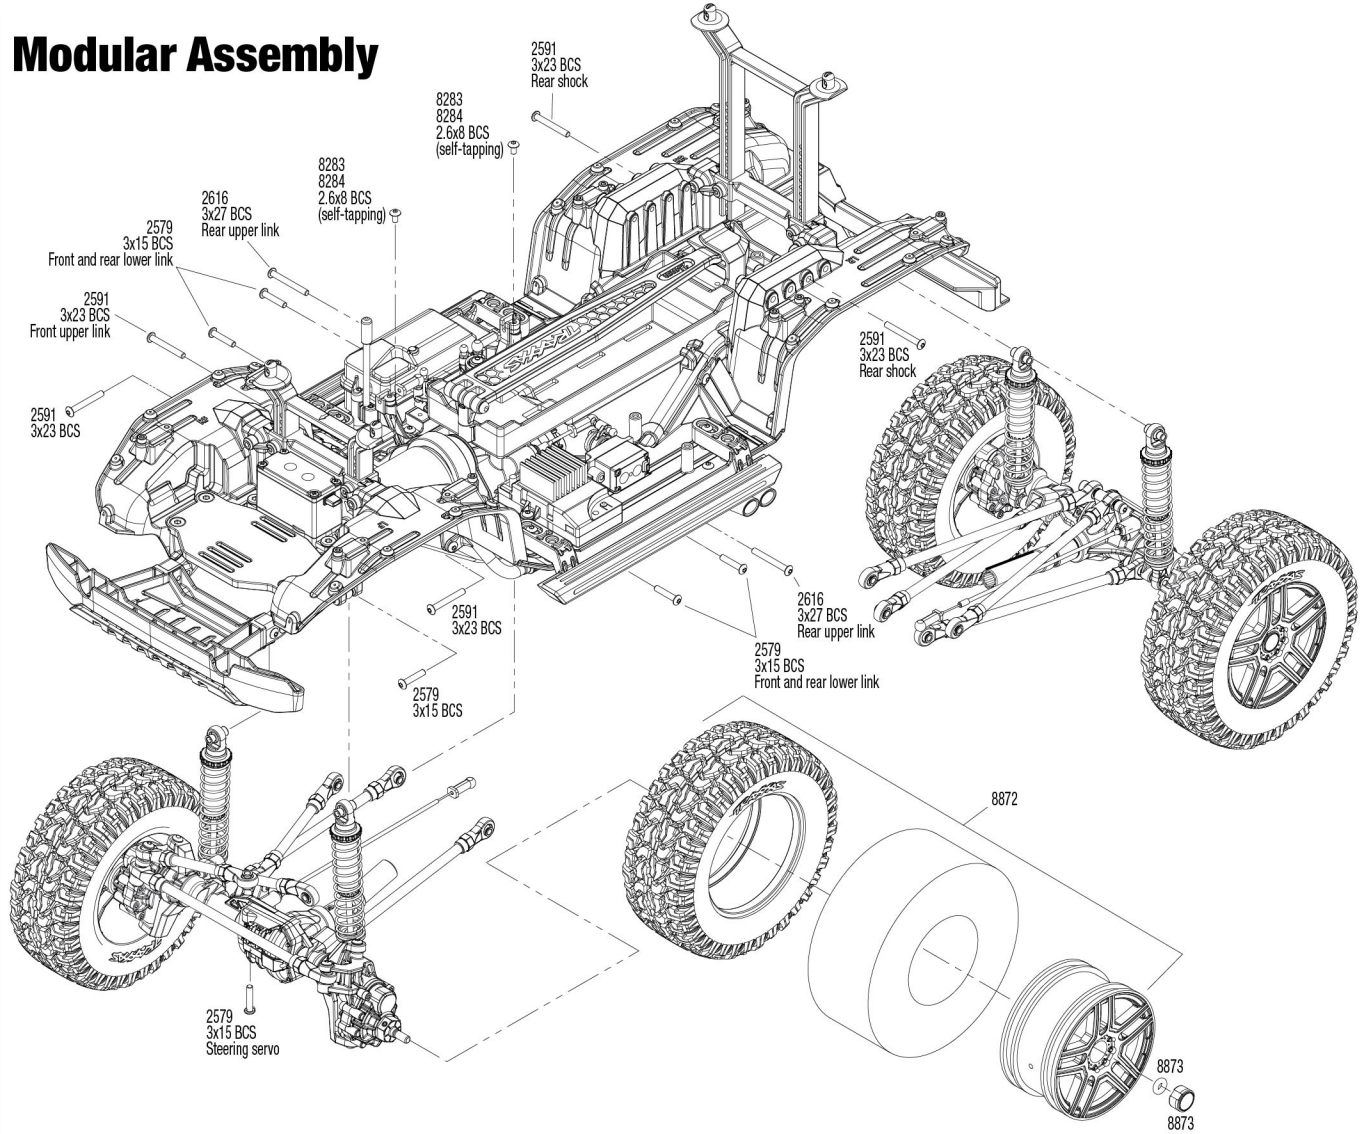

Modular Assembly

See Parts List for a complete listing of optional accessories.

REV 200206-R06
Specifications on this page are subject to change without notice. Every attempt has been made to ensure the accuracy of this drawing; however, Traxxas cannot be held responsible for typographical or other errors.