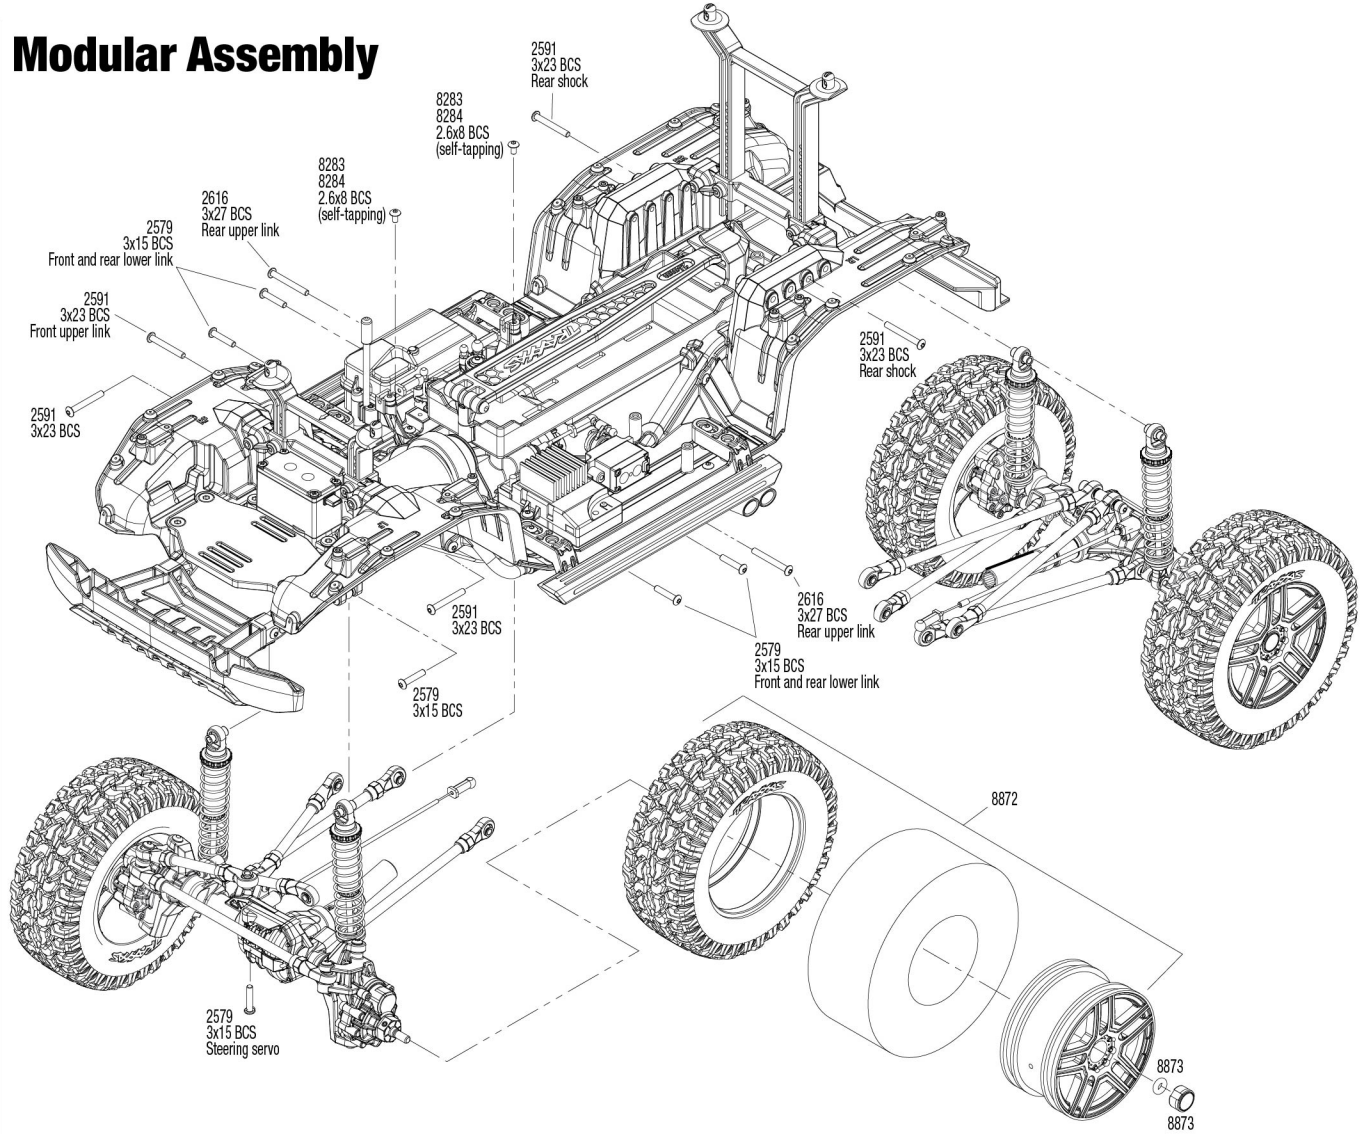

Modular Assembly

See Parts List for a complete listing of optional accessories.

Specifications on this page are subject to change without notice. Every attempt has been made to ensure the accuracy of this drawing; however, Traxxas cannot be held responsible for typographical or other errors.