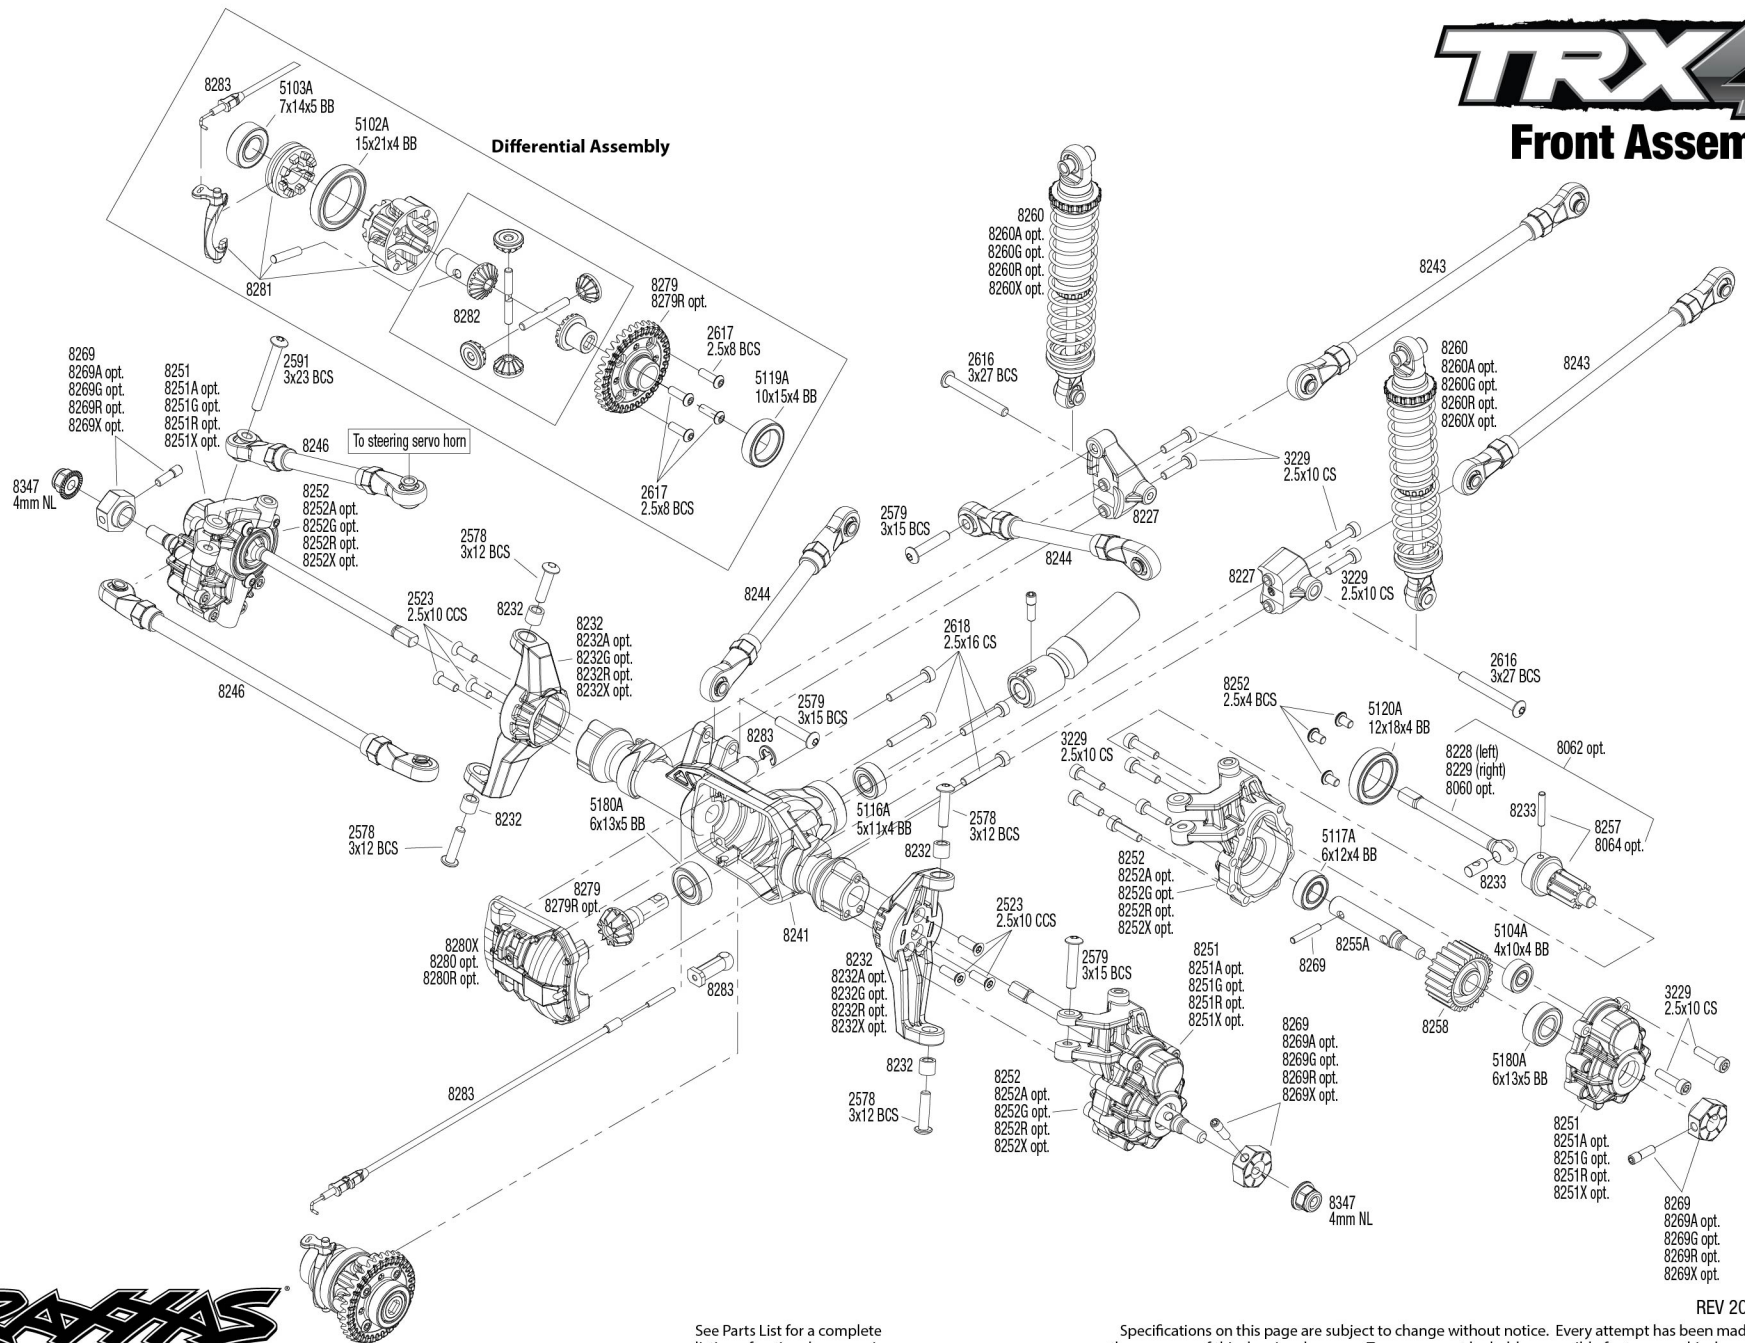

TRX4

Front Assembly

See Parts List for a complete listing of optional accessories.

Specifications on this page are subject to change without notice. Every attempt has been made to ensure the accuracy of this drawing; however, Traxxas cannot be held responsible for typographical or other errors.

REV 200206-R06