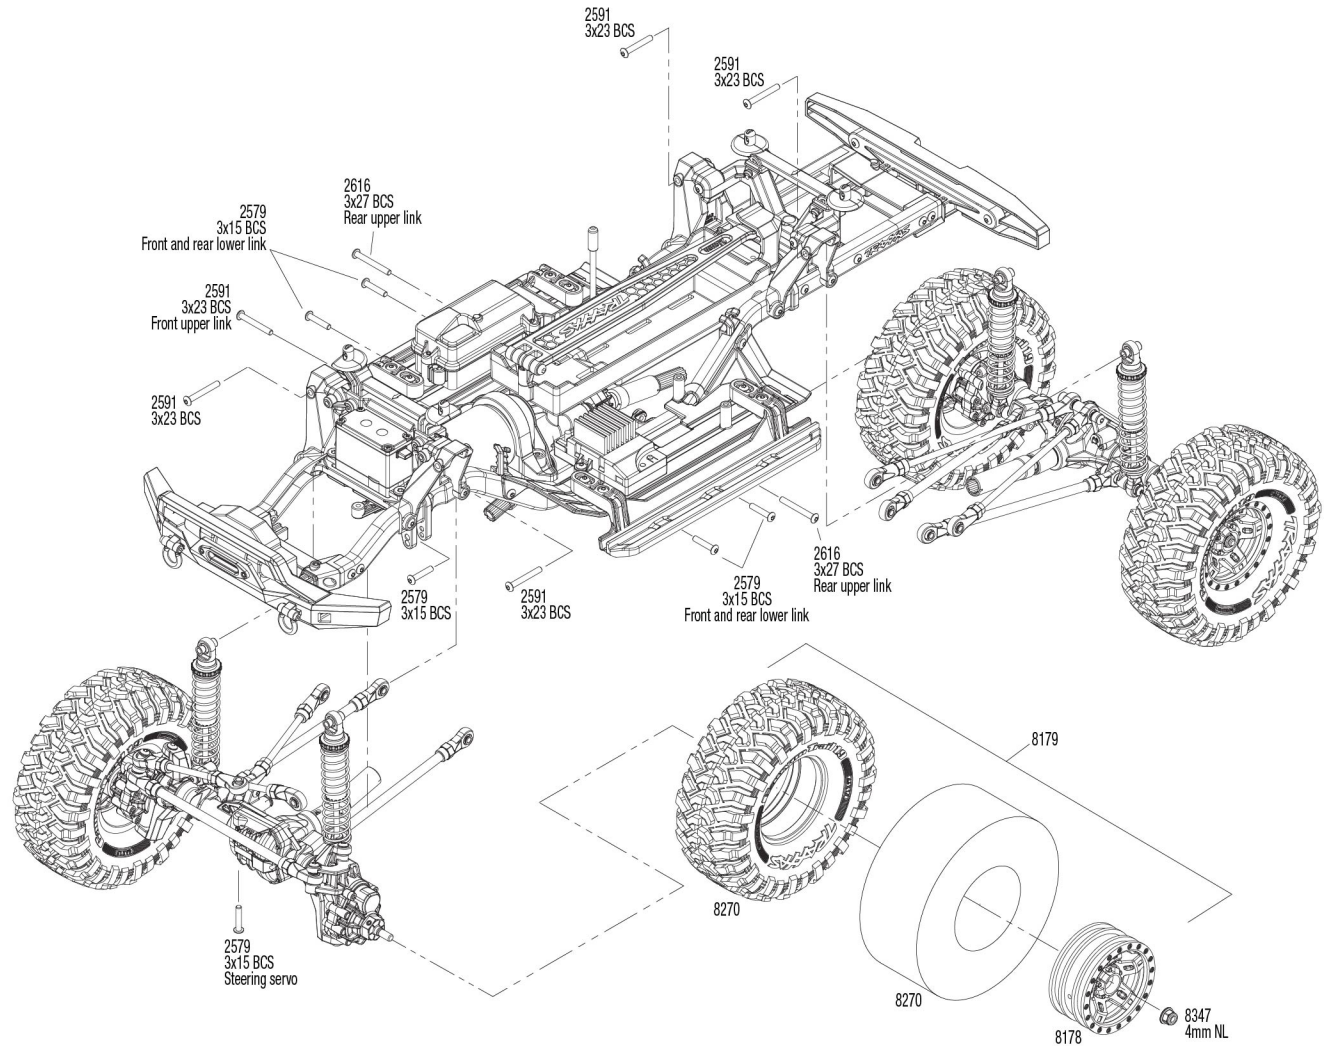

TRX4[®]

Front Assembly

See Parts List for a complete listing of optional accessories.

Specifications on this page are subject to change without notice. Every attempt has been made to ensure the accuracy of this drawing; however, Traxxas cannot be held responsible for typographical or other errors.

Link Dimensions

For standard hollow ball replacement, use part #5349.

Modular Assembly

See Parts List for a complete listing of optional accessories.

REV 200206-R12
Specifications on this page are subject to change without notice. Every attempt has been made to ensure the accuracy of this drawing; however, Traxxas cannot be held responsible for typographical or other errors.

Optional Two-Speed Transmission Conversion Kit available as part #8196

Transmission Assembly

See Parts List for a complete listing of optional accessories.

Specifications on this page are subject to change without notice. Every attempt has been made to ensure the accuracy of this drawing; however, Traxxas cannot be held responsible for typographical or other errors.