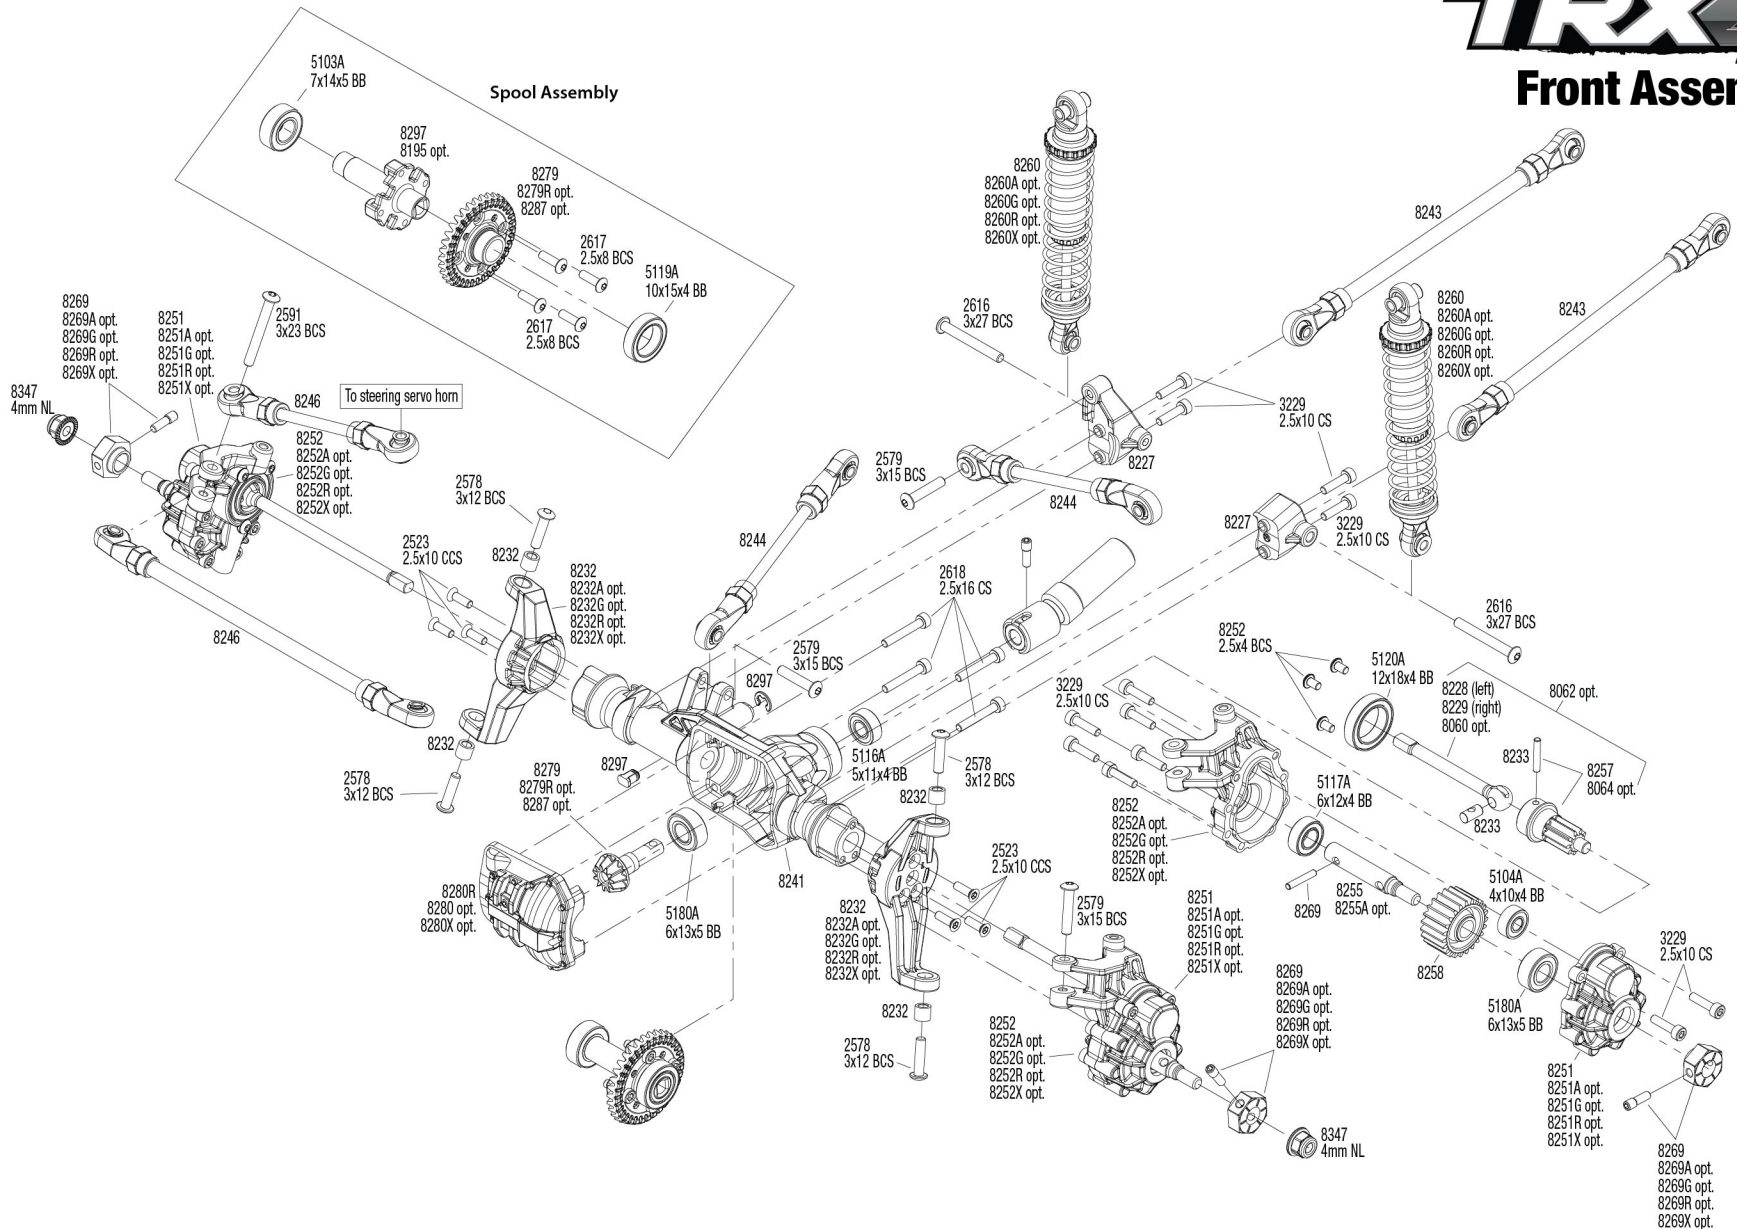

See Parts List for a complete listing of optional accessories.

Specifications on this page are subject to change without notice. Every attempt has been made to ensure the accuracy of this drawing; however, Traxxas cannot be held responsible for typographical or other errors.

TRX4[®]

Front Assembly

See Parts List for a complete listing of optional accessories.

Specifications on this page are subject to change without notice. Every attempt has been made to ensure the accuracy of this drawing; however, Traxxas cannot be held responsible for typographical or other errors.

Link Dimensions

For standard hollow ball replacement, use part #5349.

Modular Assembly

See Parts List for a complete listing of optional accessories.

REV 200206-R12
Specifications on this page are subject to change without notice. Every attempt has been made to ensure the accuracy of this drawing; however, Traxxas cannot be held responsible for typographical or other errors.

Optional Two-Speed Transmission Conversion Kit available as part #8196

Transmission Assembly

See Parts List for a complete listing of optional accessories.

Specifications on this page are subject to change without notice. Every attempt has been made to ensure the accuracy of this drawing; however, Traxxas cannot be held responsible for typographical or other errors.