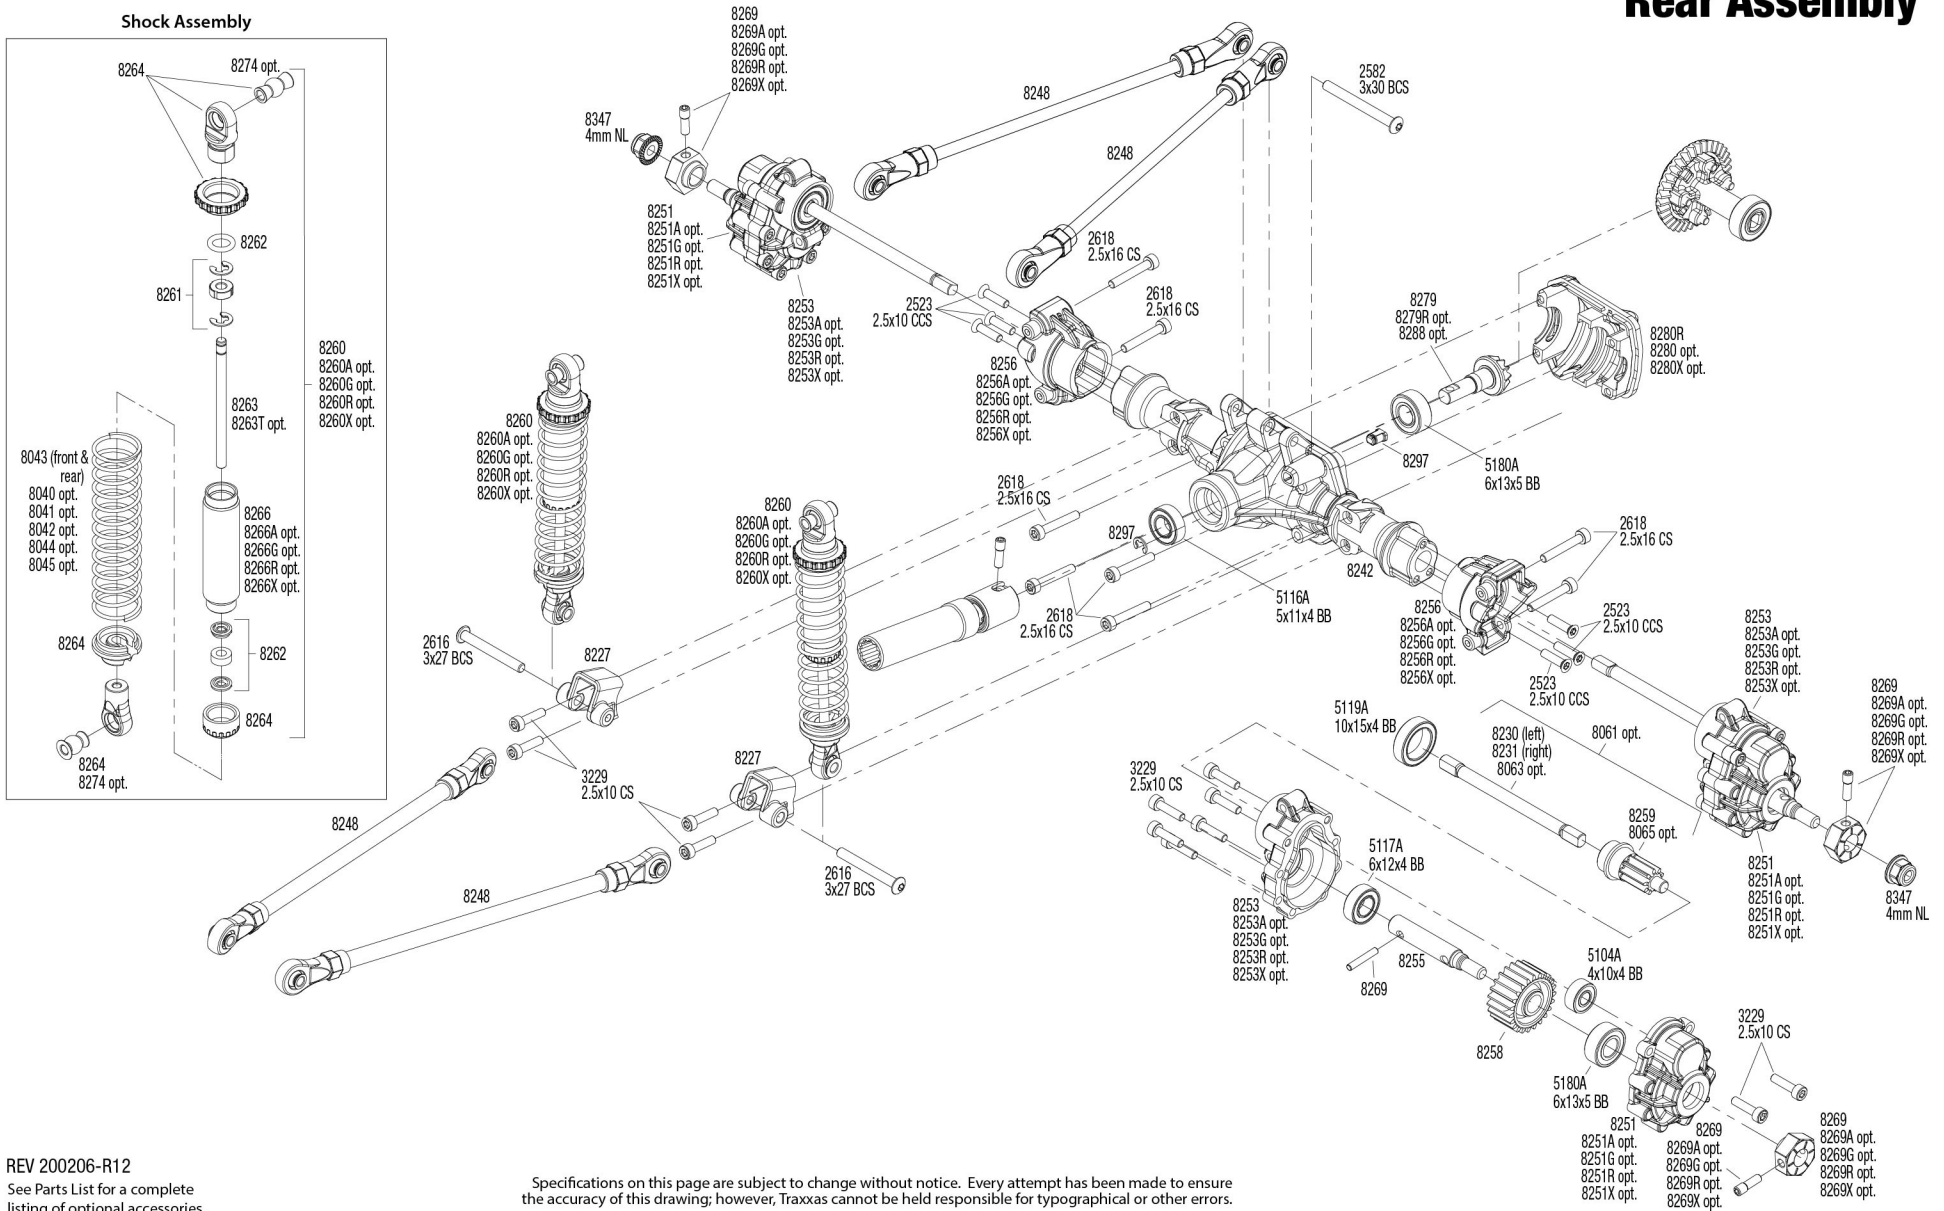

TRX4[®]

Front Assembly

See Parts List for a complete listing of optional accessories.

Specifications on this page are subject to change without notice. Every attempt has been made to ensure the accuracy of this drawing; however, Traxxas cannot be held responsible for typographical or other errors.

Link Dimensions

For standard hollow ball replacement, use part #5349.

Modular Assembly

See Parts List for a complete listing of optional accessories.

REV 200206-R12
Specifications on this page are subject to change without notice. Every attempt has been made to ensure the accuracy of this drawing; however, Traxxas cannot be held responsible for typographical or other errors.

Optional Two-Speed Transmission Conversion Kit available as part #8196

Transmission Assembly

See Parts List for a complete listing of optional accessories.

Specifications on this page are subject to change without notice. Every attempt has been made to ensure the accuracy of this drawing; however, Traxxas cannot be held responsible for typographical or other errors.