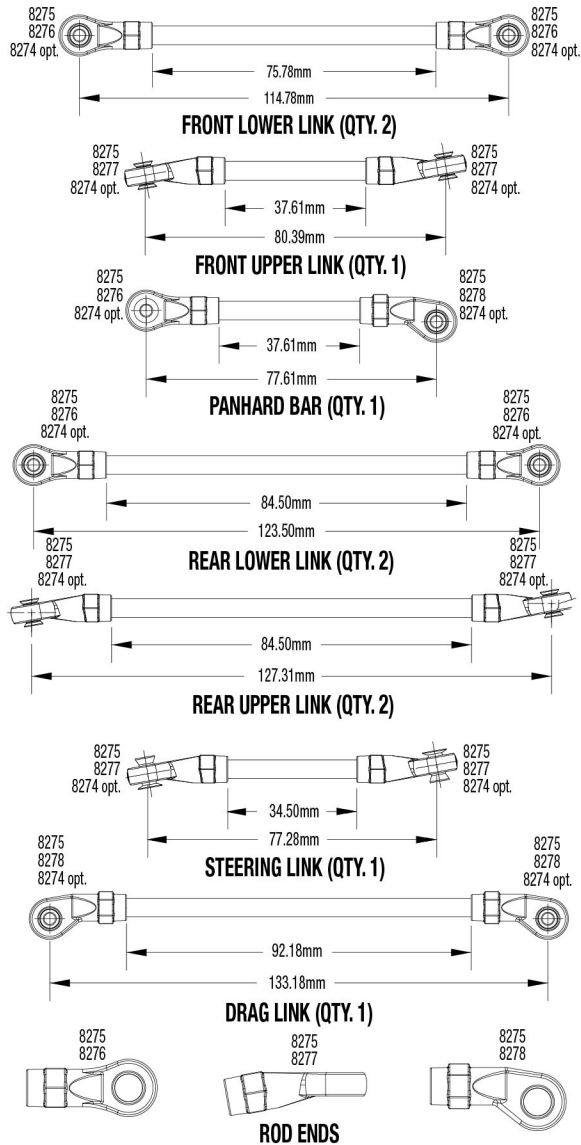

TRX4[®]

Front Assembly

See Parts List for a complete listing of optional accessories.

Specifications on this page are subject to change without notice. Every attempt has been made to ensure the accuracy of this drawing; however, Traxxas cannot be held responsible for typographical or other errors.

Link Dimensions

For standard hollow ball replacement, use part #5349.

Modular Assembly

See Parts List for a complete listing of optional accessories.

REV 200206-R12
Specifications on this page are subject to change without notice. Every attempt has been made to ensure the accuracy of this drawing; however, Traxxas cannot be held responsible for typographical or other errors.

Optional Two-Speed Transmission Conversion Kit available as part #8196

Transmission Assembly

See Parts List for a complete listing of optional accessories.

Specifications on this page are subject to change without notice. Every attempt has been made to ensure the accuracy of this drawing; however, Traxxas cannot be held responsible for typographical or other errors.