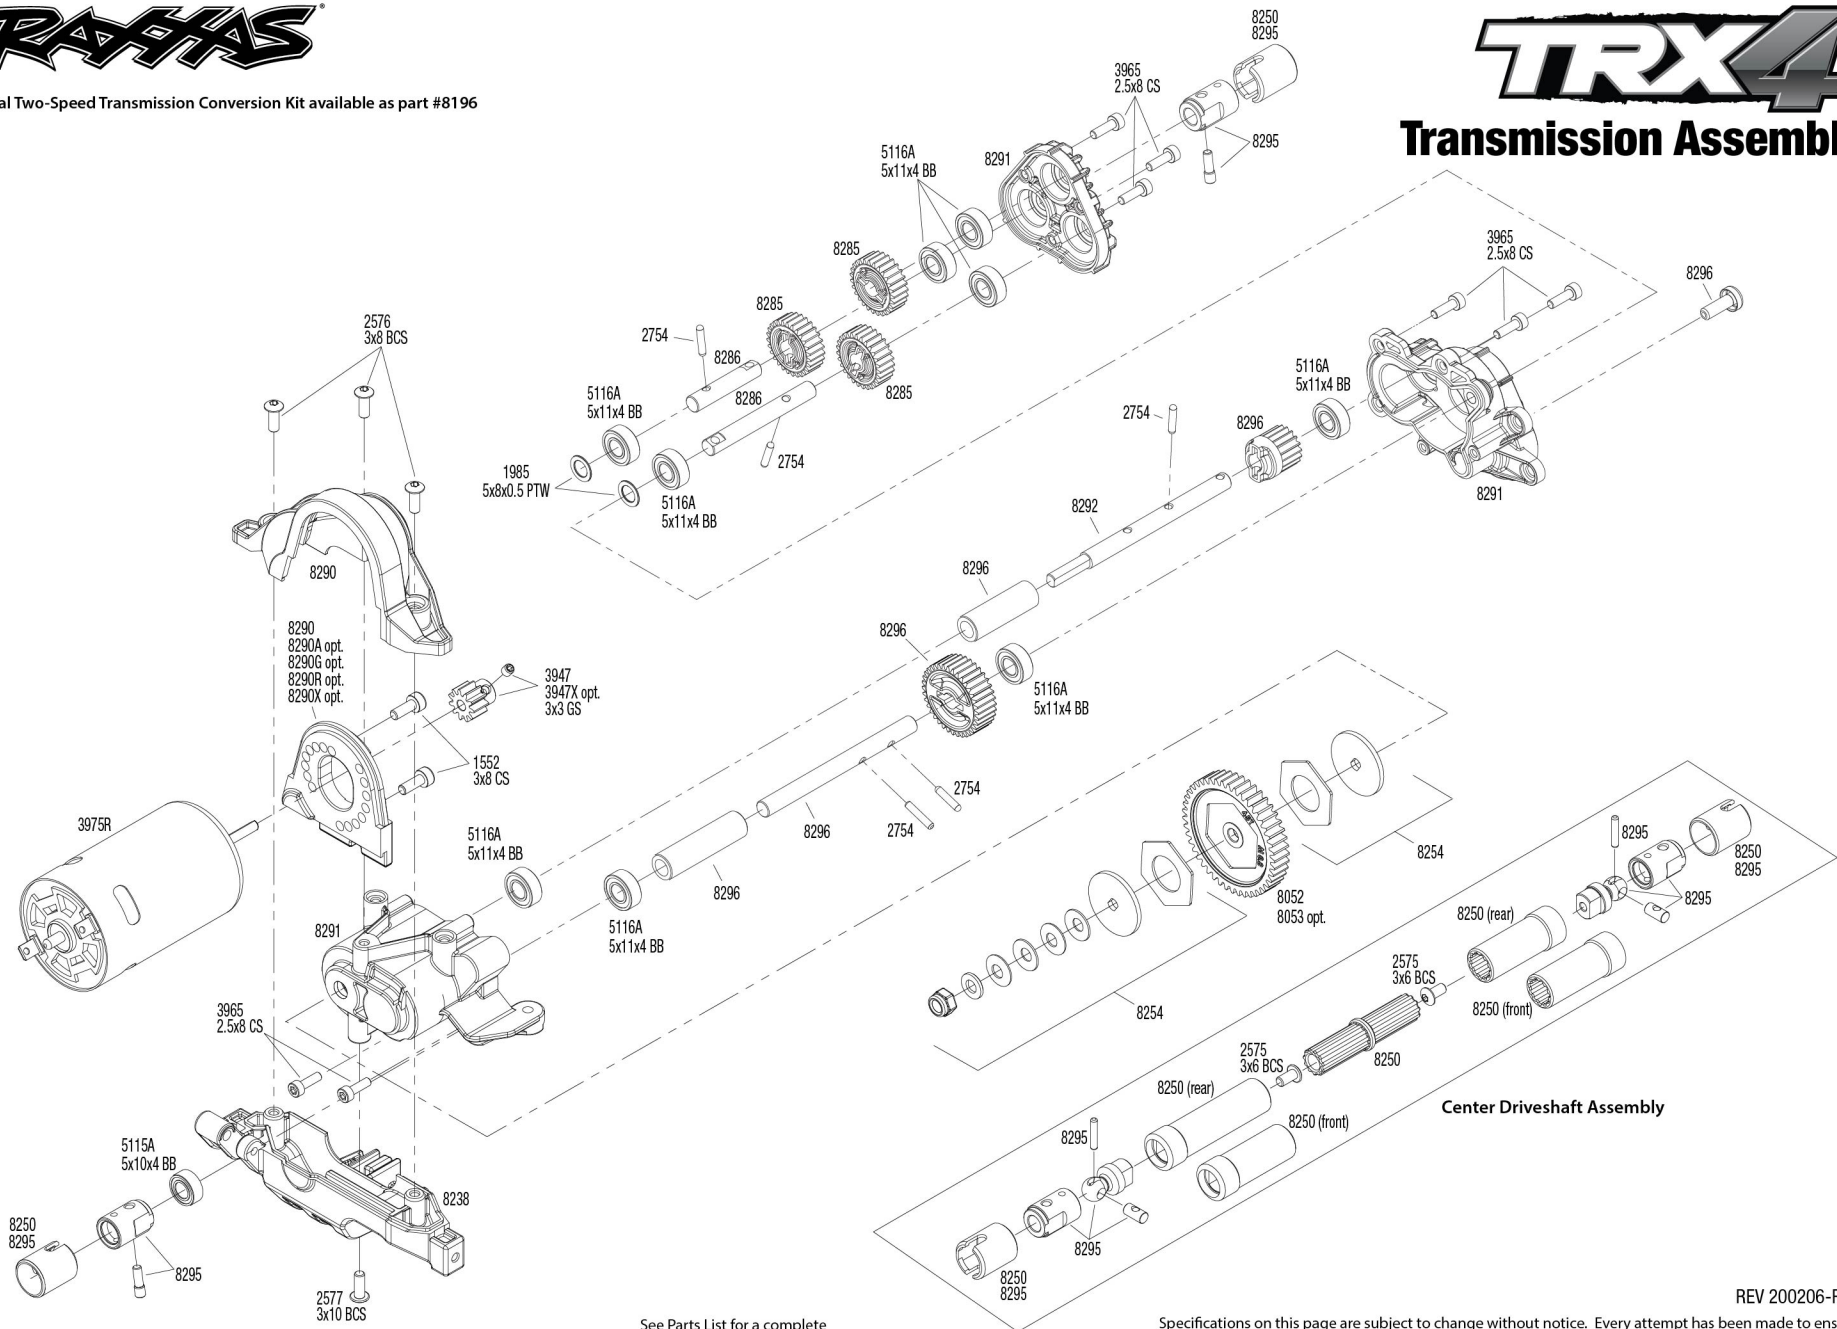

Optional Two-Speed Transmission Conversion Kit available as part #8196

Transmission Assembly

See Parts List for a complete listing of optional accessories.

Specifications on this page are subject to change without notice. Every attempt has been made to ensure the accuracy of this drawing; however, Traxxas cannot be held responsible for typographical or other errors.