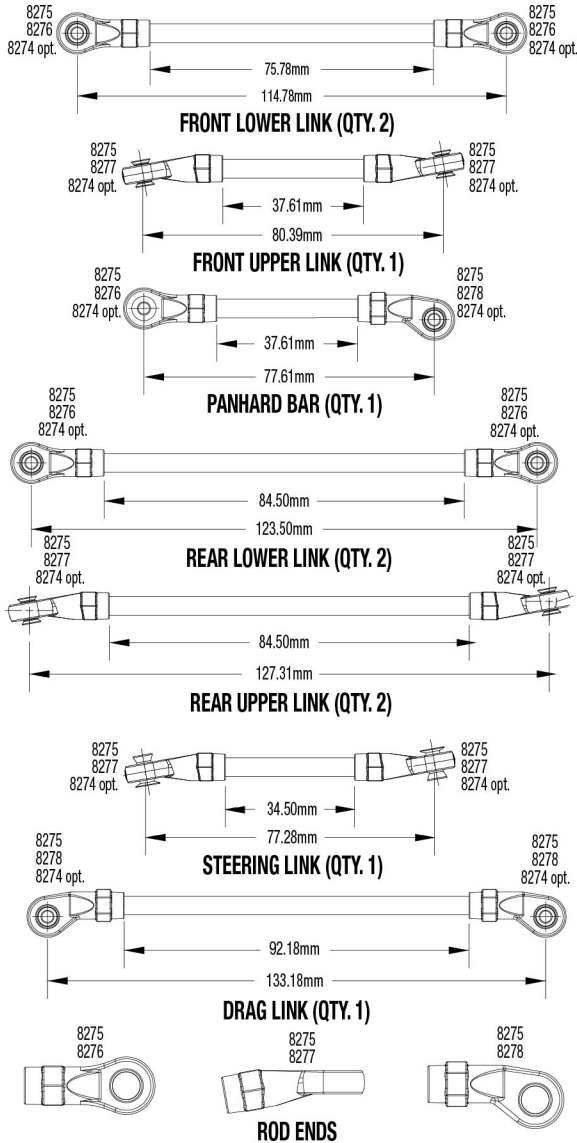

TRX4

Front Assembly

See Parts List for a complete listing of optional accessories.

Specifications on this page are subject to change without notice. Every attempt has been made to ensure the accuracy of this drawing; however, Traxxas cannot be held responsible for typographical or other errors.

Link Dimensions

For standard hollow ball replacement, use part #5349.

Modular Assembly

See Parts List for a complete listing of optional accessories.

Specifications on this page are subject to change without notice. Every attempt has been made to ensure the accuracy of this drawing; however, Traxxas cannot be held responsible for typographical or other errors.