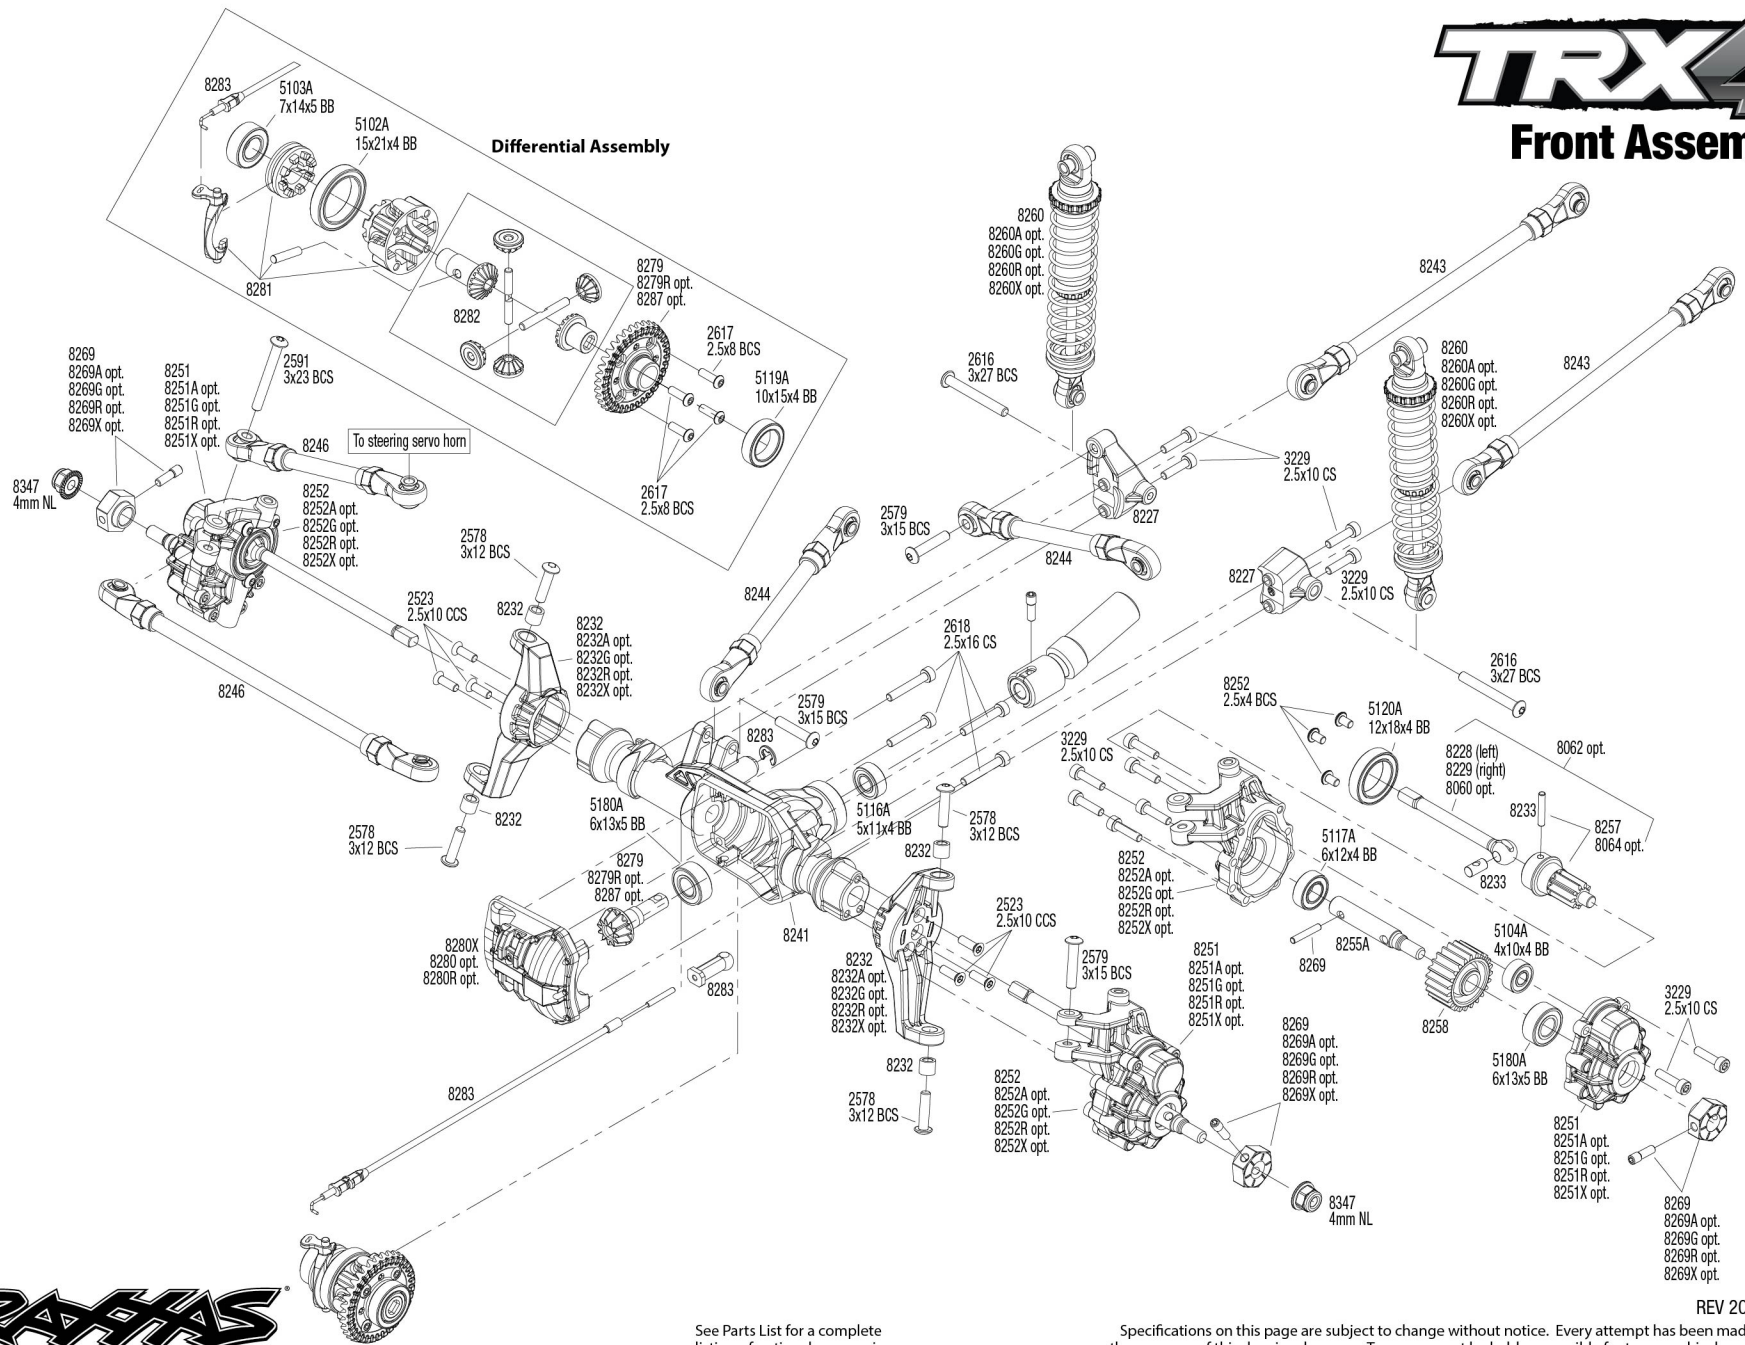

TRX4

Front Assembly

See Parts List for a complete listing of optional accessories.

Specifications on this page are subject to change without notice. Every attempt has been made to ensure the accuracy of this drawing; however, Traxxas cannot be held responsible for typographical or other errors.

Link Dimensions

For standard hollow ball replacement, use part #5349.

Modular Assembly

See Parts List for a complete listing of optional accessories.

Specifications on this page are subject to change without notice. Every attempt has been made to ensure the accuracy of this drawing; however, Traxxas cannot be held responsible for typographical or other errors.