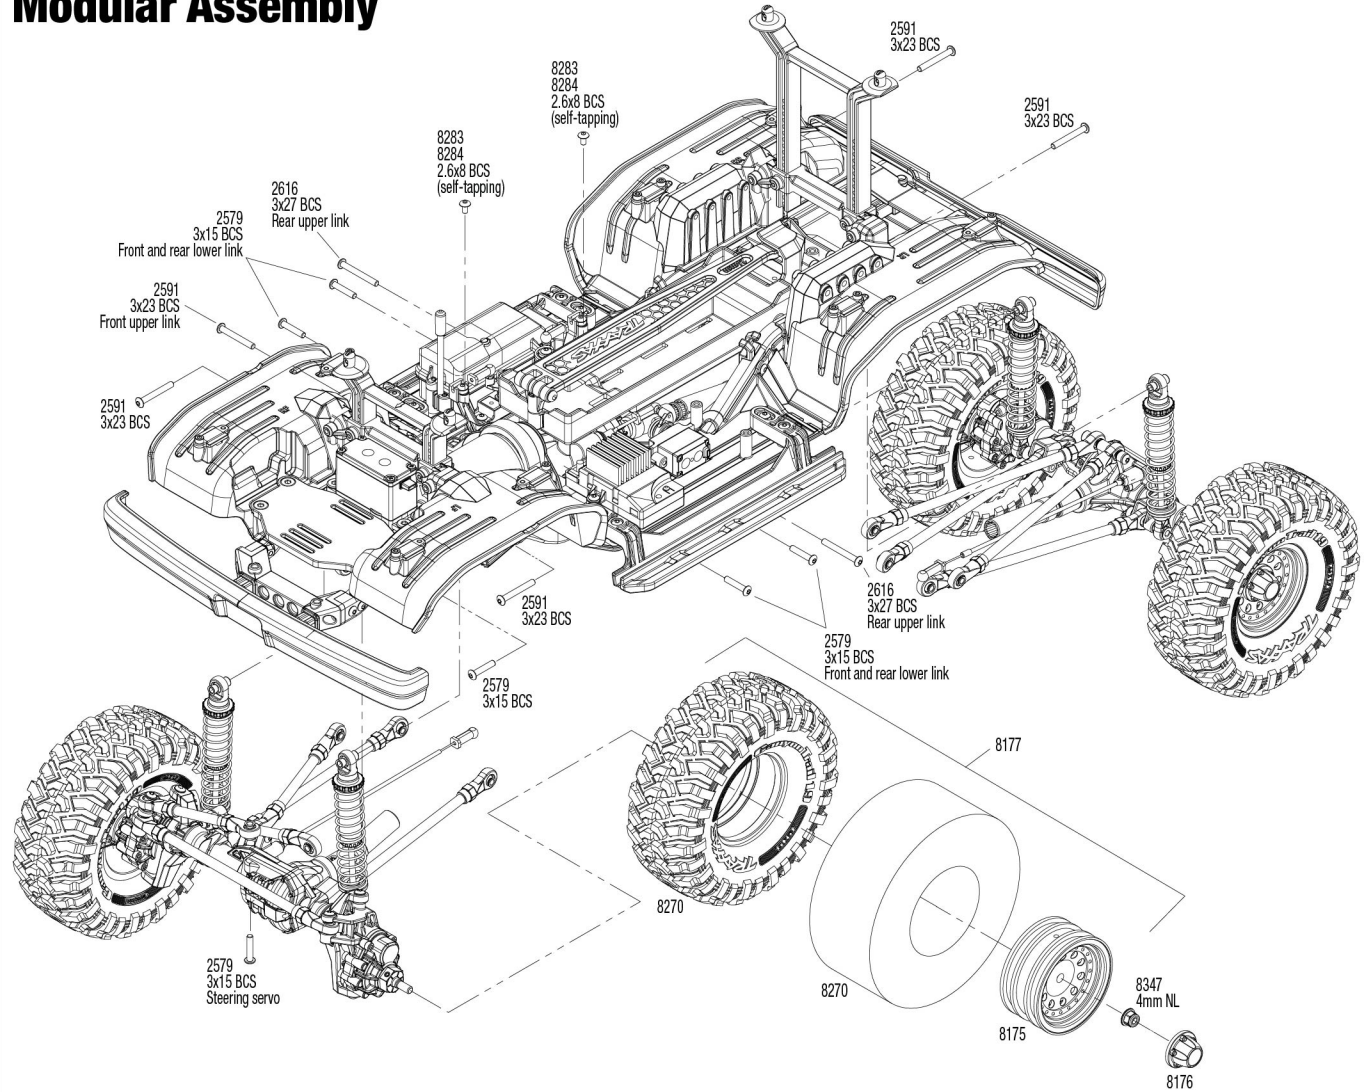

TRX4

Front Assembly

See Parts List for a complete listing of optional accessories.

Specifications on this page are subject to change without notice. Every attempt has been made to ensure the accuracy of this drawing; however, Traxxas cannot be held responsible for typographical or other errors.

Link Dimensions

For standard hollow ball replacement, use part #5349.

Modular Assembly

See Parts List for a complete listing of optional accessories.

Specifications on this page are subject to change without notice. Every attempt has been made to ensure the accuracy of this drawing; however, Traxxas cannot be held responsible for typographical or other errors.