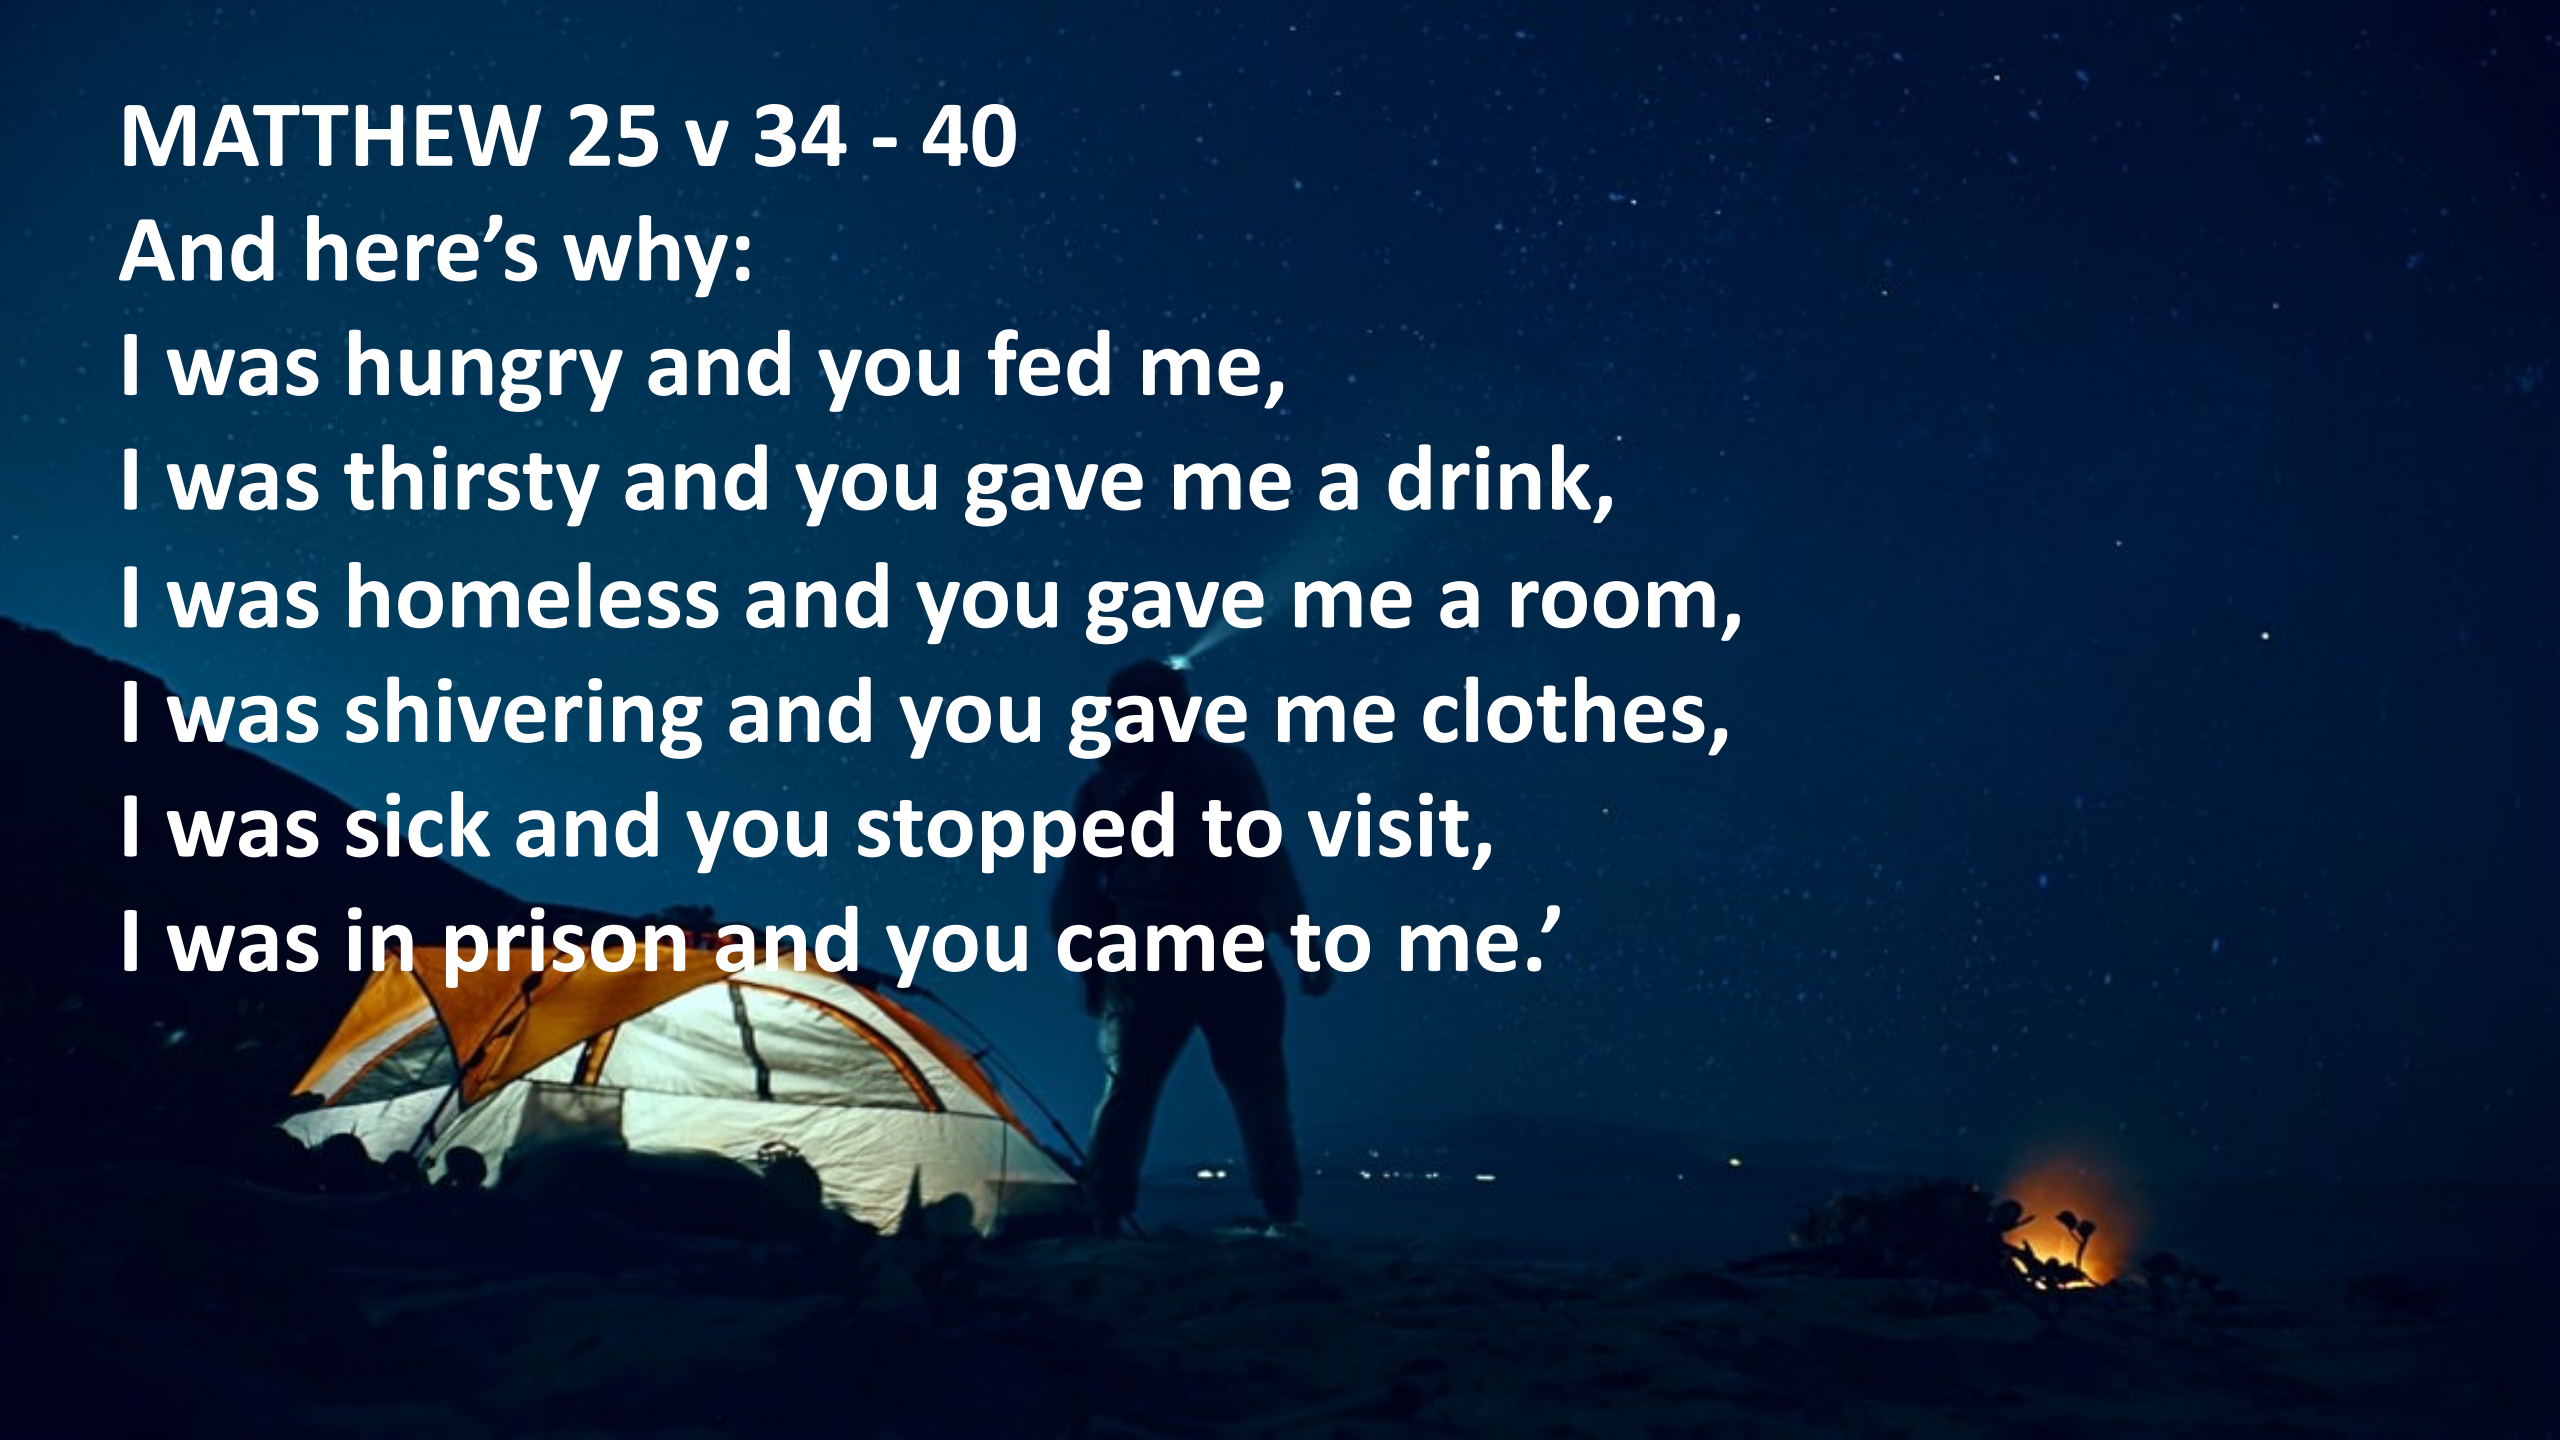

PURPOSE SUNDAY

A person is silhouetted against a dark, starry night sky, holding a flashlight that illuminates the scene. In the foreground, a tent is visible, and a small fire or light source is seen in the bottom right corner. The entire scene is framed by a white border.

I was in prison and you came to me.'

MATTHEW 25 v 34 - 40

37-40 “Then those ‘sheep’ are going to say, ‘Master, what are you talking about? When did we ever see you hungry and feed you, thirsty and give you a drink? And when did we ever see you sick or in prison and come to you?’ Then the King will say, ‘I’m telling the solemn truth: Whenever you did one of these things to someone overlooked or ignored, that was me—you did it to me.’

A person stands in a snowy landscape at night, looking towards a tent and a campfire. The scene is illuminated by the warm glow of the campfire and the tent's interior lights, contrasting with the dark, starry night sky. The person is silhouetted against the light, and the tent is partially lit from within, showing its structure and the snow on its roof.

A person stands in silhouette against a dark, starry night sky. To their left is a tent illuminated from within, and to their right is a small campfire. The overall scene is dark and atmospheric, suggesting a remote or wilderness setting.