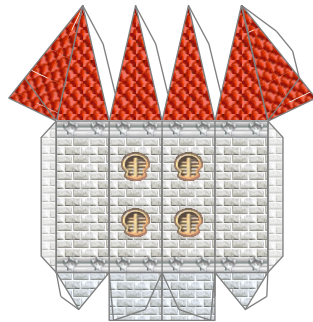

Peach's Castle 1/5

Michael W ©2024

1:400

0 1 2 3 4 5 cm

A decorative border featuring a grey brick wall with a row of small circular patterns.

# Peach's Castle

2/5

Michael W ©2024

1:400

front

left

back

right