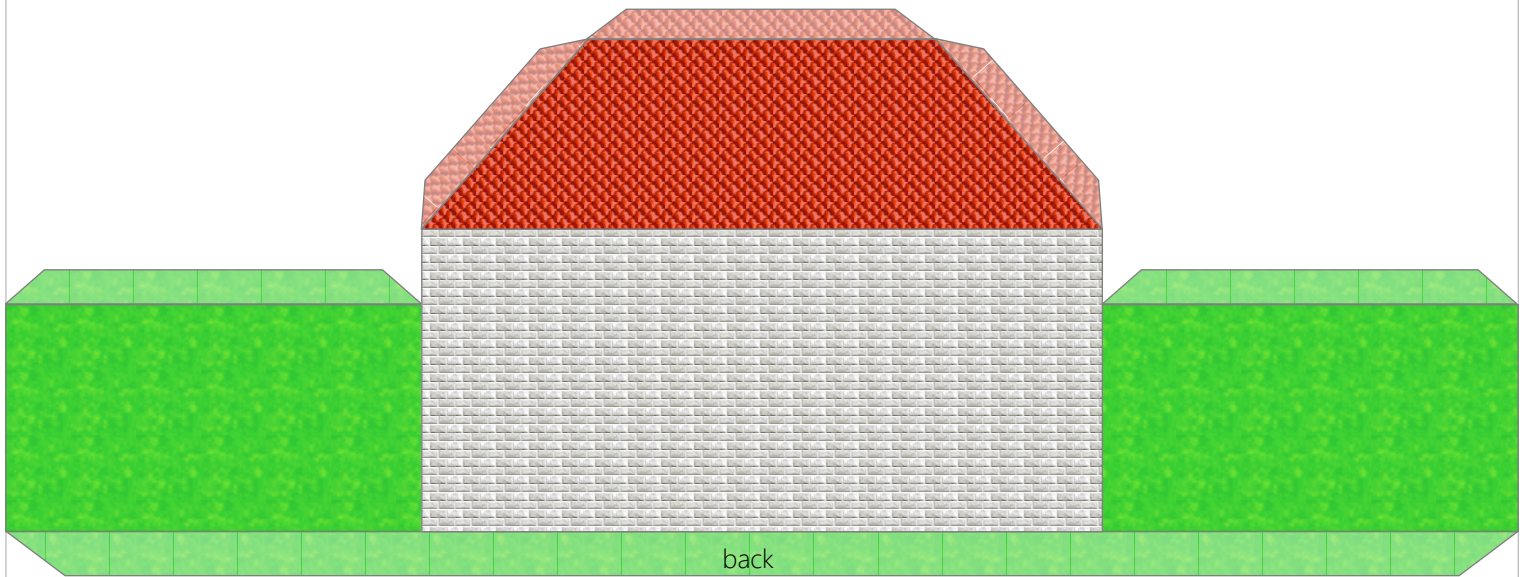

Peach's Castle 1/5

Michael W ©2024

1:400

0 1 2 3 4 5 cm

A decorative border featuring a grey brick wall with a row of small circular patterns.

# Peach's Castle

2/5

Michael W ©2024

1:400

front

left

back

right