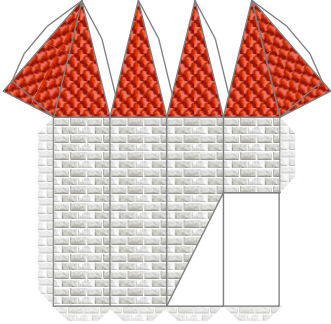

Peach's Castle

5/5

Michael W ©2024

1:400