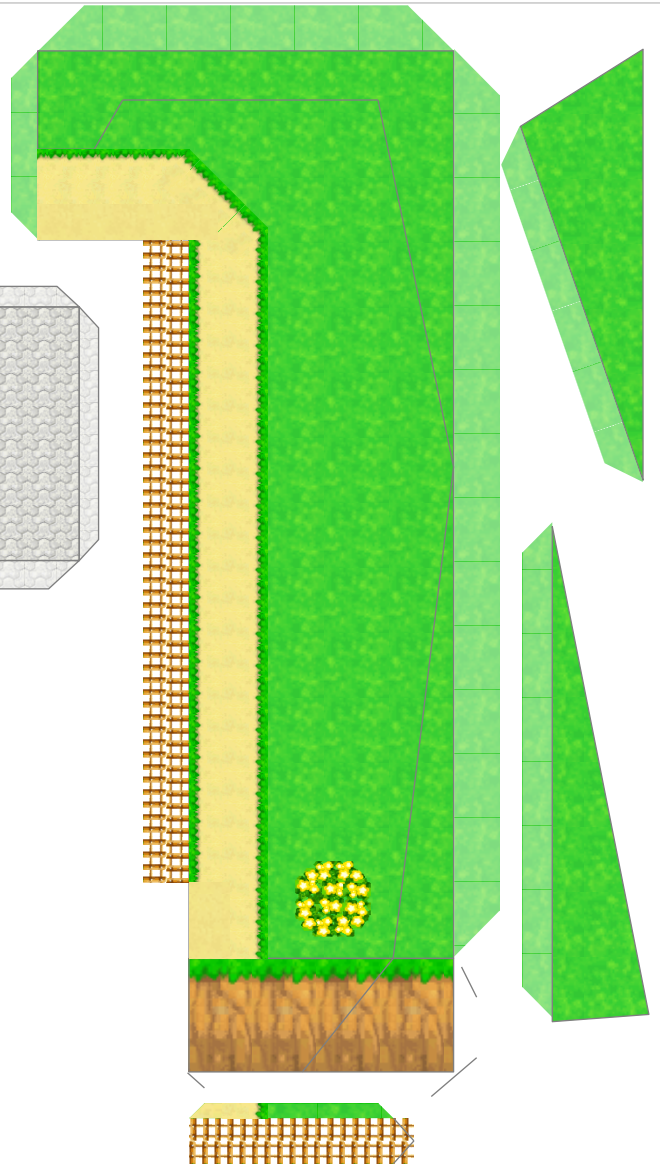

Peach's Castle 1/5

Michael W ©2024

1:400

0 1 2 3 4 5 cm

A decorative border featuring a grey brick wall with a row of small circular patterns.

# Peach's Castle

3/5

Michael W ©2024

1:400

# Peach's Castle

4/5

Michael W ©2024

1:400