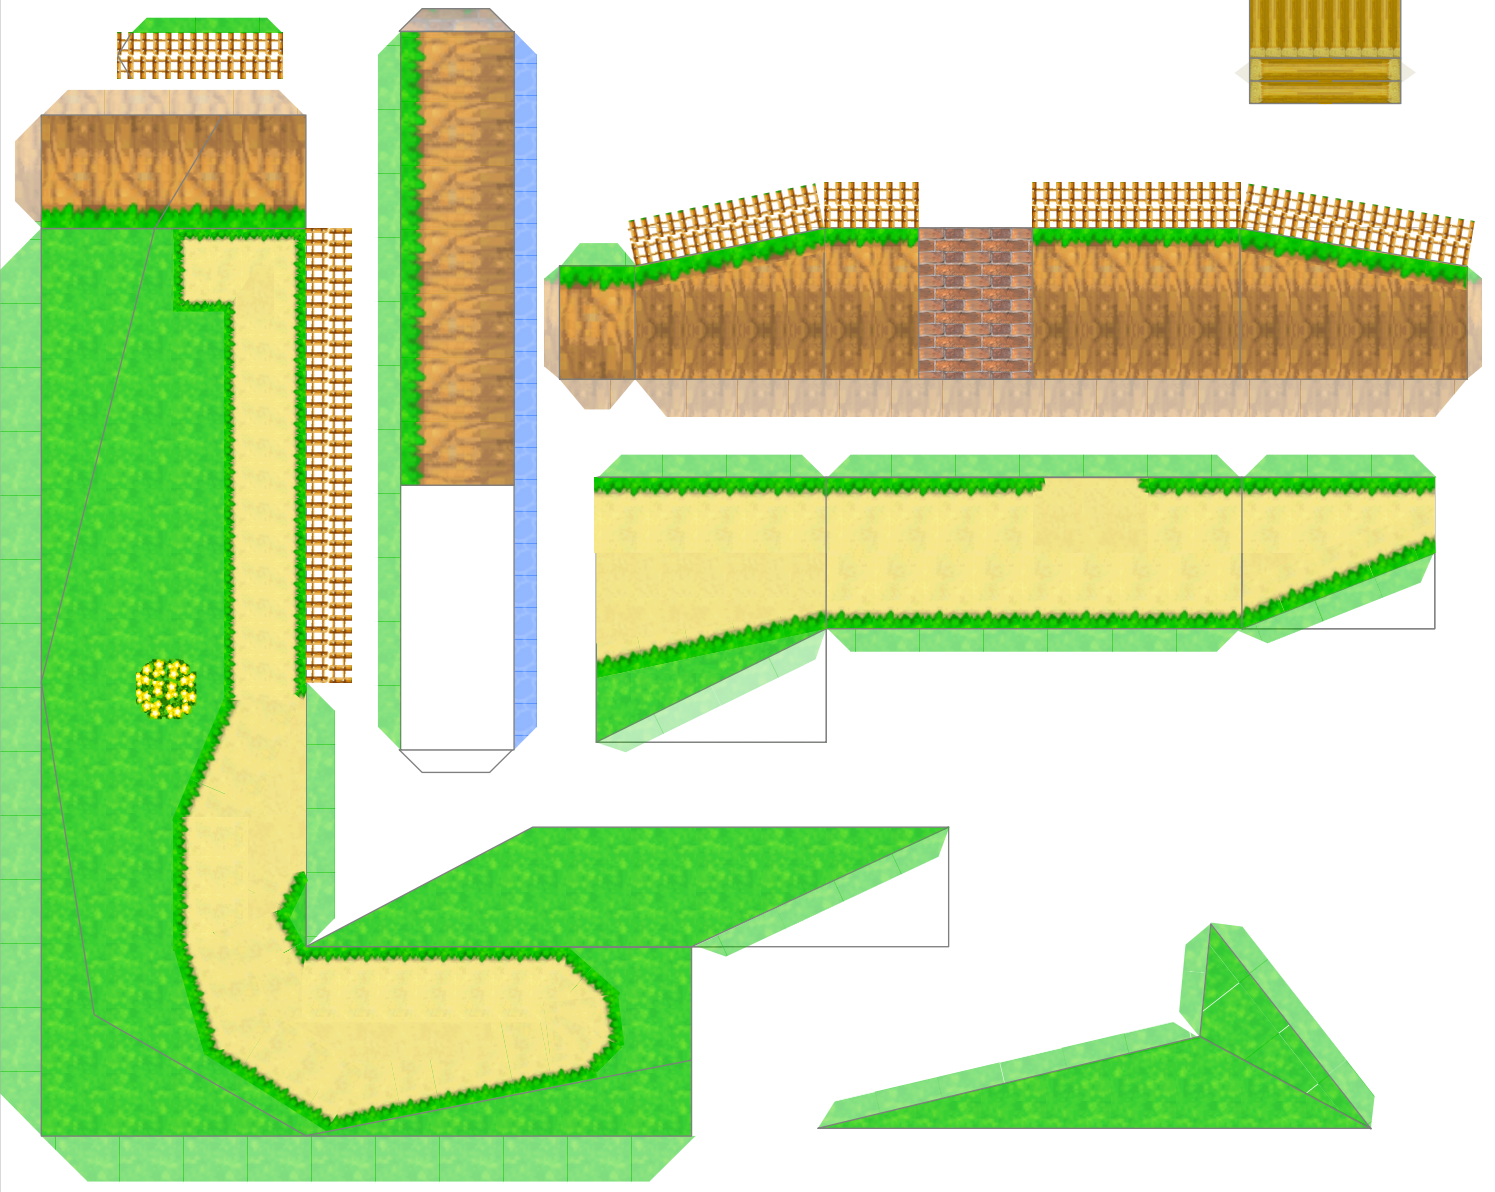

Peach's Castle 1/5

Michael W ©2024

1:400

0 1 2 3 4 5 cm

A decorative border featuring a grey brick wall with a row of small circular patterns.

# Peach's Castle

2/5

Michael W ©2024

1:400

front

left

back

right

# Peach's Castle

3/5

Michael W ©2024

1:400