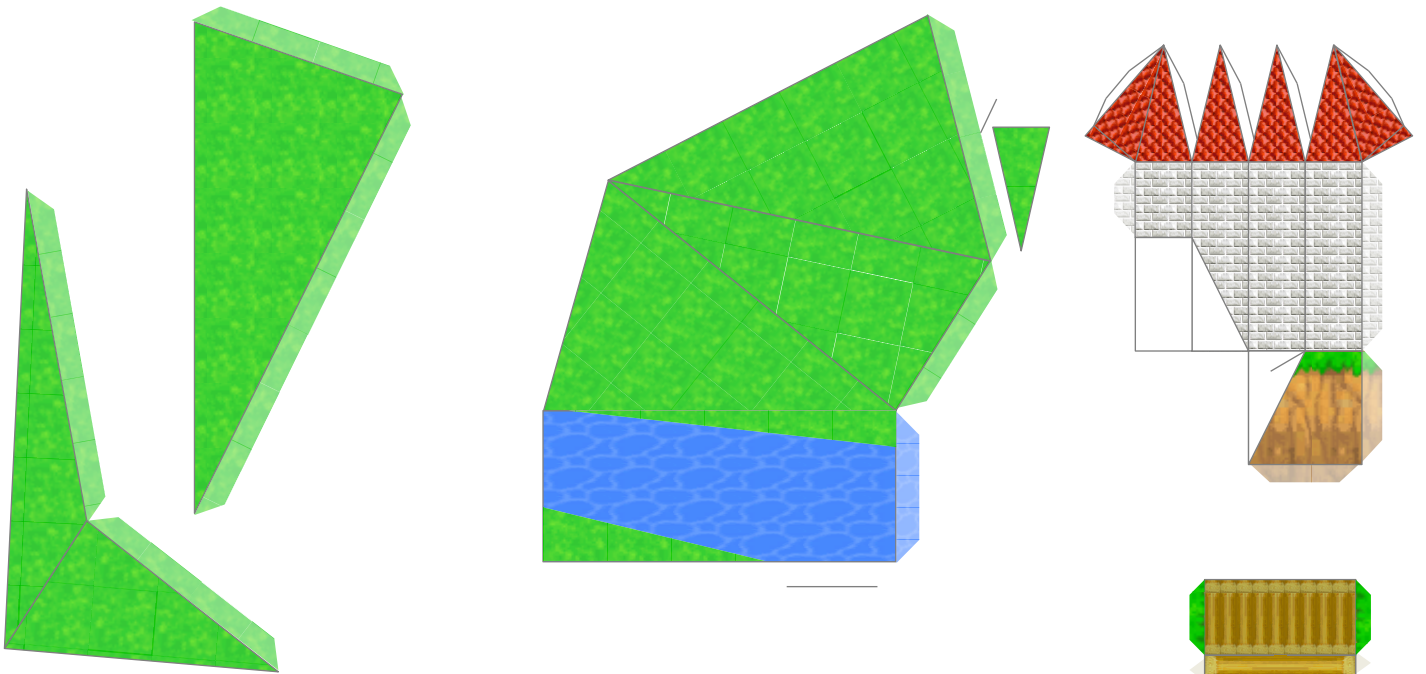

Peach's Castle

4/5

Michael W ©2024

1:400