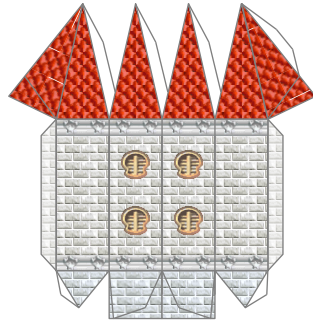

Peach's Castle 1/5

Michael W ©2024

1:400

0 1 2 3 4 5 cm

A decorative border featuring a grey brick wall with a row of small circular patterns.

# Peach's Castle

2/5

Michael W ©2024

1:400

front

left

back

right