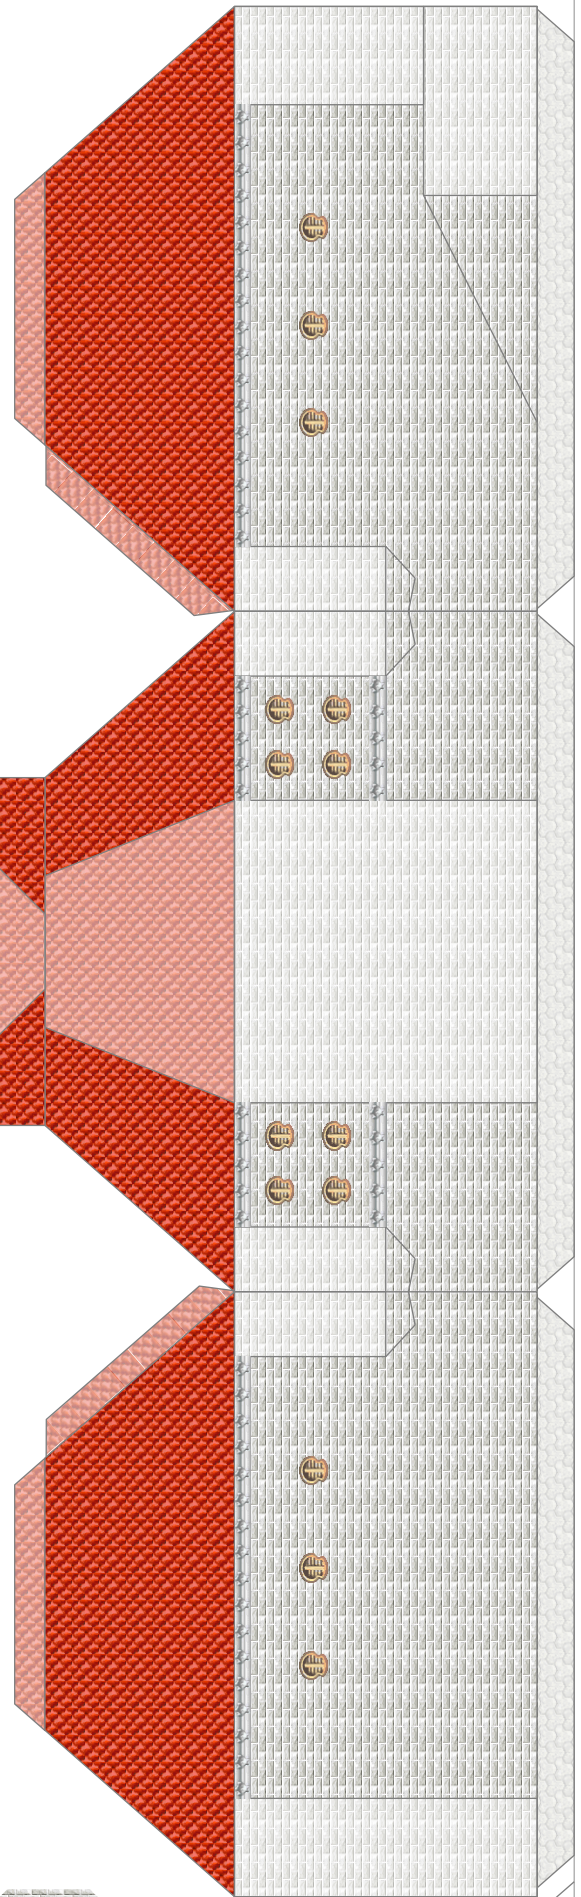

Peach's Castle 1/5

Michael W ©2024

1:400

0 1 2 3 4 5 cm

A decorative border featuring a grey brick wall with a row of small circular patterns.

# Peach's Castle

2/5

Michael W ©2024

1:400

front

left

back

right

# Peach's Castle

3/5

Michael W ©2024

1:400

# Peach's Castle

4/5

Michael W ©2024

1:400