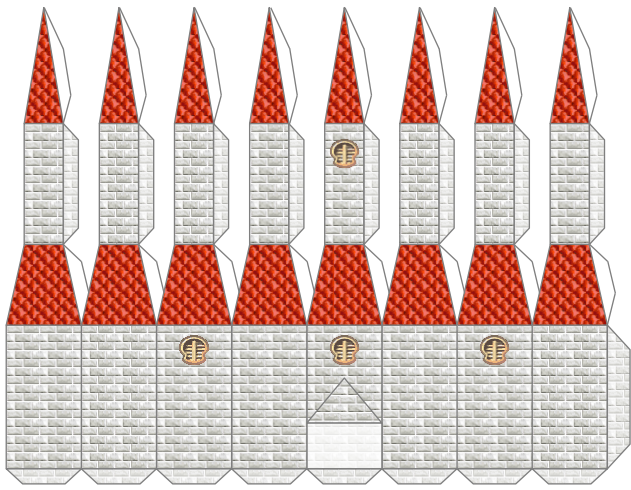

Peach's Castle 1/5

Michael W ©2024

1:400

0 1 2 3 4 5 cm

A decorative border featuring a grey brick wall with a row of small circular patterns.

# Peach's Castle

2/5

Michael W ©2024

1:400

front

left

back

right