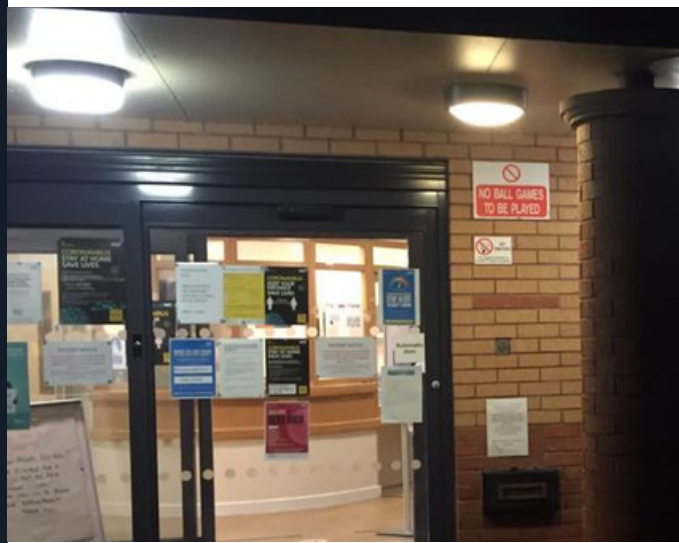

"A very good, reliable and honest company to deal with. They acted very quickly on my call, were very professional and efficient. I would highly recommend."