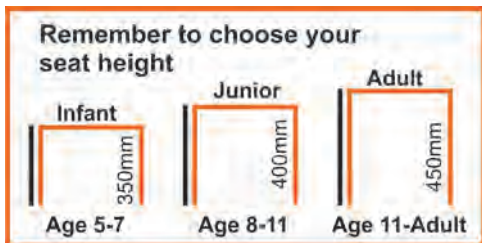

All cloakroom units available in 3 seat heights