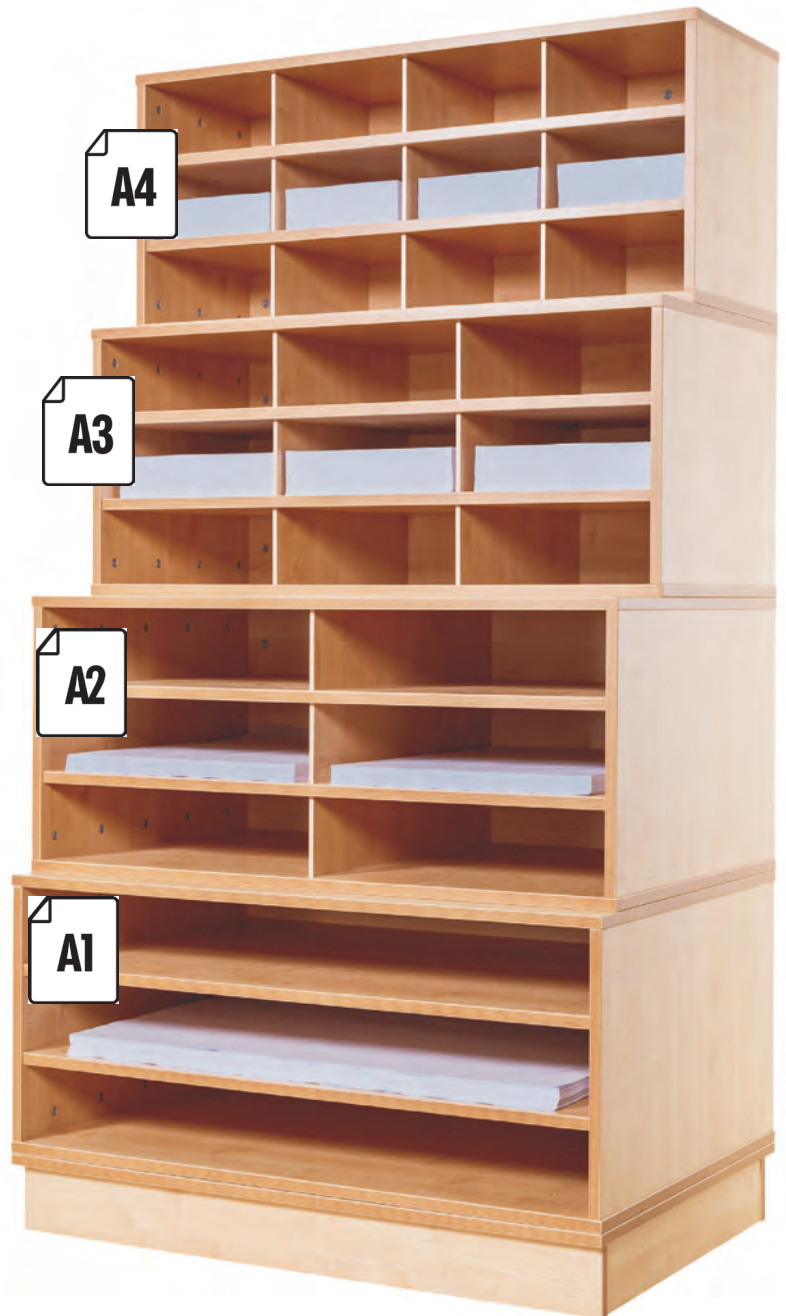

A4 PAPER:  
 W210MM  
 D297MM

OPENINGS:  
 H116MM  
 W236MM  
 D327MM

**Keep all your paper & card organised  
 & all in one place!**

**A4**

**A3**

**A2**

**A1**

**Paper Storage Waterfall**