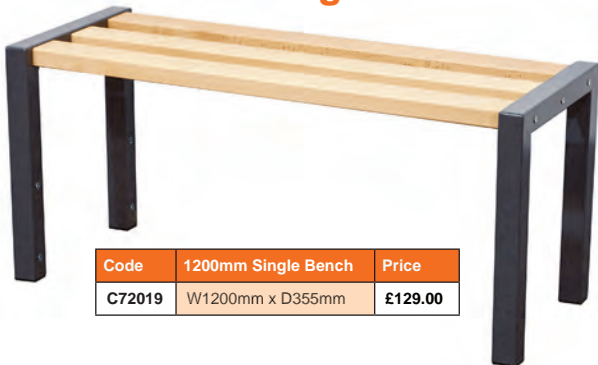

1200mm Single Bench