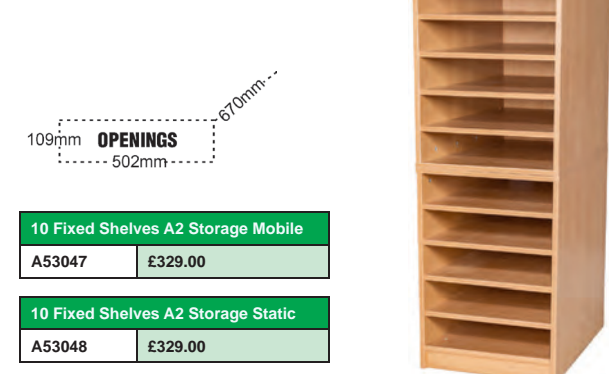

10 Fixed Shelves A2 Paper Storage

H1347mm x W542mm x D705mm

10 Fixed Shelves A2 Storage Mobile	
A53047	£329.00

10 Fixed Shelves A2 Storage Static	
A53048	£329.00