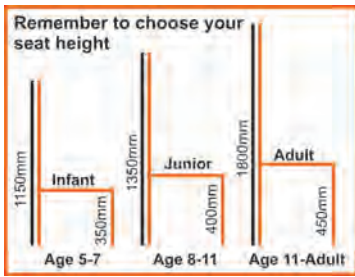

600mm Seat with Shoe Rack

Code	600mm Double Sided with Shoe Rack	Hooks	Price
C72061	W600mm x D660mm	8	£349.00

1200mm Seat with Shoe Rack

Code	1200mm Double Sided with Shoe Rack	Hooks	Price
C72063	W1200mm x D660mm	18	£469.00

900mm Seat with Shoe Rack

Code	900mm Double Sided with Shoe Rack	Hooks	Price
C72062	W900mm x D660mm	14	£399.00

1500mm Seat with Shoe Rack

Code	1500mm Double Sided with Shoe Rack	Hooks	Price
C72064	W1500mm x D660mm	24	£549.00