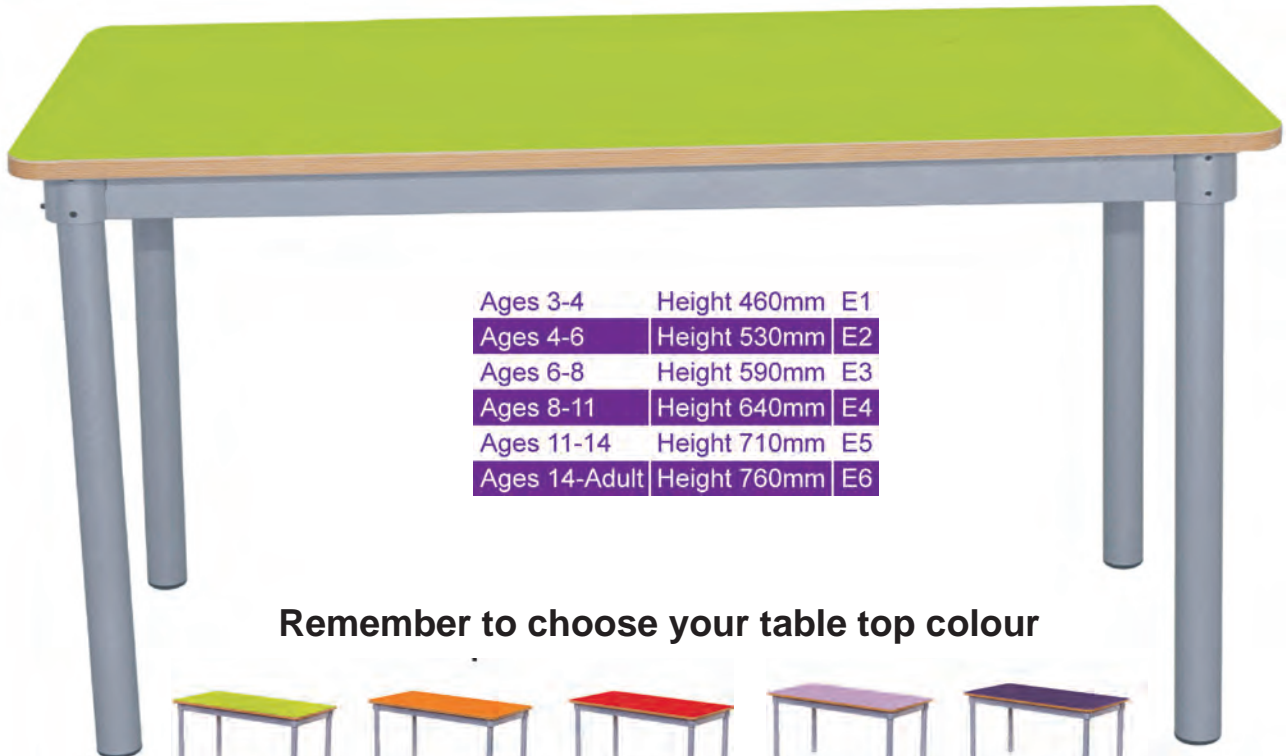

Kubbyclass® Rectangular Tables

Ages 3-4	Height 460mm	E1
Ages 4-6	Height 530mm	E2
Ages 6-8	Height 590mm	E3
Ages 8-11	Height 640mm	E4
Ages 11-14	Height 710mm	E5
Ages 14-Adult	Height 760mm	E6

Remember to choose your table top colour