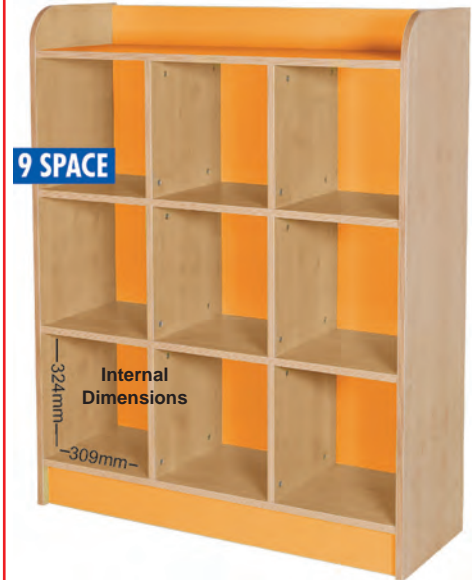

H1250mm 9 Space Cube
H1250mm x W1000mm x D350mm.

Code	Price
KCSC15	£319.00