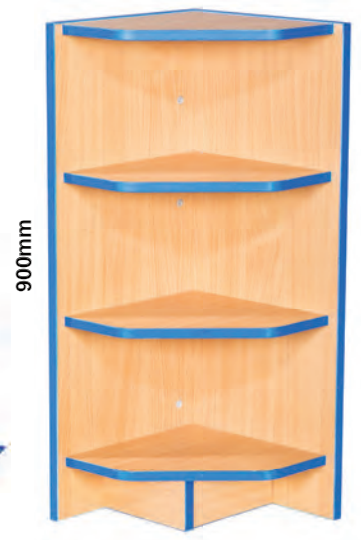

H750mm x W325mm x D325mm	
A61081	£119.00
H900mm x W325mm x D325mm	
A61082	£129.00
H1200mm x W325mm x D325mm	
A61083	£149.00
H1500mm x W325mm x D325mm	
A61084	£169.00
H1800mm x W325mm x D325mm	
A61085	£189.00