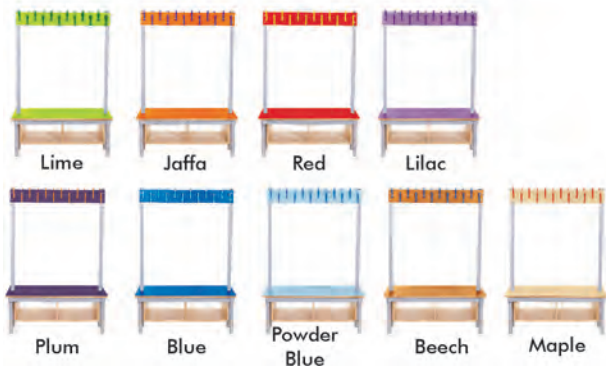

Code	Width	Description	Price
KCCTD12	600mm	12 Hook Double Coat Tidy	£269.00
KCCTD14	700mm	14 Hook Double Coat Tidy	£289.00
KCCTD16	800mm	16 Hook Double Coat Tidy	£309.00
KCCTD18	900mm	18 Hook Double Coat Tidy	£329.00
KCCTD20	1000mm	20 Hook Double Coat Tidy	£349.00
KCCTD22	1100mm	22 Hook Double Coat Tidy	£369.00
KCCTD24	1200mm	24 Hook Double Coat Tidy	£389.00
KCCTD26	1300mm	26 Hook Double Coat Tidy	£409.00
KCCTD28	1400mm	28 Hook Double Coat Tidy	£429.00
KCCTD30	1500mm	30 Hook Double Coat Tidy	£449.00
KCCTD32	1600mm	32 Hook Double Coat Tidy	£469.00