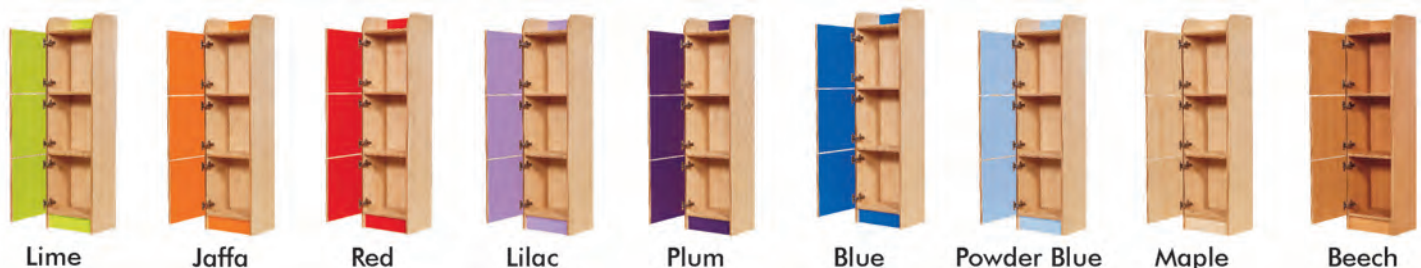

- **18mm thick, solid construction**
- **270 degree opening hinges**
- **Solid 18mm back panels**
- **Flush inset metal handles**
- **Full 10 year guarantee**
- **The highest quality range available**