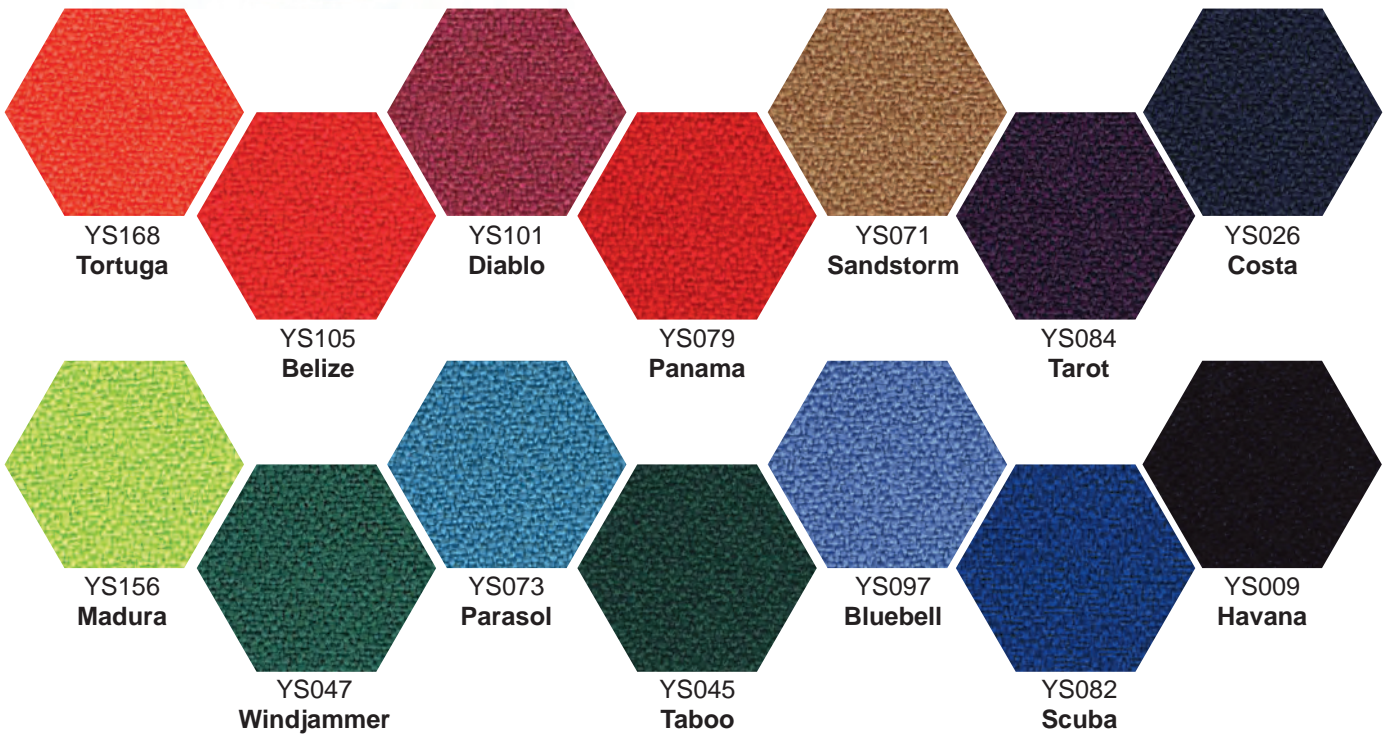

Varese Dash Seat

H450mm x W1200mm x D600mm

Varese Dash Seat	
D81189	£299.00

Varese Dot Seat

H450mm x 600mm Dia.

Varese Dot Seat	
D81190	£189.00