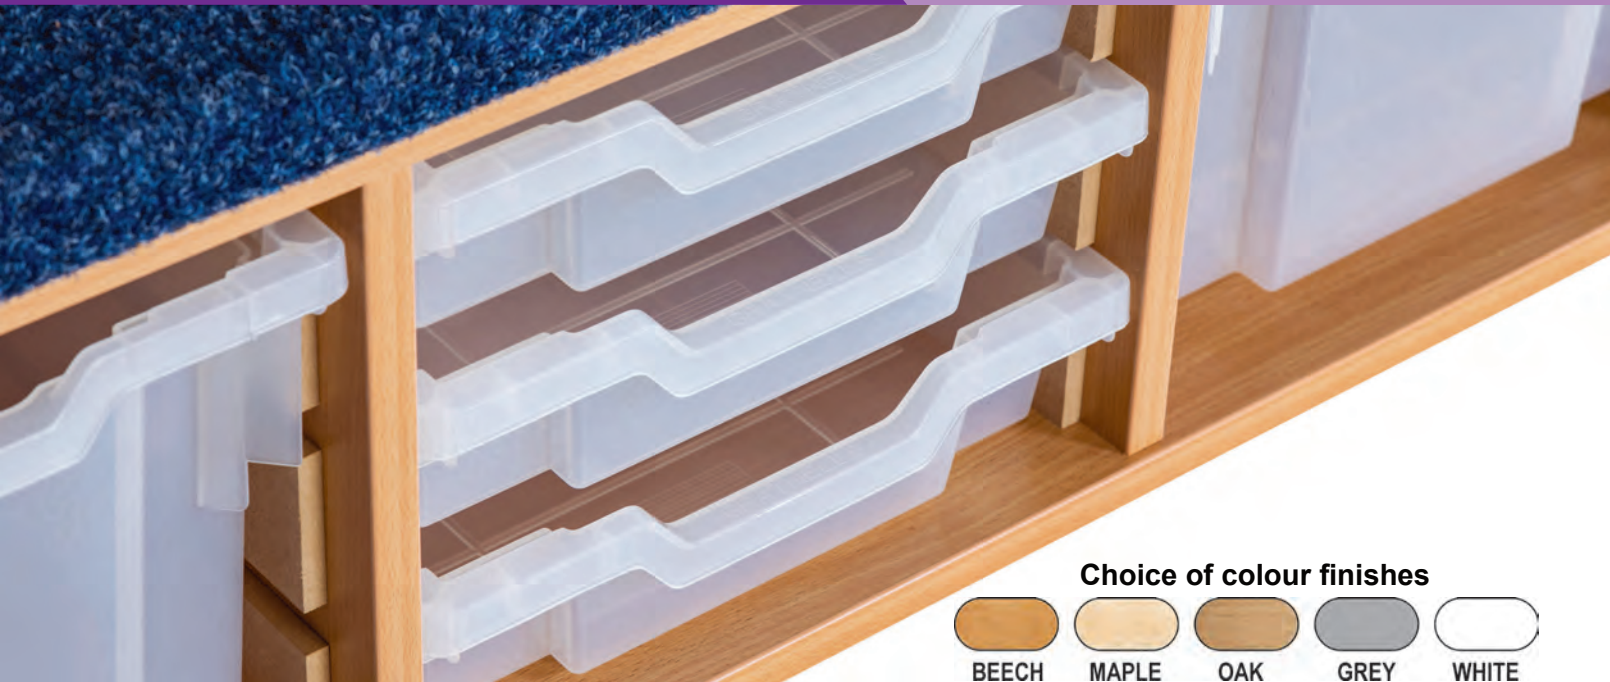

PREMIUM CLASSROOM STEPS