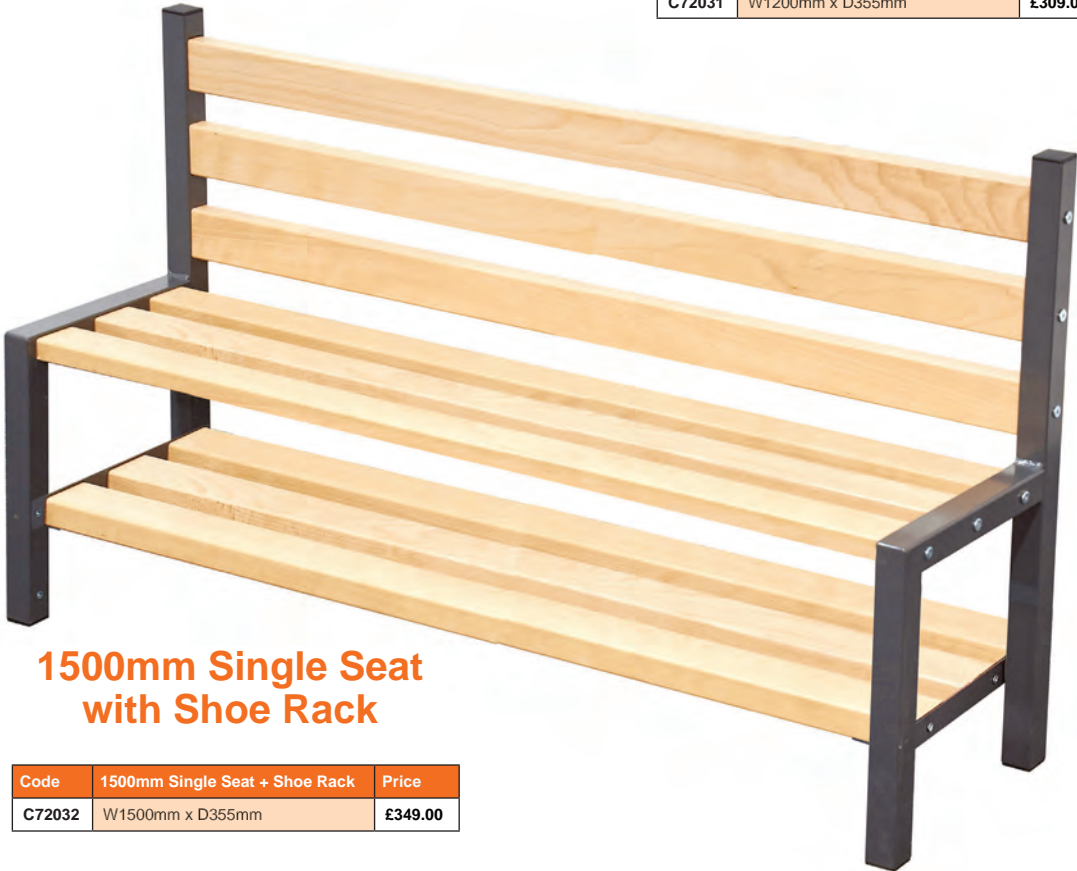

Code	900mm Single Seat + Shoe Rack	Price
C72030	W900mm x D355mm	£259.00

Available in 3 heights - 350mm / 400mm / 450mm

1200mm Single Seat with Shoe Rack

Code	1200mm Single Seat + Shoe Rack	Price
C72031	W1200mm x D355mm	£309.00