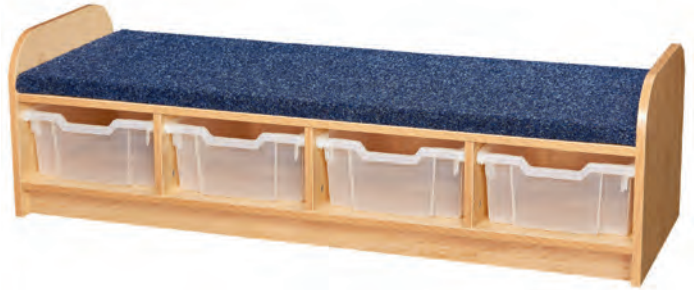

Carpeted Cloakroom Seat

H440mm x W1395mm x D460mm

Upholstered seat with durable carpet.

Carpeted Cloakroom Seat		
B74040	4 x Clear Trays	£289.00