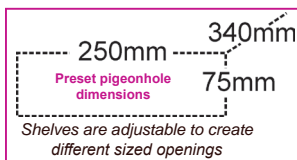

9 Space Single Column

H998mm x W290mm x D375mm

9 Space Pigeonhole Unit

A36004	£199.00