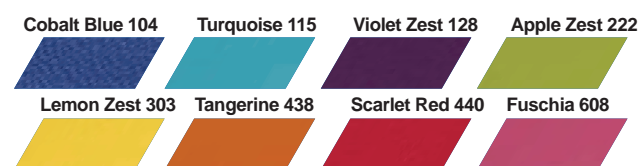

Upholstered Pads - please choose colour

Item	Code	Width	Depth	Price
Seat	KCCU3	960mm	400mm	£69.00
Back	KCCU4	960mm	400mm	£69.00