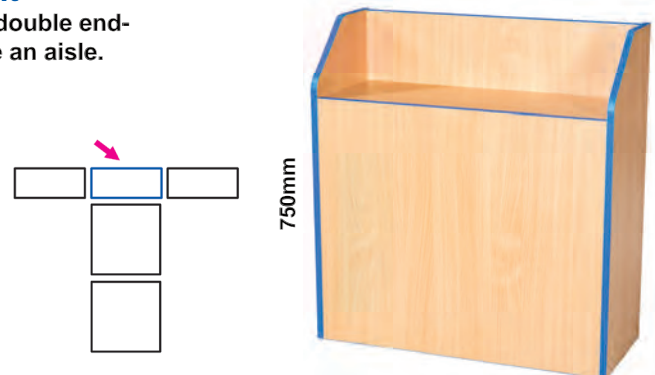

**Library Blanking Unit**

Used in a run of bookcases. Allows double ended bookcases to be used to create an aisle.

H750mm x W750mm x D325mm	
A61051	£189.00
H900mm x W750mm x D325mm	
A61052	£199.00
H1200mm x W750mm x D325mm	
A61053	£219.00
H1500mm x W750mm x D325mm	
A61054	£239.00
H1800mm x W750mm x D325mm	
A61055	£259.00