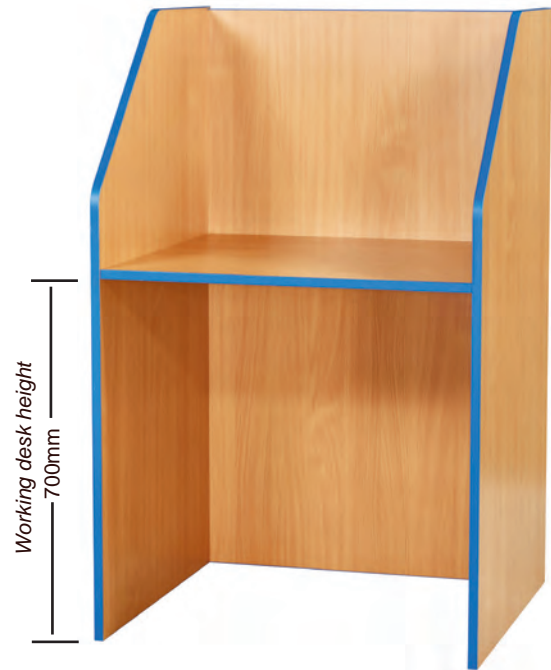

Folio Study Carrel

These solid, high quality carrels help to create individual learning environments. Beech finish available with a choice of edge colours.

Ask if you require **SPECIAL SIZES**

Choice of edge colours