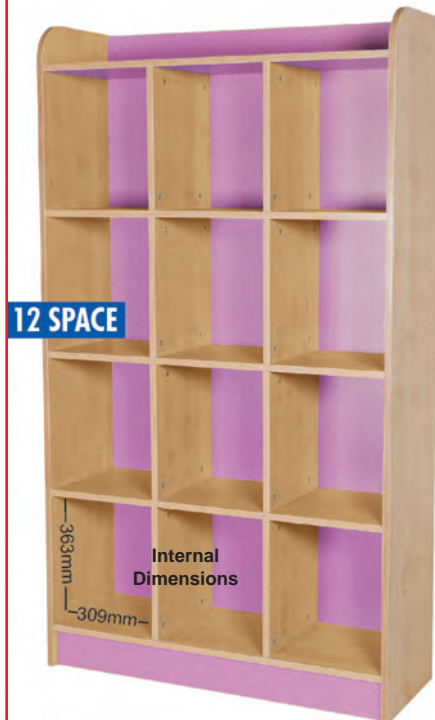

H1750mm 12 Space Cube
H1750mm x W1000mm x D350mm.

Code	Price
KCSC17	£369.00