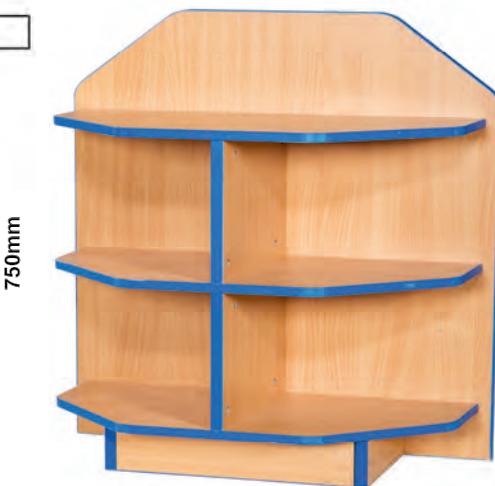

H750mm x W650mm x D325mm	
A61046	£149.00
H900mm x W650mm x D325mm	
A61047	£169.00
H1200mm x W650mm x D325mm	
A61048	£179.00
H1500mm x W650mm x D325mm	
A61049	£199.00
H1800mm x W650mm x D325mm	
A61050	£219.00