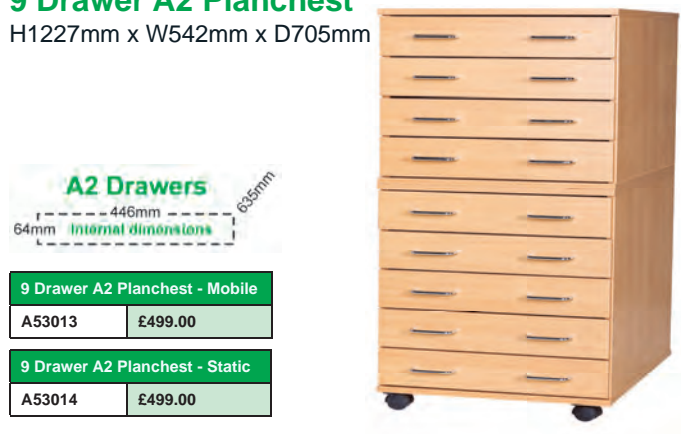

9 Drawer A2 Planchest

H1227mm x W542mm x D705mm

9 Drawer A2 Planchest - Mobile	
A53013	£499.00
9 Drawer A2 Planchest - Static	
A53014	£499.00