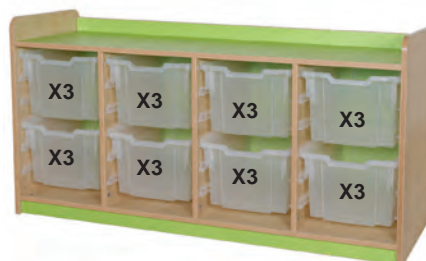

707mm High

8 x X3 Trays

Code	Price
KCTQC6	£279.00