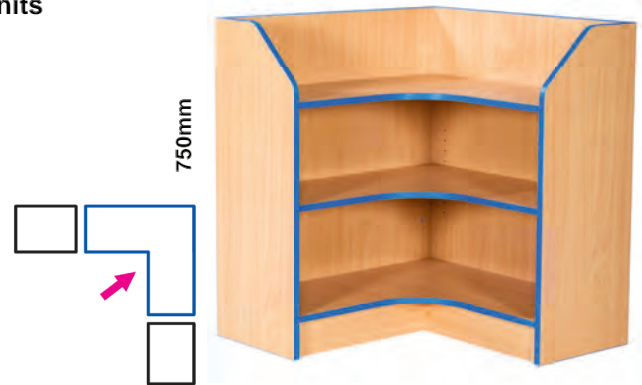

H750mm x W750mm x D750mm	
A61031	£229.00
H900mm x W750mm x D750mm	
A61032	£259.00
H1200mm x W750mm x D750mm	
A61033	£289.00
H1500mm x W750mm x D750mm	
A61034	£319.00
H1800mm x W750mm x D750mm	
A61035	£349.00

External Fixed Shelf Corner Bookcase

Ideal for ending a run of bookcases or bridging around a corner