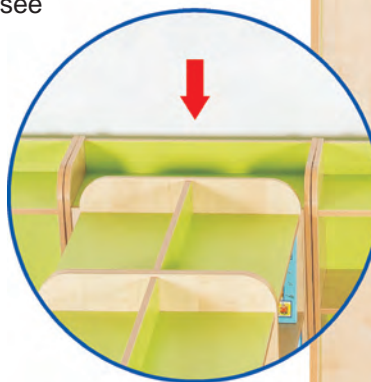

Kubbyclass® Blanking Unit

Blanking units for adding into spaces to create an aisle of bookcases coming away from a straight line of units - see illustration.

Available in a choice of 7 colour themes.

Code	Height	Width	Depth	Price
KCBL750	750mm	750mm	350mm	£199.00
KCBL1000	1000mm	750mm	350mm	£229.00
KCBL1250	1250mm	750mm	350mm	£249.00
KCBL1500	1500mm	750mm	350mm	£269.00
KCBL1750	1750mm	750mm	350mm	£289.00
KCBL2000	2000mm	750mm	350mm	£299.00