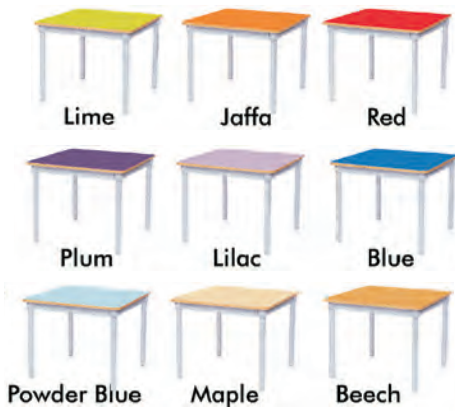

### 1600mm Dia. Tables

Code	Price
KCTAB13	£249.00

**Kubbyclass® Square Tables**

Ages 3-4	Height 460mm	E1
Ages 4-6	Height 530mm	E2
Ages 6-8	Height 590mm	E3
Ages 8-11	Height 640mm	E4
Ages 11-14	Height 710mm	E5
Ages 14-Adult	Height 760mm	E6