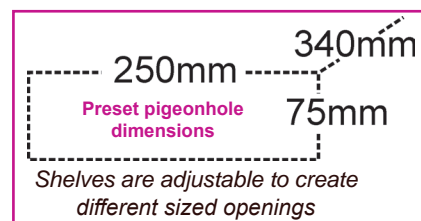

## 20 Space Double Column Pigeonhole

H1094mm x W558mm x D375mm

20 Space Pigeonhole Unit

A36011	£349.00
--------	---------

Clear acrylic shelves

Supplied with name label holder