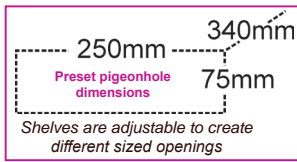

PIGEONHOLE UNITS

6 Space Single Column

H710mm x W290mm x D375mm

6 Space Pigeonhole Unit

A36001	£139.00