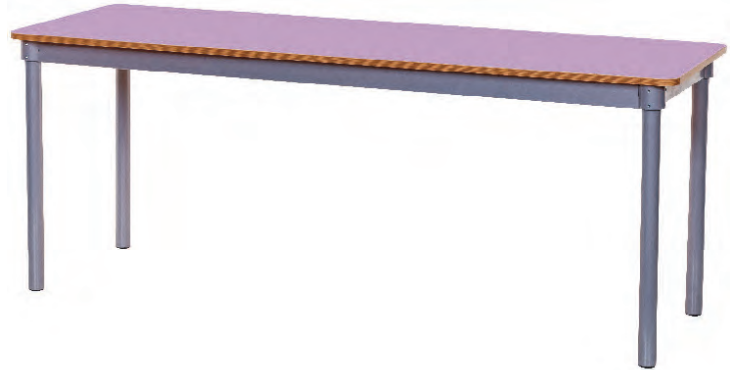

**Kubbyclass® Rectangle Tables
1800mm x 600mm**

Code	Price
KCTAB30	£199.00