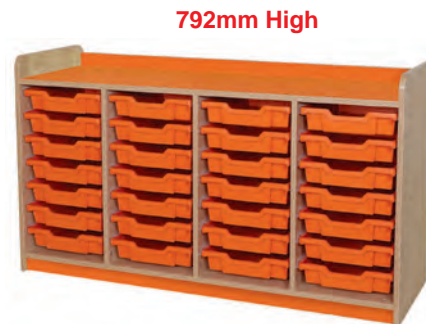

## Kubbyclass® Quad Column Tray Units

Available in 5 heights that match all cupboards.  
 Width 1394mm x Depth 462mm.

707mm High

24 Tray Quad

Code	Price
KCTQ24	£279.00

792mm High

28 Tray Quad

Code	Price
KCTQ28	£319.00