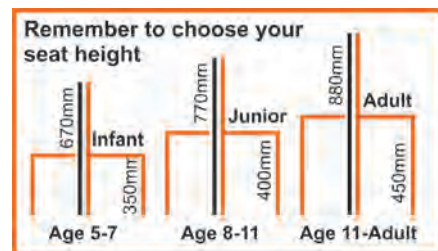

600mm Double Sided Seat with Shoe Rack

Code	600mm Double Sided Seat with Shoe Rack	Price
C72045	W600mm x D620mm	£319.00

1200mm Double Sided Seat with Shoe Rack

Code	1200mm Double Sided Seat with Shoe Rack	Price
C72047	W1200mm x D620mm	£449.00

900mm Double Sided Seat with Shoe Rack

Code	900mm Double Sided Seat with Shoe Rack	Price
C72046	W900mm x D620mm	£359.00

1500mm Double Sided Seat with Shoe Rack

Code	1500mm Double Sided Seat with Shoe Rack	Price
C72048	W1500mm x D620mm	£529.00