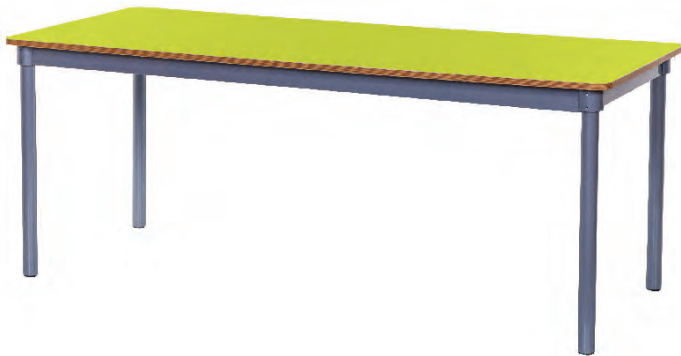

**Kubbyclass® Rectangle Tables  
1500mm x 800mm**

Code	Price
KCTAB29	£199.00

**Kubbyclass® Rectangle Tables  
1800mm x 600mm**

Code	Price
KCTAB30	£199.00

**Kubbyclass® Rectangle Tables  
1800mm x 750mm**

Code	Price
KCTAB31	£209.00