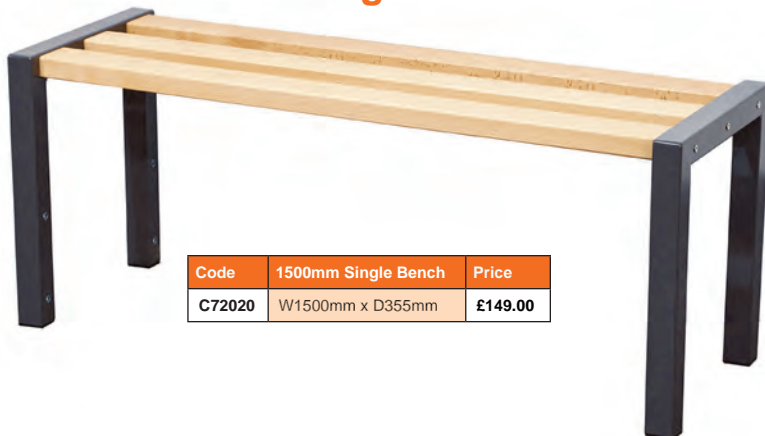

1500mm Single Bench

Code	1500mm Single Bench	Price
C72020	W1500mm x D355mm	£149.00