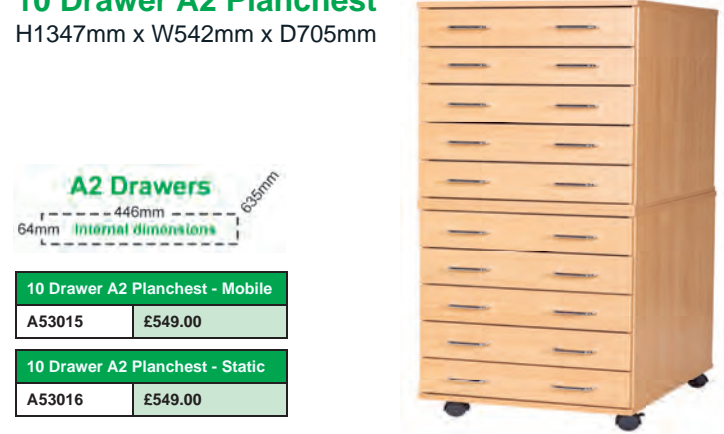

**9 Drawer A2 Planchest**

H1227mm x W542mm x D705mm

9 Drawer A2 Planchest - Mobile	
A53013	£499.00
9 Drawer A2 Planchest - Static	
A53014	£499.00

**10 Drawer A2 Planchest**

H1347mm x W542mm x D705mm

10 Drawer A2 Planchest - Mobile	
A53015	£549.00
10 Drawer A2 Planchest - Static	
A53016	£549.00