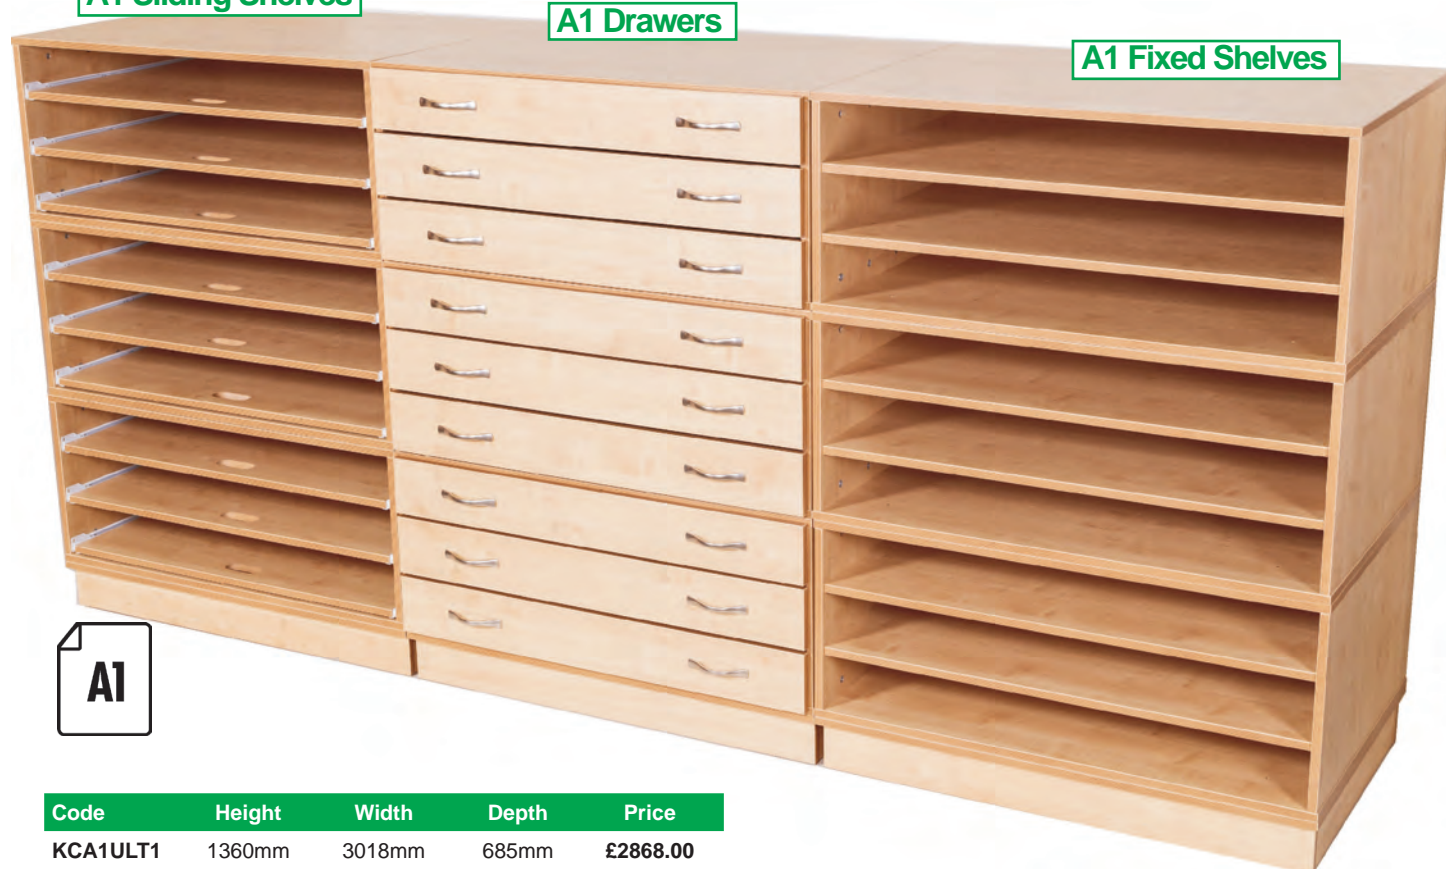

A1 Sliding Shelves

A1 Drawers

A1 Fixed Shelves

Code	Height	Width	Depth	Price
KCA1ULT1	1360mm	3018mm	685mm	£2868.00