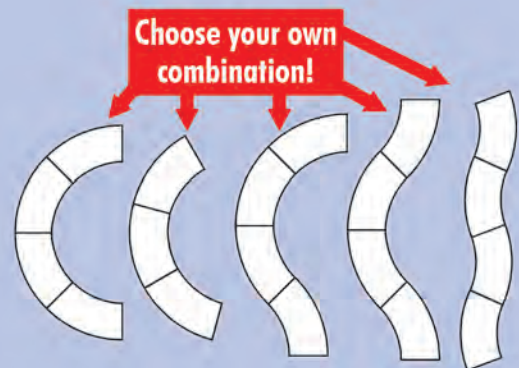

CODE	HEIGHT	PRICE
KCWMO1500	1500mm	£749.00