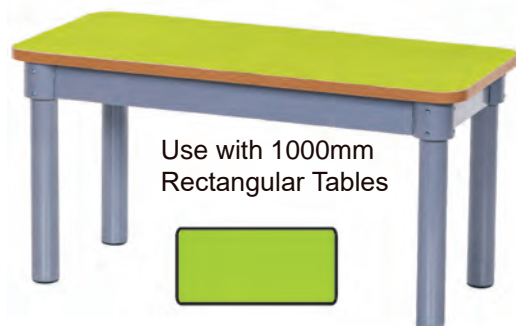

800mm Bench Seat

Use with 1000mm Rectangular Tables

Code	Diameter	Price
KCTAB42	W800mm x 340mm	£81.00