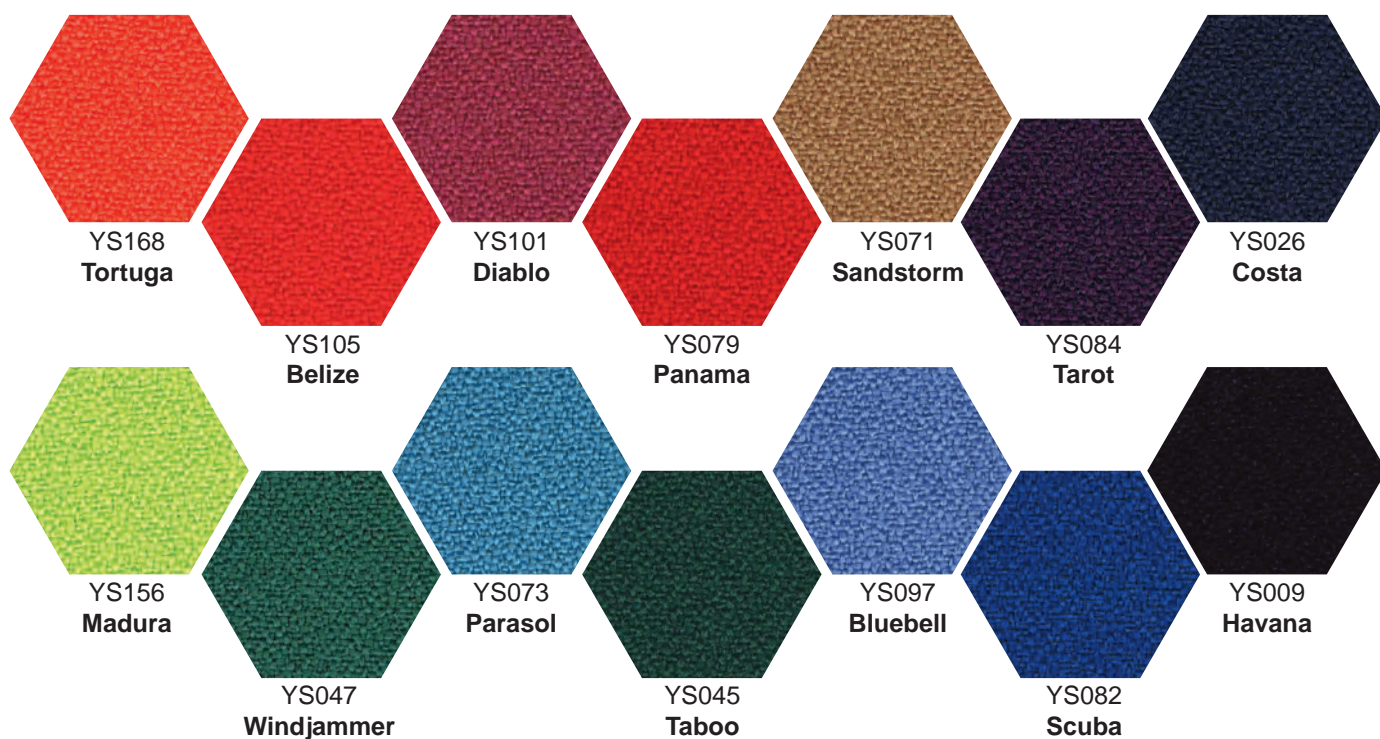

Como

The new Acorn Como range is of minimalist by design beam soft seating. A sleek look available in a range of colours to suit any environment. Comfortable yet robust, and generous in size. Made from the renowned and hardwearing Xtreme fabric group. Xtreme fabrics feature a modern crepe weave and are made from 100% recycled polyester, diverting waste from landfill and saving virgin raw materials. The Como range also features stylish angled polished chrome legs. Perfect for breakout, reception, lounge or hospitality areas. Combine multiple sizes to create a run or trail of seating.