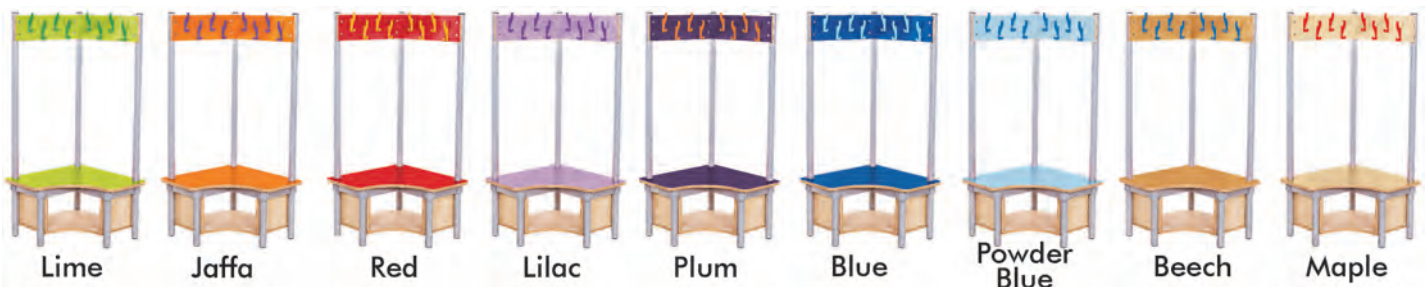

3 x Heights Available:

1100mm - 6-8yrs, 1400mm - 8-11yrs & 1700mm - 11-Adult

Code	Width	Depth	Description	Price
KCCTC8	650mm	650mm	Corner Coat Tidy - 8 Hooks	£269.00

- Choose your unit colour
- Choose your peg colour
- Choose you height

Corner Coat Tidys

A unique & stylish Corner Coat Tidy, that is solidly built & enables space to be maximised. Comes complete with shelf for shoes & bags. Available in a choice of 7 colours & with a choice of unbreakable pegs in 9 colours.