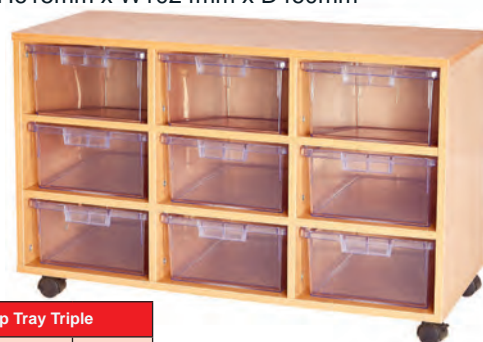

Crystal Clear 9 Deep Tray Triple
H615mm x W1024mm x D460mm

Crystal Clear 15 Deep Tray Triple
H943mm x W1024mm x D460mm

Crystal Clear 9 Deep Tray Triple		
B18037	Mobile on castors	£239.00