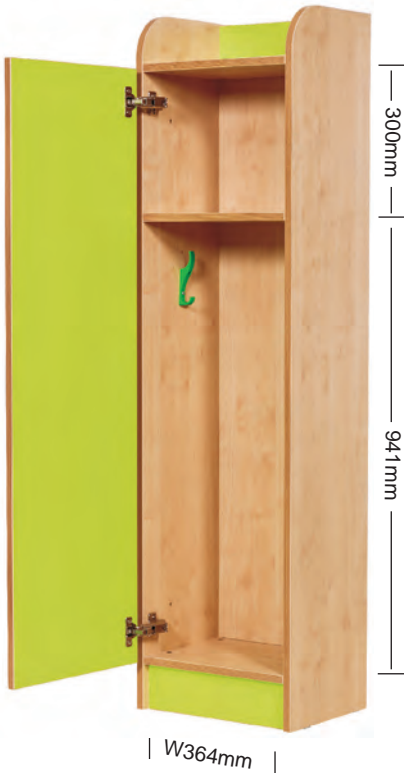

Single Door Lockers

Code	Height	Width	Depth	Price
KCLOCK1	1500mm	400mm	320mm	£199.00