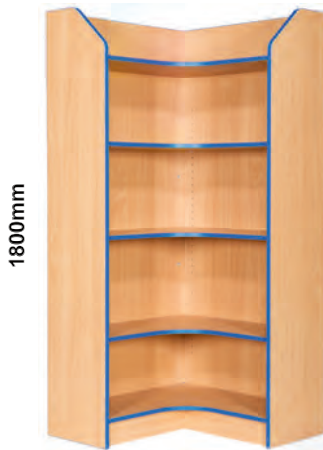

750mm x 750mm Internal Corner Bookcase with Adjustable Shelves

To create a continuous run of units around a corner area