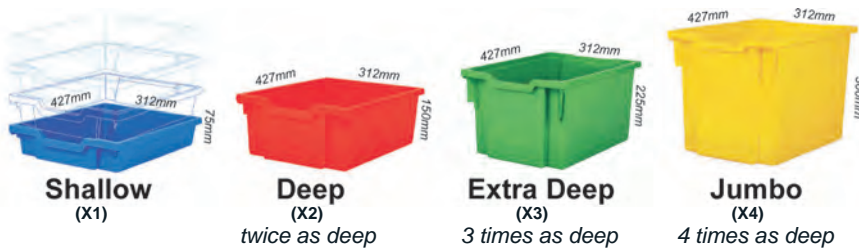

Solidly constructed with a 10 year guarantee. All Gratralls colour trays are available in a choice of colours & in 4 depths.

All heights of tray units match the KubbyClass Cupboard range.

Choice of colours with maple