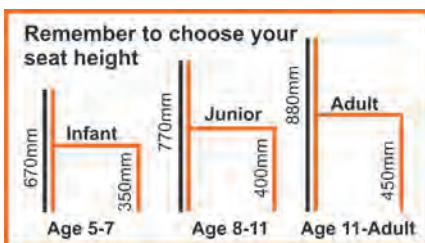

All cloakroom units available in 3 seat heights