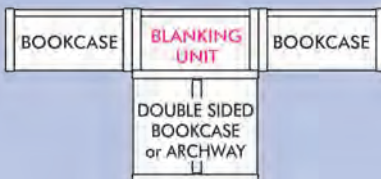

Code	Height	Width	Depth	Price
KCWBL750	750mm	750mm	350mm	£199.00
KCWBL1000	1000mm	750mm	350mm	£229.00
KCWBL1250	1250mm	750mm	350mm	£249.00
KCWBL1500	1500mm	750mm	350mm	£269.00
KCWBL1750	1750mm	750mm	350mm	£289.00
KCWBL2000	2000mm	750mm	350mm	£299.00