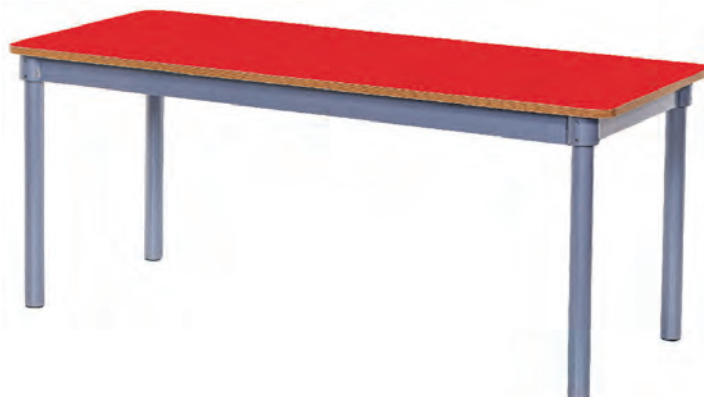

**Kubbyclass® Rectangle Tables
1400mm x 600mm**

Code	Price
KCTAB24	£159.00