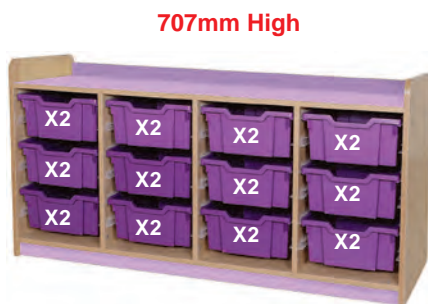

Kubbyclass® Quad Column Combination Units

Available in 5 heights that match all cupboards.
Width 1394mm x Depth 462mm.

707mm High

12 x X2 Trays

Code	Price
KCTQC1	£279.00