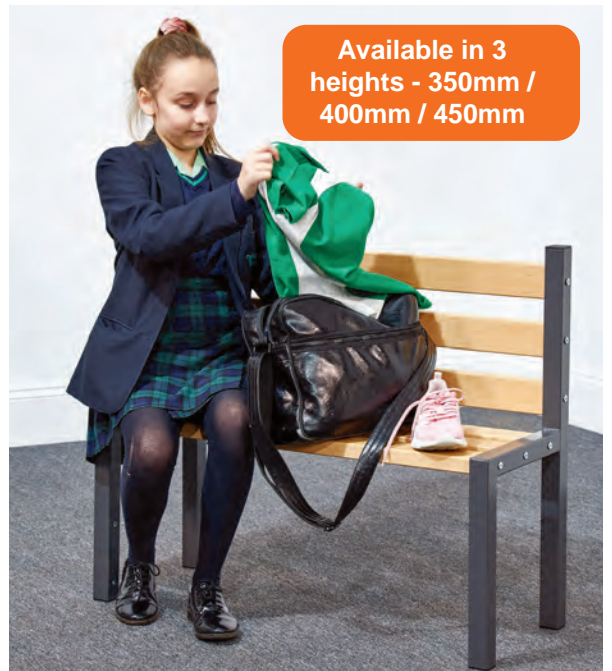

All benches supplied with floor fixing brackets.

**1500mm Double Bench with Shoerack**

Code	1500mm Double Bench with Shoerack	Price
C72040	W1500mm x D620mm	£429.00

600mm Single Seat

Code	600mm Single Seat	Price
C72025	W600mm x D355mm	£159.00