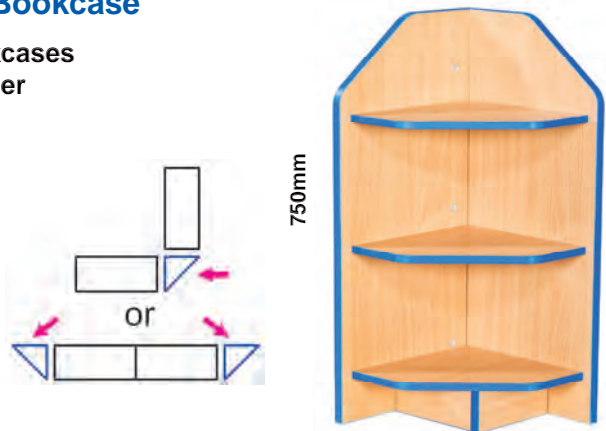

H750mm x W325mm x D325mm	
A61036	£119.00
H900mm x W325mm x D325mm	
A61037	£129.00
H1200mm x W325mm x D325mm	
A61038	£149.00
H1500mm x W325mm x D325mm	
A61039	£169.00
H1800mm x W325mm x D325mm	
A61040	£189.00