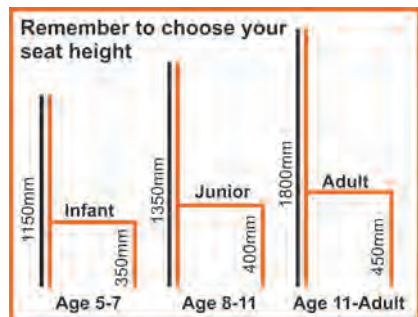

All cloakroom units available in 3 seat heights