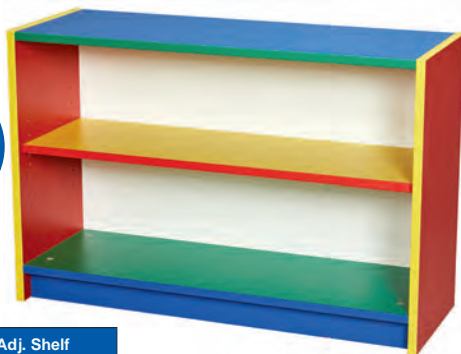

## Bookcase - one adjustable shelf

H600mm x W900mm x D320mm

ONLY  
**£159**

Bookcase - 1 Adj. Shelf	
B67003	£159.00