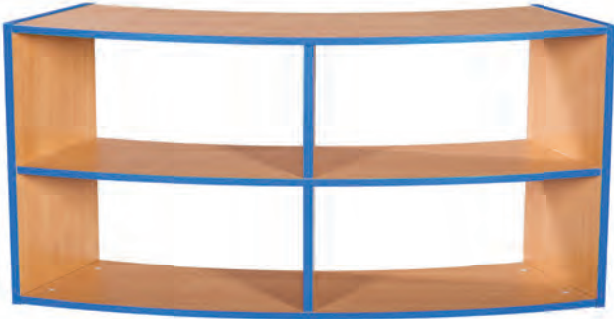

**Two Tier Curved Open Back  
2+2 Shelf Unit**

H700mm x W1200mm x D330mm

2 Tier Curved Open - 2+2 Shelf Unit	
A62009	£189.00

**Three Tier Curved Open Back  
2+2+2 Shelf Unit**

H1040mm x W1200mm x D330mm

3 Tier Curved Open - 2+2+2 Shelf Unit	
A62014	£219.00