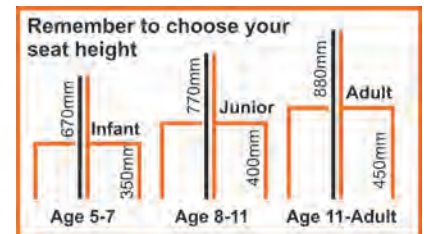

Code	900mm Double Sided Seat	Price
C72042	W900mm x D620mm	£279.00

1200mm Double Sided Seat

Code	1200mm Double Sided Seat	Price
C72043	W1200mm x D620mm	£319.00

1500mm Double Sided Seat

Code	1500mm Double Sided Seat	Price
C72044	W1500mm x D620mm	£359.00