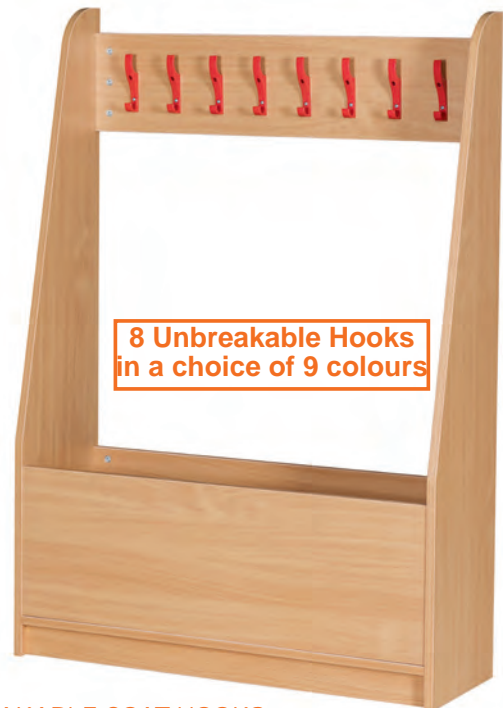

Single Sided Static Coat Station
Two heights are available