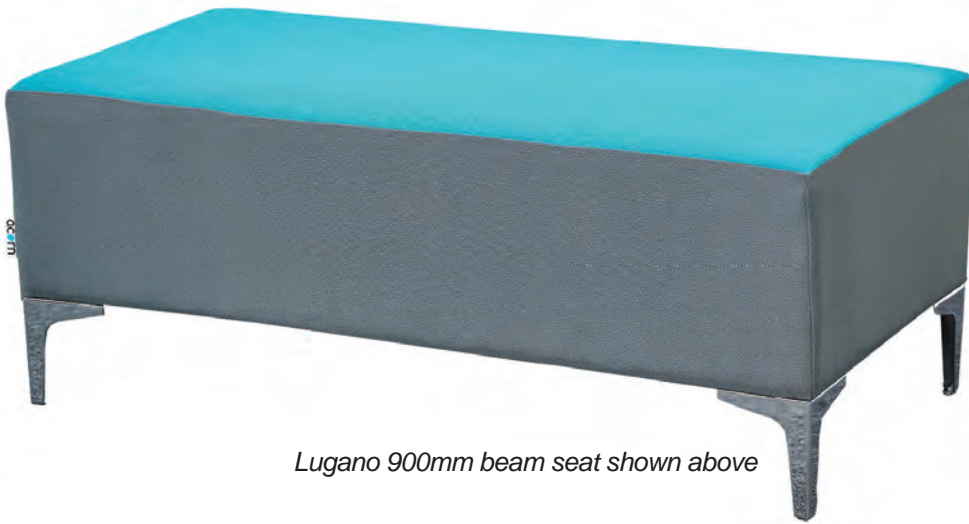

Lugano 900mm beam seat shown above

Lugano 900mm Beam Seat

H450mm x W900mm x D450mm

Lugano 900mm Beam Seat	
D81173	£299.00

Lugano 1200mm Beam Seat

H450mm x W1200mm x D450mm

Lugano 1200mm Beam Seat	
D81174	£349.00

Lugano 1500mm Beam Seat

H450mm x W1500mm x D450mm

Lugano 1500mm Beam Seat	
D81175	£399.00