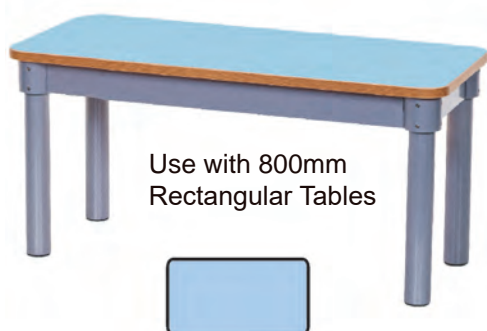

600mm Bench Seat

Use with 800mm Rectangular Tables

Code	Diameter	Price
KCTAB40	W600mm x 340mm	£77.00