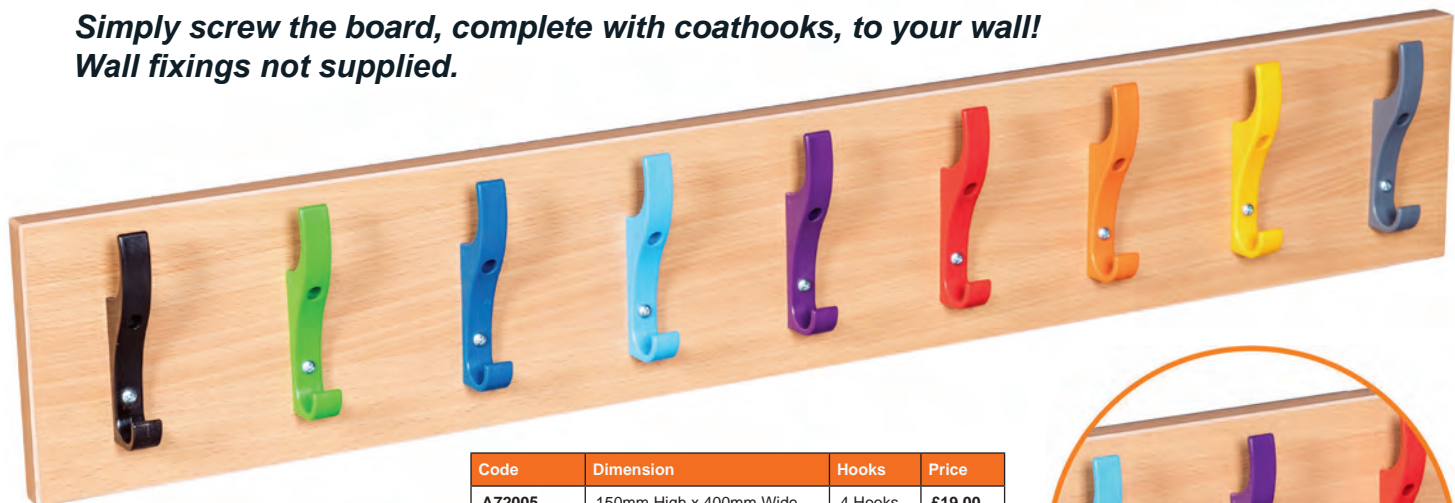

# Unbreakable Coathooks - Mounted on a Board

*Simply screw the board, complete with coathooks, to your wall!  
Wall fixings not supplied.*

Code	Dimension	Hooks	Price
A72005	150mm High x 400mm Wide	4 Hooks	£19.00
A72007	150mm High x 600mm Wide	6 Hooks	£29.00
A72009	150mm High x 800mm Wide	8 Hooks	£36.00
A72011	150mm High x 1000mm Wide	10 Hooks	£45.00
A72012	150mm High x 1200mm Wide	12 Hooks	£54.00
A72013	150mm High x 1400mm Wide	14 Hooks	£60.00
A72014	150mm High x 1600mm Wide	16 Hooks	£69.00
A72015	150mm High x 1800mm Wide	18 Hooks	£79.00
A72016	150mm High x 2000mm Wide	20 Hooks	£89.00