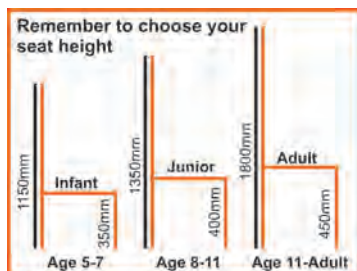

600mm Single Sided Cloakroom

Code	600mm Single Sided Cloakroom	Hooks	Price
C72049	W600mm x D355mm	4	£199.00

1200mm Single Sided Cloakroom

Code	1200mm Single Sided Cloakroom	Hooks	Price
C72051	W1200mm x D355mm	9	£239.00

900mm Single Sided Cloakroom

Code	900mm Single Sided Cloakroom	Hooks	Price
C72050	W900mm x D355mm	7	£219.00

1500mm Single Sided Cloakroom

Code	600mm Single Sided Cloakroom	Hooks	Price
C72052	W1500mm x D355mm	12	£259.00