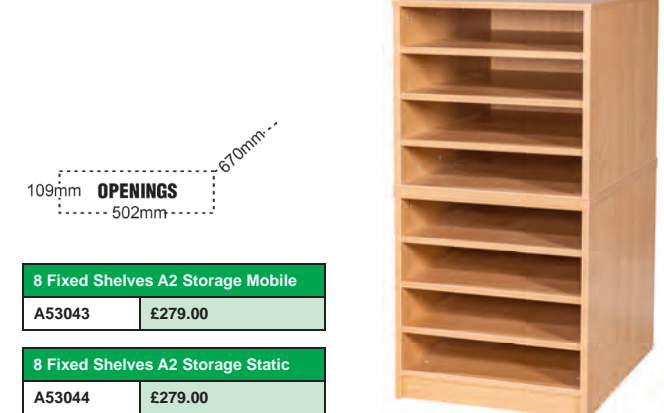

8 Fixed Shelves A2 Paper Storage

H1107mm x W542mm x D705mm

8 Fixed Shelves A2 Storage Mobile	
A53043	£279.00

8 Fixed Shelves A2 Storage Static	
A53044	£279.00