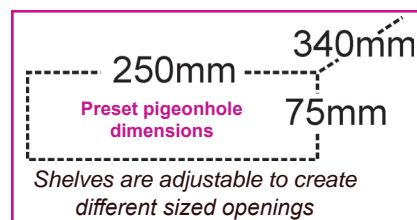

## 30 Space Triple Column Pigeonhole

H1094mm x W826mm x D375mm

30 Space Triple Pigeonhole

A36017    £449.00

Clear acrylic shelves

Supplied with name label holder