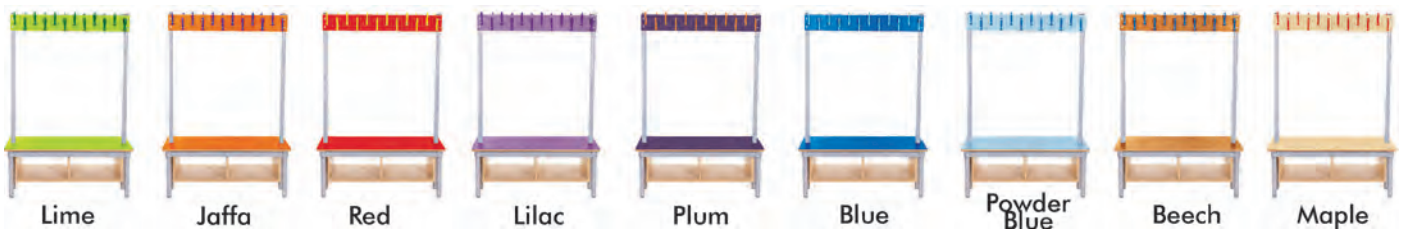

CHOICE OF 3 HEIGHTS

1700mm (11 to Adult) Seat H460mm
1400mm (8-11) Seat H380mm
1100mm (6-8) Seat H350mm