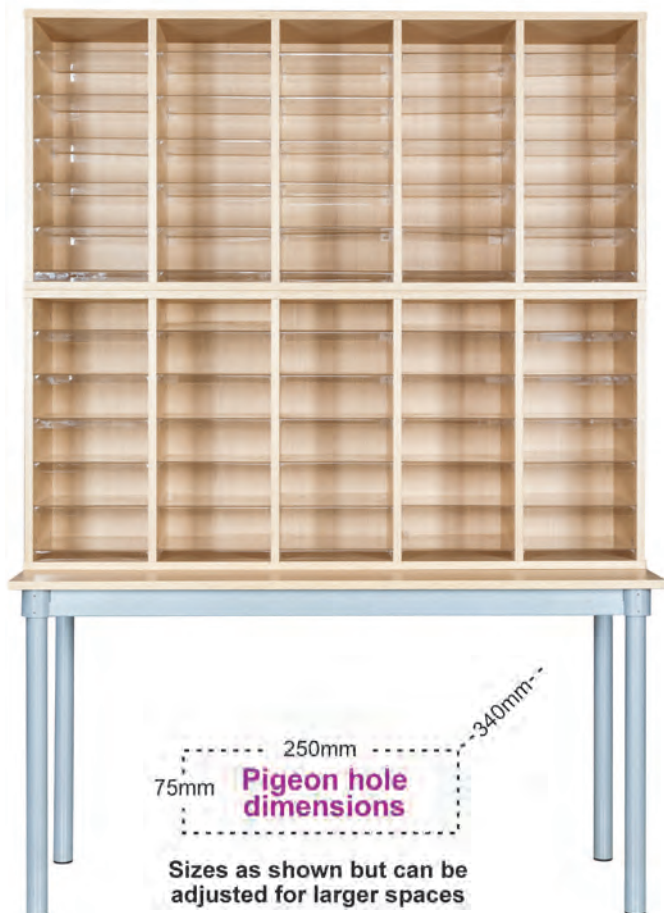

PIGEONHOLE UNITS