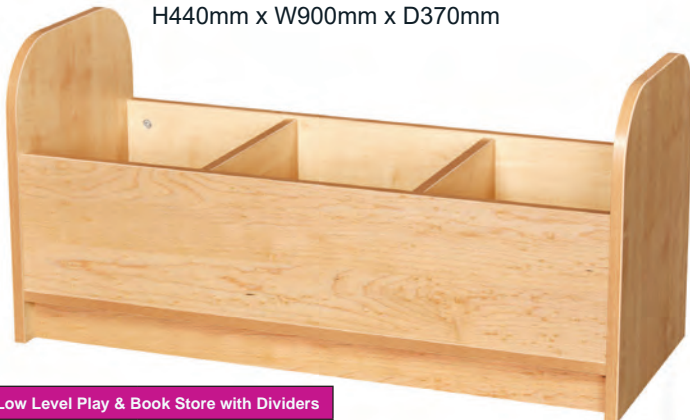

Cubby tray sizes:  
H150mm  
W260mm  
D312mm

**Low Level Play & Book Store with Dividers**

H440mm x W900mm x D370mm

Low Level Play & Book Store with Dividers	
B74046	£129.00

**Low Level Play & Book Store**