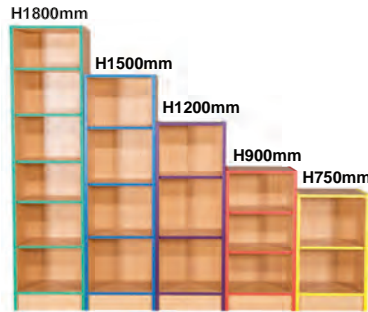

## 750mm Wide Flat Top Bookcase with Adjustable Shelves

Choice of edge colours  
 RED YELLOW BLUE GREEN PLUM BEECH

H750mm x W750mm x D325mm	
A61056	£149.00
H900mm x W750mm x D325mm	
A61057	£169.00
H1200mm x W750mm x D325mm	
A61058	£189.00
H1500mm x W750mm x D325mm	
A61059	£209.00
H1800mm x W750mm x D325mm	
A61060	£229.00