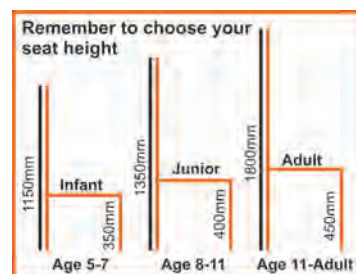

600mm Single Station

Code	600mm Double Sided Station	Hooks	Price
C72057	W600mm x D660mm	8	£289.00

900mm Single Station

Code	900mm Double Sided Station	Hooks	Price
C72058	W900mm x D660mm	14	£319.00

1200mm Single Station

Code	1200mm Double Sided Station	Hooks	Price
C72059	W1200mm x D660mm	18	£349.00

1500mm Single Station

Code	1500mm Double Sided Station	Hooks	Price
C72060	W1500mm x D660mm	24	£395.00