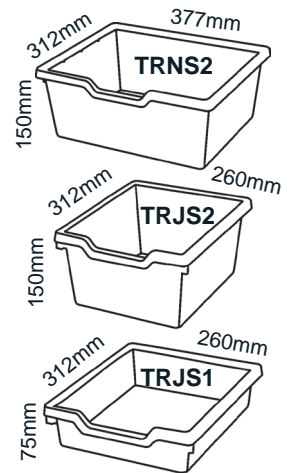

**12 Shallow Tray Double**

H800mm x W602mm x D350mm

12 Shallow Tray Double Unit	
A15022	£199.00

**18 Shallow Tray Triple**

H800mm x W892mm x D350mm

18 Shallow Tray Triple Unit	
A15023	£259.00

**8 Deep Tray Quad Unit**