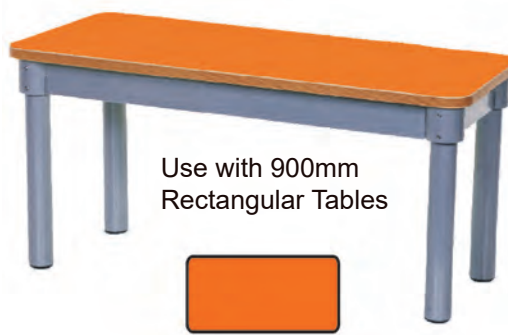

700mm Bench Seat

Use with 900mm Rectangular Tables

Code	Diameter	Price
KCTAB41	W700mm x 340mm	£79.00

Remember to choose your bench height. See above for sizes.