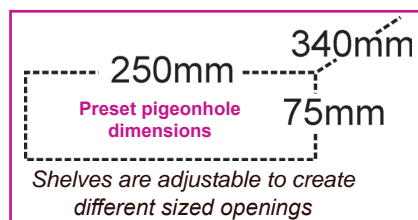

## 40 Space Quad Column Pigeonhole

H1094mm x W1094mm x D375mm

40 Space Triple Pigeonhole

A36023 £579.00

Clear acrylic shelves

Supplied with name label holder