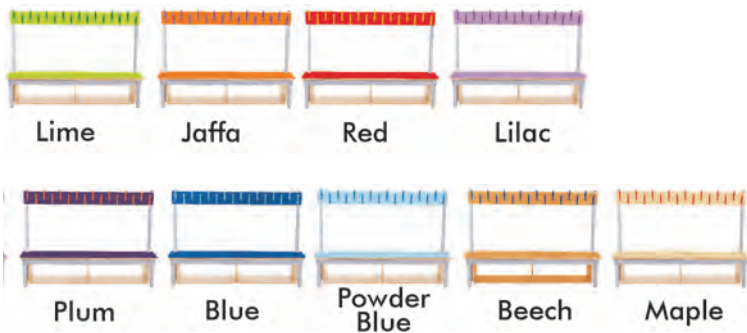

UNBREAKABLE COATHOOKS in a choice of colours!

Single Sided Coat Tidys

Code	Width	Description	Price
KCCTS6	600mm	6 Hook Single Coat Tidy	£199.00
KCCTS7	700mm	7 Hook Single Coat Tidy	£219.00
KCCTS8	800mm	8 Hook Single Coat Tidy	£229.00
KCCTS9	900mm	9 Hook Single Coat Tidy	£239.00
KCCTS10	1000mm	10 Hook Single Coat Tidy	£249.00
KCCTS11	1100mm	11 Hook Single Coat Tidy	£269.00
KCCTS12	1200mm	12 Hook Single Coat Tidy	£289.00
KCCTS13	1300mm	13 Hook Single Coat Tidy	£309.00
KCCTS14	1400mm	14 Hook Single Coat Tidy	£329.00
KCCTS15	1500mm	15 Hook Single Coat Tidy	£349.00
KCCTS16	1600mm	16 Hook Single Coat Tidy	£369.00