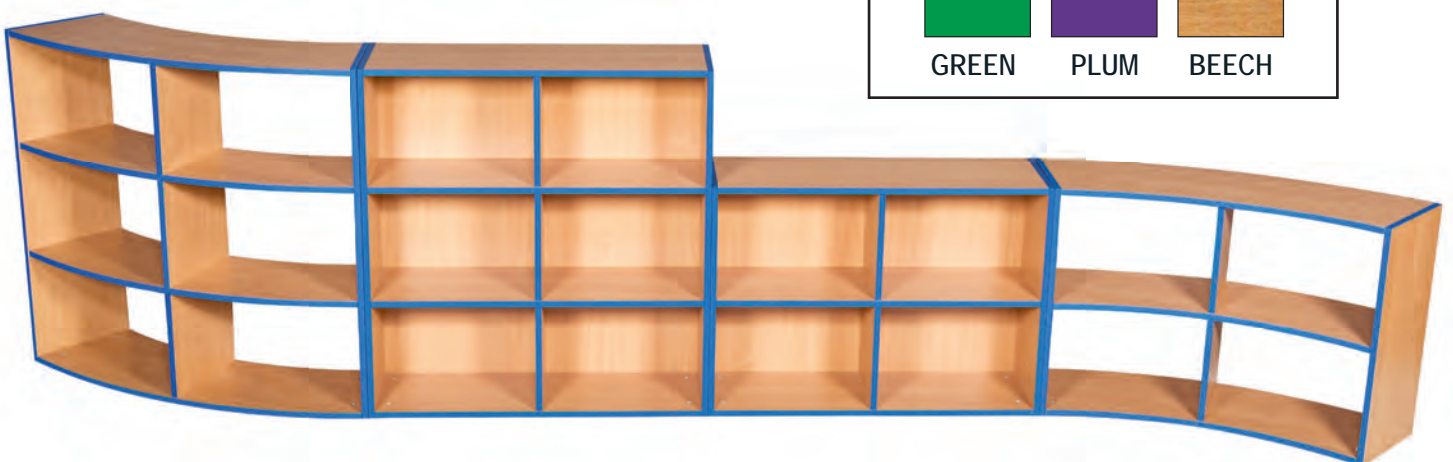

KubbyKurve Library

Create your own learning environment with this very popular range of furniture. Solidly built in 18mm MDF Beech wood with a choice of edging colours. This versatile range is great for the library and classroom as well as reception areas.

Units are supplied with chrome connector bolts to link the furniture together.