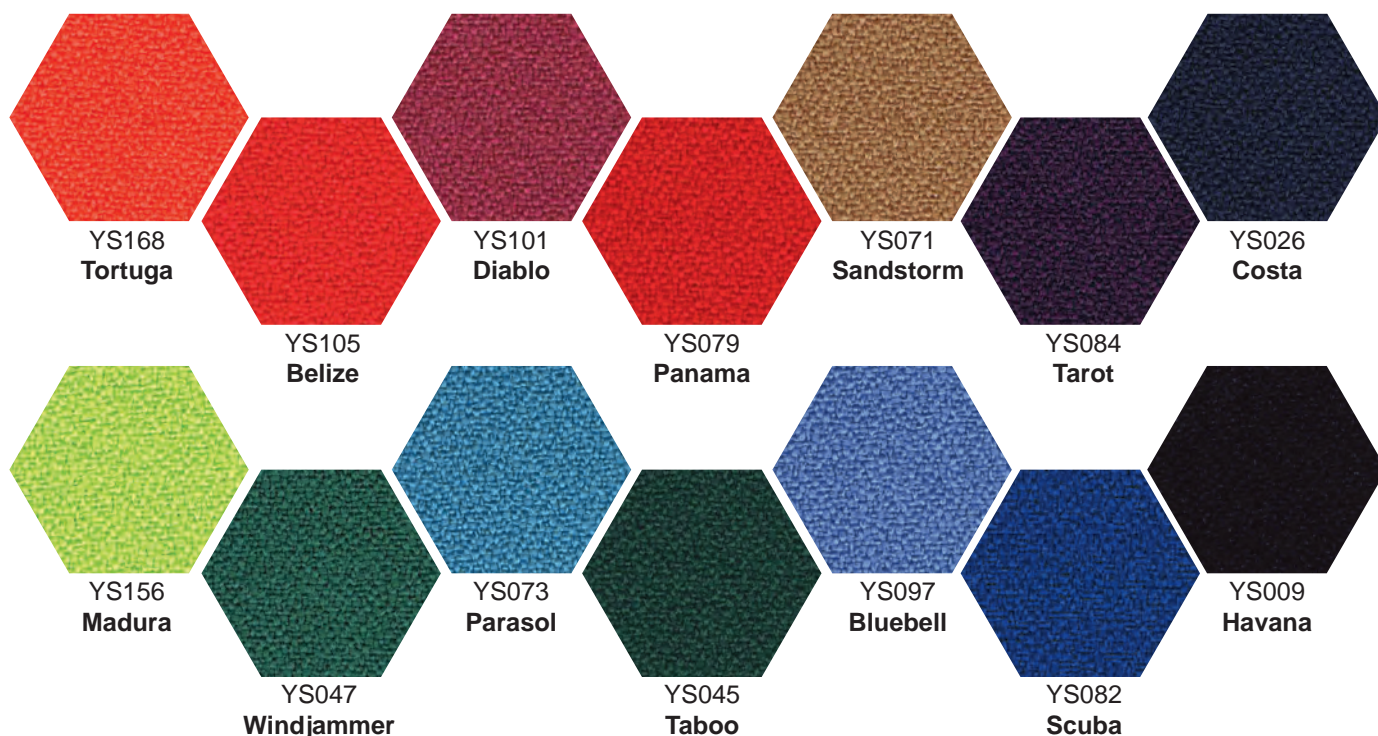

Nemi

The Acorn Nemi Range is a classic range of low reception soft seating. Welcoming and comfortable with a soft foam seat. Combine multiple units to create a long multi seat sofa. Made from the renowned and hardwearing Xtreme fabric group. Xtreme fabrics feature a modern crepe weave and are made from 100% recycled polyester, diverting waste from landfill and saving virgin raw materials. The Nemi range comes in a wide range of colours to suit any setting.

A matching upholstered coffee table is also available in the range to complete the look. Perfect for breakout, reception, lounge or hospitality areas.