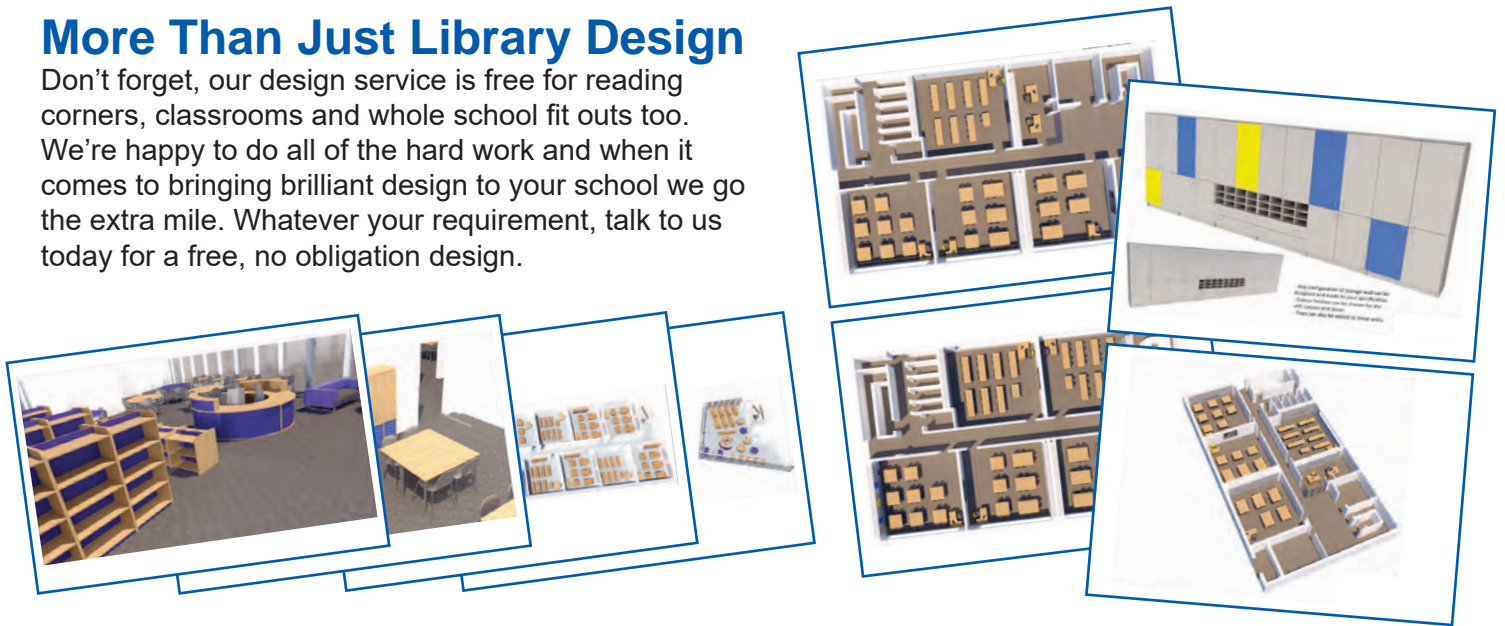

You're In Safe Hands

Our market leading range of educational furniture has been developed working directly with schools and by our own team of experienced in house designers. No matter how big or small your Library or Classroom project may be, we can create the perfect learning space. Our team will meet you at your school when possible to take measurements and start the design process. Alternatively try our remote design process for even faster results.

More Than Just Library Design

Don't forget, our design service is free for reading corners, classrooms and whole school fit outs too. We're happy to do all of the hard work and when it comes to bringing brilliant design to your school we go the extra mile. Whatever your requirement, talk to us today for a free, no obligation design.