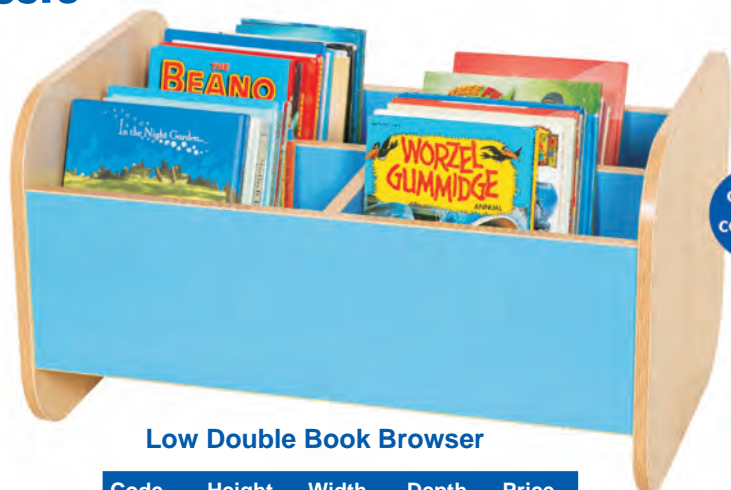

Low Double Book Browser

Code	Height	Width	Depth	Price
KCBB1	420mm	750mm	500mm	£149.00

CHOICE OF COLOURS