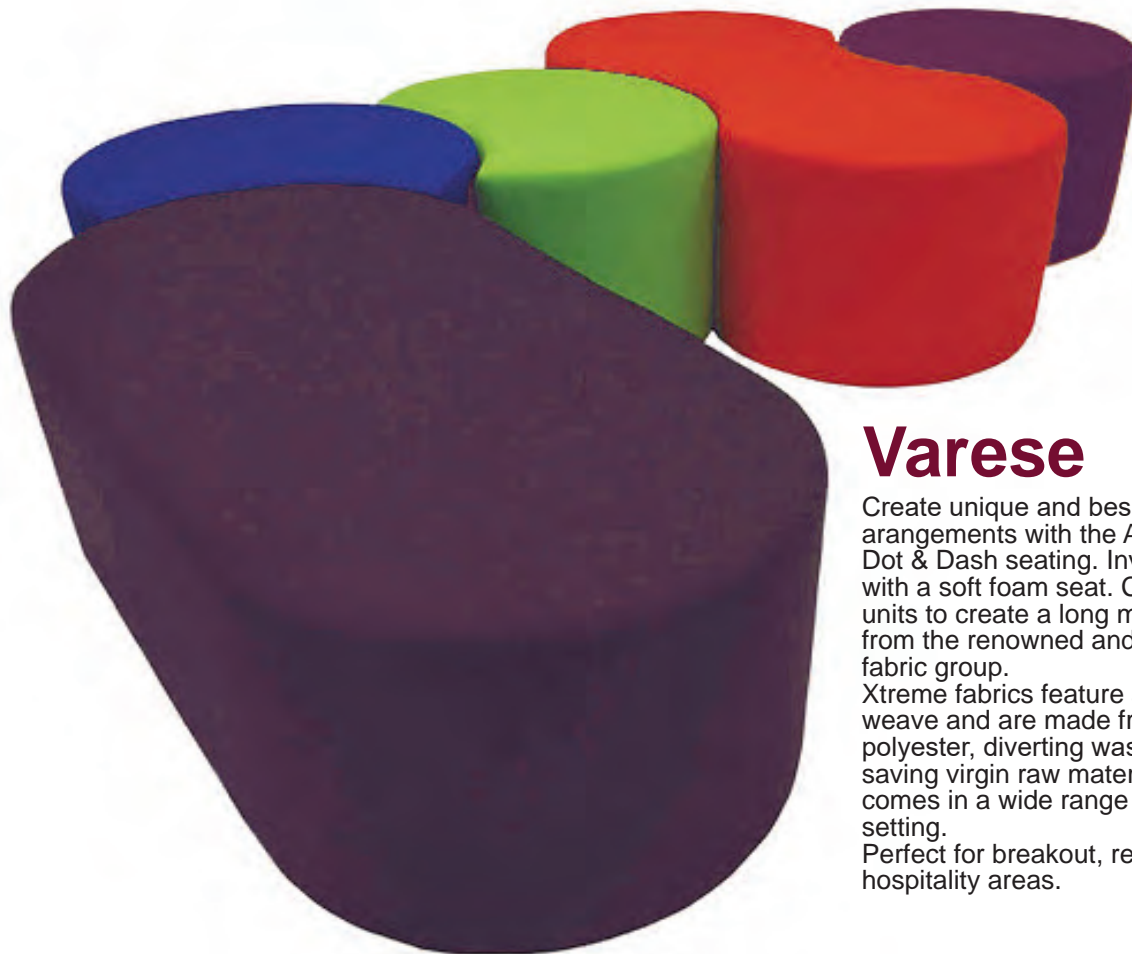

Varese

Create unique and bespoke seating arrangements with the Acorn Varese modular Dot & Dash seating. Inviting and comfortable with a soft foam seat. Combine multiple units to create a long multi seat sofa. Made from the renowned and hardwearing Xtreme fabric group.

Xtreme fabrics feature a modern crepe weave and are made from 100% recycled polyester, diverting waste from landfill and saving virgin raw materials. the Varese range comes in a wide range of colours to suit any setting.

Perfect for breakout, reception, lounge or hospitality areas.