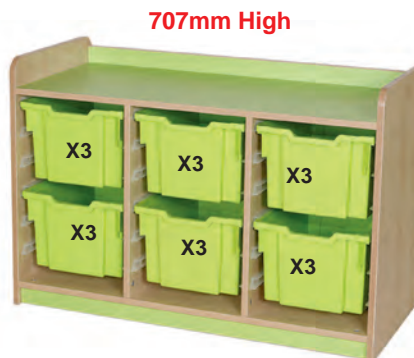

707mm High

6 x X3 Trays

Code	Price
KCTTC6	£209.00