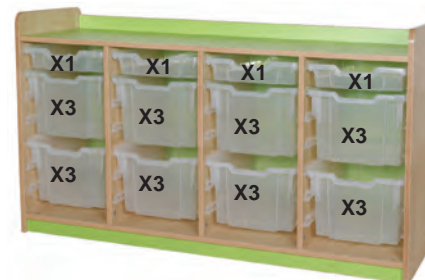

Code	Price
KCTQC7	£319.00

877mm High

**32 Tray Quad**

Code	Price
KCTQ32	£349.00

962mm High

**36 Tray Quad**

Code	Price
KCTQ36	£379.00

1047mm High