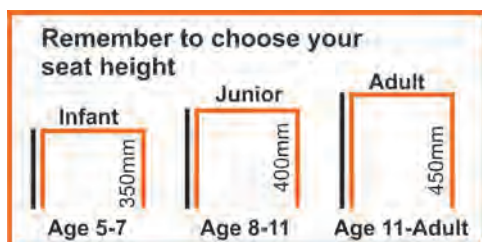

### 1500mm Double Bench

Code	1500mm Double Bench	Price
C72036	W1500mm x D620mm	£259.00

**600mm Double Bench with Shoerack**

Code	600mm Double Bench with Shoerack	Price
C72037	W600mm x D620mm	£259.00

**900mm Double Bench with Shoerack**