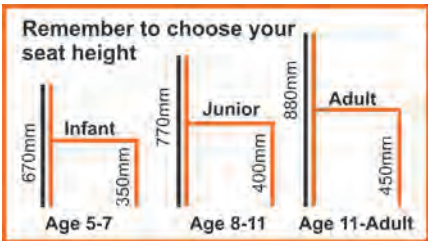

Available in 3 heights - 350mm / 400mm / 450mm