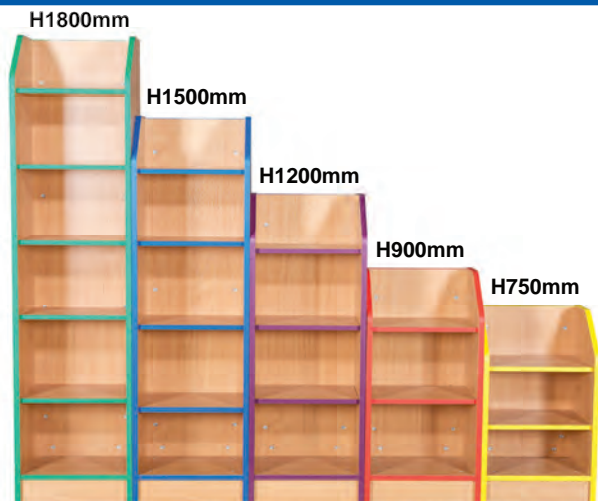

Choice of edge colours
RED YELLOW BLUE GREEN PLUM BEECH

5 HEIGHTS

750mm - 1800mm

Adjustable Shelves