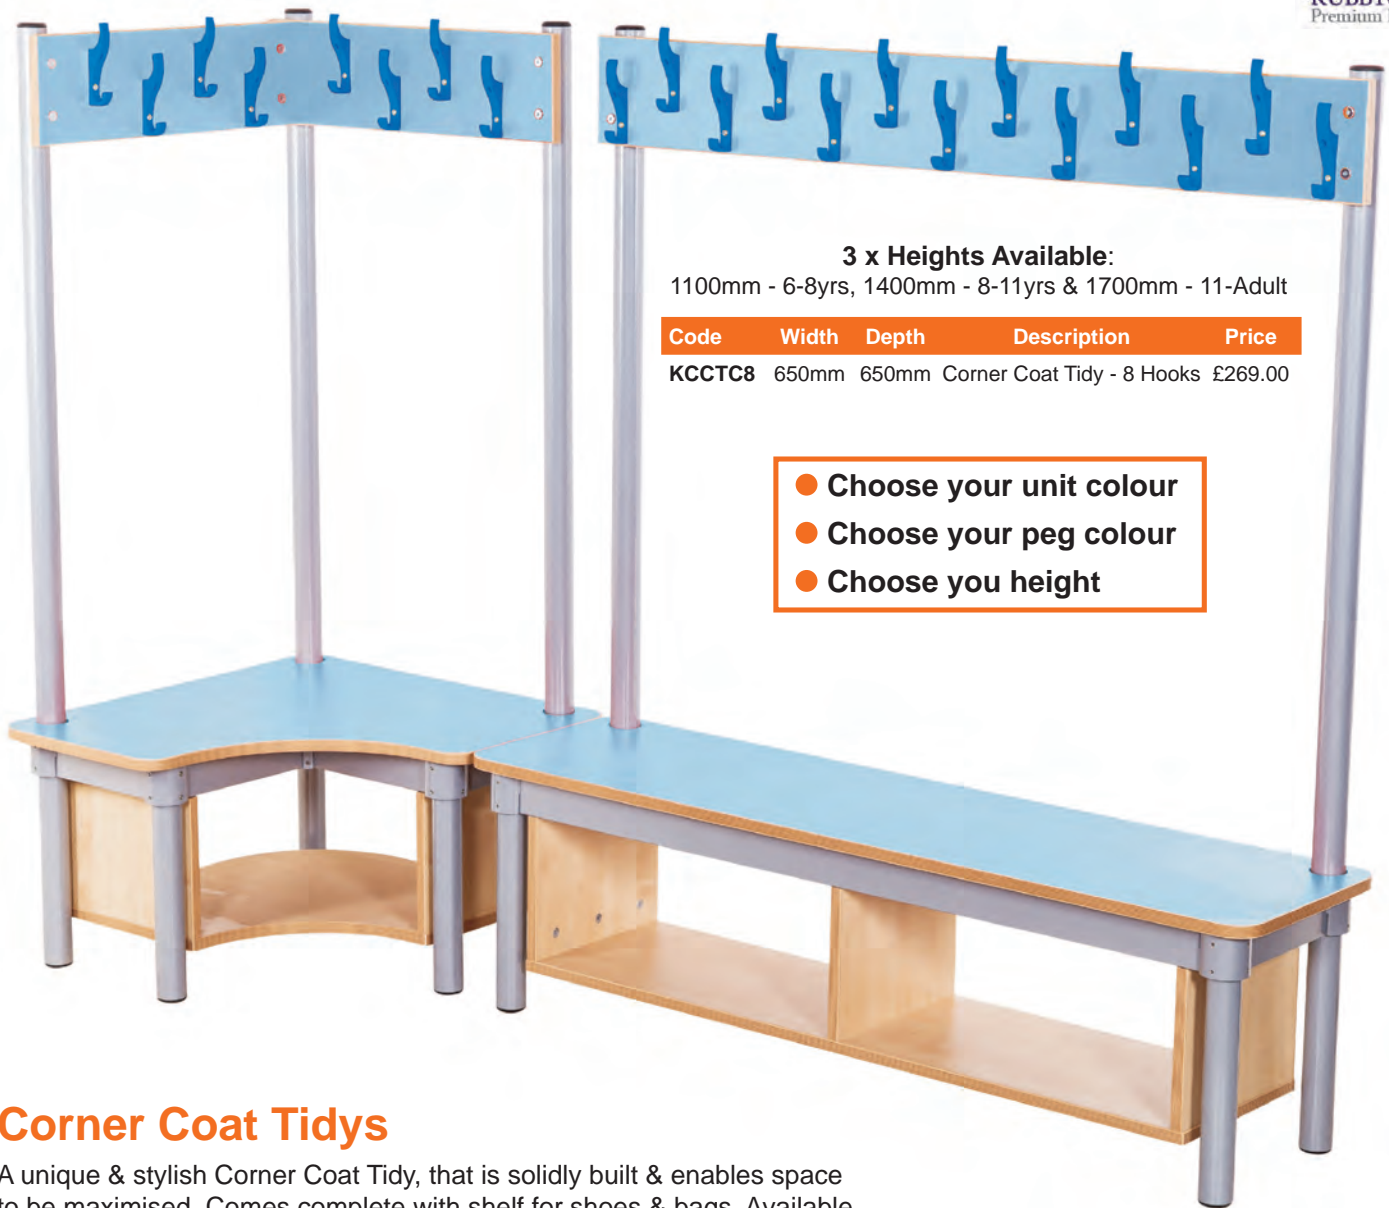

3 x Heights Available:

1100mm - 6-8yrs, 1400mm - 8-11yrs & 1700mm - 11-Adult

Code	Width	Depth	Description	Price
KCCTC8	650mm	650mm	Corner Coat Tidy - 8 Hooks	£269.00

- Choose your unit colour
- Choose your peg colour
- Choose you height

Corner Coat Tidys

A unique & stylish Corner Coat Tidy, that is solidly built & enables space to be maximised. Comes complete with shelf for shoes & bags. Available in a choice of 7 colours & with a choice of unbreakable pegs in 9 colours.