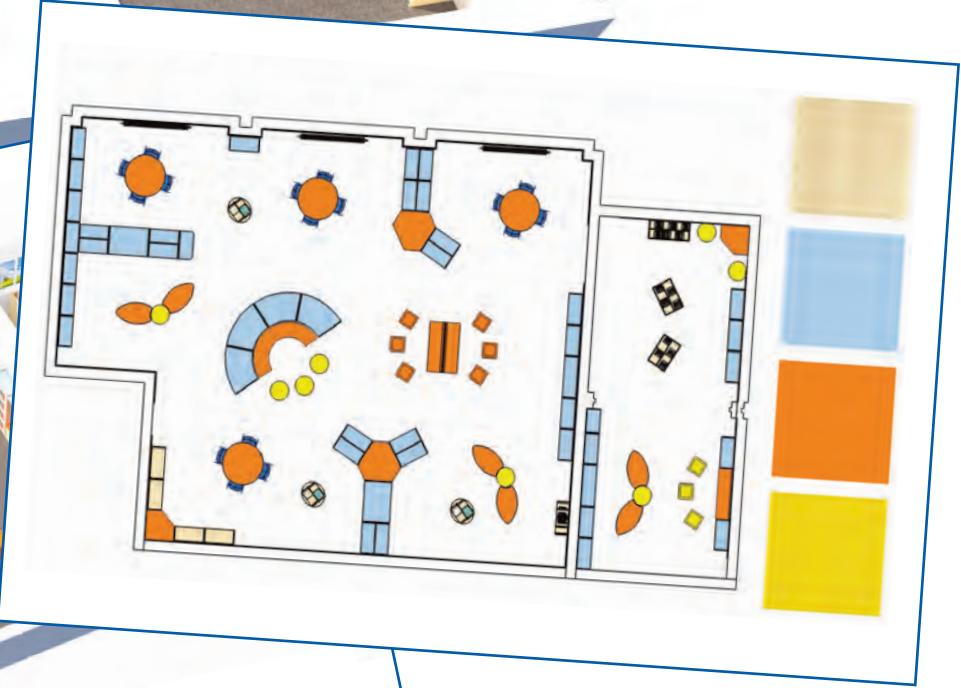

Get a free design from our experienced design team.

Designed by us - See your new Library in 2D and 3D drawings.