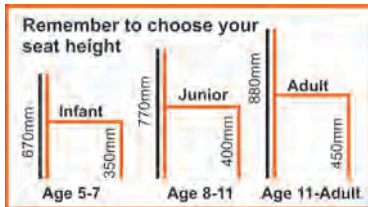

600mm Single Seat

Code	600mm Single Seat	Price
C72025	W600mm x D355mm	£159.00

Available in 3 heights - 350mm / 400mm / 450mm

900mm Single Seat

Code	900mm Single Seat	Price
C72026	W900mm x D355mm	£189.00

1200mm Single Seat

Code	1200mm Single Seat	Price
C72027	W1200mm x D355mm	£219.00

1500mm Single Seat

Code	1500mm Single Seat	Price
C72028	W1500mm x D355mm	£249.00