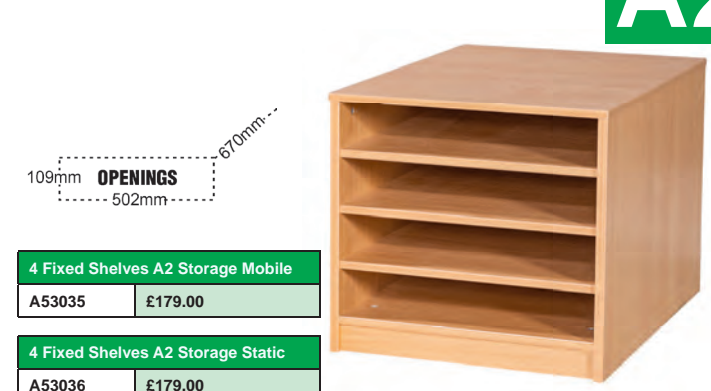

4 Fixed Shelves A2 Paper Storage

H586mm x W542mm x D705mm

A2

4 Fixed Shelves A2 Storage Mobile	
A53035	£179.00

4 Fixed Shelves A2 Storage Static	
A53036	£179.00