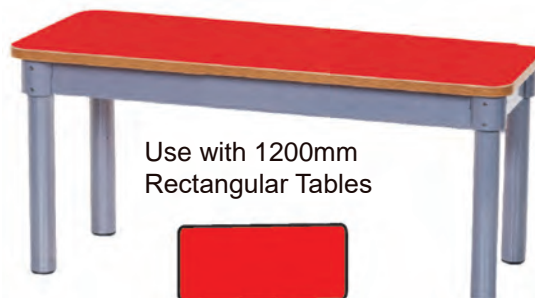

900mm Bench Seat

Use with 1200mm Rectangular Tables

Code	Diameter	Price
KCTAB43	W900mm x 340mm	£83.00