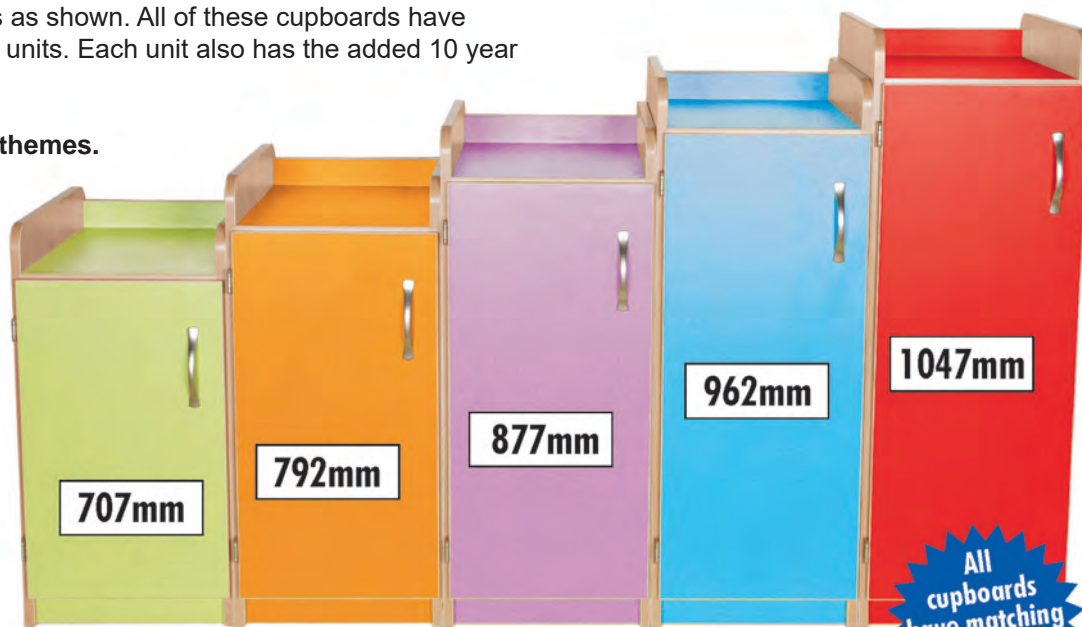

Kubbyclass® Slimline Cupboards

High quality, slimline cupboards come with hinged single door & adjustable shelves as shown. All of these cupboards have matching height tray units. Each unit also has the added 10 year guarantee.

Choice of 7 colour themes.

OPTIONAL LOCKS ADD £15

Note: All single door cupboards have hinges on the left. Please let us know if you would like the hinges fitted on the right hand side.