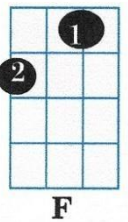

GYPSY WOMAN - DON WILLIAMS (1974)

Intro.....[C] [F] [C]

C **F** **C**
Silver coins that jingle jangle.

G7
dancing shoes that dance in time

C **F** **C** **G7** **C**
All the secrets of her dark eyes, they did sing in gypsy rhyme

C **F** **C** **G7**
Yellow clover, entangled blossom, in a meadow silky green

C **F** **C** **G7** **C** **C7**
Where she held me, to her bussom, just a boy of seventeen

CHORUS

F **C** **G7**
I recall a gypsy woman, silver spangles in her eyes