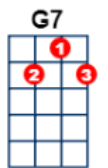

You're My Best Friend (31 Oct 23)

artist:Don Williams , writer:Waylon Holyfield

[C] You placed gold [G7] on my [C] finger
You brought [F] love like I'd never [C] known
You gave life to our [F] children
And to [C] me a [G7] reason to go [C] on

[C] You're my bread [F] when I'm [C] hungry
You're my [G7] shelter from troubled [C] winds
You're my anchor in life's [F] ocean
But most of [C] all [G7] you're my best [C] friend

[C] When I need hope [G7] and inspi[C]ration
You're always [F] strong when I'm tired and [C] weak
[G7] I could [C] search this whole world [F] over
But you'd still [C] be every[G7]thing that I [C] need

[C] You're my bread [F] when I'm [C] hungry
You're my [G7] shelter from troubled [C] winds
You're my anchor in life's [F] ocean
But most of [C] all [G7] you're my best [C] friend

[C] You're my bread [F] when I'm [C] hungry
You're my [G7] shelter from troubled [C] winds
You're my anchor in life's [F] ocean
But most of [C] all [G7] you're my best [C] friend