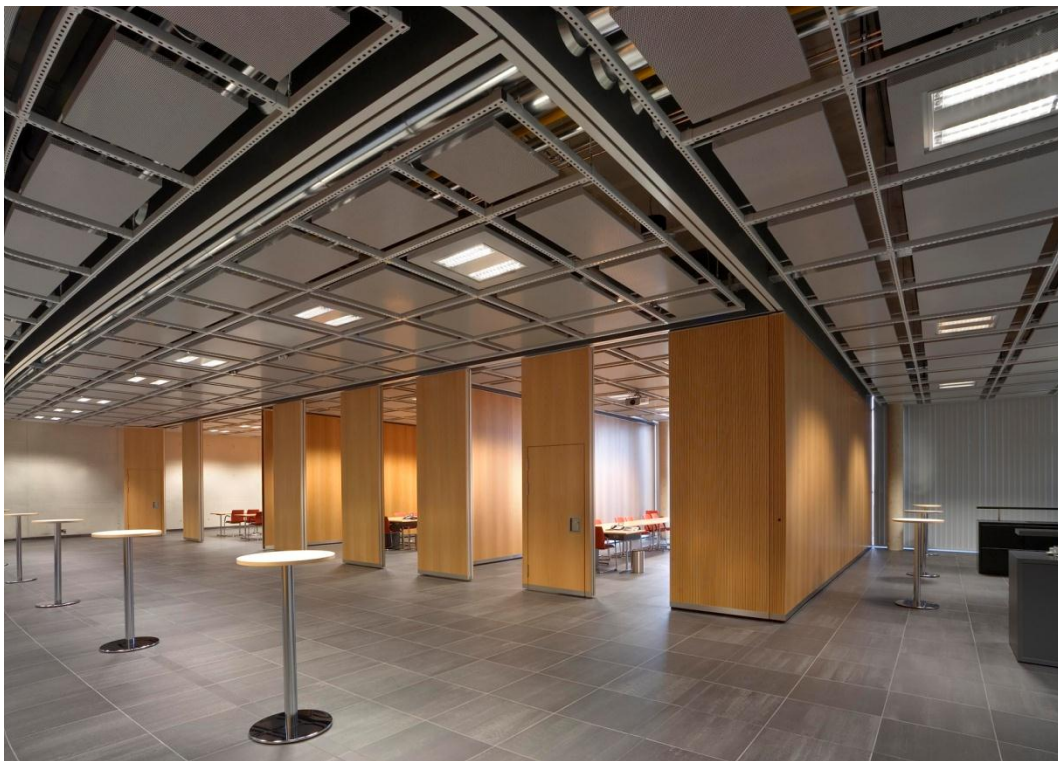

SWG 600

Blockvägg EASYmatic

FULL
SCREEN:
CTR+L

EXIT FULL
SCREEN:
ESC