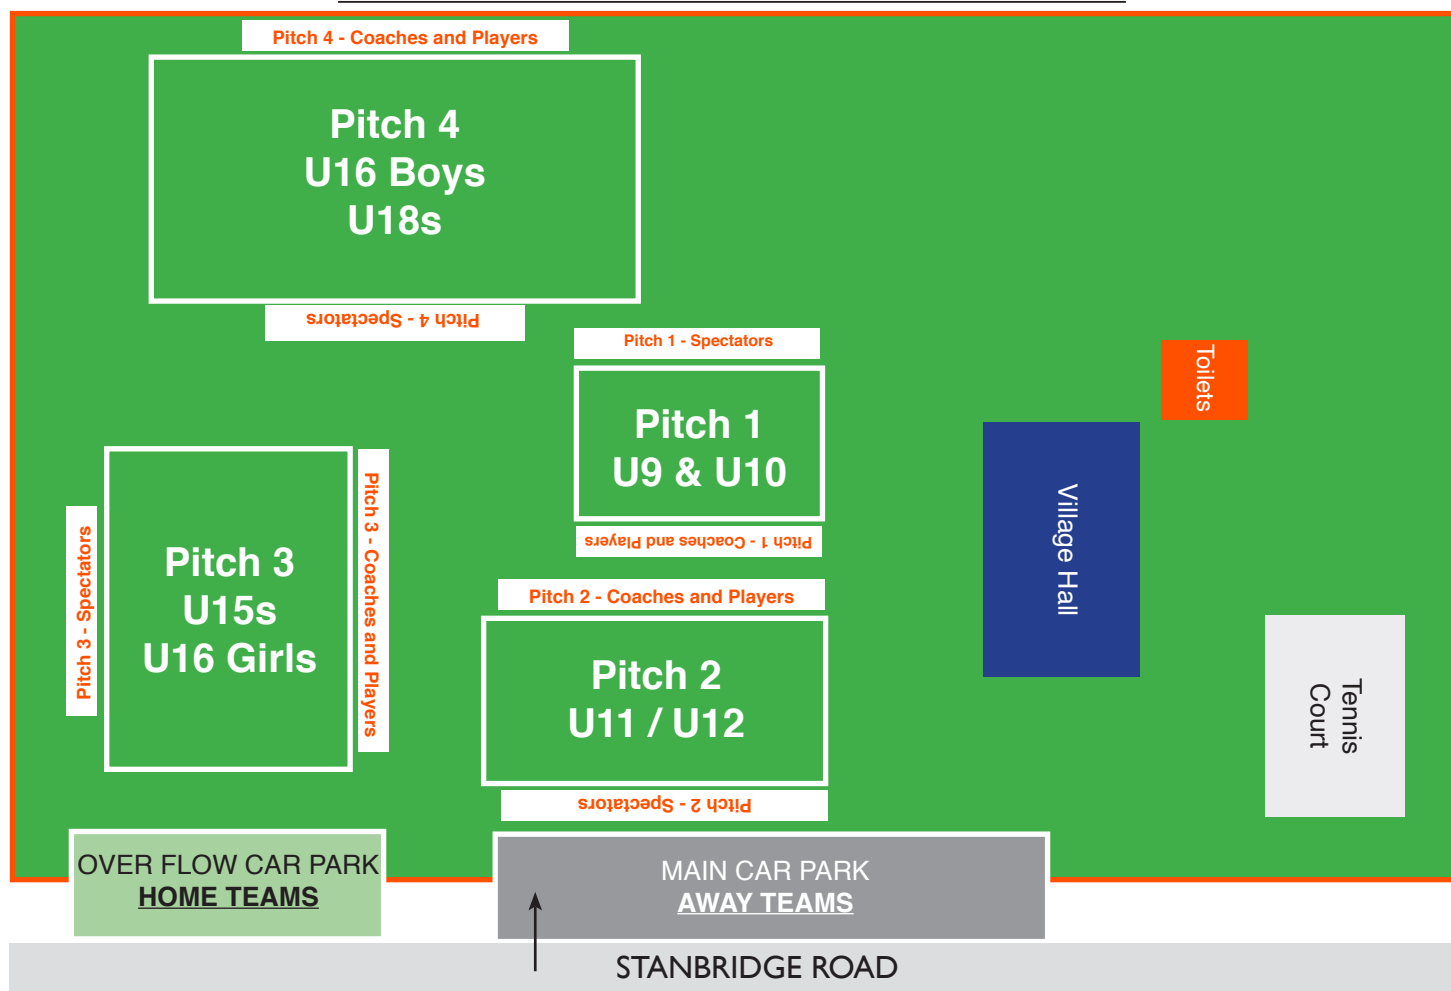

Coming South on the A5, heading towards Dunstable, you will pass through Hockliffe. Shortly after this, you will need to turn right when you see the signpost for Standbridge and Tilsworth. As you drive through the village of Tilsworth, the pitches come up on your right hand side.

The manager of the team you are playing will have informed you which pitch you are playing on according to the map below.

The village hall is **STRICTLY out of bounds** on a Saturday morning but we do have separate toilets located behind the village hall. Please also note there is also a **No Smoking** and **No Dog** policy at the ground.

PLEASE DO NOT ARRIVE ANY EARLIER THAN 30 MINUTES BEFORE KICK OFF TIME

We now have two areas for parking on matchdays and ask visiting teams to park in the main car park and home teams to use our overflow car park, situated to the left of the main entrance.

PLEASE SEE PAGE 2 FOR YOUR CAR PARK PASS

PLEASE PRINT THIS OUT AND DISPLAY ON YOUR DASHBOARD

PLEASE DO NOT PARK ON THE ROADSIDE.