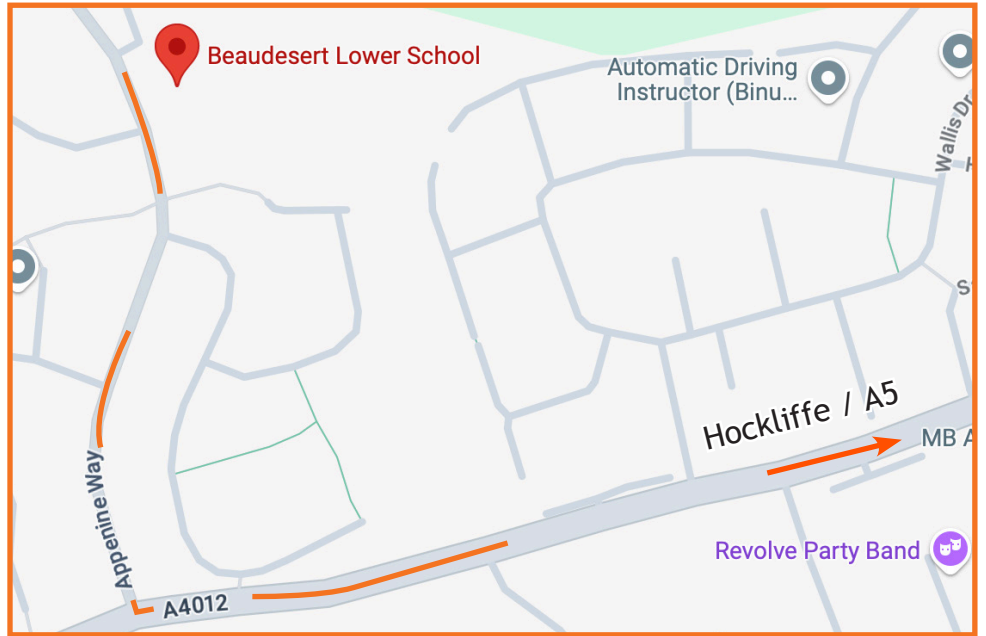

Location for:
Under 7s
Under 8s

Beaudesert Lower School,
Appenine Way,
Leighton Buzzard,
LU7 3DX

Team Colours Orange Shirts
Black Shorts
Black Socks

Coming South on the A5, heading towards Dunstable, you will come into the village of Hockliffe and a set of traffic lights. At this set of lights you will see the White Hart PH (Harvester) on your right and it is here where you need to turn right (Leighton Road - A4012)

Follow this road into Leighton Buzzard until you see the Leighton Buzzard Garden Centre on your left.

You will then need to take the next right turn into Appenine Way where the school will appear on your right, as per the map above.