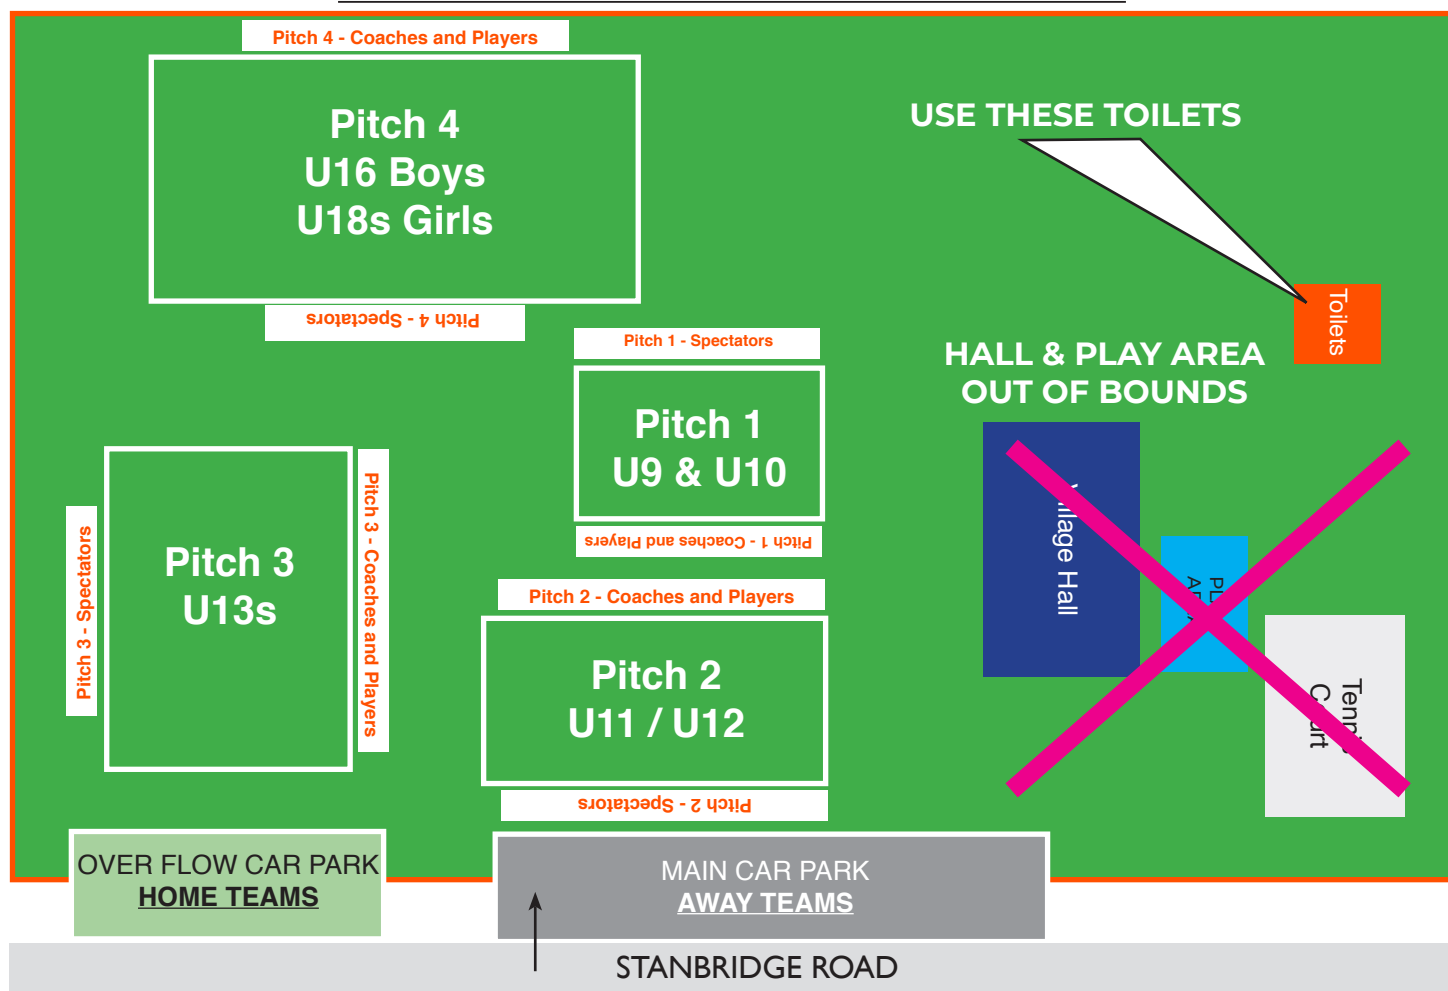

Coming South on the A5, heading towards Dunstable, you will pass through Hockliffe. Shortly after this, you will need to turn right when you see the signpost for Standbridge and Tilsworth. As you drive through the village of Tilsworth, the pitches come up on your right hand side.

The manager of the team you are playing will have informed you which pitch you are playing on according to the map below.

The village hall and play area are STRICTLY out of bounds on a Saturday morning but we do have separate toilets located behind the village hall. Please also note there is also a No Smoking and No Dog policy at the ground.

PLEASE DO NOT ARRIVE ANY EARLIER THAN 30 MINUTES BEFORE KICK OFF TIME

We now have two areas for parking on matchdays and ask visiting teams to park in the main car park and home teams to use our overflow car park, situated to the left of the main entrance.

PLEASE SEE PAGE 2 FOR YOUR CAR PARK PASS

PLEASE PRINT THIS OUT AND DISPLAY ON YOUR DASHBOARD

PLEASE DO NOT PARK ON THE ROADSIDE.