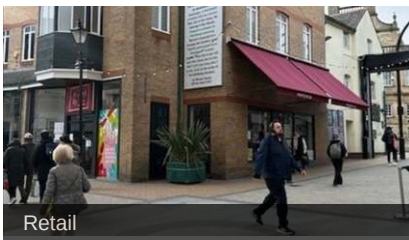

18 Orchard Square, Sheffield, S1 2FB

Address: 18 Orchard Square, Sheffield, S1 2FB
Town: Sheffield
Ward: Sheffield
Postcode: S1 2FB
Min Size: 3,504 sqft
Max Size: 3,504 sqft

Company: South Yorkshire MCA
Phone: +44 (0) 114 220 3444
Email: invest@southyorkshire-ca.gov.uk