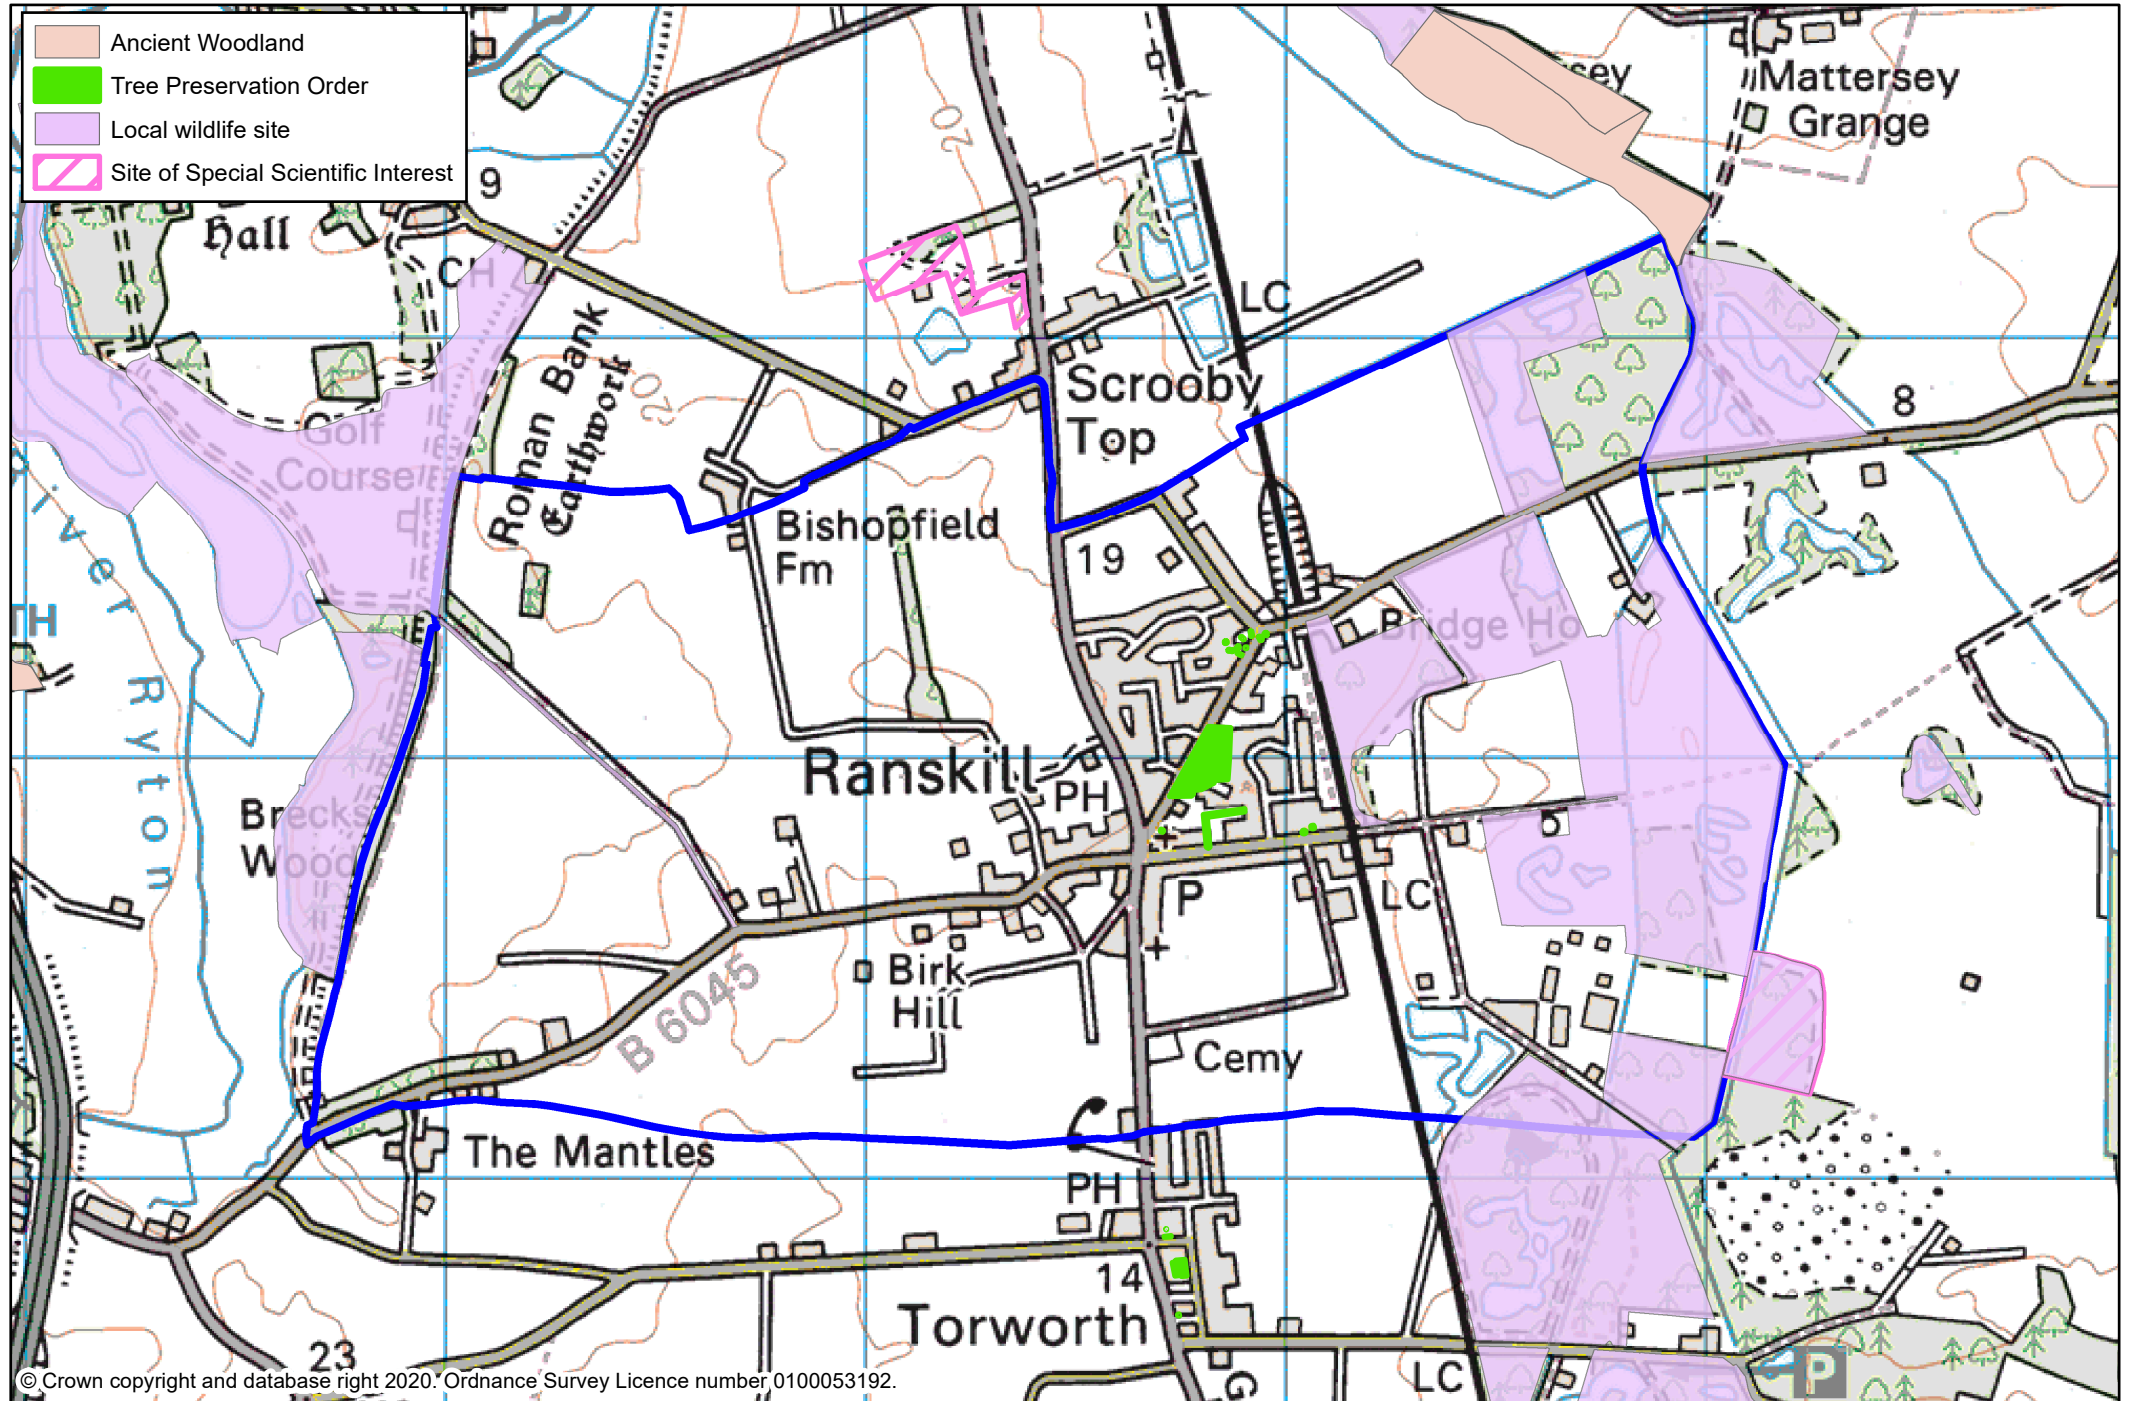

Ranskill

© Crown copyright and database right 2020. Ordnance Survey Licence number 0100053192.