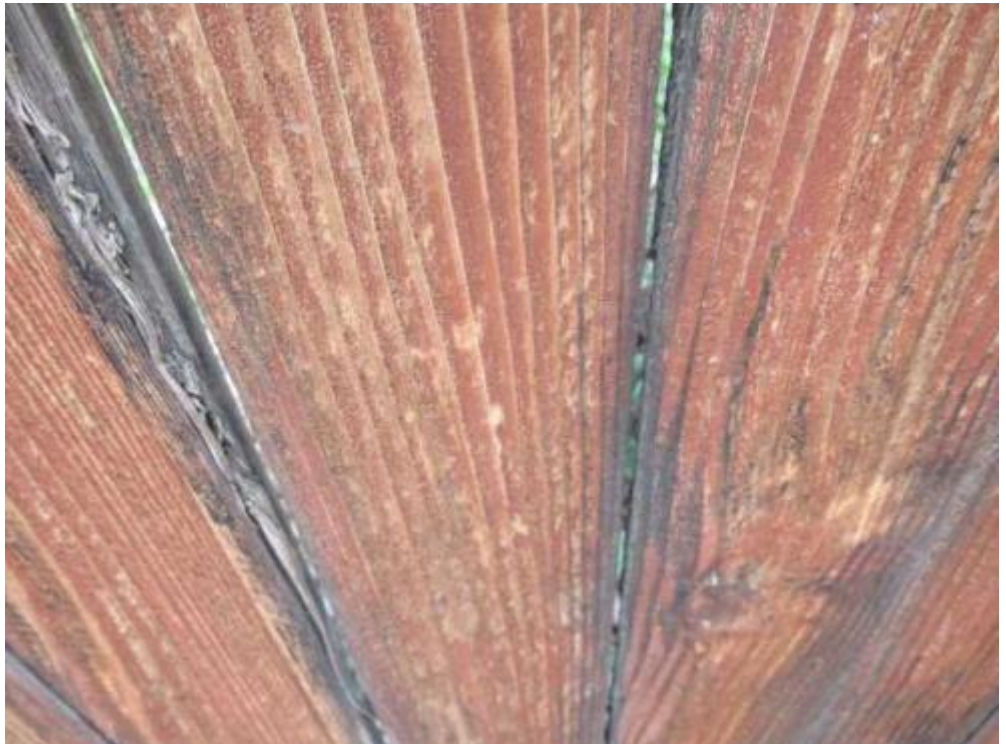

52 52-

Date Taken: 6/29/2018

Taken By: Mike Reed

Right / Outer Fence - hail damage to stain