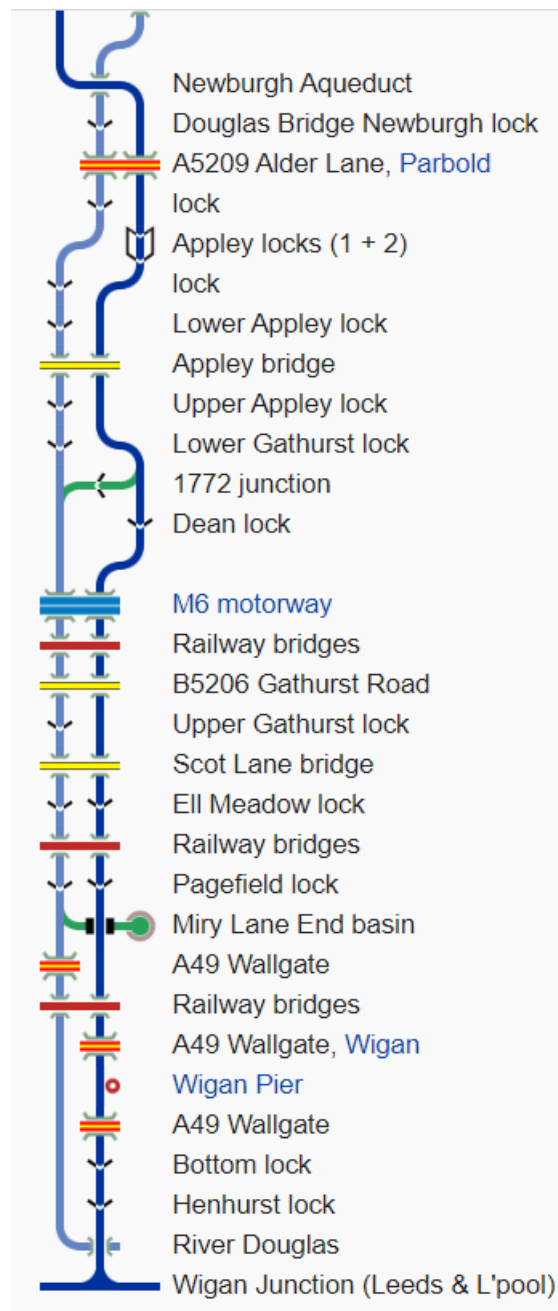

Routes of Liverpool & Leeds Canal & River Douglas in Wigan and District

Key

Light Blue (River Douglas)

Dark Blue (Leeds & Liverpool Canal)