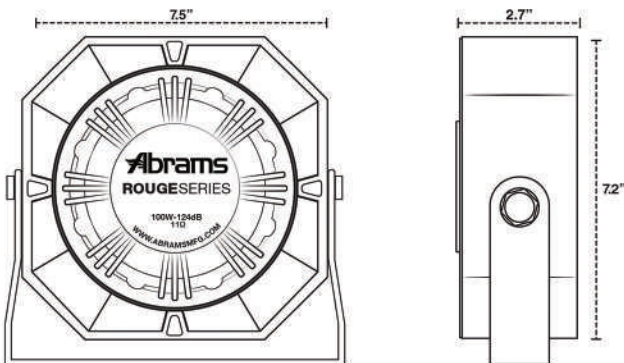

Rugged Housing

Cost Effective

Easy Installation

Premium Line

L-Shape Bracket

U-Shape Bracket

SPECIFICATION

SKU	RGS-100
Product Dimensions	7.5" W x 7.2" H x 2.7" D
Item Weight	7 pounds
Voltage	12 Volts
Wattage	100 Watts
Waterproof	IP67 Rated
Packaging Contains	Speaker, Owner's Manual

U-Shape Bracket

L-Shape Bracket