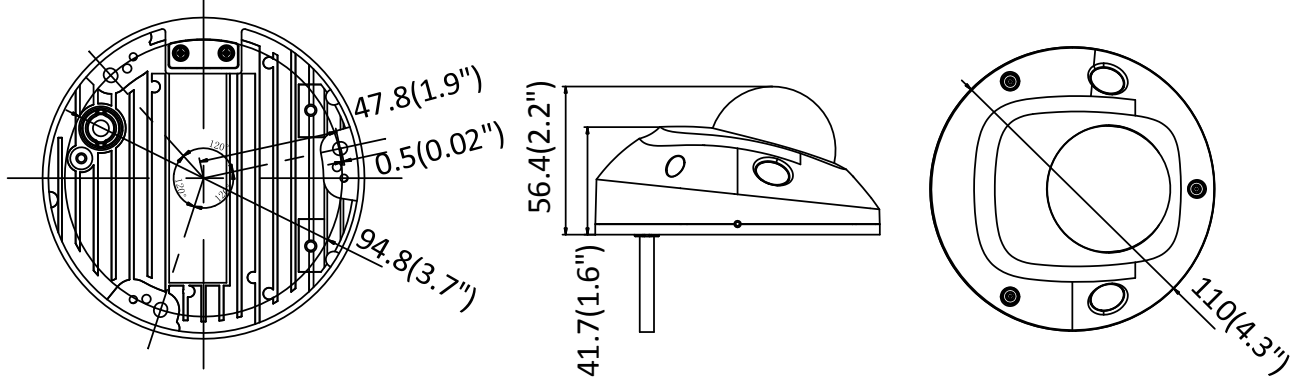

Dimensions