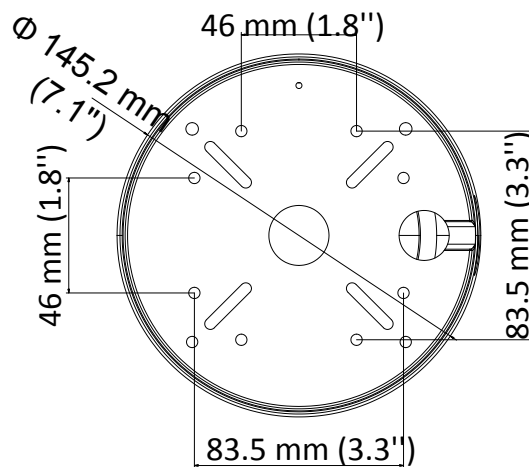

Order Model

DS-2CE59U1T-VPIT3ZF, DS-2CE59U1T-AVPIT3ZF

Dimension