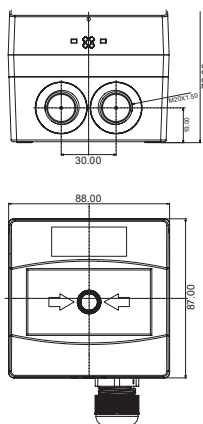

## Dimensions (mm)

SURFACE MOUNT

WEATHER-PROOF