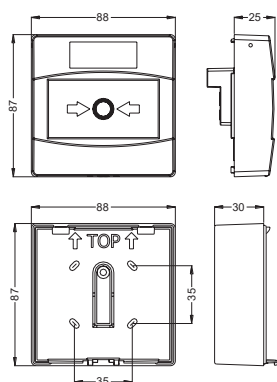

## Dimensions (mm)

SURFACE MOUNT

WEATHER-PROOF