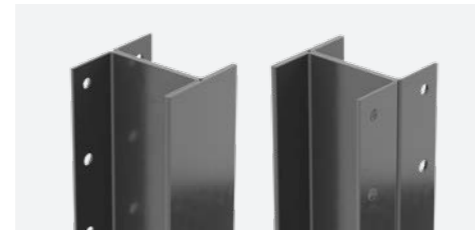

DETAILS OF WHAT YOU'LL NEED

Work out from your desired fence height what components you need to buy and contact us to find your nearest distributor