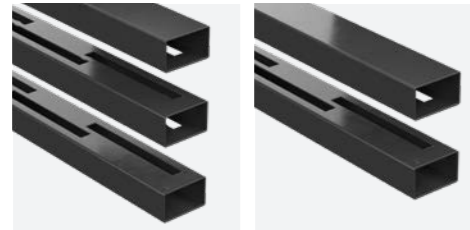

DETAILS OF WHAT YOU'LL NEED

Work out from your desired fence height what components you need to buy and contact us to find your nearest distributor