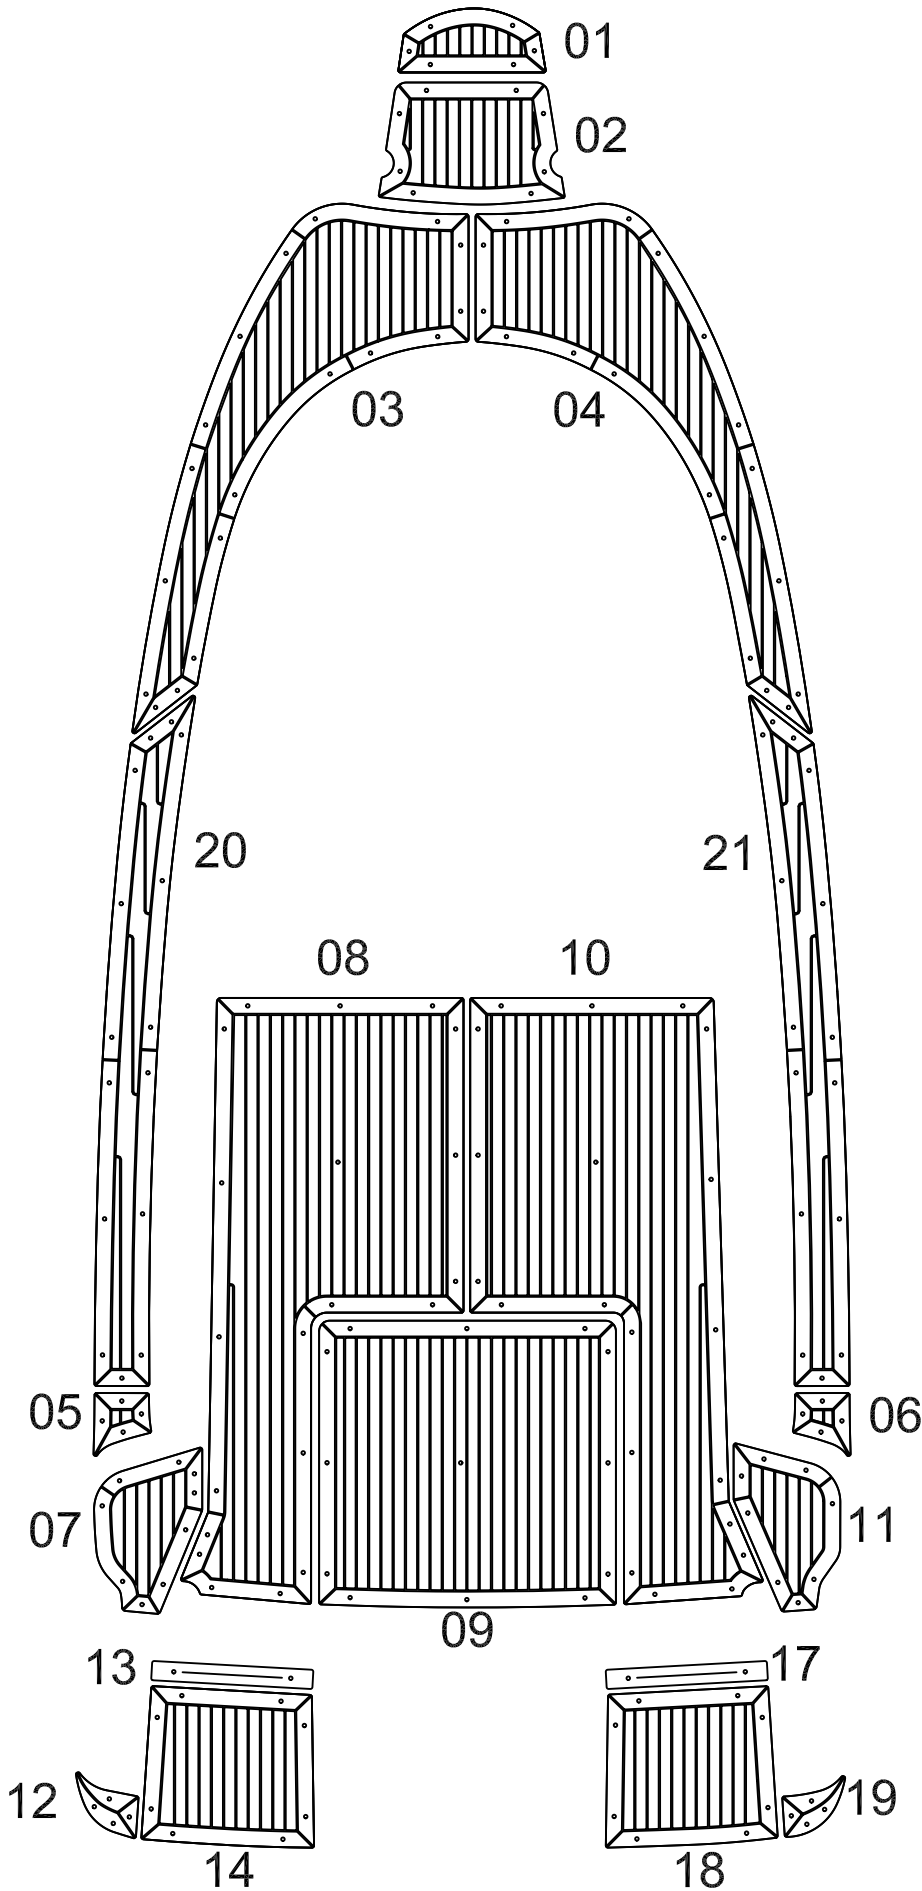

Aquador 21 WAE

Model year :
2010

EUDE Model Code :
Q21E

Set Divisions :

FD	01, 02
CP	03 - 11, 20, 21
SP	12 - 14, 17 - 19

Legend :

FD - Foredeck
CP - Cockpit
SP - Swimming Platform

Notes :