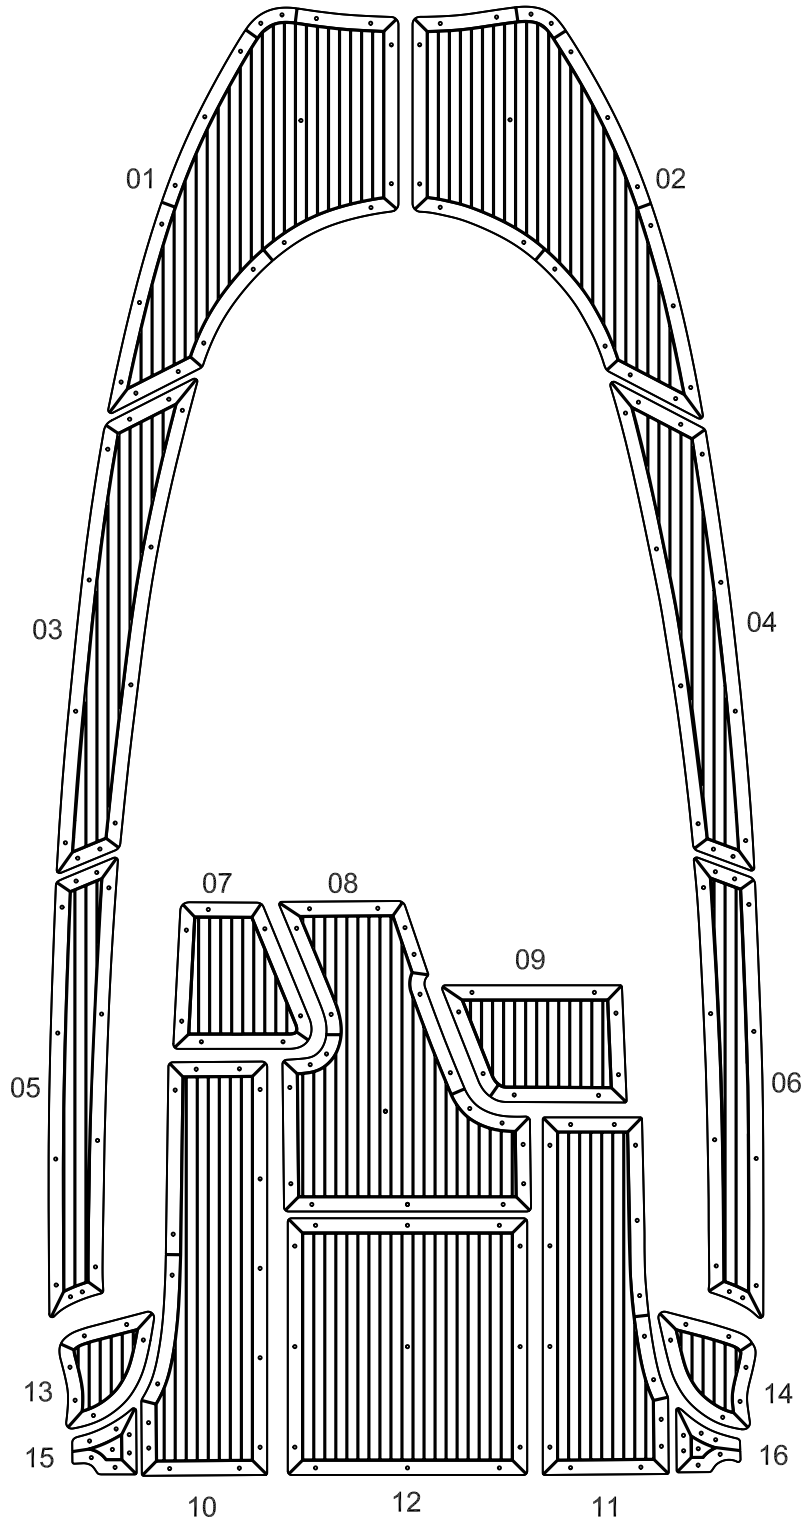

Aquador 23 WA

Model year :

-

EUDE Model Code :

Q23W

Set Divisions :

BD 01 - 16

Legend :

BD - Boat Decking

Notes :

Thickness 9mm
Frame/slat : 45/31
Holes
NRE

Revision Month

18 October 2006