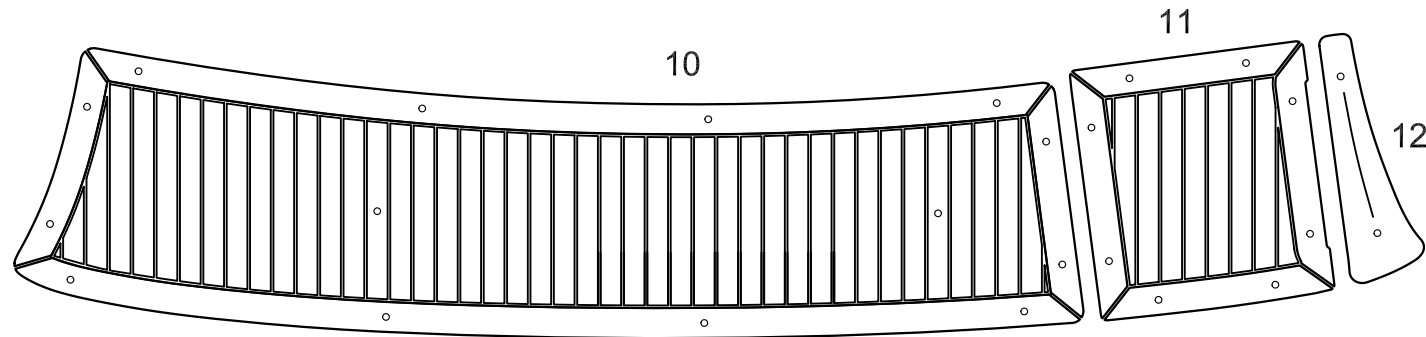

Bayliner 195 BR

Model year :
2010

EUDE Model Code :
L195_2006

Set Divisions :

AD 10 - 12

SP 14 = SPL65214

Legend :

AD - Aft Deck

SP - Swim Platform

Notes :

Upper Radius R6 all around

Revision Date
12 March 2007