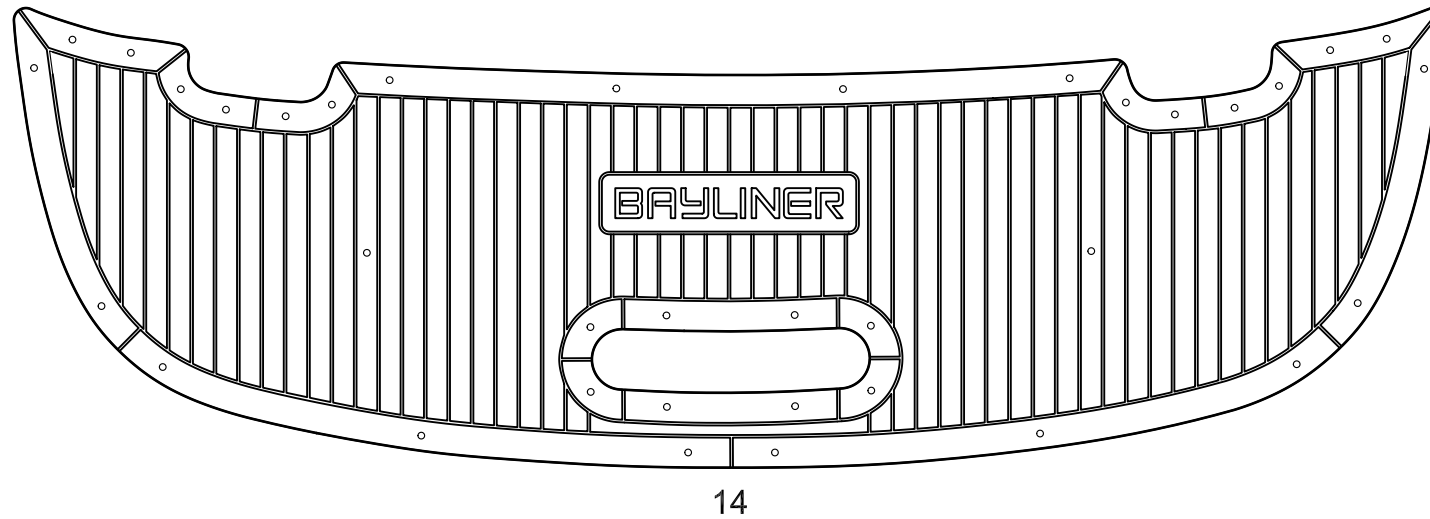

Bayliner 195 BR

Model year :
2010

EUDE Model Code :
L195_2006

Set Divisions :

AD 10 - 12

SP 14 = SPL65214

Legend :

AD - Aft Deck

SP - Swim Platform

Notes :

Upper Radius R6 all around

Revision Date
12 March 2007