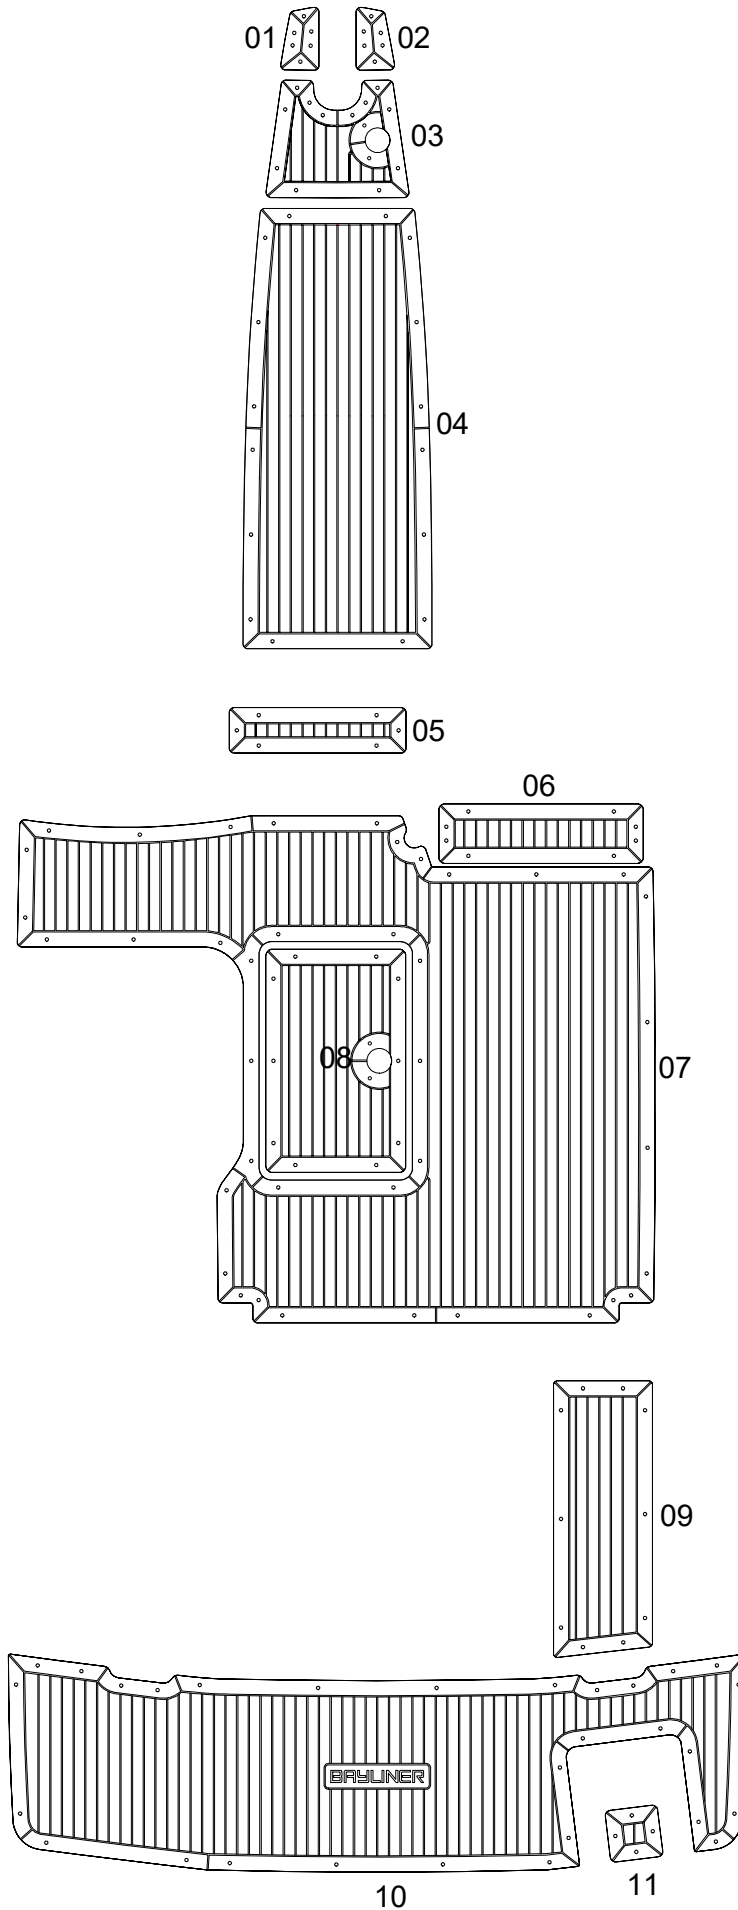

# Bayliner 642

Model year :

-

EUDE Model Code :

L642

Set Divisions :

FD	01 - 05	
CP	06 - 08	2193407
SP	10, 11	2193408
WT	09	

Legend :

FD - Foredeck

CP - Cockpit

SP - Swim platform

WT - Walk through

Notes :

Thickness 9mm

Width frame/slat : 45/31

Holes, except for Agustow/Poland