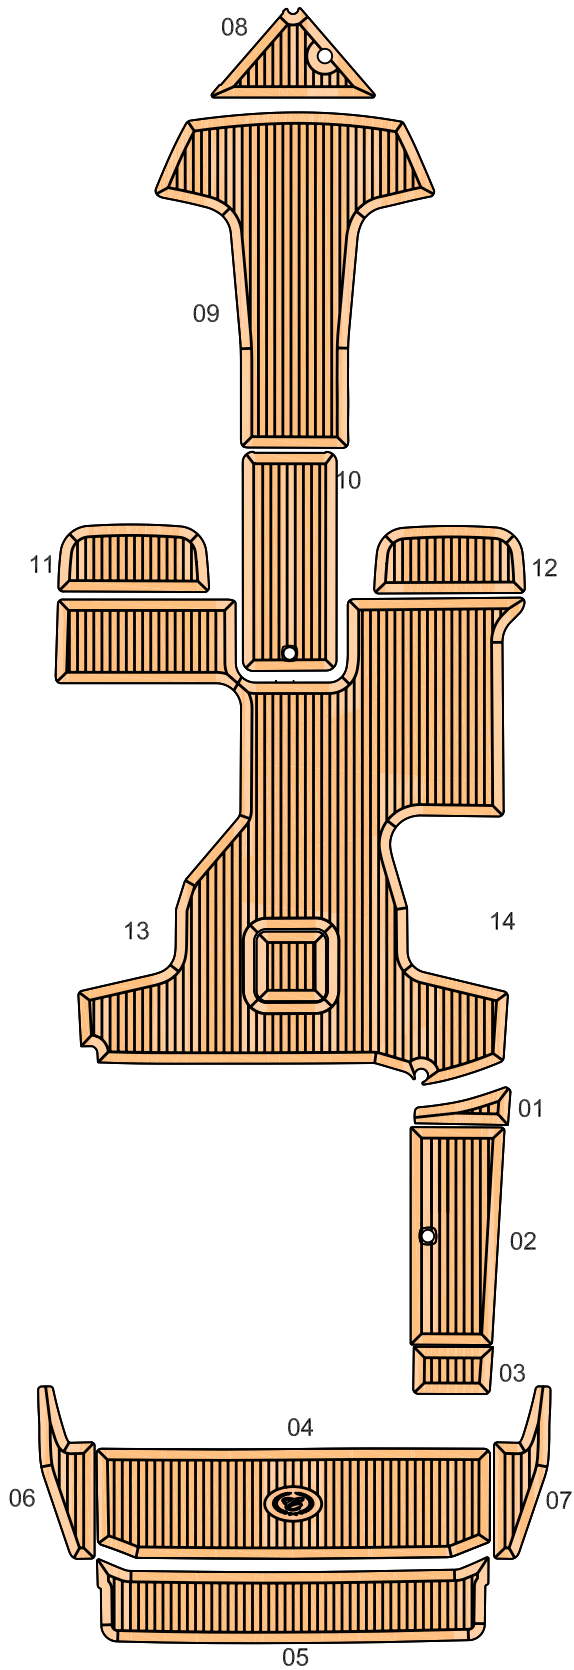

Cobalt A25

Model year :
2010

EUDE Model Code :
BA25

Set Divisions :

CP	08 - 14
SP	04 - 07
WT	01 - 03

Legend :

CP - Cockpit
SP - Swim Platform
WT - Walkthrough

Notes :