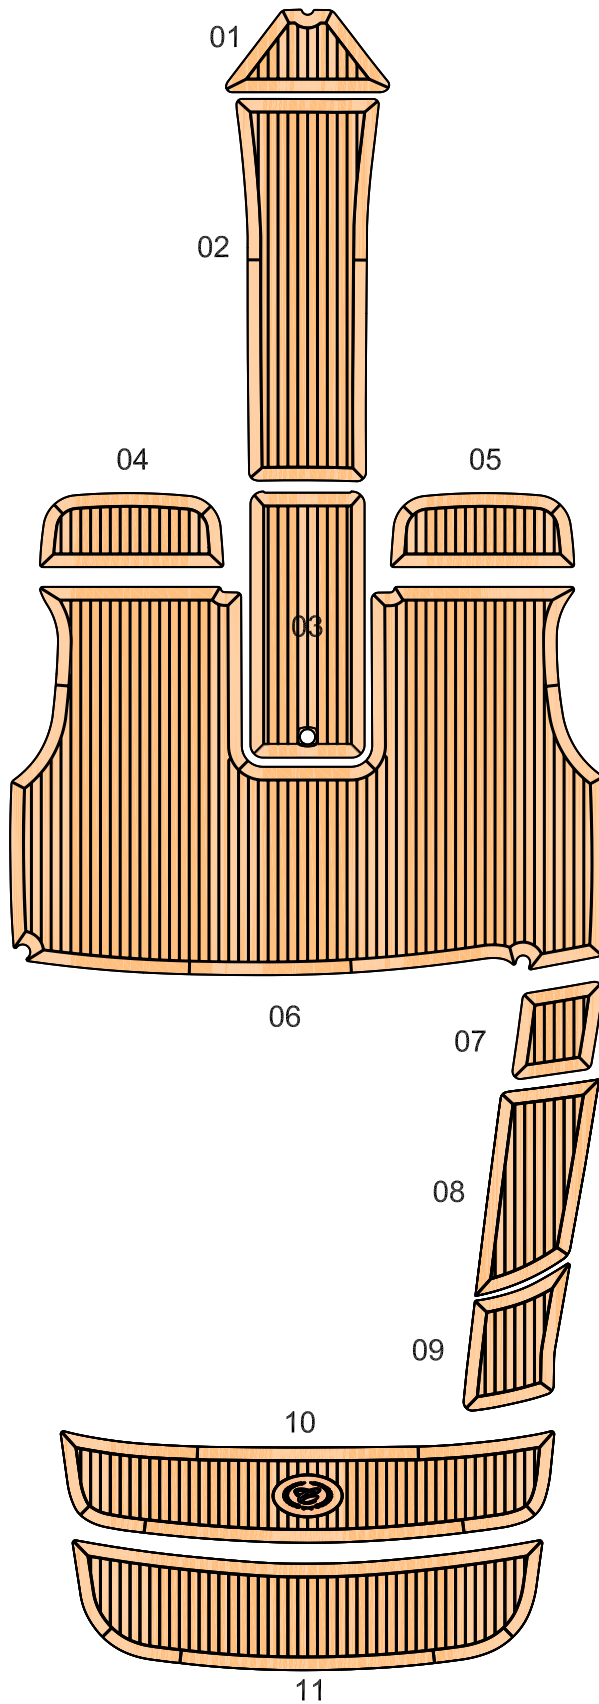

Cobalt 210

Model year :
2010

EUDE Model Code :

B210

Set Divisions :

CP 01 - 07

WT 08, 09

SP 10, 11

Legend :

CP - Cockpit

SP - Swim Platform

WT - Walkthrough

Notes :

Revision Date

28 October 2011