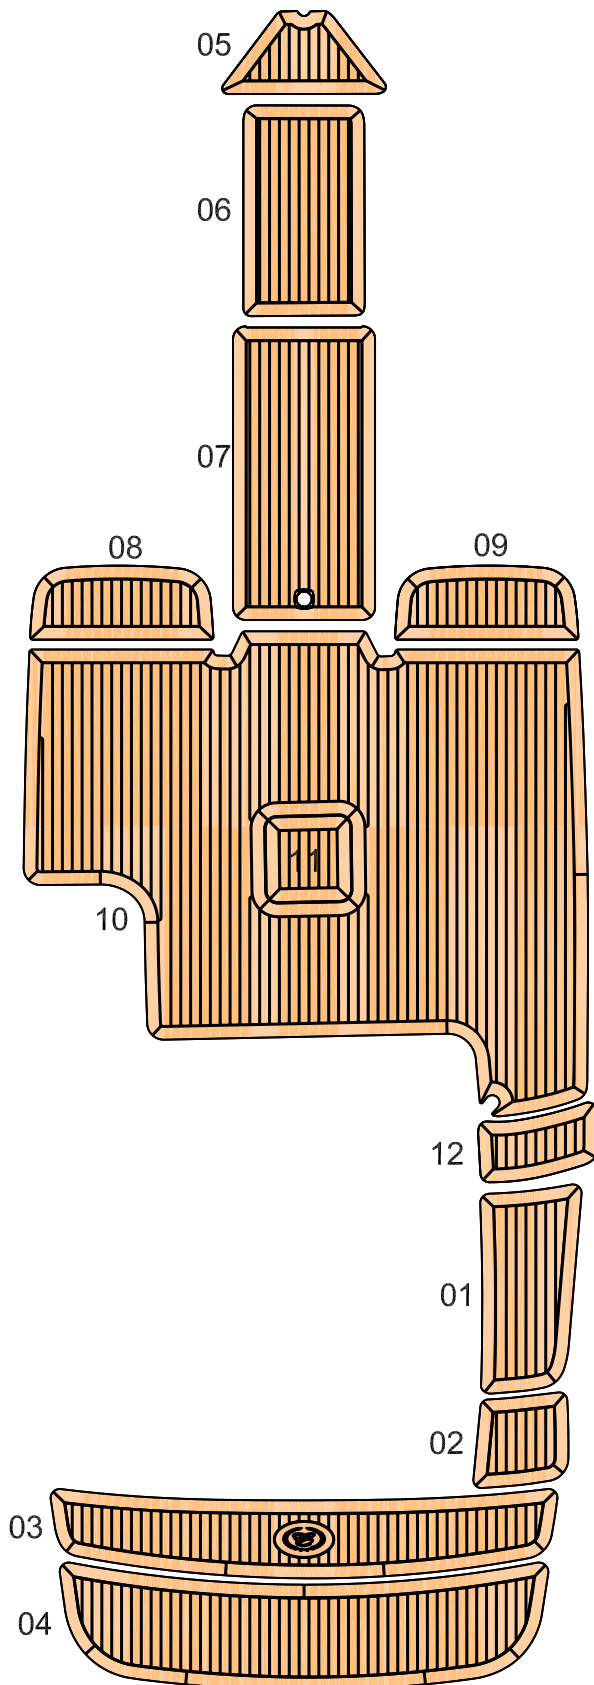

Cobalt 222

Model year :
2010

EUDE Model Code :
B222

Set Divisions :

CP	05 - 12
WT	01 - 02
SP	03 - 04

Legend :

CP - Cockpit
SP - Swim Platform
WT - Walkthrough

Notes :