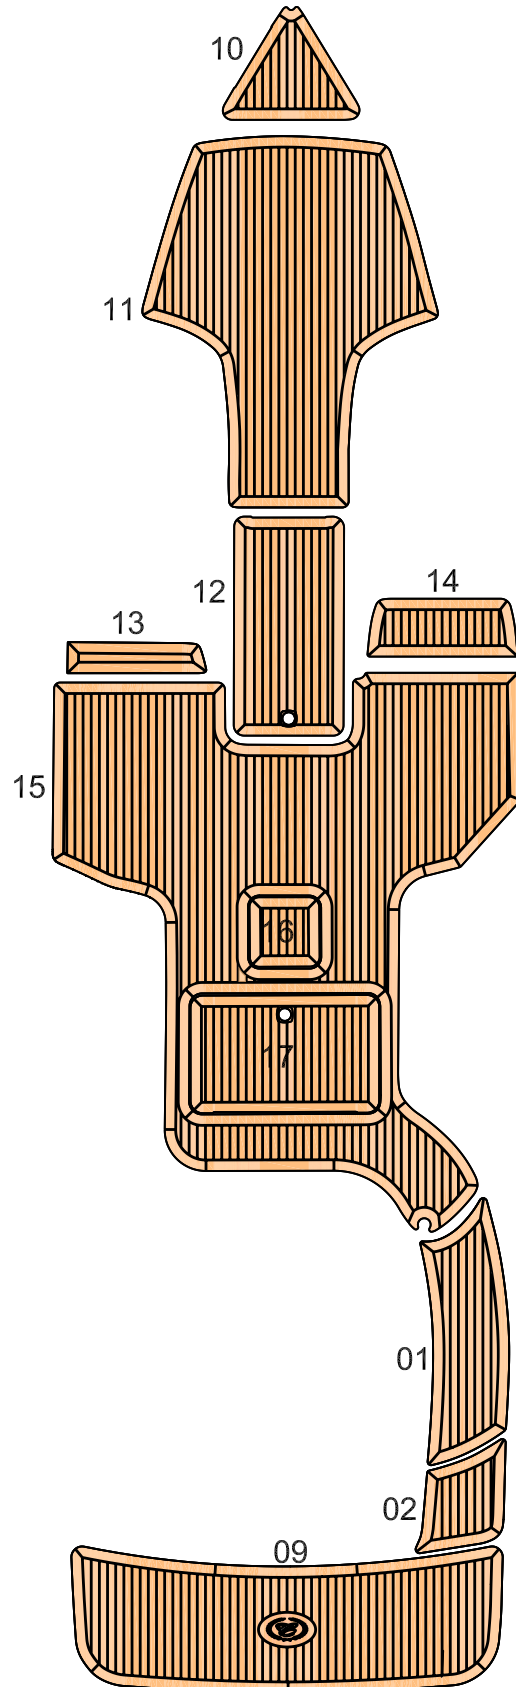

Cobalt 262

Model year :

-

EUDE Model Code :

B262

Set Divisions :

CP 10 - 17

WT 01 - 02

SP 09

Legend :

CP - Cockpit

WT - Walkthrough

SP - Swim Platform

Notes :

Revision Date

11 November 2011