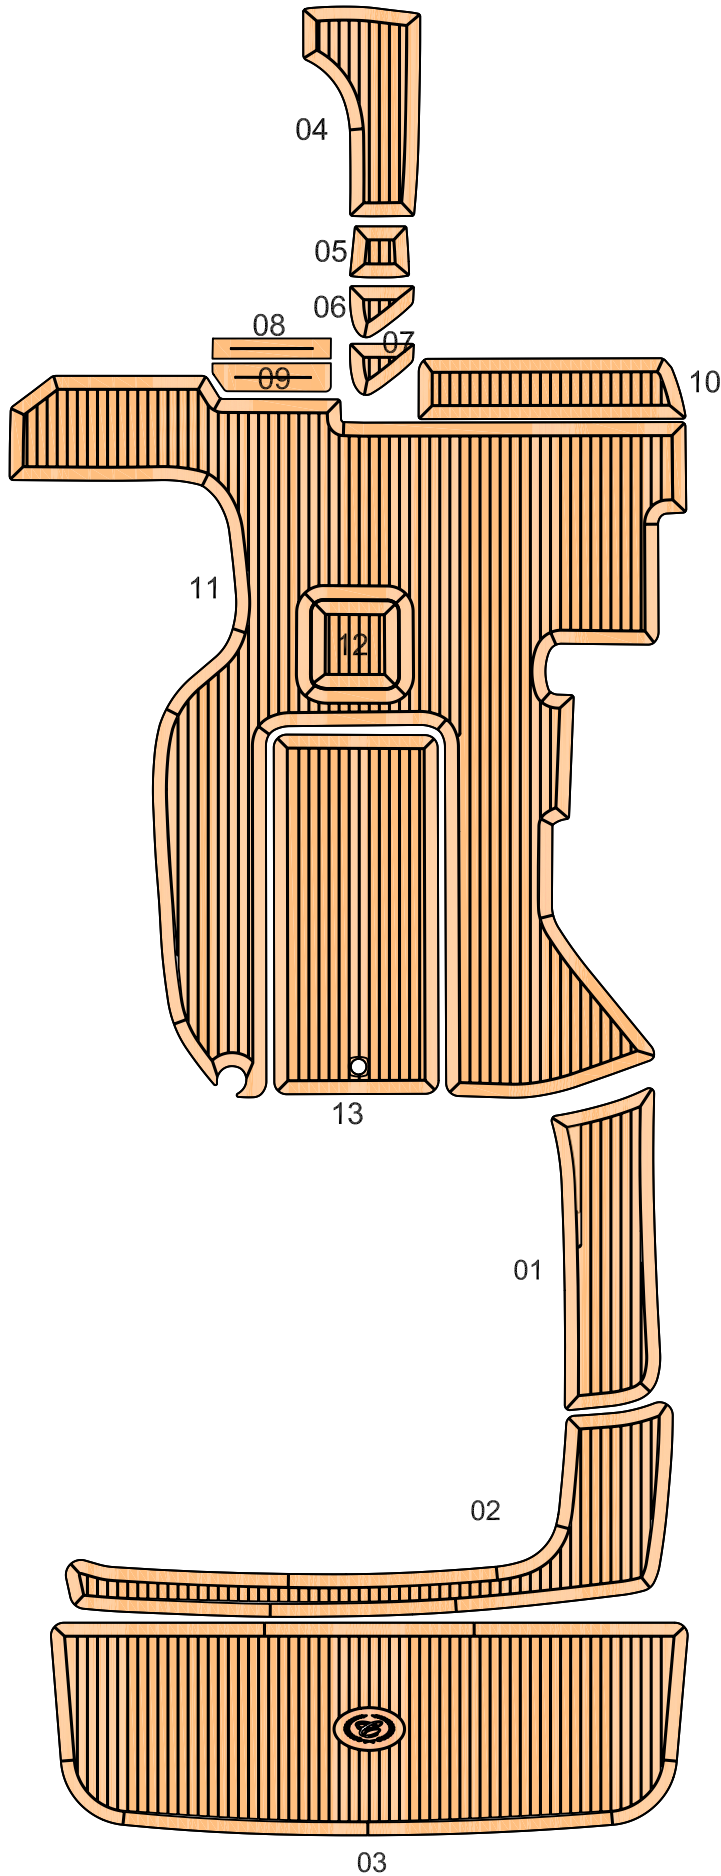

Cobalt 303

Model year :

-

EUDE Model Code :

B303

Set Divisions :

CP	04 - 13
WT	01 - 02
SP	03
TF	14, 15

Legend :

CP - Cockpit
 WT - Walkthrough
 SP - Swim Platform
 TF - Toilet floor

Notes :

Revision Date

23 November 2011