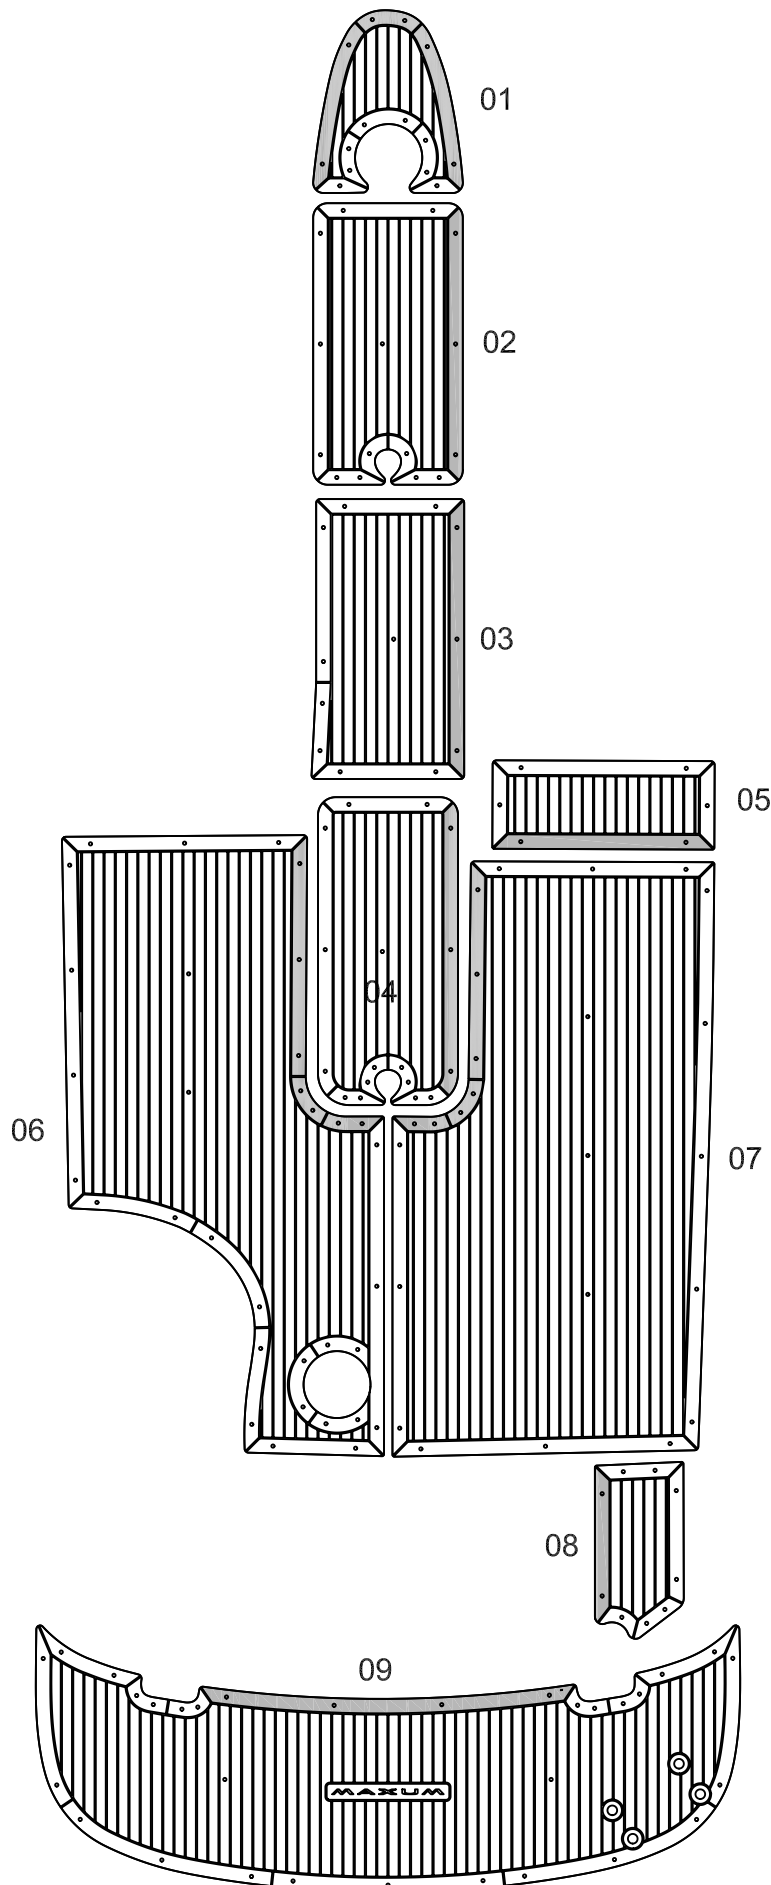

Maxum 2400 SR3

Model year :

-

EUDE Model Code :

X24R

Set Division :

CP 01 - 08

SP 09

Legend :

CP - Cockpit

SP - Swim Platform

Notes :

■ double tape

Revision Date :

20 June 2008