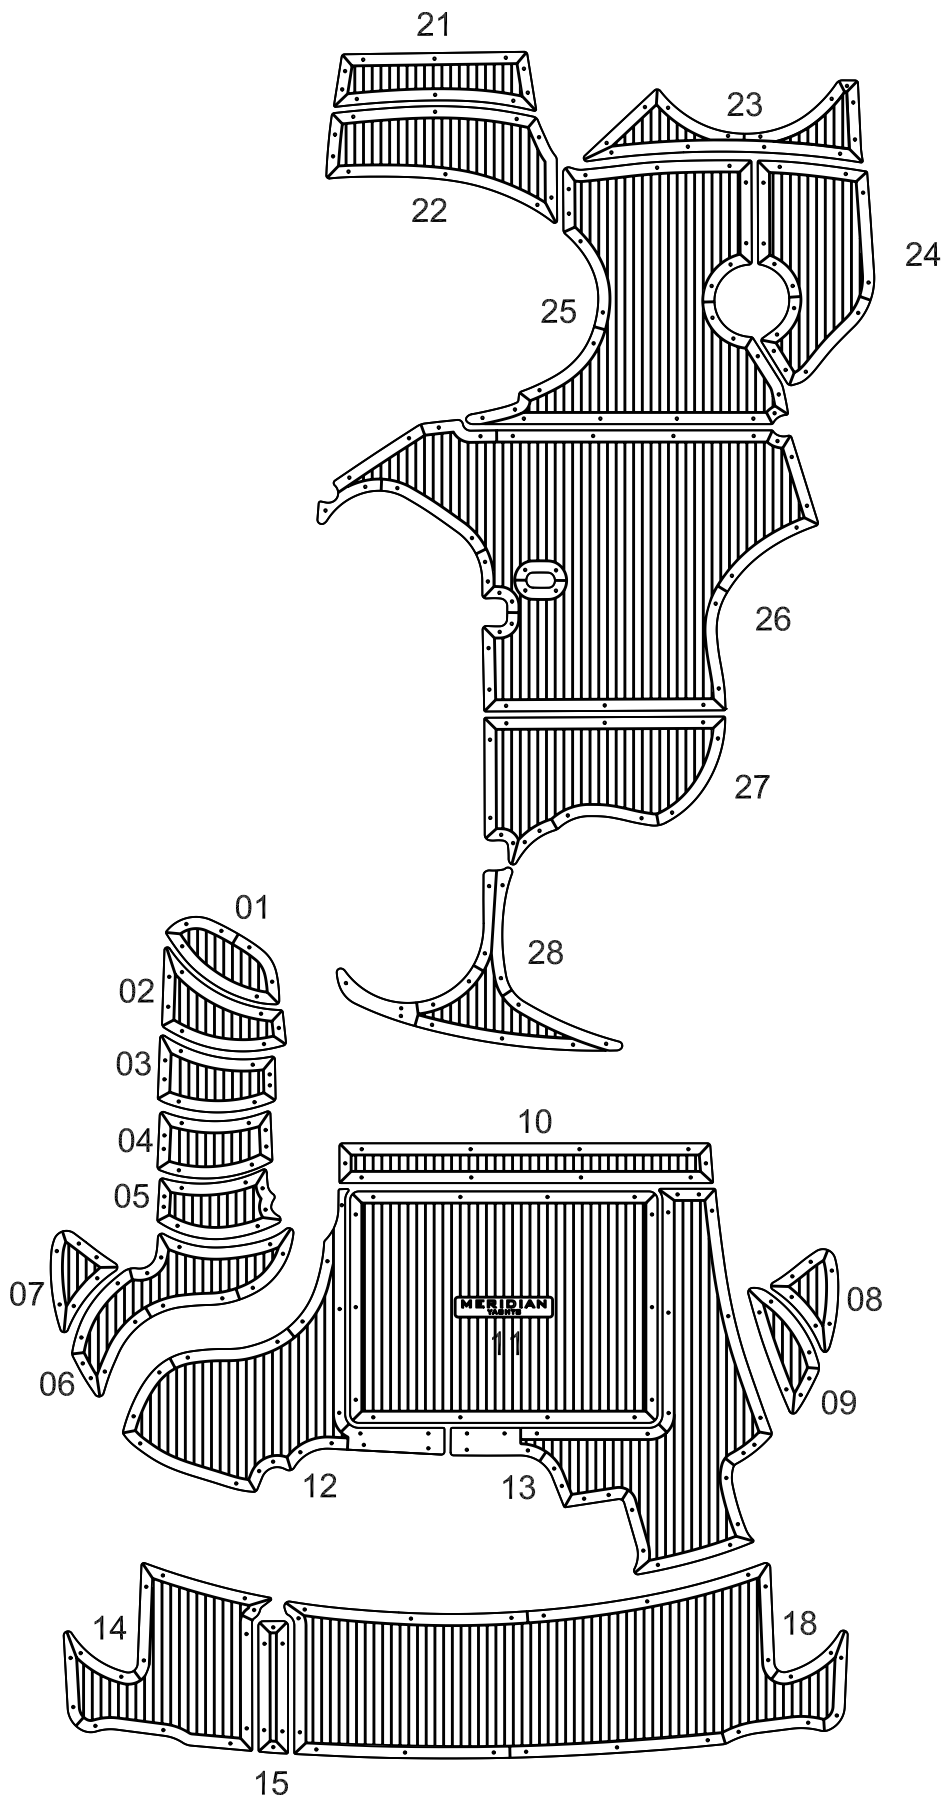

# Meridian 341 Sedan

Model year :

-

EUDE Model Code :

D341

Set Division :

CP 01 - 13

FB 21 - 28

SP 14, 15, 18

Legend :

CP - Cockpit

FB - Flybridge

SP - Swim platform

Notes :

Revision Date :

24 March 2015