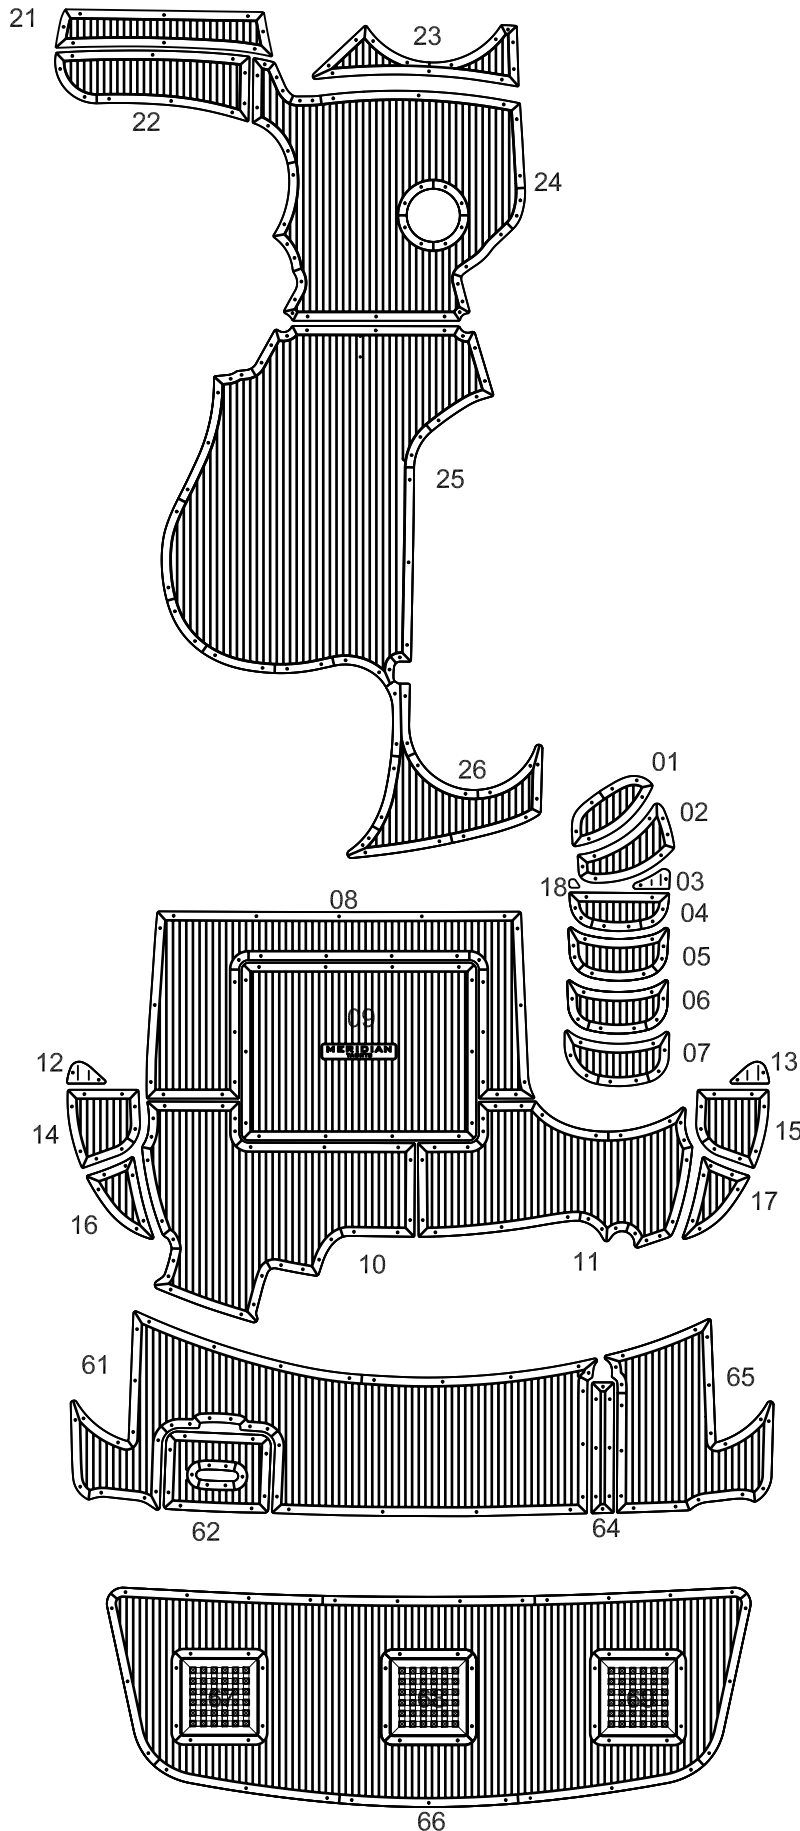

# Meridian 391 Sedan

Model year :

-

EUDE Model Code :

D391

Set Division :

CP	01 - 18
SP	61, 62, 64, 65
SX	66 - 69
FB	21 - 26

Legend :

CP - Cockpit  
 SP - Swim platform  
 SX - Swim platform extended  
 FB - Flybridge

Notes :

9mm thick, except pcs 67-69  
 Pcs 67-69 are 30 mm thick  
 Frame/slat 45/31  
 Upper R6 on all pcs, except pcs 67-69  
 NRE, except on solid pcs  
 Pcs 67-69 follows detail drawing