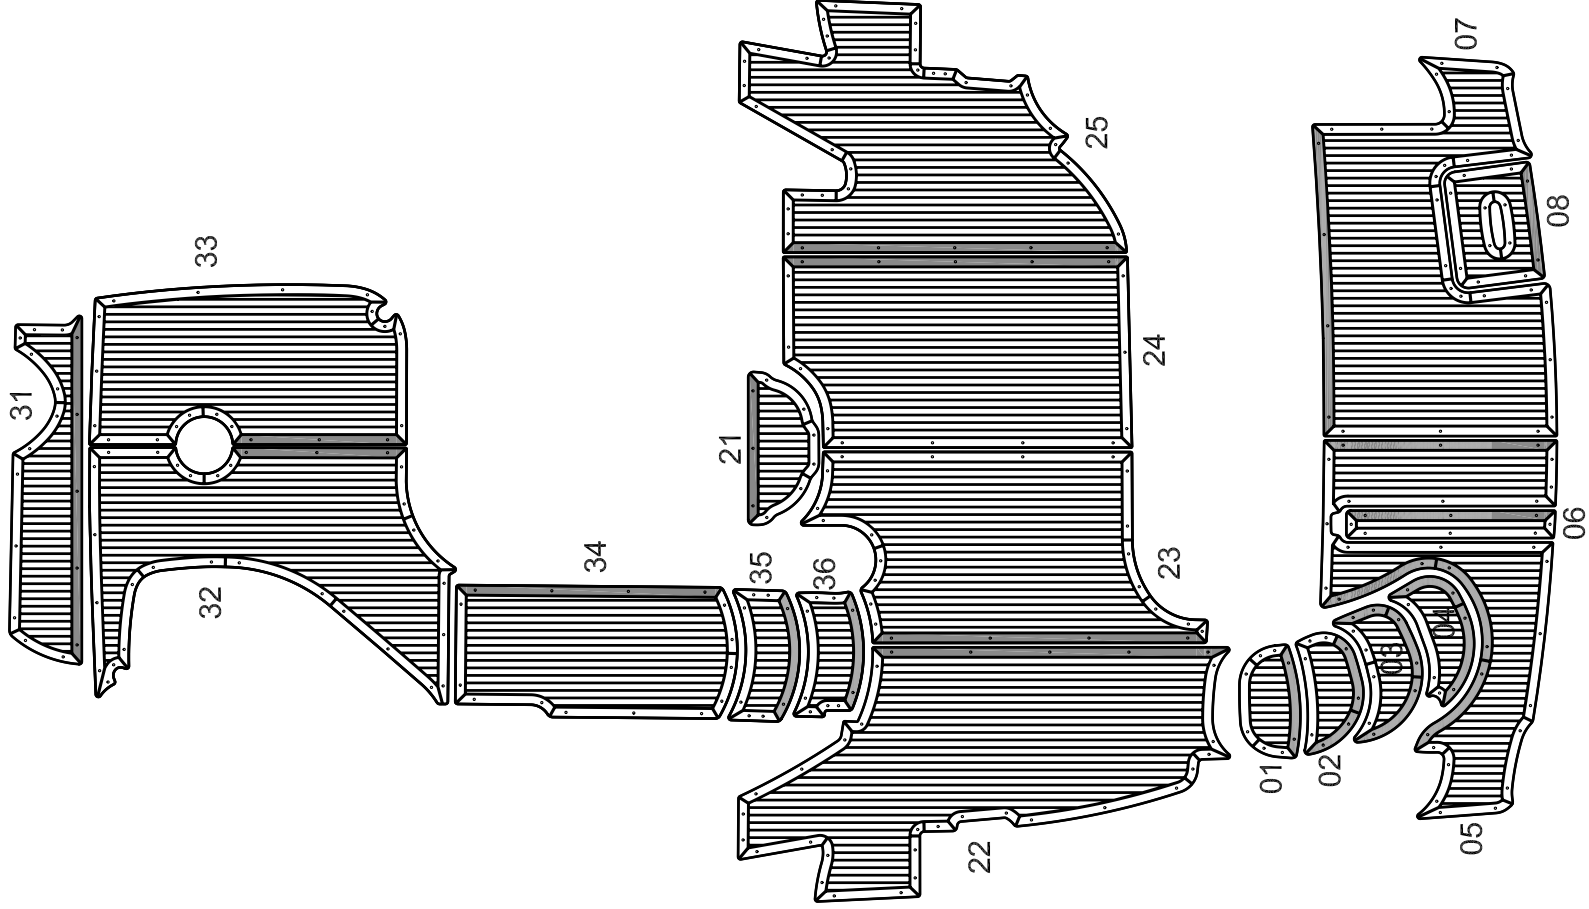

Meridian 408

Model year :
_

EUDE Model Code :
D408_2008

Set Division :

UD 21 - 25
SP 01 - 08
FB 31 - 36

Legend :

UD - Upper Deck
SP - Swim Platform
FB - Fly Bridge

Notes :

■ double tape

Revision Date :
16 April 2008