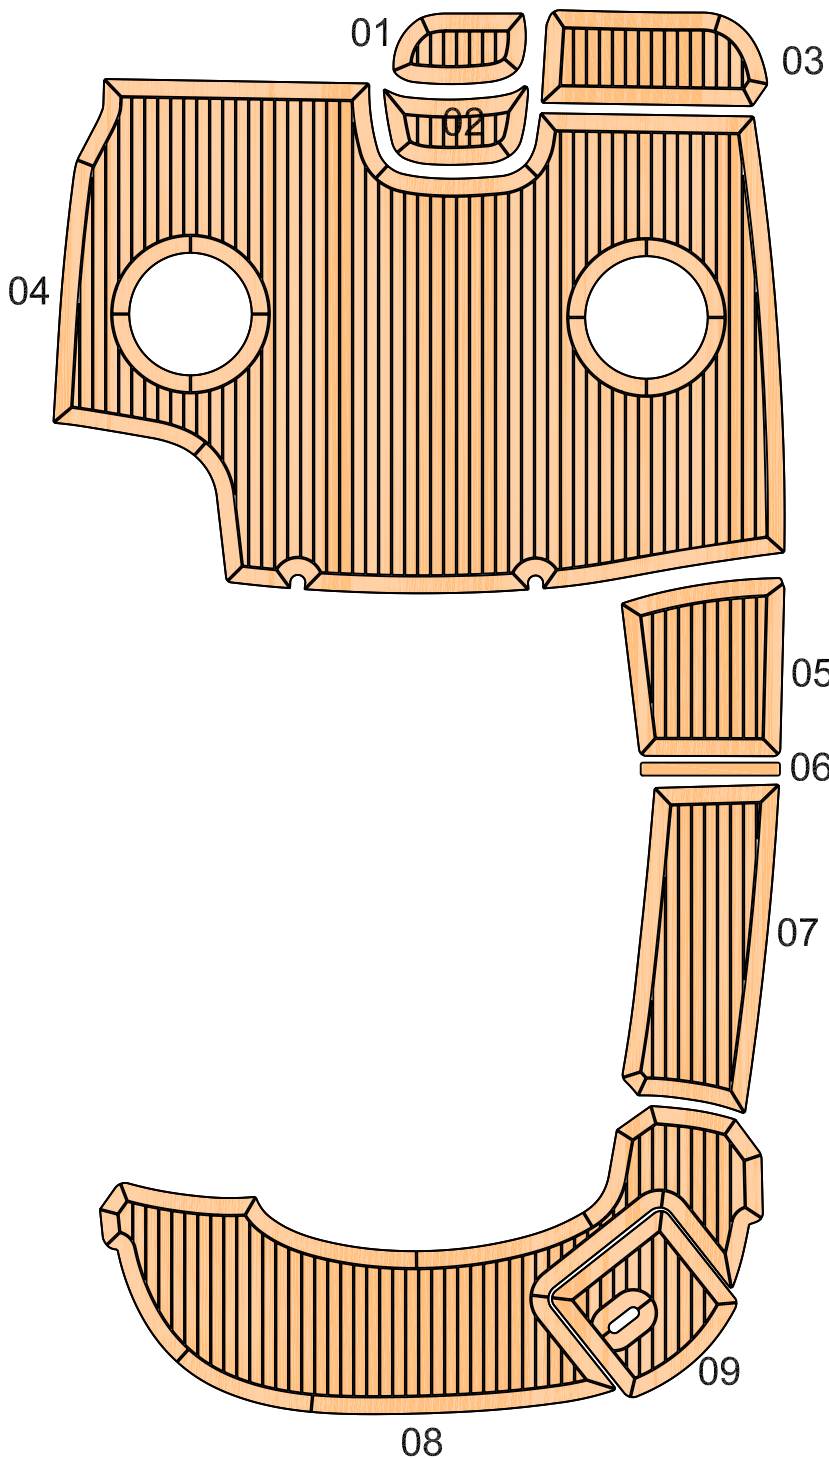

Stingray 208 CR

Model year :

-

EUDE Model Code :

S208

Set Divisions :

CP 01 - 04

WT 05 - 07

SP 08, 09

Legend :

CP - Cockpit

WT - Walkthrough

SP - Swim platform

Notes :

Revision Date

30 November 2011